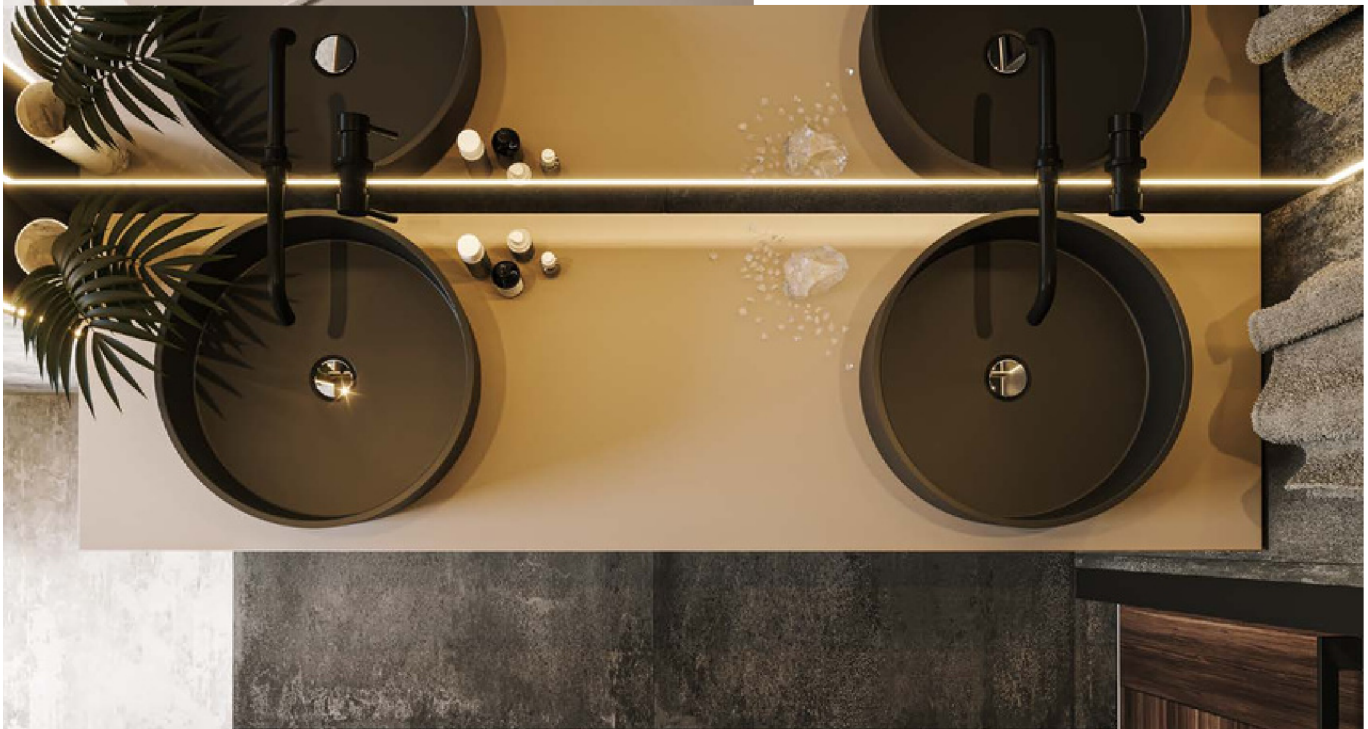

High strength of the material

According to this parameter, artificial stone exceeds its natural counterpart and even concrete. Dropping a fork, knife or iron utensils will not leave any cracks or chips on the sink. Deformations and bends due to mechanical loads will not occur on the product, and with proper care, the sink will last for at least 30 years.