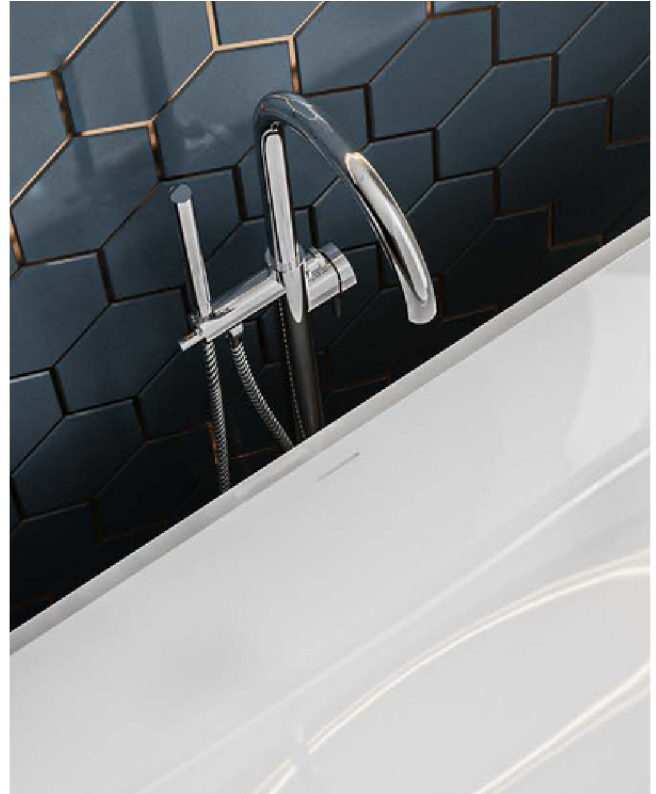

MIRAMARBLE technology

Heat preservation

Cast marble is superior to natural stone in terms of its properties. A distinctive property of the material is low thermal conductivity. The products we manufacture maintain an optimal temperature for a long time. Their surface is always warm to the touch and this ensures a comfortable stay in the bath.