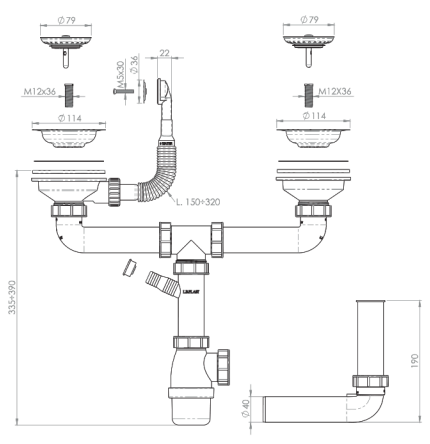

ACCESSORIES AND PALETTE for kitchen sinks

Double siphon with an overflow