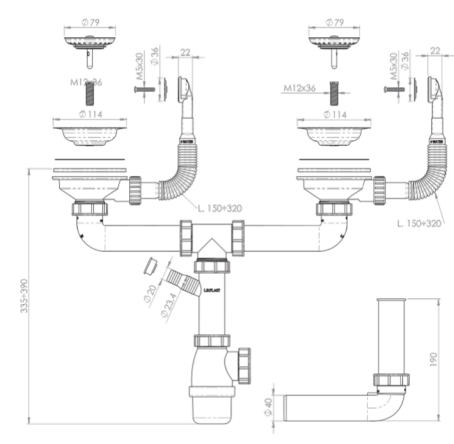

Double siphon with two overflows