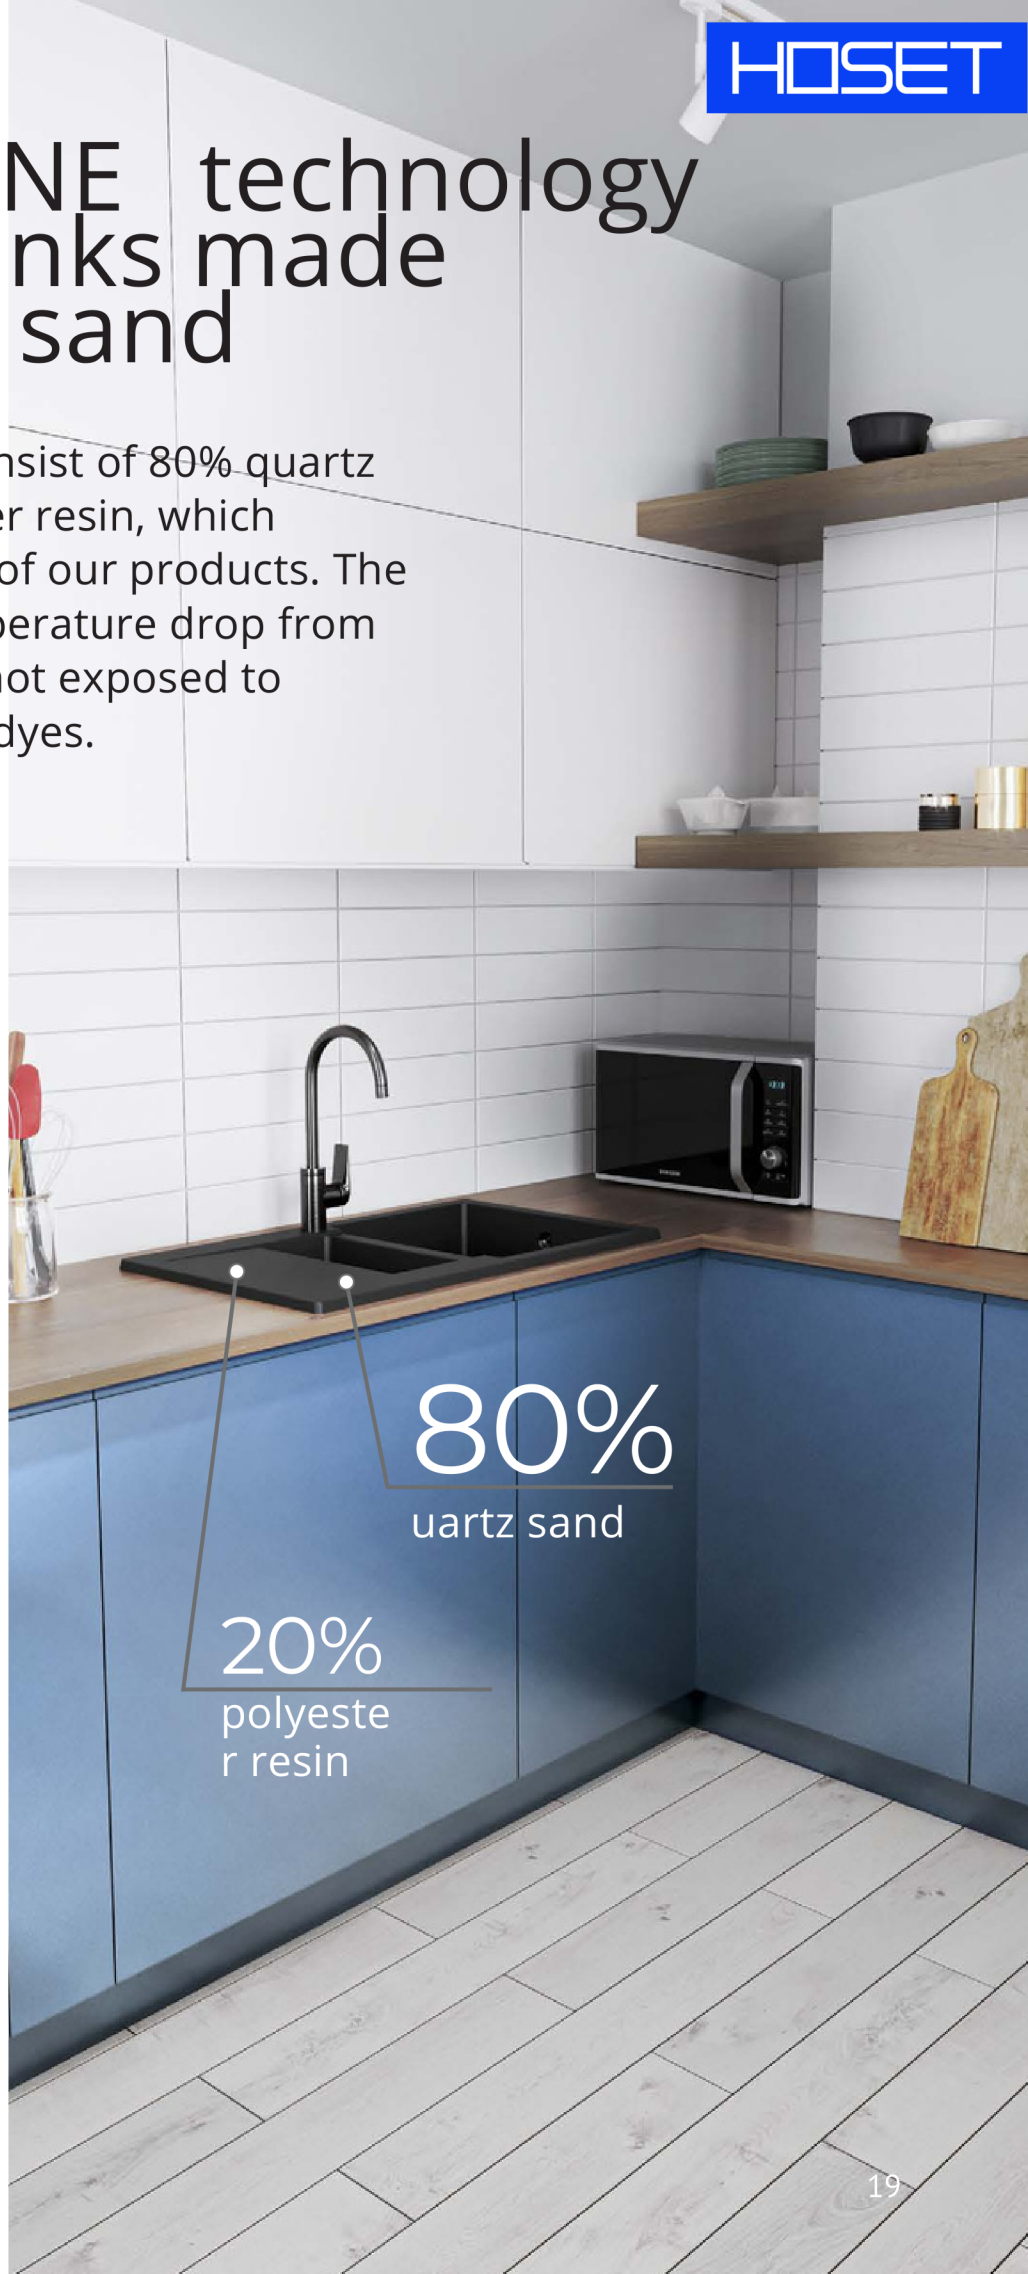

MIRASTONE technology kitchen sinks made of quartz sand

Hoset kitchen sinks consist of 80% quartz sand and 20% polyester resin, which ensures the durability of our products. The sink withstands a temperature drop from -65°C to $+65^{\circ}\text{C}$ and is not exposed to aggressive household dyes.

Kitchen sinks have a uniform texture and color. They do not absorb odors, repel grease and dirt, and do not change color during use.

Under the conditions of proper care, a kitchen sink made of quartz sand will last for many years, without changing its technical characteristics and excellent appearance.

Each model is produced in 6 trendy colors. Due to the variety of colors, you can easily choose the shade you need!

*Color palette is on p. 99

80%
quartz sand

20%
polyester resin