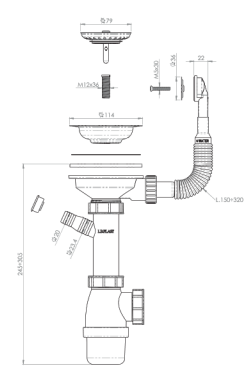

Single siphon with an overflow