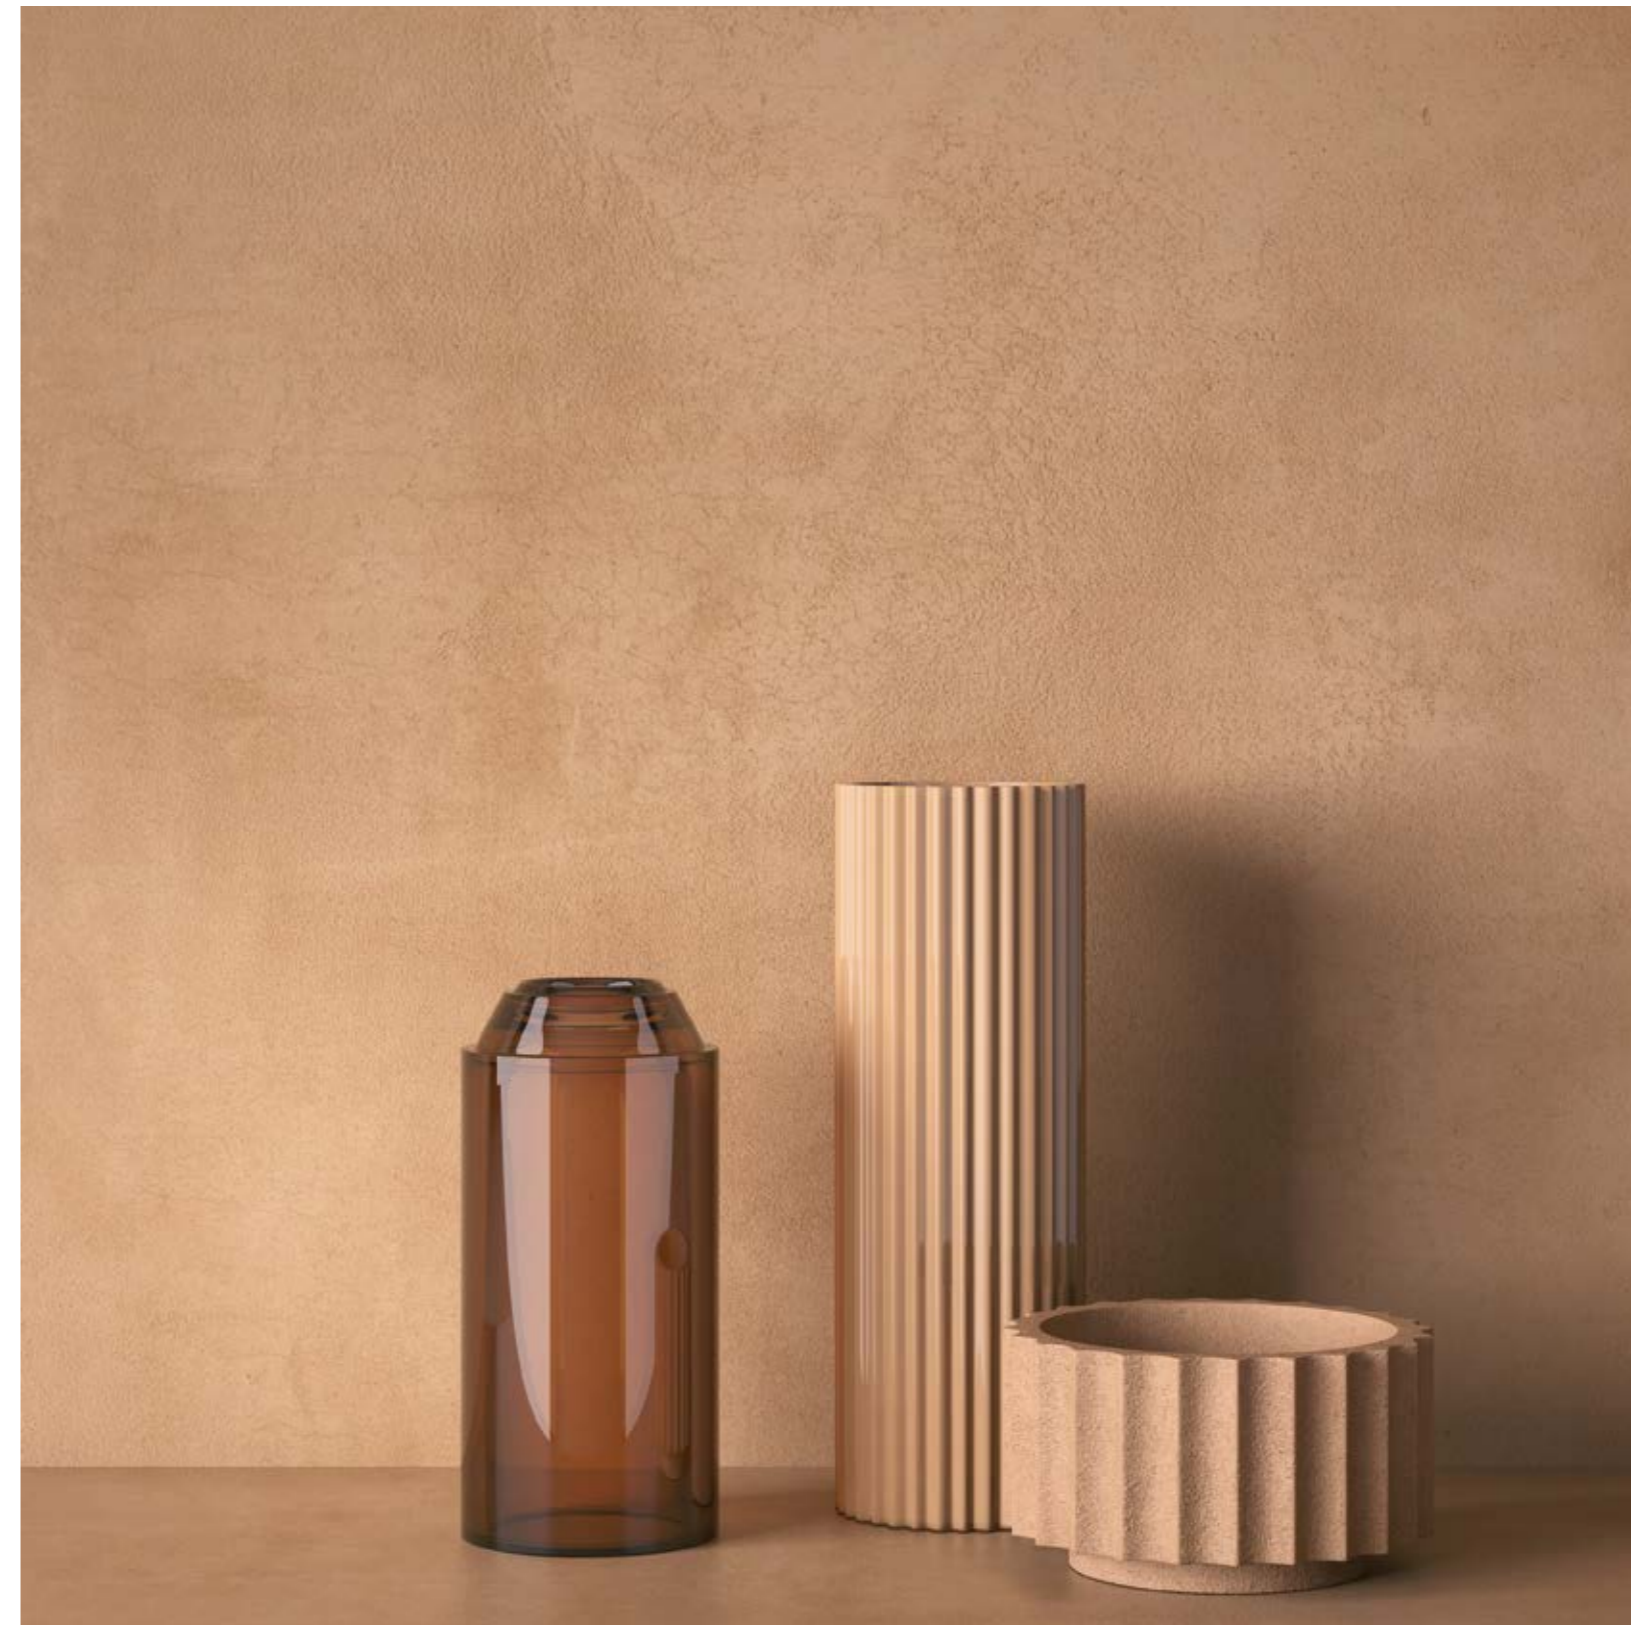

SIENA

joy, energy, happiness