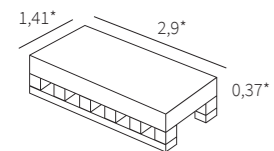

Lux Noor Berry				PEI 3
● 120x260	Rec.	M300	054.200.0877.10660	
● 120x120	Rec.	M185	046.120.0877.10660	
● 60x120	Rec.	M132	046.869.0877.10660	

Lux Noor Almond				PEI 4
● 120x120	Rec.	M185	046.120.0097.10660	
● 60x120	Rec.	M132	046.869.0097.10660	

Lux Noor Apple				PEI 4
● 120x120	Rec.	M185	046.120.0876.10660	
● 60x120	Rec.	M132	046.869.0876.10660	

Lux Noor Nut				PEI 3
● 120x120	Rec.	M185	046.120.0310.10660	
● 60x120	Rec.	M132	046.869.0310.10660	

Lux Noor Peach				PEI 4
● 120x120	Rec.	M185	046.120.0331.10660	
● 60x120	Rec.	M132	046.869.0331.10660	

Noor White				PEI 4
● 120x120	Rec.	M150	004.120.0108.10744	
● 60x120	Rec.	M96	004.869.0108.10744	

Malla Lux Noor					
● Almond	32,5x22,5 Malla	P46	086.297.0097.10660		
● Apple	32,5x22,5 Malla	P46	086.297.0876.10660		
● Berry	32,5x22,5 Malla	P46	086.297.0877.10660		
● Nut	32,5x22,5 Malla	P46	086.297.0310.10660		
● Peach	32,5x22,5 Malla	P46	086.297.0331.10660		
● Almond	30x30(5) Malla	M235	086.281.0014.10660		
● Apple	30x30(5) Malla	M235	086.281.0876.10660		
● Berry	30x30(5) Malla	M235	086.281.0877.10660		
● Nut	30x30(5) Malla	M235	086.281.0310.10660		
● Peach	30x30(5) Malla	M235	086.281.0331.10660		

Malla Noor					
● White	32,5x22,5 Malla	P46	038.297.0108.10744		
● White	30x30(5) Malla	M235	038.281.0118.10744		

*Medidas en metros
*Dimensions in metres
*Dimensions en mètres

Empaquetado / Packaging / Emballage

Formato	pz/pl	m²/pz	m²/pl	kg/pl
120x260	20	3.12	62.40	1,050.00

Empaquetado / Packaging / Emballage

Formato	pz/cj	m²/cj	cj/pl	m²/pl	kg/cj	kg/pl
60x120	2	1.44	32	46.08	34.50	1,129.00
120x120	1	1.44	36	51.84	38.40	1,422.40
32,5x22,5	9	-	-	-	13.50	-
30x30 (5)	11	1.00	42	42.00	23.00	986.00