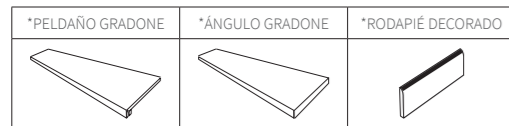

LUX VIOLA

NEW
2022

GRES PORCELÁNICO RECTIFICADO-GRANILLA PULIDA · RECTIFIED PORCELAIN TILES-POLISHED GRANILLA · GRÈS CÉRAME RECTIFIÉE-GRANILLA POLI

CR. LUX

Formatos / Sizes / Formats

120x120
47,24"x47,24"

60x120
23,62"x47,24"

32,5x22,5
12,79"x8,85"

30x30 (5x5)
11,81"x11,81"

Lux Viola					PEI 4
● 120x260	Rec.	M300	054.200.0001.11342		
● 120x120	Rec.	M185	046.120.0001.11342		
● 60x120	Rec.	M132	046.869.0001.11342		

Malla Lux Viola				
● Malla	32,5x22,5	P46	086.297.0001.11342	
● Malla	30x30(5)	M235	086.281.0001.11342	

Piezas especiales / Special pieces / Pièces especiales

Empaquetado / Packaging / Emballage

Formato	pz/cj	m²/cj	cj/pl	m²/pl	kg/cj	kg/pl
60x120	2	1,44	32	46,08	34,50	1,129.00
120x120	1	1,44	36	51,84	38,40	1,422.40
32,5x22,5	9	-	-	-	13,50	-
30x30 (5)	11	1,00	42	42,00	23,00	986,00