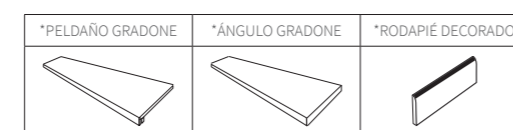

Piezas especiales / Special pieces / Pièces especiales

Rvto. / Wall / Rvtrm.: **Cromat Gris 60x120 – Rovere Brown 25x150**
Pvto. / Floor / Sol: **Lux Kionia Smeraldo 60x120**