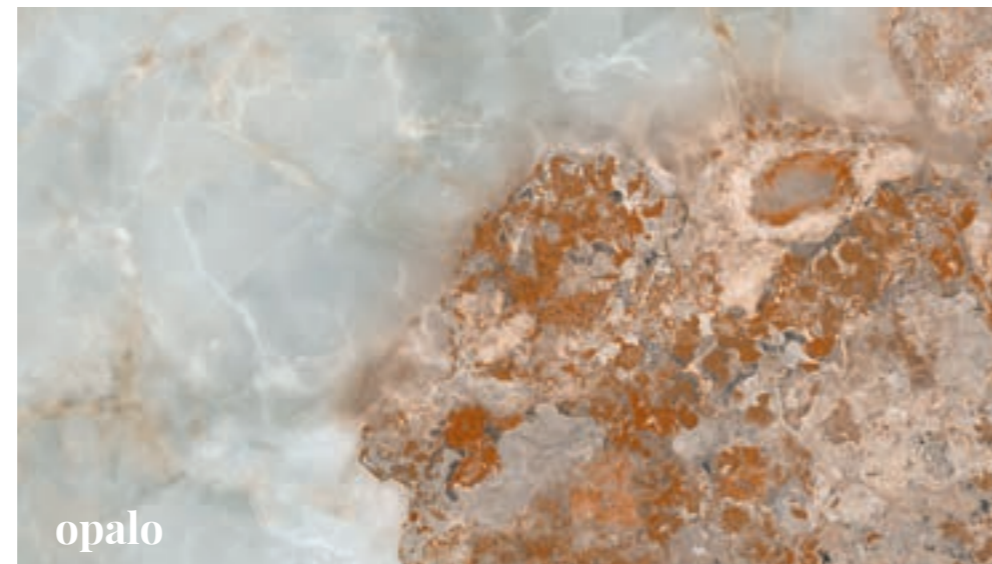

Formatos / Sizes / Formats

120x120
47,24"x47,24"

75x150
29,53"x59,05"

60x120
23,62"x47,24"

32,5x22,5
12,79"x8,85"

Disponibile en todos los colores. /
Available in all colours. /
Disponibile dans toutes les couleurs.

30x30 (5x5)
11,81"x11,81"

Códigos / Codes / Codes

Lux Danae Opalo

● 75x150	Rec.	M156	046.350.0059.05142	
● 60x120	Rec.	M132	046.869.0059.05142	
● 120x120	Rec.	M185	046.120.0059.05142	

Lux Danae Esmeralda

● 75x150	Rec.	M156	046.350.0014.05142	
● 60x120	Rec.	M132	046.869.0014.05142	
● 120x120	Rec.	M185	046.120.0014.05142	

Lux Danae Navi

● 75x150	Rec.	M156	046.350.0118.05142	
● 60x120	Rec.	M132	046.869.0118.05142	
● 120x120	Rec.	M185	046.120.0118.05142	

Malla Lux Danae

● Esmeralda	32,5x22,5 Malla	P46	086.297.0014.05142	
● Opalo	32,5x22,5 Malla	P46	086.297.0059.05142	
● Navi	32,5x22,5 Malla	P46	086.297.0118.05142	
● Esmeralda	30x30(5) Malla	M235	086.281.0014.05142	
● Opalo	30x30(5) Malla	M235	086.281.0059.05142	
● Navi	30x30(5) Malla	M235	086.281.0118.05142	

Empaquetado / Packaging / Emballage

Formato	pz/cj	m²/cj	cj/pl	m²/pl	kg/cj	kg/pl
75x150	1	1.13	40	45.20	28.00	1,184.00
60x120	2	1.44	32	46.08	34.50	1,129.00
120x120	1	1.44	36	51.84	38.40	1,422.40
32,5x22,5	9	-	-	-	13.50	-
30x30 (5)	11	1.00	42	42.00	23.00	986.00

Colores disponibles / Available colours / Couleurs disponibles

Piezas especiales / Special pieces / Pièces especiales

*PELDAÑO GRADONE	*ÁNGULO GRADONE	*RODAPIÉ DECORADO