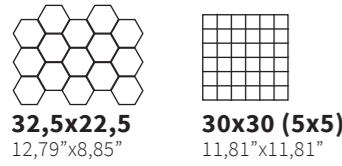

Disponible en todos los colores. / Available in all colours. / Disponible dans toutes les couleurs.

Códigos / Codes / Codes

Lux Kionia Azzurro

● 75x150	Rec.	M156	046.350.0151.05154	
● 60x120	Rec.	M132	046.869.0151.05154	
● 120x120	Rec.	M185	046.120.0151.05154	

Lux Kionia Smeraldo

● 75x150	Rec.	M156	046.350.0519.05154	
● 60x120	Rec.	M132	046.869.0519.05154	
● 120x120	Rec.	M185	046.120.0519.05154	

Malla Lux Kionia

● Azzurro	32,5x22,5 Malla	P46	086.297.0151.05154	
● Smeraldo	32,5x22,5 Malla	P46	086.297.0519.05154	
● Azzurro	30x30(5) Malla	M235	086.281.0151.05154	
● Smeraldo	30x30(5) Malla	M235	086.281.0519.05154	

Empaquetado / Packaging / Emballage

Formato	pz/cj	m²/cj	cj/pl	m²/pl	kg/cj	kg/pl
75x150	1	1.13	40	45.20	28.00	1,184.00
60x120	2	1.44	32	46.08	34.50	1,129.00
120x120	1	1.44	36	51.84	38.40	1,422.40
32,5x22,5	9	-	-	-	13.50	-
30x30 (5)	11	1.00	42	42.00	23.00	986.00