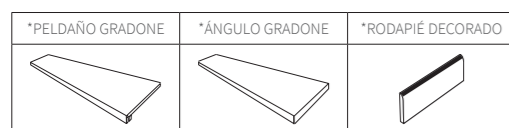

Piezas especiales / Special pieces / Pièces especiales