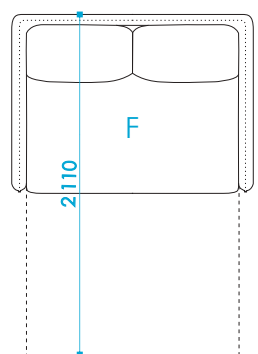

# HOSET

UNFOLDING:

Santi:

Retractable mechanism (1,93x1,28)

Santi Armchair:

Retractable mechanism (1,93x0,65)

Santi

1 440