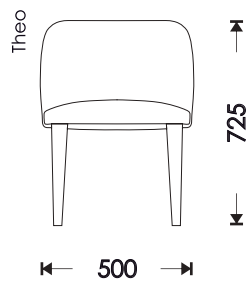

THEO

chair

HOSET

TIN-109

TIN-118

TIN-120

Tree

Ivory

White

Grey

Black