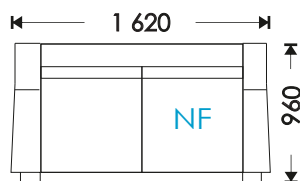

# HOSET

Brussels

Brussels II

Brussels Armchair

F - folding

NF - not folding

UNFOLDING:

Brussels F : Puma (1,9x1,3)