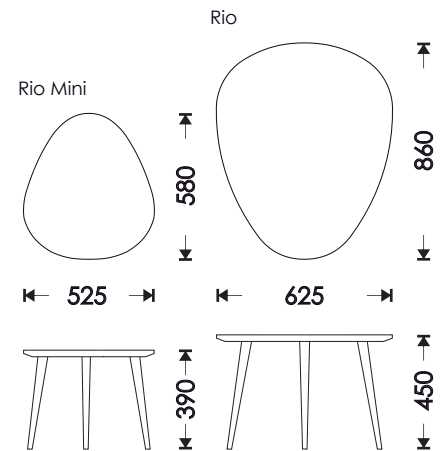

POLO

coffee table

HOSET

RIO

coffee table

TIN-109

TIN-118

TIN-120

Tree

Ivory

White

Grey

Black