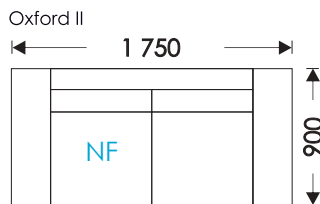

OXFORD

sofa, armchair

HOSET

UNFOLDING:
Oxford: Mixotoyl (1,9x1,4)

NF - not folding
F - folding

TIN-109

TIN-118

TIN-120

Tree

Ivory

White

Grey

Black