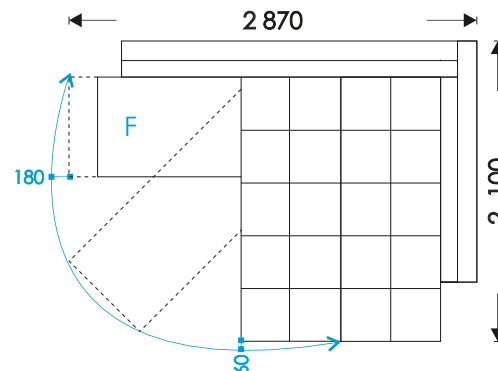

MARCOS

sofa

HOSET

UNFOLDING:

Marcos: Revolving mechanism(1,9x1,5)