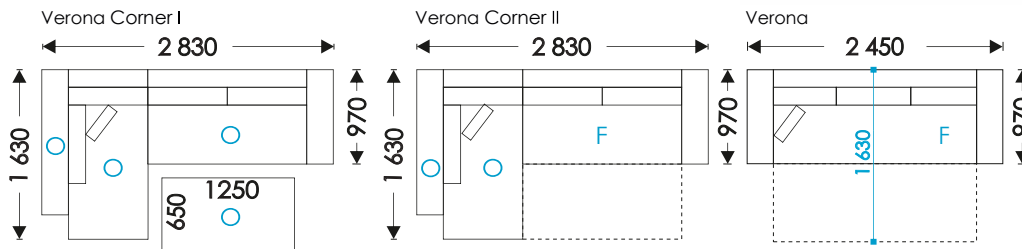

# HOSET

UNFOLDING:

Verona Corner I:  
Attaching pouf (2,0x1,4)

Verona Corner II:  
Dolphin (2,3x1,4)

Verona:  
Dolphin (1,9x1,4)

Verona II: Aleko (2,0x1,2)

Verona Armchair F:  
Aleko (2,0x0,6)

O - opening  
NF - not folding  
F - folding