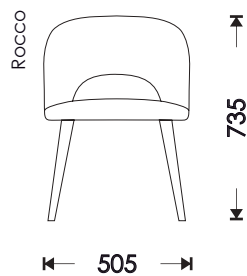

ROCCO

chair

HOSET

TIN-109

TIN-118

TIN-120

Tree

Ivory

White

Grey

Black