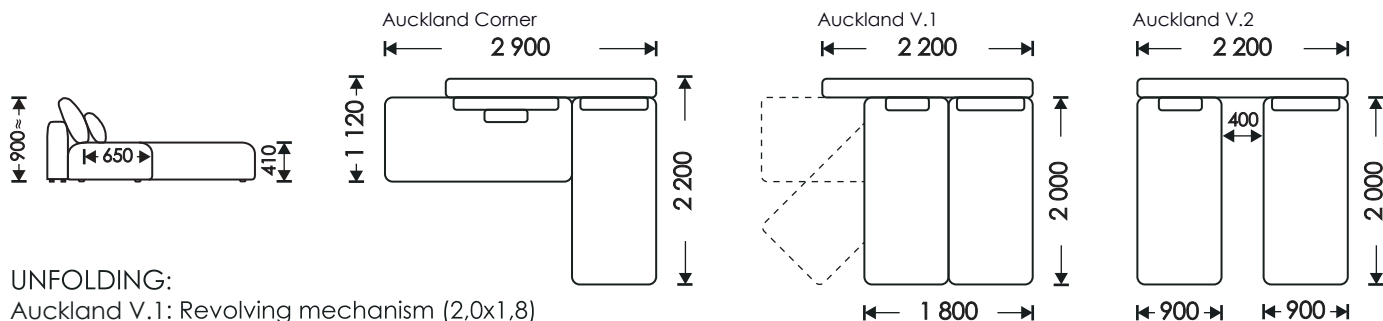

# HOSET

UNFOLDING:

Auckland V.1: Revolving mechanism (2,0x1,8)

Auckland V.2: Revolving mechanism (2,0x0,9x2)