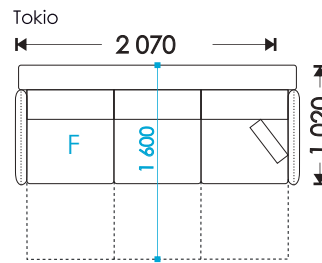

TOKIO

sofa , armchair

HOSET

NF - not folding
F - folding

TIN-109

TIN-118

TIN-120

Tree

Ivory

White

Grey

Black

UNFOLDING:
Tokio Corner:
Lift Up Mechanism (2,1x1,53)
Tokio:
Lift Up Mechanism (1,95x1,53)