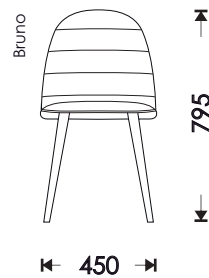

BRUNO

chair

HOSET

TIN-109

TIN-118

TIN-120

Tree

Ivory

White

Grey

Black