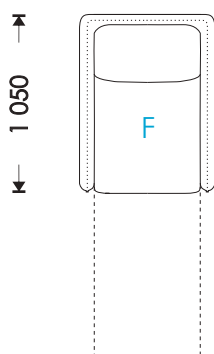

Santi Armchair

810