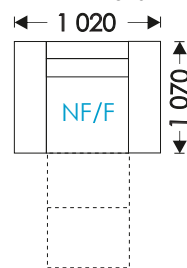

# HOSET

Lisbon

Lisbon II

Lisbon Armchair

NF - not folding  
F - folding

UNFOLDING:

Lisbon: Eurobook (1,9x1,5)

Lisbon II: Aleko (2,0x1,2)