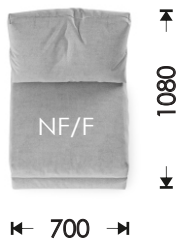

DALLAS

modular sofa

HOSET

DL8+DL4Lf+DL2+DL9

DL1

DL2

DL3

DL4 Lf./R.

DL5

DL6

DL7

DL8

DL9

NF- not folding
F - folding

TIN-109

TIN-118

TIN-120

Tree

Ivory

White

Grey

Black

UNFOLDING:

DL1F: Eurobook (0,70x1,56)

DL2F: Eurobook (0,98x1,56)

DL4F: Eurobook (0,98x2,08)