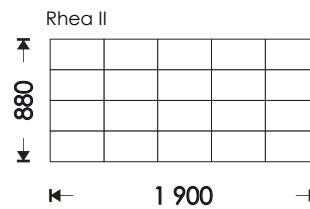

*You can resize the panel