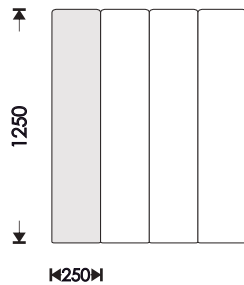

*You can resize the panel

**As an option can be ordered rotary mechanism