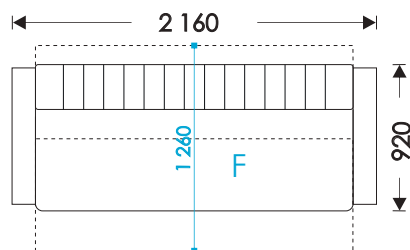

OSLO

sofa, armchair

HÖSET

860

NF - not folding
F - folding

UNFOLDING:
Oslo: Click - Click (1,9x1,26)

TIN-109

TIN-118

TIN-120

Tree

Ivory

White

Grey

Black