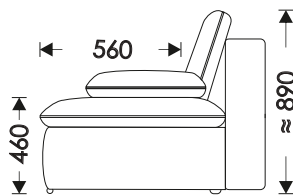

WARSAW

sofa

HOSET

Warsaw

F - folding

UNFOLDING:
Warsaw: Eurobook (2,0x1,5)