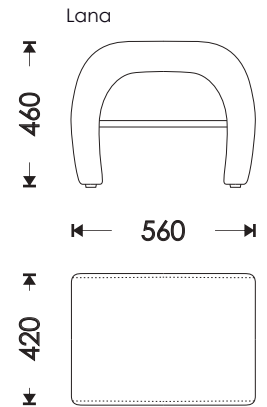

LANA

nightstand

HOSET