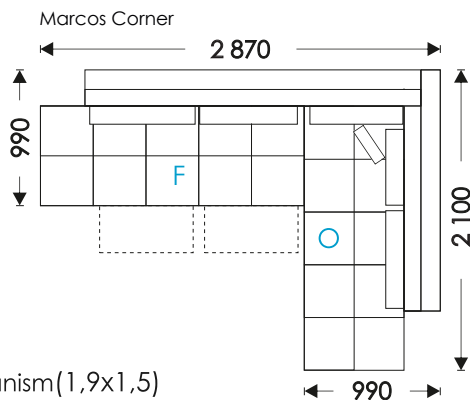

MARCOS

sofa

HOSET

UNFOLDING:

Marcos: Revolving mechanism(1,9x1,5)