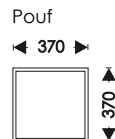

UNFOLDING:
Morocco: Eurobook (1,9x1,4)

Oak
Brown