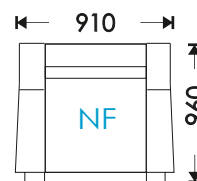

# HOSET

Brussels

Brussels II

Brussels Armchair

F - folding

NF - not folding

UNFOLDING:

Brussels F : Puma (1,9x1,3)