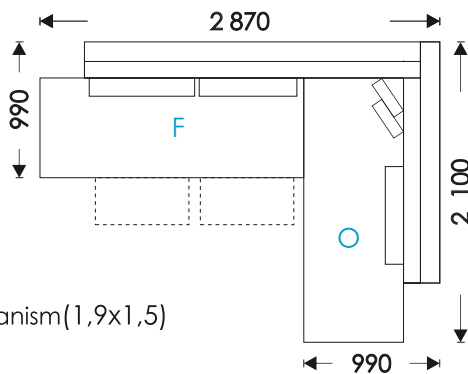

MONTERO

sofa

HOSET

UNFOLDING:

Montero: Revolving mechanism(1,9x1,5)

O - opening F - folding