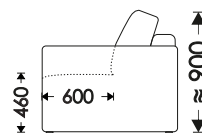

# HOSET

Lisbon

Lisbon II

Lisbon Armchair

NF - not folding  
F - folding

UNFOLDING:

Lisbon: Eurobook (1,9x1,5)

Lisbon II: Aleko (2,0x1,2)