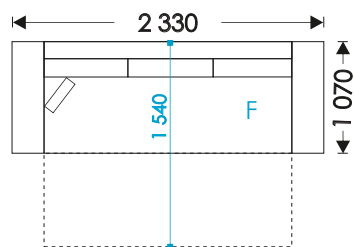

LISBON

sofa, armchair

HOSET

NF - not folding
F - folding

UNFOLDING:

Lisbon: Eurobook (1,9x1,5)

Lisbon II: Aleko (2,0x1,2)

Lisbon Armchair F : Aleko (2,0x0,6)