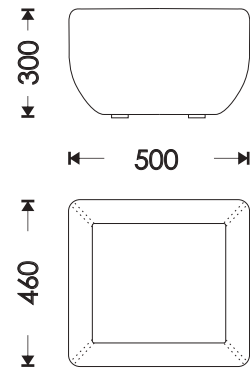

CANNES

nightstand

HOSET

KEBBI

nightstand

Oak Brown

Black

Oak Ansberg

Woodline Creamy

White

Oak Chester

Kebbi