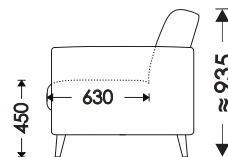

# HÖSET

Oslo

Oslo Armchair

860

NF - not folding  
F - folding

UNFOLDING:  
Oslo: Click - Click (1,9x1,26)

TIN-109

TIN-118