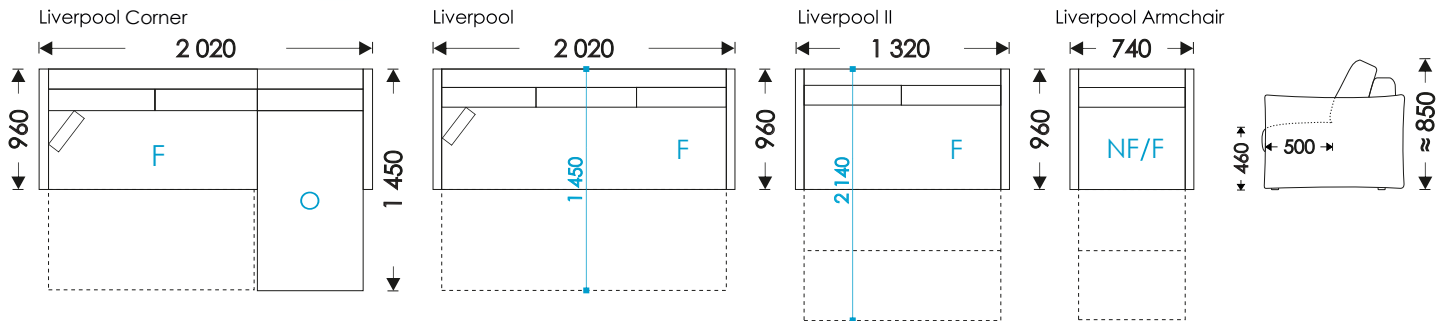

# HOSET

O - opening  
NF - not folding  
F - folding

UNFOLDING:

Liverpool Corner: Lift Up Mechanism (1,9x1,4)  
Liverpool: Lift Up Mechanism(1,9x1,4)

Liverpool II: Aleko (1,9x1,2)  
Liverpool Armchair F : Aleko (1,9x0,6)