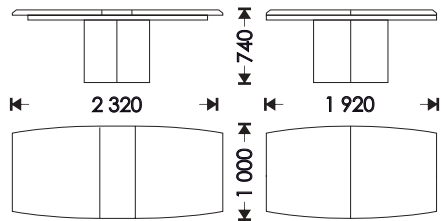

# HOSET

Prime -152

*\*Tito chairs not included*

Prime -192

TIN-109

TIN-118

TIN-120

Tree