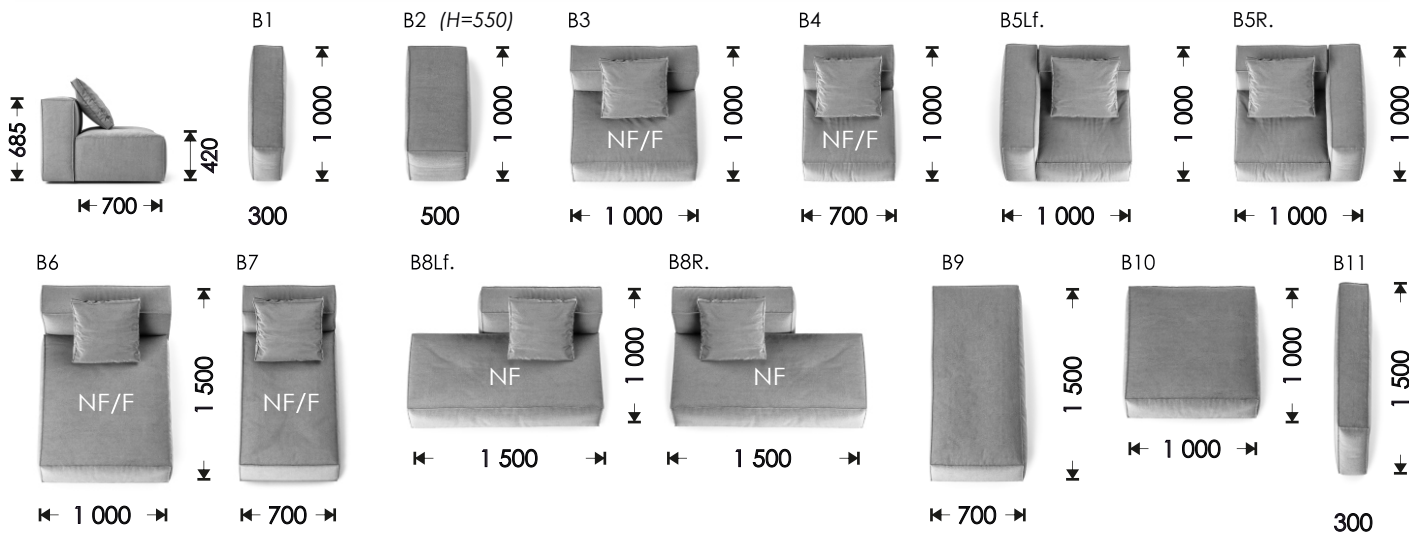

UNFOLDING:

B3F: Eurobook (1,0x1,4)

B4F: Eurobook (0,7x1,4)

B6F: Eurobook (1,0x1,9)

B7F: Eurobook (0,7x1,9)