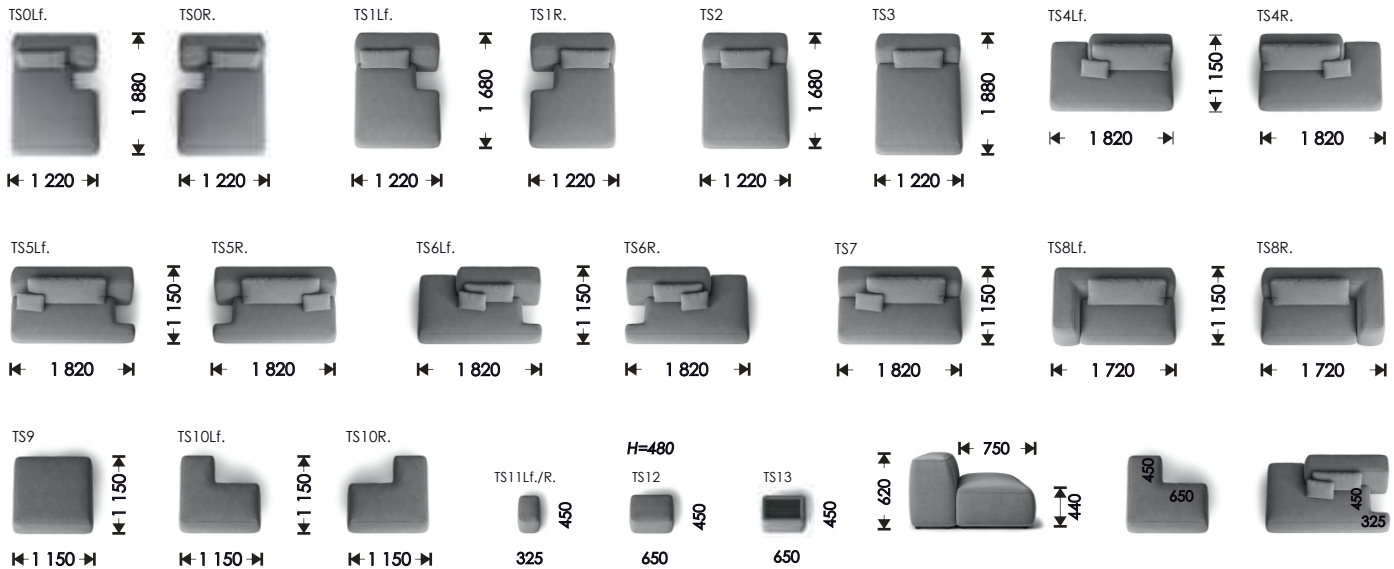

NF - not folding

Oak Brown

Black

Oak Ansberg

Woodline Creamy

White

Oak Chester