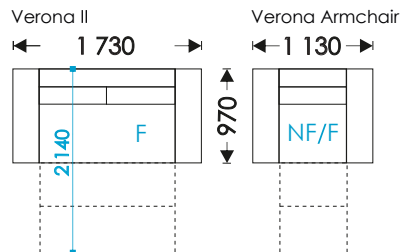

# HOSET

UNFOLDING:

Verona Corner I:  
Attaching pouf (2,0x1,4)

Verona Corner II:  
Dolphin (2,3x1,4)

Verona:  
Dolphin (1,9x1,4)

Verona II: Aleko (2,0x1,2)

Verona Armchair F:  
Aleko (2,0x0,6)

O - opening  
NF - not folding  
F - folding