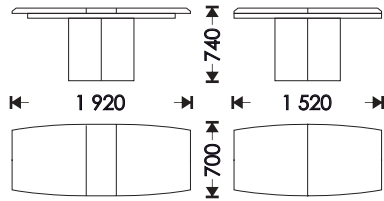

PRIME

table

HOSET

Prime -152

*Tito chairs not included

TIN-109

TIN-118

TIN-120

Tree

Ivory

White

Grey

Black