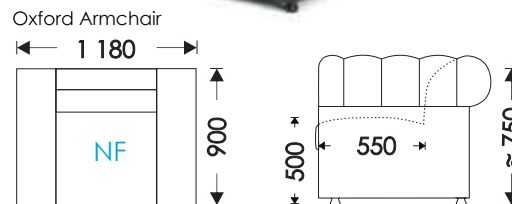

OXFORD

sofa, armchair

HOSET

UNFOLDING:
Oxford: Mixotoyl (1,9x1,4)

NF - not folding
F - folding

TIN-109

TIN-118

TIN-120

Tree

Ivory

White

Grey

Black