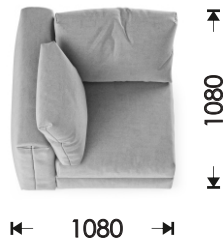

DALLAS

modular sofa

HOSET

DL8+DL4Lf+DL2+DL9

DL1

DL2

DL3

DL4 Lf./R.

DL5

DL6

DL7

DL8

DL9

NF- not folding
F - folding

TIN-109

TIN-118

TIN-120

Tree

Ivory

White

Grey

Black

UNFOLDING:

DL1F: Eurobook (0,70x1,56)

DL2F: Eurobook (0,98x1,56)

DL4F: Eurobook (0,98x2,08)