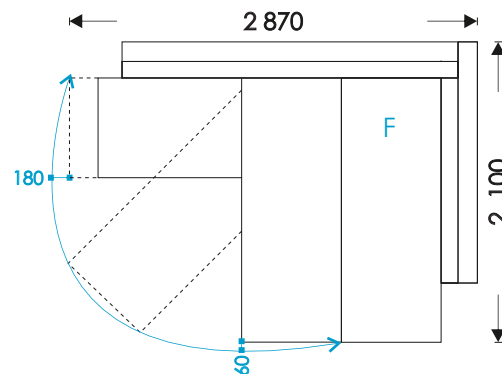

MONTERO

sofa

HOSET

UNFOLDING:

Montero: Revolving mechanism(1,9x1,5)

O - opening F - folding