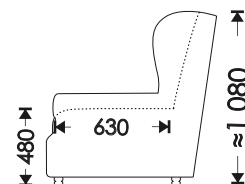

# HOSET

Brussels

Brussels II

Brussels Armchair

F - folding

NF - not folding

UNFOLDING:

Brussels F : Puma (1,9x1,3)