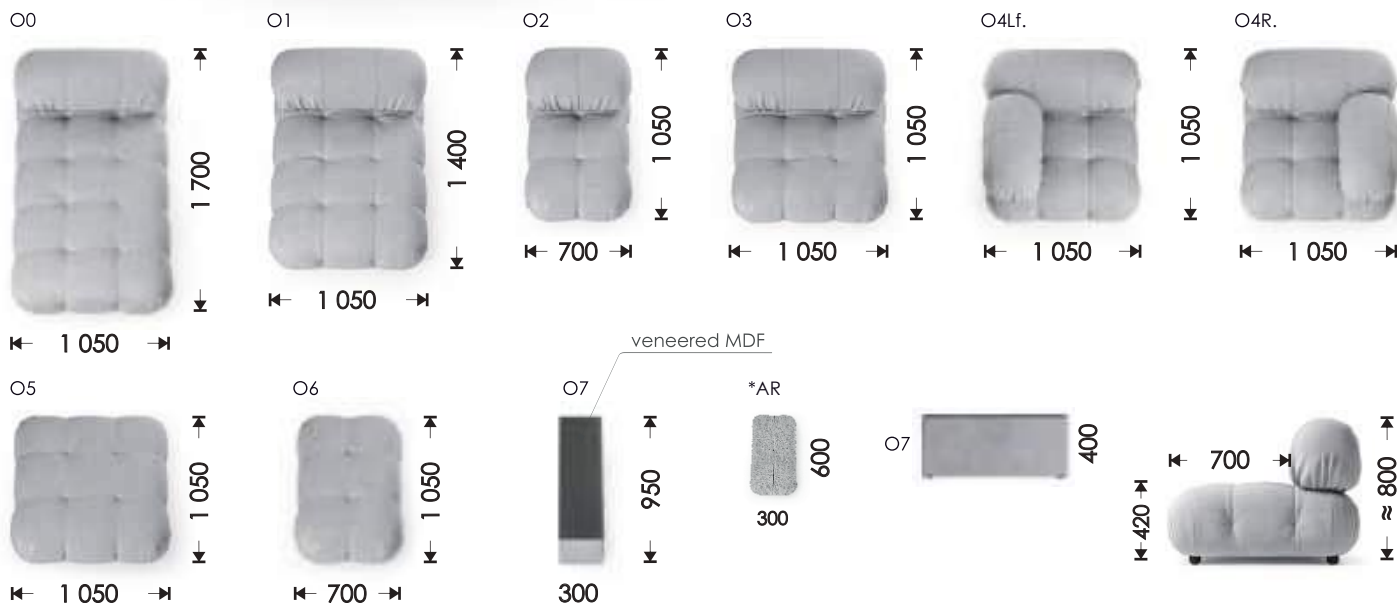

NF - not folding

*AR - armrest

TIN-109

TIN-118

TIN-120

Tree

Ivory

White

Grey

Black