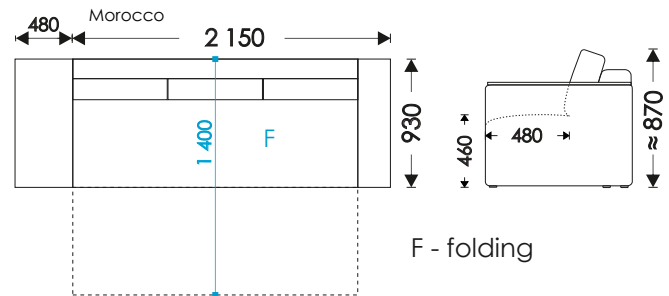

Oak
Brown

Black

Oak
Ansberg

Woodline
Creamy

White

Oak
Chester