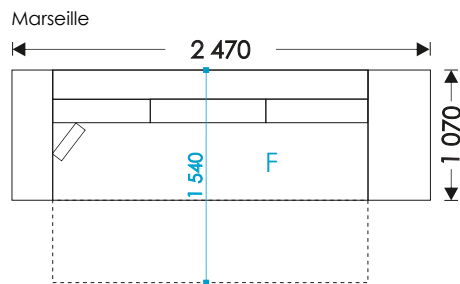

MARSEILLE

sofa

HOSET

Pouf

✦ 310 ✦

Oak
Brown

Black

Oak
Ansberg

Woodline
Creamy

White

Oak
Chester

UNFOLDING:

Marseille: Eurobook (1,9x1,5)

Marseille Corner: Eurobook (2.2x1.5)

O - opening

F - folding