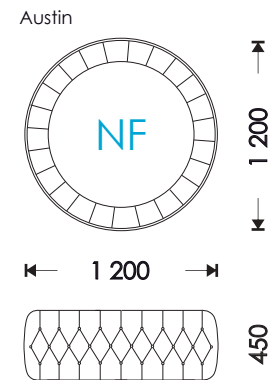

AUSTIN

coffee table

Oak
Brown

Black

Oak
Ansberg

Woodline
Creamy

White

Oak
Chester

NF - not folding