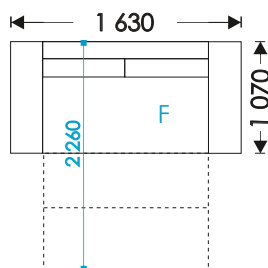

LISBON

sofa, armchair

HOSET

NF - not folding
F - folding

UNFOLDING:

Lisbon: Eurobook (1,9x1,5)

Lisbon II: Aleko (2,0x1,2)

Lisbon Armchair F : Aleko (2,0x0,6)