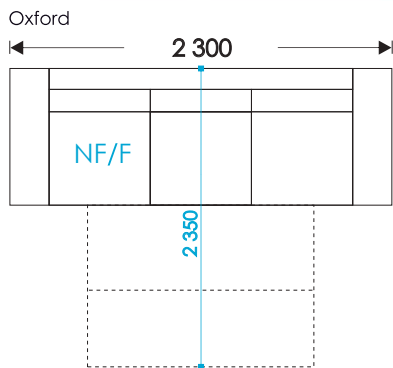

OXFORD

sofa, armchair

HOSET

UNFOLDING:
Oxford: Mixotoyl (1,9x1,4)

NF - not folding
F - folding

TIN-109

TIN-118

TIN-120

Tree

Ivory

White

Grey

Black