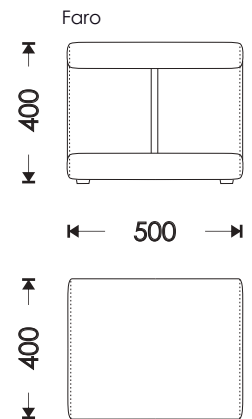

FARO

nightstand

Oak Brown

Black

Oak Ansberg

Woodline Creamy

White

Oak Chester