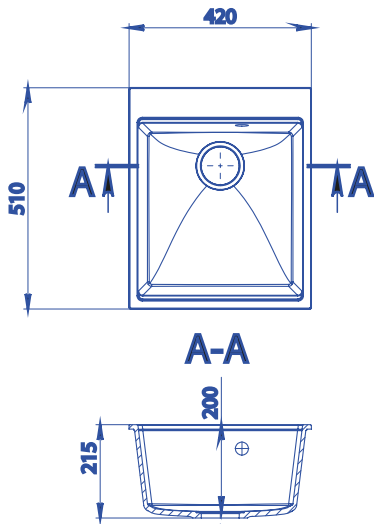

MARINA

HOSET

HOSET

MARINA |

Material	miramarble (cast marble)
The coating	glossy
Overall dimensions, mm	1745 x 725 x 765
Depth of a bowl, mm	410
Volume, l	310
The overflow	integrated
The type of installation	freestanding
Complete set	a bath, siphon, documentation

MELBOURNE

HOSET

MELBOURNE |

Material	miramarble (cast marble)
The coating	glossy
Overall dimensions, mm	1685 x 760 x 548
Depth of a bowl, mm	415
Volume, l	310
The overflow	no
The type of installation	freestanding
Complete set	a bath, siphon, documentation

SAPPHIRE

HOSET

HOSET

SAPFIRE |

A-A

Material	miramarble (cast marble)
The coating	glossy
Overall dimensions, mm	1650 x 760 x 580
Depth of a bowl, mm	450
Volume, l	360
The overflow	integrated
The type of installation	freestanding
Complete set	a bath, siphon, documentation

LAGOON

HOSET

LAGOON 420

Material	quartz sand
The number of bowls	one main
Overall dimensions, mm	420 x 510 x 215
Depth of a bowl, mm	200
Installation type	undertop
Complete set	a kitchen sink, fastenings, siphon, documentation