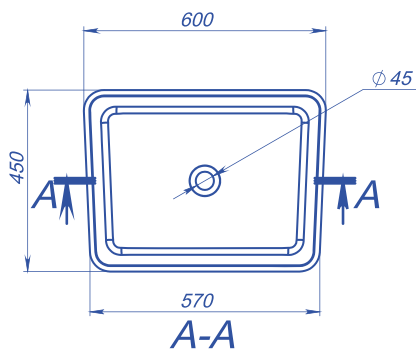

SAN ANDREAS

Material	miramarble (cast marble)
Coating	glossy
Dimensions, mm	Ø 450 x 440
Depth of a bowl, mm	300
Product weight, kg	21,5
Overflow	no
The type of installation	countertop
Complete set	a washbasin, decorative overlay, documentation

A-A

SANTORINI |

Material	miramarble (cast marble)
Coating	glossy
Dimensions, mm	600 x 413 x 157
Depth of a bowl, mm	135
Product weight, kg	9,55
Overflow	no
The type of installation	countertop
Complete set	a washbasin, documentation

SAPFIRE

Material	miramarble (cast marble)
Coating	glossy
Dimensions, mm	Ø 425 x 160
Depth of a bowl, mm	137
Overflow	no
The type of installation	countertop
Complete set	a washbasin, documentation

SUNNY |

Material	miramarble (cast marble)
Coating	glossy
Dimensions, mm	880 x 600 x 450
Depth of a bowl, mm	123
Product weight, kg	46,1
Overflow	no
The type of installation	freestanding
Complete set	a washbasin, documentation