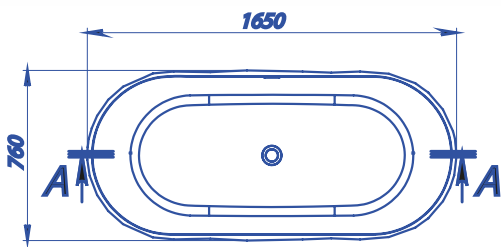

MARINA

HOSET

HOSET

MARINA |

Material	miramarble (cast marble)
The coating	glossy
Overall dimensions, mm	1745 x 725 x 765
Depth of a bowl, mm	410
Volume, l	310
The overflow	integrated
The type of installation	freestanding
Complete set	a bath, siphon, documentation

MELBOURNE

HOSET

MELBOURNE |

Material	miramarble (cast marble)
The coating	glossy
Overall dimensions, mm	1685 x 760 x 548
Depth of a bowl, mm	415
Volume, l	310
The overflow	no
The type of installation	freestanding
Complete set	a bath, siphon, documentation

SAPPHIRE

HOSET

HOSET

SAPFIRE |

A-A

Material	miramarble (cast marble)
The coating	glossy
Overall dimensions, mm	1650 x 760 x 580
Depth of a bowl, mm	450
Volume, l	360
The overflow	integrated
The type of installation	freestanding
Complete set	a bath, siphon, documentation

LAGOON

HOSET

LAGOON 420

Material	quartz sand
The number of bowls	one main
Overall dimensions, mm	420 x 510 x 215
Depth of a bowl, mm	200
Installation type	undertop
Complete set	a kitchen sink, fastenings, siphon, documentation