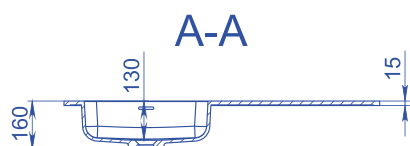

FONTANA L

Material	mirasoft
Coating	matte
Dimensions, mm	1043 x 450 x 160
Depth of a bowl, mm	130
Overflow	integrated
The type of installation	countertop
Complete set	a washbasin, documentation

FONTANA R

Material	mirasoft
Coating	matte
Dimensions, mm	1043 x 450 x 160
Depth of a bowl, mm	130
Overflow	integrated
The type of installation	countertop
Complete set	a washbasin, documentation