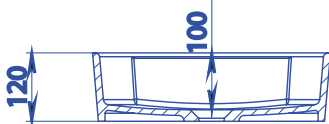

COUNTRY

HOSET

COUNTRY |

A-A

Material	miramarble (cast marble)
Coating	glossy
Dimensions, mm	$\varnothing 419 \times 120$
Depth of a bowl, mm	100
Overflow	no
The type of installation	countertop
Complete set	a washbasin, documentation

CRASS 1200

HOSET

A-A

CRASS 1200 |

Material	miramarble (cast marble)
Coating	glossy
Dimensions, mm	1200 x 460 x 150
Depth of a bowl, mm	127
Overflow	yes
The type of installation	wall-mounted/countertop
Complete set	a washbasin, overflow, documentation