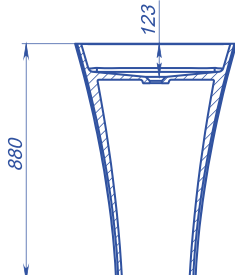

SAN ANDREAS

Material	miramarble (cast marble)
Coating	glossy
Dimensions, mm	Ø 450 x 440
Depth of a bowl, mm	300
Product weight, kg	21,5
Overflow	no
The type of installation	countertop
Complete set	a washbasin, decorative overlay, documentation

A-A

SANTORINI |

Material	miramarble (cast marble)
Coating	glossy
Dimensions, mm	600 x 413 x 157
Depth of a bowl, mm	135
Product weight, kg	9,55
Overflow	no
The type of installation	countertop
Complete set	a washbasin, documentation

SAPFIRE

Material	miramarble (cast marble)
Coating	glossy
Dimensions, mm	Ø 425 x 160
Depth of a bowl, mm	137
Overflow	no
The type of installation	countertop
Complete set	a washbasin, documentation

SUNNY |

Material	miramarble (cast marble)
Coating	glossy
Dimensions, mm	880 x 600 x 450
Depth of a bowl, mm	123
Product weight, kg	46,1
Overflow	no
The type of installation	freestanding
Complete set	a washbasin, documentation