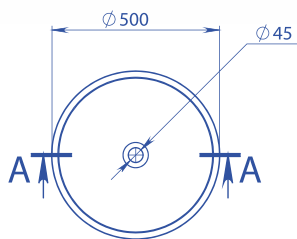

 **Warm surface.** The material takes on the temperature of the room.

12-25 mm
stone
mass =  bauxite
+ polyester resin

NEW MODELS 2023

WASHBASINS

BATHTUBS

KITCHEN SINKS

CHAMONIX

Material	miramarble (cast marble)
Coating	glossy
Dimensions, mm	655 x 432 x 135
Depth of a bowl, mm	105
Product weight, kg	16,58
Overflow	yes
The type of installation	built-in / countertop
Complete set	a washbasin, decorative overlay, overflow, documentation

A-A

COSMOS |

Material	mirasoft
Coating	matte
Dimensions, mm	Ø 500 x 880
Depth of a bowl, mm	180
Product weight, kg	48,35
Overflow	no
The type of installation	freestanding
Complete set	a washbasin, documentation

COUNTRY

HOSET

COUNTRY |

A-A

Material	miramarble (cast marble)
Coating	glossy
Dimensions, mm	$\varnothing 419 \times 120$
Depth of a bowl, mm	100
Overflow	no
The type of installation	countertop
Complete set	a washbasin, documentation