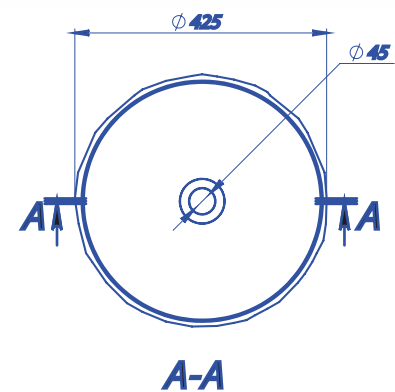

Material	miramarble (cast marble)
Coating	glossy
Dimensions, mm	Ø 425 x 160
Depth of a bowl, mm	137
Overflow	no
The type of installation	countertop
Complete set	a washbasin, documentation