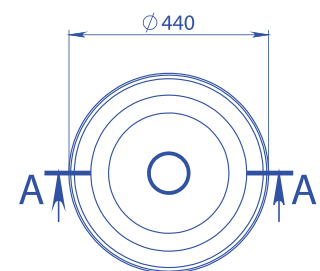

FONTANA

HOSET

FONTANA L

Material	mirasoft
Coating	matte
Dimensions, mm	1043 x 450 x 160
Depth of a bowl, mm	130
Overflow	integrated
The type of installation	countertop
Complete set	a washbasin, documentation

FONTANA R

Material	mirasoft
Coating	matte
Dimensions, mm	1043 x 450 x 160
Depth of a bowl, mm	130
Overflow	integrated
The type of installation	countertop
Complete set	a washbasin, documentation

MADISON

Material	miramarble (cast marble)
Coating	glossy
Dimensions, mm	Ø 450 x 123
Depth of a bowl, mm	101
Product weight, kg	5,0
Overflow	yes
The type of installation	built-in
Complete set	a washbasin, overflow, documentation

OPTIMUS |

Material	miramarble (cast marble)
Coating	glossy
Dimensions, mm	950 x 480 x 130
Depth of a bowl, mm	97
Overflow	yes
The type of installation	built-in / countertop
Complete set	a washbasin, overflow, documentation

SAN ANDREAS

Material	miramarble (cast marble)
Coating	glossy
Dimensions, mm	Ø 450 x 440
Depth of a bowl, mm	300
Product weight, kg	21,5
Overflow	no
The type of installation	countertop
Complete set	a washbasin, decorative overlay, documentation