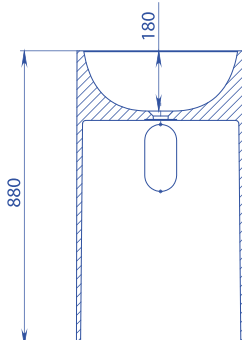

 **Warm surface.** The material takes on the temperature of the room.

12-25 mm
stone
mass =  bauxite
+ polyester resin

NEW MODELS 2023

WASHBASINS

BATHTUBS

KITCHEN SINKS

CHAMONIX

Material	miramarble (cast marble)
Coating	glossy
Dimensions, mm	655 x 432 x 135
Depth of a bowl, mm	105
Product weight, kg	16,58
Overflow	yes
The type of installation	built-in / countertop
Complete set	a washbasin, decorative overlay, overflow, documentation

A-A

COSMOS |

Material	mirasoft
Coating	matte
Dimensions, mm	Ø 500 x 880
Depth of a bowl, mm	180
Product weight, kg	48,35
Overflow	no
The type of installation	freestanding
Complete set	a washbasin, documentation

COUNTRY

HOSET

COUNTRY |

A-A

Material	miramarble (cast marble)
Coating	glossy
Dimensions, mm	$\varnothing 419 \times 120$
Depth of a bowl, mm	100
Overflow	no
The type of installation	countertop
Complete set	a washbasin, documentation

CRASS 1200

HOSET

A-A

CRASS 1200 |

Material	miramarble (cast marble)
Coating	glossy
Dimensions, mm	1200 x 460 x 150
Depth of a bowl, mm	127
Overflow	yes
The type of installation	wall-mounted/countertop
Complete set	a washbasin, overflow, documentation