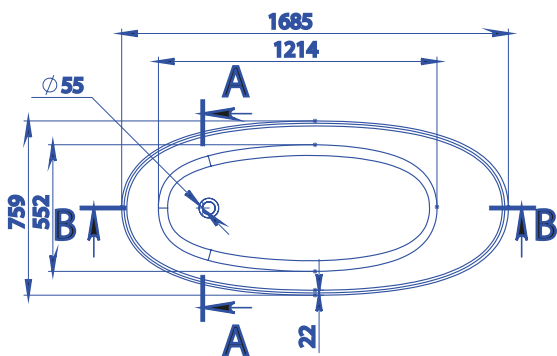

ANNA

HOSET

HOSET

ANNA |

Material	miramarble (cast marble)
The coating	glossy
Overall dimensions, mm	1600 x 850 x 580
Depth of a bowl, mm	430
Product weight, kg	182,6
Volume, l	430
The overflow	integrated
The type of installation	wall-mounted
Complete set	a bath, siphon, documentation

BRAVE NEW

HOSET

BRAVE NEW |

Material	miramarble (cast marble)
The coating	glossy
Overall dimensions, mm	1550 x 750 x 550
Depth of a bowl, mm	400
Volume, l	300
The overflow	integrated
The type of installation	freestanding
Complete set	a bath, siphon, documentation

MARINA

HOSET

HOSET

MARINA |

Material	miramarble (cast marble)
The coating	glossy
Overall dimensions, mm	1745 x 725 x 765
Depth of a bowl, mm	410
Volume, l	310
The overflow	integrated
The type of installation	freestanding
Complete set	a bath, siphon, documentation

MELBOURNE

HOSET

MELBOURNE |

Material	miramarble (cast marble)
The coating	glossy
Overall dimensions, mm	1685 x 760 x 548
Depth of a bowl, mm	415
Volume, l	310
The overflow	no
The type of installation	freestanding
Complete set	a bath, siphon, documentation