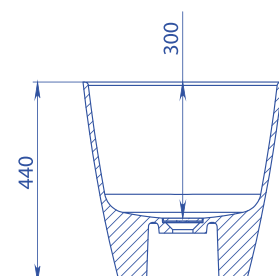

FONTANA R

Material	mirasoft
Coating	matte
Dimensions, mm	1043 x 450 x 160
Depth of a bowl, mm	130
Overflow	integrated
The type of installation	countertop
Complete set	a washbasin, documentation

MADISON

Material	miramarble (cast marble)
Coating	glossy
Dimensions, mm	Ø 450 x 123
Depth of a bowl, mm	101
Product weight, kg	5,0
Overflow	yes
The type of installation	built-in
Complete set	a washbasin, overflow, documentation

OPTIMUS |

Material	miramarble (cast marble)
Coating	glossy
Dimensions, mm	950 x 480 x 130
Depth of a bowl, mm	97
Overflow	yes
The type of installation	built-in / countertop
Complete set	a washbasin, overflow, documentation

SAN ANDREAS

Material	miramarble (cast marble)
Coating	glossy
Dimensions, mm	Ø 450 x 440
Depth of a bowl, mm	300
Product weight, kg	21,5
Overflow	no
The type of installation	countertop
Complete set	a washbasin, decorative overlay, documentation

A-A

SANTORINI |

Material	miramarble (cast marble)
Coating	glossy
Dimensions, mm	600 x 413 x 157
Depth of a bowl, mm	135
Product weight, kg	9,55
Overflow	no
The type of installation	countertop
Complete set	a washbasin, documentation