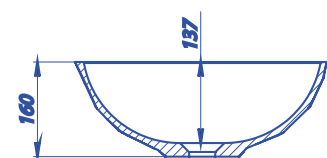

Material	miramarble (cast marble)
Coating	glossy
Dimensions, mm	Ø 425 x 160
Depth of a bowl, mm	137
Overflow	no
The type of installation	countertop
Complete set	a washbasin, documentation