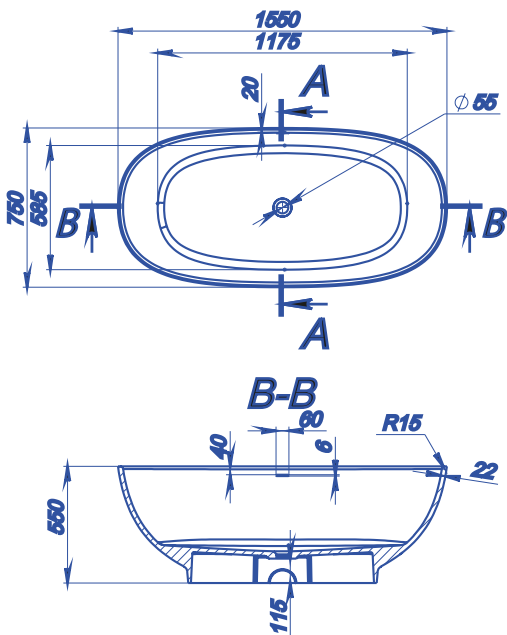

Material	miramarble (cast marble)
Coating	glossy
Dimensions, mm	880 x 600 x 450
Depth of a bowl, mm	123
Product weight, kg	46,1
Overflow	no
The type of installation	freestanding
Complete set	a washbasin, documentation

ANNA

HOSET

HOSET

ANNA |

Material	miramarble (cast marble)
The coating	glossy
Overall dimensions, mm	1600 x 850 x 580
Depth of a bowl, mm	430
Product weight, kg	182,6
Volume, l	430
The overflow	integrated
The type of installation	wall-mounted
Complete set	a bath, siphon, documentation

BRAVE NEW

HOSET

BRAVE NEW |

Material	miramarble (cast marble)
The coating	glossy
Overall dimensions, mm	1550 x 750 x 550
Depth of a bowl, mm	400
Volume, l	300
The overflow	integrated
The type of installation	freestanding
Complete set	a bath, siphon, documentation

MARINA

HOSET

HOSET

MARINA |

Material	miramarble (cast marble)
The coating	glossy
Overall dimensions, mm	1745 x 725 x 765
Depth of a bowl, mm	410
Volume, l	310
The overflow	integrated
The type of installation	freestanding
Complete set	a bath, siphon, documentation