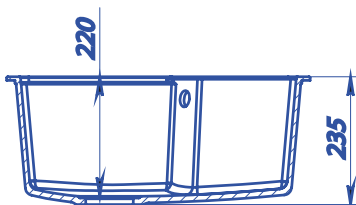

LISA

HOSET

HOSET

A-A

LISA |

Material	quartz sand
The number of bowls	one main
Overall dimensions, mm	558 x 498 x 235
Depth of a bowl, mm	222
Installation type	undertop
Complete set	a kitchen sink, fastenings, siphon, documentation