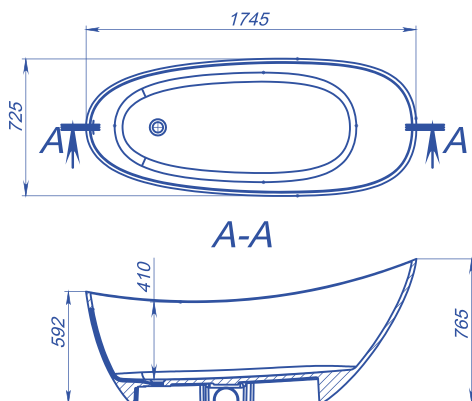

Material	miramarble (cast marble)
Coating	glossy
Dimensions, mm	880 x 600 x 450
Depth of a bowl, mm	123
Product weight, kg	46,1
Overflow	no
The type of installation	freestanding
Complete set	a washbasin, documentation

ANNA

HOSET

HOSET

ANNA |

Material	miramarble (cast marble)
The coating	glossy
Overall dimensions, mm	1600 x 850 x 580
Depth of a bowl, mm	430
Product weight, kg	182,6
Volume, l	430
The overflow	integrated
The type of installation	wall-mounted
Complete set	a bath, siphon, documentation

MARINA

HOSET

HOSET

MARINA |

Material	miramarble (cast marble)
The coating	glossy
Overall dimensions, mm	1745 x 725 x 765
Depth of a bowl, mm	410
Volume, l	310
The overflow	integrated
The type of installation	freestanding
Complete set	a bath, siphon, documentation

MELBOURNE

HOSET

MELBOURNE |

Material	miramarble (cast marble)
The coating	glossy
Overall dimensions, mm	1685 x 760 x 548
Depth of a bowl, mm	415
Volume, l	310
The overflow	no
The type of installation	freestanding
Complete set	a bath, siphon, documentation