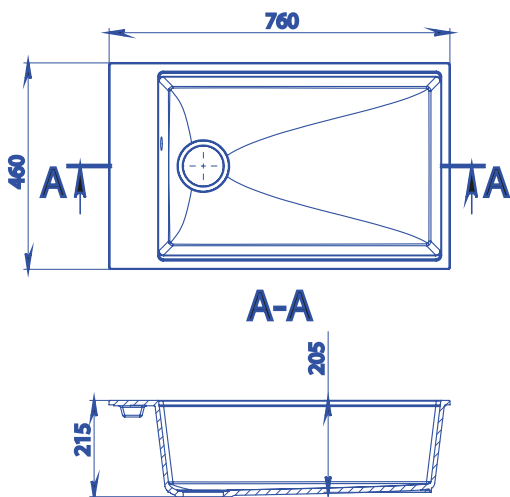

MARINA

HOSET

HOSET

MARINA |

Material	miramarble (cast marble)
The coating	glossy
Overall dimensions, mm	1745 x 725 x 765
Depth of a bowl, mm	410
Volume, l	310
The overflow	integrated
The type of installation	freestanding
Complete set	a bath, siphon, documentation

MELBOURNE

HOSET

MELBOURNE |

Material	miramarble (cast marble)
The coating	glossy
Overall dimensions, mm	1685 x 760 x 548
Depth of a bowl, mm	415
Volume, l	310
The overflow	no
The type of installation	freestanding
Complete set	a bath, siphon, documentation

SAPPHIRE

HOSET

HOSET

SAPFIRE |

A-A

Material	miramarble (cast marble)
The coating	glossy
Overall dimensions, mm	1650 x 760 x 580
Depth of a bowl, mm	450
Volume, l	360
The overflow	integrated
The type of installation	freestanding
Complete set	a bath, siphon, documentation

LAGOON

HOSET

LAGOON 420

Material	quartz sand
The number of bowls	one main
Overall dimensions, mm	420 x 510 x 215
Depth of a bowl, mm	200
Installation type	undertop
Complete set	a kitchen sink, fastenings, siphon, documentation