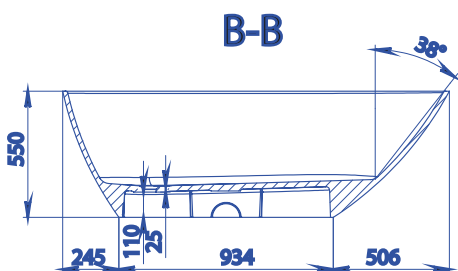

BRAVE NEW

HOSET

BRAVE NEW |

Material	miramarble (cast marble)
The coating	glossy
Overall dimensions, mm	1550 x 750 x 550
Depth of a bowl, mm	400
Volume, l	300
The overflow	integrated
The type of installation	freestanding
Complete set	a bath, siphon, documentation

MARINA

HOSET

HOSET

MARINA |

Material	miramarble (cast marble)
The coating	glossy
Overall dimensions, mm	1745 x 725 x 765
Depth of a bowl, mm	410
Volume, l	310
The overflow	integrated
The type of installation	freestanding
Complete set	a bath, siphon, documentation

MELBOURNE

HOSET

MELBOURNE |

Material	miramarble (cast marble)
The coating	glossy
Overall dimensions, mm	1685 x 760 x 548
Depth of a bowl, mm	415
Volume, l	310
The overflow	no
The type of installation	freestanding
Complete set	a bath, siphon, documentation