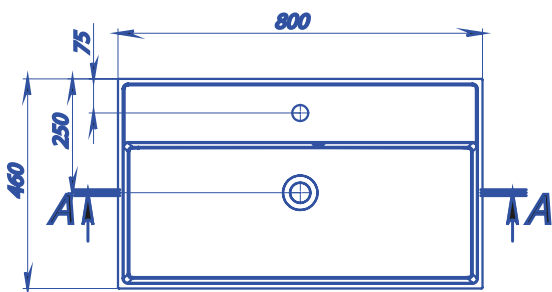

CRASS 460

Material	miramarble (cast marble)
Coating	glossy
Dimensions, mm	460 x 460 x 150
Depth of a bowl, mm	127
Overflow	yes
The type of installation	wall-mounted/countertop
Complete set	a washbasin, overflow, documentation

CRASS 600

A-A

Material	miramarble (cast marble)
----------	--------------------------

Coating	glossy
---------	--------

Dimensions, mm	600 x 460 x 150
----------------	-----------------

Depth of a bowl, mm	127
---------------------	-----

CRASS 800

A-A

Material	miramarble (cast marble)
----------	--------------------------

Coating	glossy
---------	--------

Dimensions, mm	800 x 460 x 150
----------------	-----------------

Depth of a bowl, mm	127
---------------------	-----

DEA 800

Material	miramarble (cast marble)
Coating	glossy
Dimensions, mm	800 x 542 x 149
Depth of a bowl, mm	124
Product weight, kg	12,95
Overflow	yes
The type of installation	built-in / countertop
Complete set	a washbasin, overflow, documentation