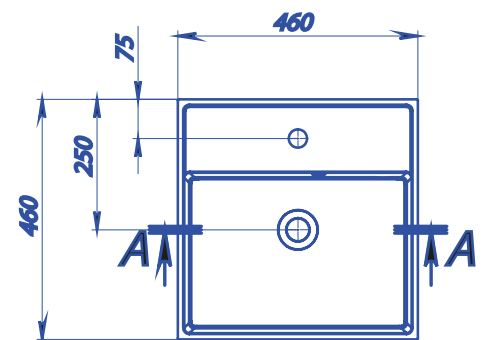

COUNTRY

HOSET

COUNTRY |

A-A

Material	miramarble (cast marble)
Coating	glossy
Dimensions, mm	$\varnothing 419 \times 120$
Depth of a bowl, mm	100
Overflow	no
The type of installation	countertop
Complete set	a washbasin, documentation

CRASS 1200

HOSET

A-A

CRASS 1200 |

Material	miramarble (cast marble)
Coating	glossy
Dimensions, mm	1200 x 460 x 150
Depth of a bowl, mm	127
Overflow	yes
The type of installation	wall-mounted/countertop
Complete set	a washbasin, overflow, documentation

CRASS 460

Material	miramarble (cast marble)
Coating	glossy
Dimensions, mm	460 x 460 x 150
Depth of a bowl, mm	127
Overflow	yes
The type of installation	wall-mounted/countertop
Complete set	a washbasin, overflow, documentation

CRASS 600

A-A

Material	miramarble (cast marble)
----------	--------------------------

Coating	glossy
---------	--------

Dimensions, mm	600 x 460 x 150
----------------	-----------------

Depth of a bowl, mm	127
---------------------	-----