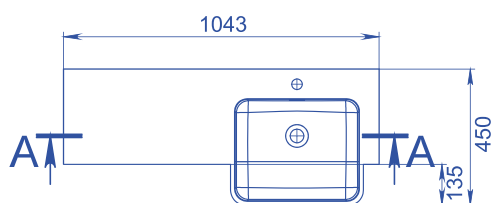

HOSET

DEA 1000

Material	miramarble (cast marble)
Coating	glossy
Dimensions, mm	995x542x149
Depth of a bowl, mm	124
Product weight, kg	16,5
Overflow	yes
The type of installation	built-in / countertop
Complete set	a washbasin, overflow, documentation

FONTANA

HOSET

FONTANA L

Material	mirasoft
Coating	matte
Dimensions, mm	1043 x 450 x 160
Depth of a bowl, mm	130
Overflow	integrated
The type of installation	countertop
Complete set	a washbasin, documentation

FONTANA R

Material	mirasoft
Coating	matte
Dimensions, mm	1043 x 450 x 160
Depth of a bowl, mm	130
Overflow	integrated
The type of installation	countertop
Complete set	a washbasin, documentation

MADISON

Material	miramarble (cast marble)
Coating	glossy
Dimensions, mm	Ø 450 x 123
Depth of a bowl, mm	101
Product weight, kg	5,0
Overflow	yes
The type of installation	built-in
Complete set	a washbasin, overflow, documentation

OPTIMUS |

Material	miramarble (cast marble)
Coating	glossy
Dimensions, mm	950 x 480 x 130
Depth of a bowl, mm	97
Overflow	yes
The type of installation	built-in / countertop
Complete set	a washbasin, overflow, documentation