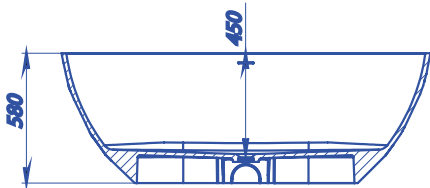

MELBOURNE

HOSET

MELBOURNE |

Material	miramarble (cast marble)
The coating	glossy
Overall dimensions, mm	1685 x 760 x 548
Depth of a bowl, mm	415
Volume, l	310
The overflow	no
The type of installation	freestanding
Complete set	a bath, siphon, documentation

SAPPHIRE

HOSET

HOSET

SAPFIRE |

A-A

Material	miramarble (cast marble)
The coating	glossy
Overall dimensions, mm	1650 x 760 x 580
Depth of a bowl, mm	450
Volume, l	360
The overflow	integrated
The type of installation	freestanding
Complete set	a bath, siphon, documentation

LAGOON

HOSET

LAGOON 420

Material	quartz sand
The number of bowls	one main
Overall dimensions, mm	420 x 510 x 215
Depth of a bowl, mm	200
Installation type	undertop
Complete set	a kitchen sink, fastenings, siphon, documentation