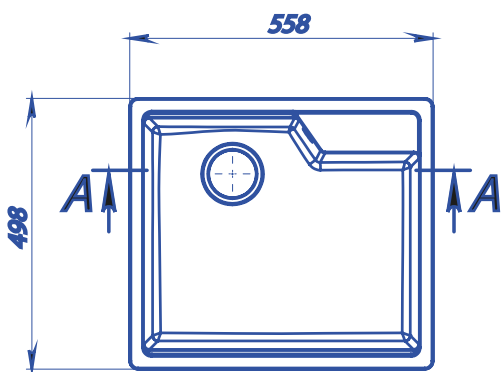

SAPPHIRE

HOSET

HOSET

SAPFIRE |

A-A

Material	miramarble (cast marble)
The coating	glossy
Overall dimensions, mm	1650 x 760 x 580
Depth of a bowl, mm	450
Volume, l	360
The overflow	integrated
The type of installation	freestanding
Complete set	a bath, siphon, documentation

LAGOON

HOSET

LAGOON 420

Material	quartz sand
The number of bowls	one main
Overall dimensions, mm	420 x 510 x 215
Depth of a bowl, mm	200
Installation type	undertop
Complete set	a kitchen sink, fastenings, siphon, documentation

LAGOON 760

Material	quartz sand
The number of bowls	one main
Overall dimensions, mm	760 x 460 x 215
Depth of a bowl, mm	200
Installation type	undertop
Complete set	a kitchen sink, fastenings, siphon, documentation

LISA

HOSET

HOSET

A-A

LISA |

Material	quartz sand
The number of bowls	one main
Overall dimensions, mm	558 x 498 x 235
Depth of a bowl, mm	222
Installation type	undertop
Complete set	a kitchen sink, fastenings, siphon, documentation