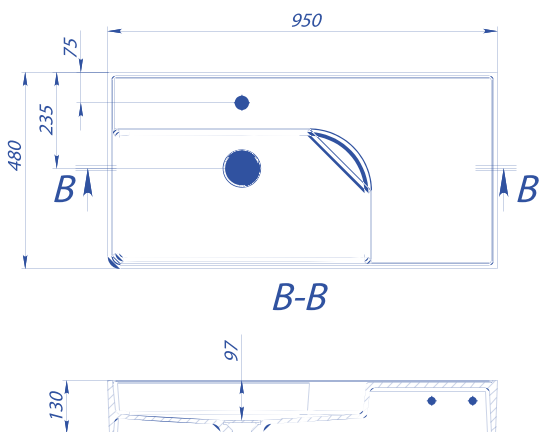

HOSET

DEA 1000

Material	miramarble (cast marble)
Coating	glossy
Dimensions, mm	995x542x149
Depth of a bowl, mm	124
Product weight, kg	16,5
Overflow	yes
The type of installation	built-in / countertop
Complete set	a washbasin, overflow, documentation

FONTANA

HOSET

FONTANA L

Material	mirasoft
Coating	matte
Dimensions, mm	1043 x 450 x 160
Depth of a bowl, mm	130
Overflow	integrated
The type of installation	countertop
Complete set	a washbasin, documentation

FONTANA R

Material	mirasoft
Coating	matte
Dimensions, mm	1043 x 450 x 160
Depth of a bowl, mm	130
Overflow	integrated
The type of installation	countertop
Complete set	a washbasin, documentation

MADISON

Material	miramarble (cast marble)
Coating	glossy
Dimensions, mm	Ø 450 x 123
Depth of a bowl, mm	101
Product weight, kg	5,0
Overflow	yes
The type of installation	built-in
Complete set	a washbasin, overflow, documentation

OPTIMUS |

Material	miramarble (cast marble)
Coating	glossy
Dimensions, mm	950 x 480 x 130
Depth of a bowl, mm	97
Overflow	yes
The type of installation	built-in / countertop
Complete set	a washbasin, overflow, documentation