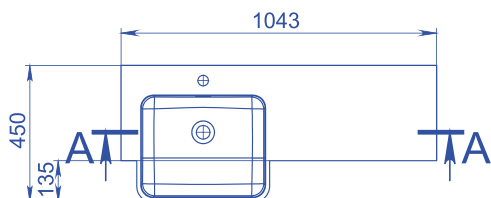

DEA 800

Material	miramarble (cast marble)
Coating	glossy
Dimensions, mm	800 x 542 x 149
Depth of a bowl, mm	124
Product weight, kg	12,95
Overflow	yes
The type of installation	built-in / countertop
Complete set	a washbasin, overflow, documentation

HOSET

DEA 1000

Material	miramarble (cast marble)
Coating	glossy
Dimensions, mm	995x542x149
Depth of a bowl, mm	124
Product weight, kg	16,5
Overflow	yes
The type of installation	built-in / countertop
Complete set	a washbasin, overflow, documentation

FONTANA

HOSET

FONTANA L

Material	mirasoft
Coating	matte
Dimensions, mm	1043 x 450 x 160
Depth of a bowl, mm	130
Overflow	integrated
The type of installation	countertop
Complete set	a washbasin, documentation