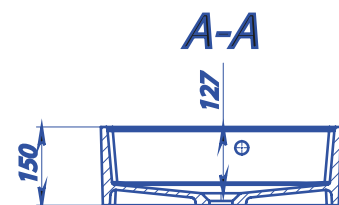

COUNTRY

HOSET

COUNTRY |

A-A

Material	miramarble (cast marble)
Coating	glossy
Dimensions, mm	$\varnothing 419 \times 120$
Depth of a bowl, mm	100
Overflow	no
The type of installation	countertop
Complete set	a washbasin, documentation

CRASS 1200

HOSET

A-A

CRASS 1200 |

Material	miramarble (cast marble)
Coating	glossy
Dimensions, mm	1200 x 460 x 150
Depth of a bowl, mm	127
Overflow	yes
The type of installation	wall-mounted/countertop
Complete set	a washbasin, overflow, documentation

CRASS 460

Material	miramarble (cast marble)
Coating	glossy
Dimensions, mm	460 x 460 x 150
Depth of a bowl, mm	127
Overflow	yes
The type of installation	wall-mounted/countertop
Complete set	a washbasin, overflow, documentation

CRASS 600

A-A

Material	miramarble (cast marble)
----------	--------------------------

Coating	glossy
---------	--------

Dimensions, mm	600 x 460 x 150
----------------	-----------------

Depth of a bowl, mm	127
---------------------	-----