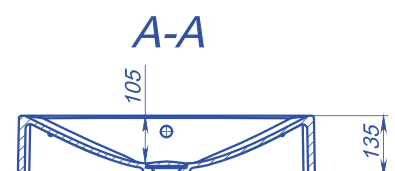

 **Warm surface.** The material takes on the temperature of the room.

12-25 mm
stone
mass =  bauxite
+ polyester resin

NEW MODELS 2023

WASHBASINS

BATHTUBS

KITCHEN SINKS

CHAMONIX

Material	miramarble (cast marble)
Coating	glossy
Dimensions, mm	655 x 432 x 135
Depth of a bowl, mm	105
Product weight, kg	16,58
Overflow	yes
The type of installation	built-in / countertop
Complete set	a washbasin, decorative overlay, overflow, documentation

A-A

COSMOS |

Material	mirasoft
Coating	matte
Dimensions, mm	Ø 500 x 880
Depth of a bowl, mm	180
Product weight, kg	48,35
Overflow	no
The type of installation	freestanding
Complete set	a washbasin, documentation

COUNTRY

HOSET

COUNTRY |

A-A

Material	miramarble (cast marble)
Coating	glossy
Dimensions, mm	$\varnothing 419 \times 120$
Depth of a bowl, mm	100
Overflow	no
The type of installation	countertop
Complete set	a washbasin, documentation