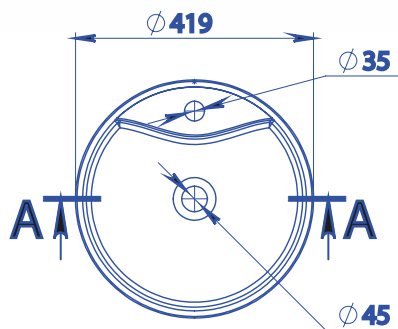

A-A

COSMOS |

Material	mirasoft
Coating	matte
Dimensions, mm	Ø 500 x 880
Depth of a bowl, mm	180
Product weight, kg	48,35
Overflow	no
The type of installation	freestanding
Complete set	a washbasin, documentation

COUNTRY

HOSET

COUNTRY |

A-A

Material	miramarble (cast marble)
Coating	glossy
Dimensions, mm	$\varnothing 419 \times 120$
Depth of a bowl, mm	100
Overflow	no
The type of installation	countertop
Complete set	a washbasin, documentation

CRASS 1200

HOSET

A-A

CRASS 1200 |

Material	miramarble (cast marble)
Coating	glossy
Dimensions, mm	1200 x 460 x 150
Depth of a bowl, mm	127
Overflow	yes
The type of installation	wall-mounted/countertop
Complete set	a washbasin, overflow, documentation

CRASS 460

Material	miramarble (cast marble)
Coating	glossy
Dimensions, mm	460 x 460 x 150
Depth of a bowl, mm	127
Overflow	yes
The type of installation	wall-mounted/countertop
Complete set	a washbasin, overflow, documentation