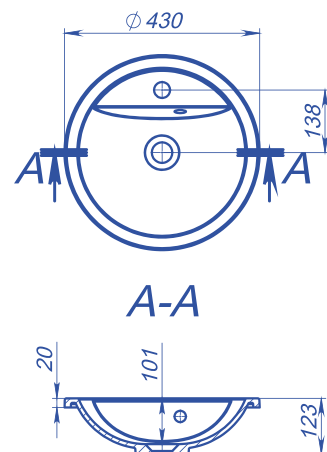

DEA 800

Material	miramarble (cast marble)
Coating	glossy
Dimensions, mm	800 x 542 x 149
Depth of a bowl, mm	124
Product weight, kg	12,95
Overflow	yes
The type of installation	built-in / countertop
Complete set	a washbasin, overflow, documentation

HOSET

DEA 1000

Material	miramarble (cast marble)
Coating	glossy
Dimensions, mm	995x542x149
Depth of a bowl, mm	124
Product weight, kg	16,5
Overflow	yes
The type of installation	built-in / countertop
Complete set	a washbasin, overflow, documentation

FONTANA

HOSET

FONTANA L

Material	mirasoft
Coating	matte
Dimensions, mm	1043 x 450 x 160
Depth of a bowl, mm	130
Overflow	integrated
The type of installation	countertop
Complete set	a washbasin, documentation

FONTANA R

Material	mirasoft
Coating	matte
Dimensions, mm	1043 x 450 x 160
Depth of a bowl, mm	130
Overflow	integrated
The type of installation	countertop
Complete set	a washbasin, documentation

MADISON

Material	miramarble (cast marble)
Coating	glossy
Dimensions, mm	Ø 450 x 123
Depth of a bowl, mm	101
Product weight, kg	5,0
Overflow	yes
The type of installation	built-in
Complete set	a washbasin, overflow, documentation