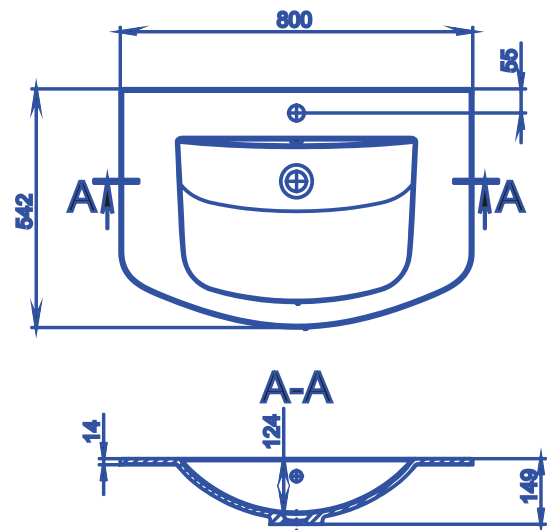

CRASS 800

A-A

Material	miramarble (cast marble)
----------	--------------------------

Coating	glossy
---------	--------

Dimensions, mm	800 x 460 x 150
----------------	-----------------

Depth of a bowl, mm	127
---------------------	-----

DEA 800

Material	miramarble (cast marble)
Coating	glossy
Dimensions, mm	800 x 542 x 149
Depth of a bowl, mm	124
Product weight, kg	12,95
Overflow	yes
The type of installation	built-in / countertop
Complete set	a washbasin, overflow, documentation

HOSET

DEA 1000

Material	miramarble (cast marble)
Coating	glossy
Dimensions, mm	995x542x149
Depth of a bowl, mm	124
Product weight, kg	16,5
Overflow	yes
The type of installation	built-in / countertop
Complete set	a washbasin, overflow, documentation

FONTANA

HOSET

FONTANA L

Material	mirasoft
Coating	matte
Dimensions, mm	1043 x 450 x 160
Depth of a bowl, mm	130
Overflow	integrated
The type of installation	countertop
Complete set	a washbasin, documentation