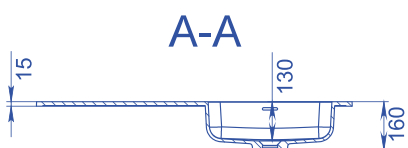

HOSET

DEA 1000

Material	miramarble (cast marble)
Coating	glossy
Dimensions, mm	995x542x149
Depth of a bowl, mm	124
Product weight, kg	16,5
Overflow	yes
The type of installation	built-in / countertop
Complete set	a washbasin, overflow, documentation

FONTANA

HOSET

FONTANA L

Material	mirasoft
Coating	matte
Dimensions, mm	1043 x 450 x 160
Depth of a bowl, mm	130
Overflow	integrated
The type of installation	countertop
Complete set	a washbasin, documentation

FONTANA R

Material	mirasoft
Coating	matte
Dimensions, mm	1043 x 450 x 160
Depth of a bowl, mm	130
Overflow	integrated
The type of installation	countertop
Complete set	a washbasin, documentation

MADISON

Material	miramarble (cast marble)
Coating	glossy
Dimensions, mm	Ø 450 x 123
Depth of a bowl, mm	101
Product weight, kg	5,0
Overflow	yes
The type of installation	built-in
Complete set	a washbasin, overflow, documentation