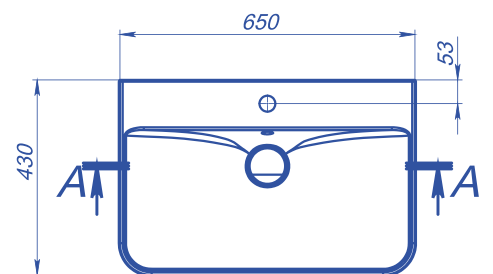

 **Warm surface.** The material takes on the temperature of the room.

12-25 mm
stone
mass =  bauxite
+ polyester resin

NEW MODELS 2023

WASHBASINS

BATHTUBS

KITCHEN SINKS

CHAMONIX

Material	miramarble (cast marble)
Coating	glossy
Dimensions, mm	655 x 432 x 135
Depth of a bowl, mm	105
Product weight, kg	16,58
Overflow	yes
The type of installation	built-in / countertop
Complete set	a washbasin, decorative overlay, overflow, documentation

A-A

COSMOS |

Material	mirasoft
Coating	matte
Dimensions, mm	Ø 500 x 880
Depth of a bowl, mm	180
Product weight, kg	48,35
Overflow	no
The type of installation	freestanding
Complete set	a washbasin, documentation

COUNTRY

HOSET

COUNTRY |

A-A

Material	miramarble (cast marble)
Coating	glossy
Dimensions, mm	$\varnothing 419 \times 120$
Depth of a bowl, mm	100
Overflow	no
The type of installation	countertop
Complete set	a washbasin, documentation

CRASS 1200

HOSET

A-A

CRASS 1200 |

Material	miramarble (cast marble)
Coating	glossy
Dimensions, mm	1200 x 460 x 150
Depth of a bowl, mm	127
Overflow	yes
The type of installation	wall-mounted/countertop
Complete set	a washbasin, overflow, documentation