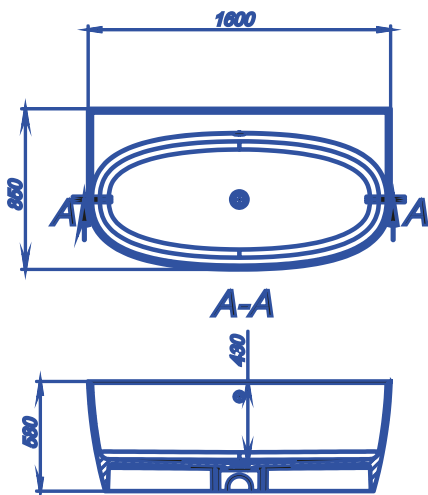

Material	miramarble (cast marble)
Coating	glossy
Dimensions, mm	880 x 600 x 450
Depth of a bowl, mm	123
Product weight, kg	46,1
Overflow	no
The type of installation	freestanding
Complete set	a washbasin, documentation

ANNA

HOSET

HOSET

ANNA |

Material	miramarble (cast marble)
The coating	glossy
Overall dimensions, mm	1600 x 850 x 580
Depth of a bowl, mm	430
Product weight, kg	182,6
Volume, l	430
The overflow	integrated
The type of installation	wall-mounted
Complete set	a bath, siphon, documentation

BRAVE NEW

HOSET

BRAVE NEW |

Material	miramarble (cast marble)
The coating	glossy
Overall dimensions, mm	1550 x 750 x 550
Depth of a bowl, mm	400
Volume, l	300
The overflow	integrated
The type of installation	freestanding
Complete set	a bath, siphon, documentation

MARINA

HOSET

HOSET

MARINA |

Material	miramarble (cast marble)
The coating	glossy
Overall dimensions, mm	1745 x 725 x 765
Depth of a bowl, mm	410
Volume, l	310
The overflow	integrated
The type of installation	freestanding
Complete set	a bath, siphon, documentation