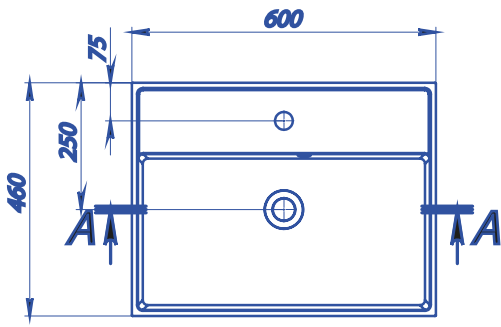

COUNTRY

HOSET

COUNTRY |

A-A

Material	miramarble (cast marble)
Coating	glossy
Dimensions, mm	$\varnothing 419 \times 120$
Depth of a bowl, mm	100
Overflow	no
The type of installation	countertop
Complete set	a washbasin, documentation

CRASS 1200

HOSET

A-A

CRASS 1200 |

Material	miramarble (cast marble)
Coating	glossy
Dimensions, mm	1200 x 460 x 150
Depth of a bowl, mm	127
Overflow	yes
The type of installation	wall-mounted/countertop
Complete set	a washbasin, overflow, documentation

CRASS 460

Material	miramarble (cast marble)
Coating	glossy
Dimensions, mm	460 x 460 x 150
Depth of a bowl, mm	127
Overflow	yes
The type of installation	wall-mounted/countertop
Complete set	a washbasin, overflow, documentation

CRASS 600

A-A

Material	miramarble (cast marble)
----------	--------------------------

Coating	glossy
---------	--------

Dimensions, mm	600 x 460 x 150
----------------	-----------------

Depth of a bowl, mm	127
---------------------	-----