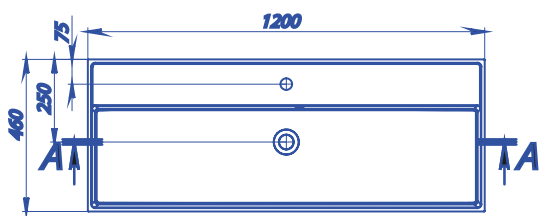

A-A

COSMOS |

Material	mirasoft
Coating	matte
Dimensions, mm	Ø 500 x 880
Depth of a bowl, mm	180
Product weight, kg	48,35
Overflow	no
The type of installation	freestanding
Complete set	a washbasin, documentation

COUNTRY

HOSET

COUNTRY |

A-A

Material	miramarble (cast marble)
Coating	glossy
Dimensions, mm	$\varnothing 419 \times 120$
Depth of a bowl, mm	100
Overflow	no
The type of installation	countertop
Complete set	a washbasin, documentation

CRASS 1200

HOSET

A-A

CRASS 1200 |

Material	miramarble (cast marble)
Coating	glossy
Dimensions, mm	1200 x 460 x 150
Depth of a bowl, mm	127
Overflow	yes
The type of installation	wall-mounted/countertop
Complete set	a washbasin, overflow, documentation

CRASS 460

Material	miramarble (cast marble)
Coating	glossy
Dimensions, mm	460 x 460 x 150
Depth of a bowl, mm	127
Overflow	yes
The type of installation	wall-mounted/countertop
Complete set	a washbasin, overflow, documentation