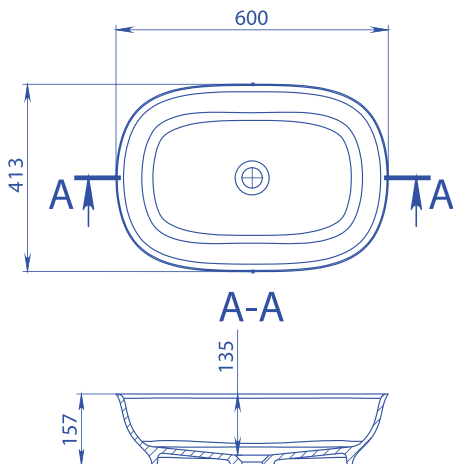

OPTIMUS |

Material	miramarble (cast marble)
Coating	glossy
Dimensions, mm	950 x 480 x 130
Depth of a bowl, mm	97
Overflow	yes
The type of installation	built-in / countertop
Complete set	a washbasin, overflow, documentation

SAN ANDREAS

Material	miramarble (cast marble)
Coating	glossy
Dimensions, mm	Ø 450 x 440
Depth of a bowl, mm	300
Product weight, kg	21,5
Overflow	no
The type of installation	countertop
Complete set	a washbasin, decorative overlay, documentation

A-A

SANTORINI |

Material	miramarble (cast marble)
Coating	glossy
Dimensions, mm	600 x 413 x 157
Depth of a bowl, mm	135
Product weight, kg	9,55
Overflow	no
The type of installation	countertop
Complete set	a washbasin, documentation

Material	miramarble (cast marble)
Coating	glossy
Dimensions, mm	880 x 600 x 450
Depth of a bowl, mm	123
Product weight, kg	46,1
Overflow	no
The type of installation	freestanding
Complete set	a washbasin, documentation