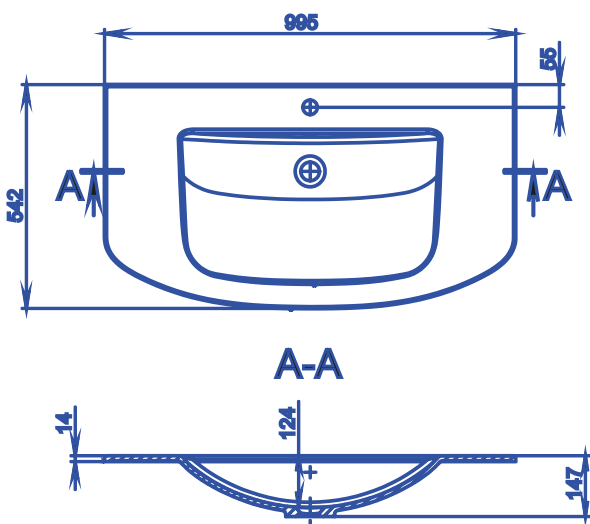

CRASS 800

A-A

Material	miramarble (cast marble)
----------	--------------------------

Coating	glossy
---------	--------

Dimensions, mm	800 x 460 x 150
----------------	-----------------

Depth of a bowl, mm	127
---------------------	-----

DEA 800

Material	miramarble (cast marble)
Coating	glossy
Dimensions, mm	800 x 542 x 149
Depth of a bowl, mm	124
Product weight, kg	12,95
Overflow	yes
The type of installation	built-in / countertop
Complete set	a washbasin, overflow, documentation

HOSET

DEA 1000

Material	miramarble (cast marble)
Coating	glossy
Dimensions, mm	995x542x149
Depth of a bowl, mm	124
Product weight, kg	16,5
Overflow	yes
The type of installation	built-in / countertop
Complete set	a washbasin, overflow, documentation

FONTANA

HOSET

FONTANA L

Material	mirasoft
Coating	matte
Dimensions, mm	1043 x 450 x 160
Depth of a bowl, mm	130
Overflow	integrated
The type of installation	countertop
Complete set	a washbasin, documentation