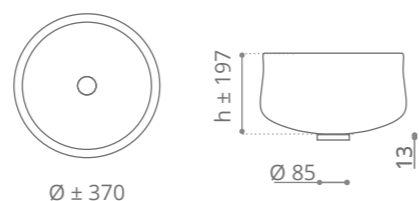

grey-white / chrome
OTTICOGWF4

grey-white / gold
OTTICOGWF3

Piletta in ottone a scarico libero e base anello inclusi
Brass free flow waste and base ring included

Canale Murano

Ø foro / hole = 45 mm
peso / weight
lavabo / washbasin = 6,40 kg
piletta / waste = 0,35 kg
anello / base ring = 0,42 kg