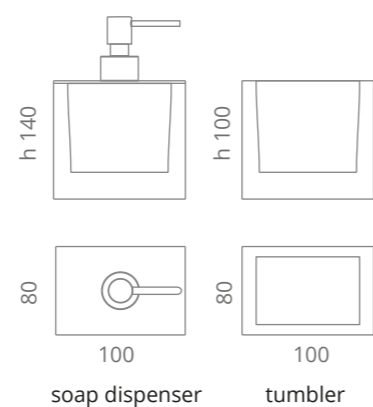

ROYAL Accessories
Vetro Freddo

ARIA UNO

shelf - stainless steel /VetroFreddo®
300 x 140 mm

ARIA DUE

shelf - stainless steel /VetroFreddo®
300 x 140 mm

ARIA TRE

shelf - stainless steel
Small 360 x 120 mm
Large 480 x 120 mm