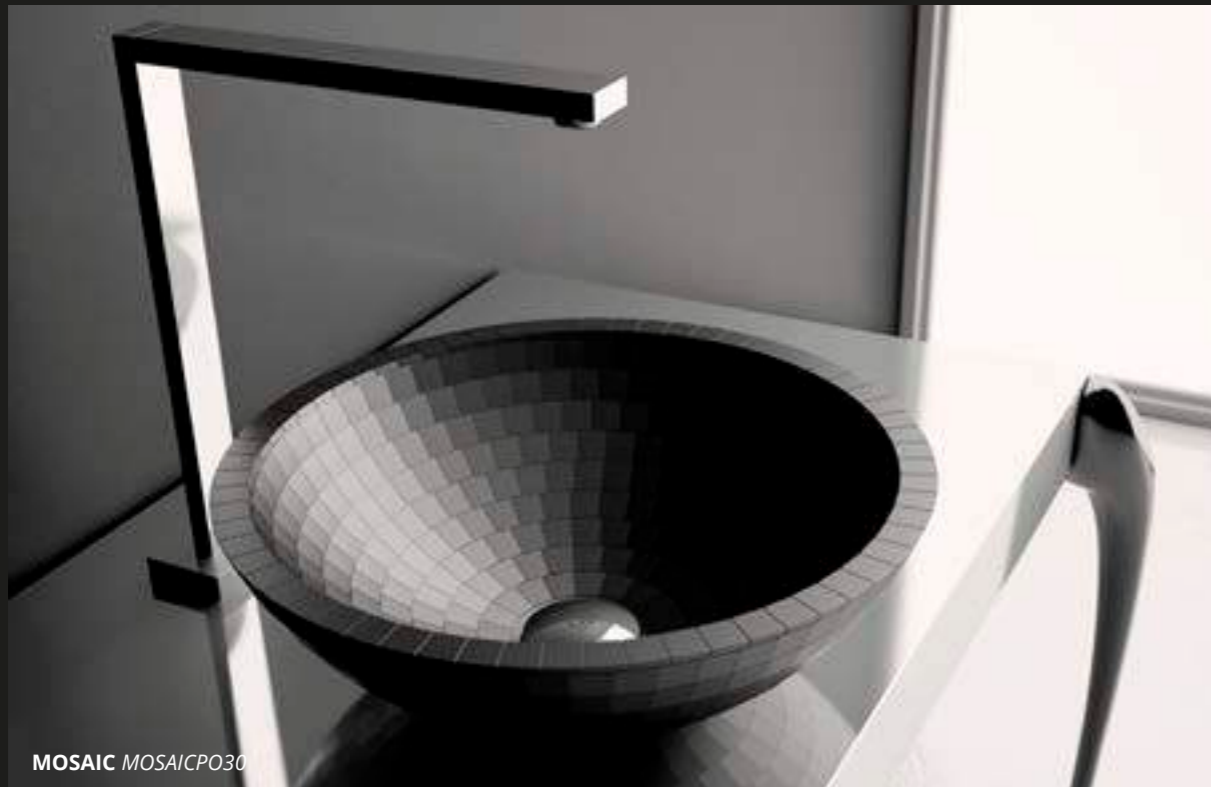

Mosaic

Ø 420 x h 145

Konka

Ø 450 x h 150