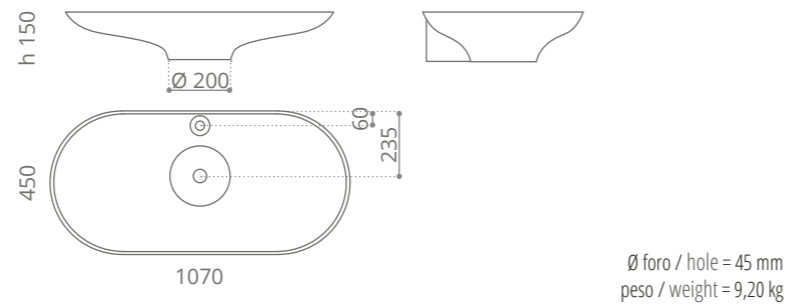

Kool oversized

Air

Infinity over
design by LEONARDO GIOMARELLI

Ala 80

Ala 100

Mosaic

Konka

Ø foro / hole = 45 mm
peso / weight = 12 kg