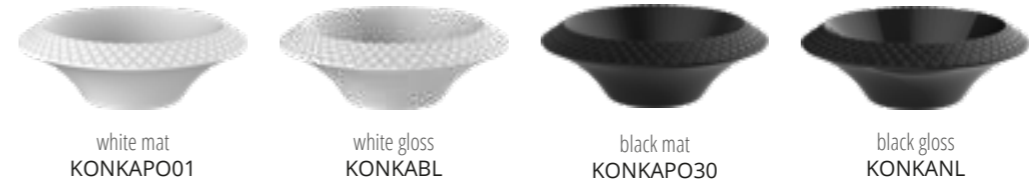

Kool oversized

Air

Infinity over
design by LEONARDO GIOMARELLI

Ala 80

Ala 100

Mosaic

Konka

Ø foro / hole = 45 mm
peso / weight = 12 kg