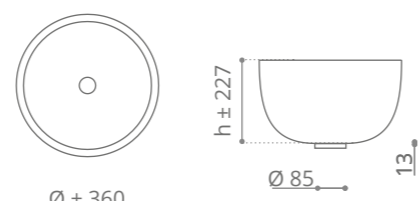

white-black / chrome
CANALEWBF4

white-black / gold
CANALEWBF3

Piletta in ottone a scarico libero e base anello inclusi
Brass free flow waste and base ring included

Ducale Murano Blu

Ø foro / hole = 45 mm
peso / weight
lavabo / washbasin = ±8,15 kg
piletta / waste = 0,35 kg
anello / base ring = 0,42 kg