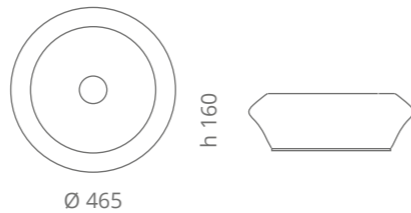

Isola Murano Small
design by **ALESSANDRO LENARDA**

Ø foro / hole = 45 mm
peso / weight = 4,70 kg

opal white
ISOLASMT36

mat opal white
ISOLASMS36

Piletta ABS a scarico libero e base in Vetrofreddo incluse.
Illuminazione led e trasformatore inclusi.
Abs free flow waste and Vetrofreddo base. Led lighting and transformer included.