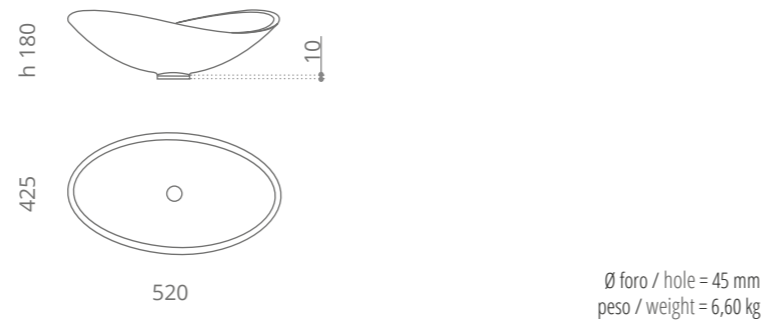

Infinity over
design by LEONARDO GIOMARELLI