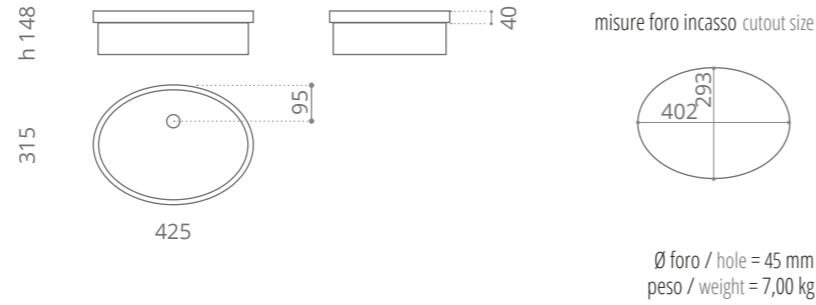

Ellisse FL Small