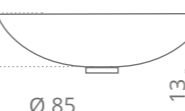

platinum / chrome
PREMIUMPLF4

Piletta in ottone a scarico libero e base anello inclusi Brass free flow waste and base ring included

Luxor Oval

h 150

Ø foro / hole = 45 mm
peso / weight
lavabo / washbasin = 6,40 kg
piletta / waste = 0,35 kg
anello / base ring = 0,42 kg