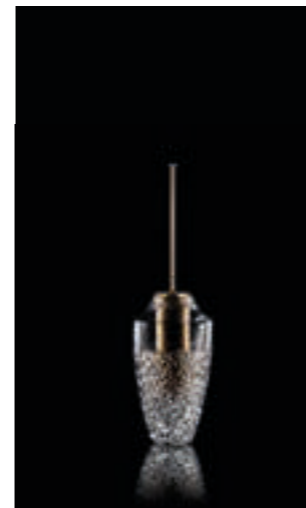

Kalahari Small
Glass

Graffiti Small
Glass

Metropole Small
Glass

Oro Small
Glass

Opera small
Cristallo DE' MEDICI Pb 24%

Opera XL
Cristallo DE' MEDICI Pb 24%

Canto Small
Cristallo DE' MEDICI Pb 24%

Canto XL
Cristallo DE' MEDICI Pb 24%