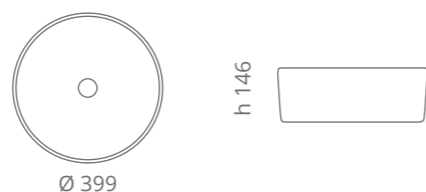

Ø foro / hole = 45 mm
peso / weight = 4,20 kg

champagne
MAREAK39HCH

moka
MAREAK39HMK

Marea Colour
design by **KARIM RASHID**
Karim

Ø foro / hole = 45 mm
peso / weight = 4,20 kg

saffron yellow
MAREAK39SY

powder pink
MAREAK39PP