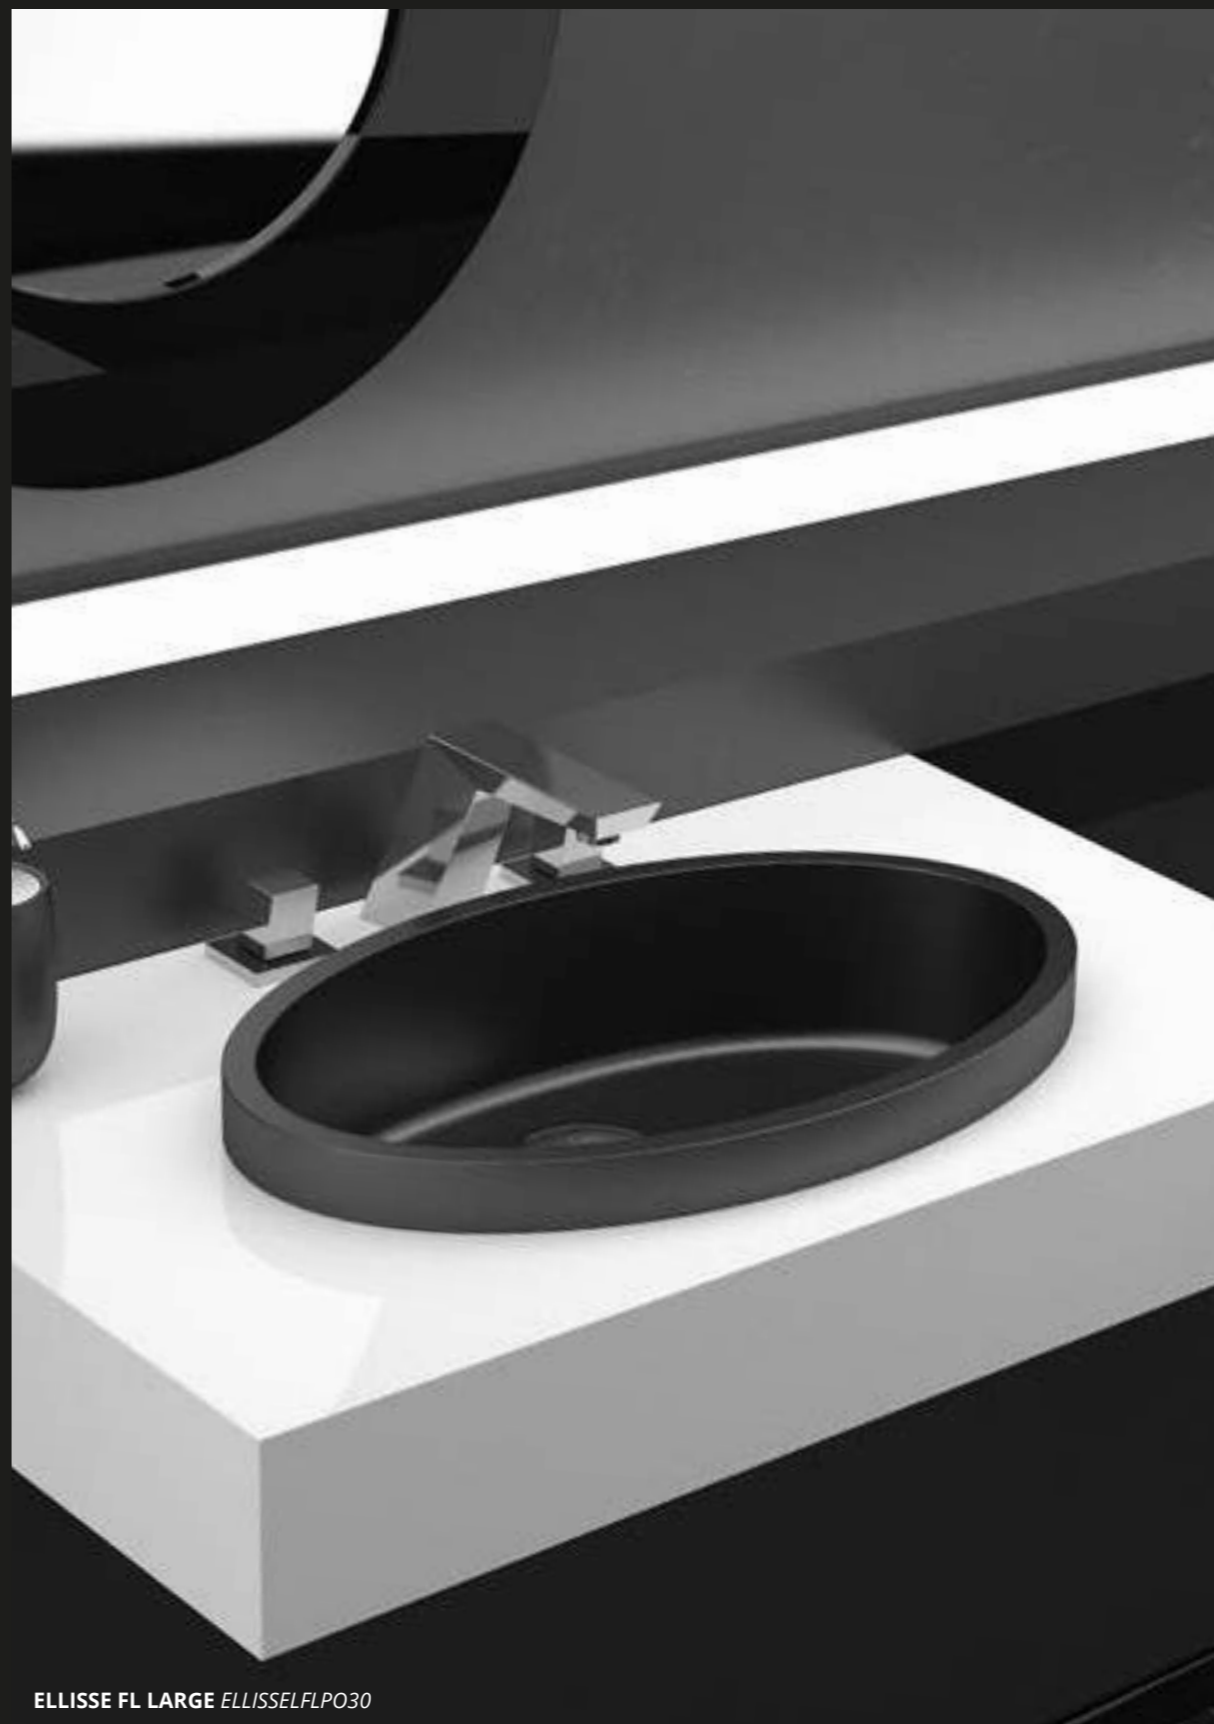

Ellisse FL

425 x 315 x h 148
SMALL

510 x 336 x h 148
LARGE

545 x 407 x h 147
XL

semi incasso semi recessed