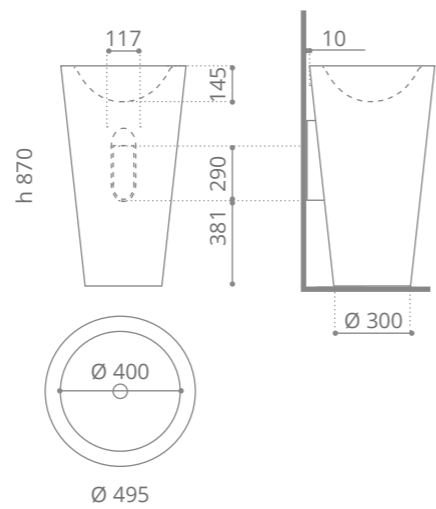

Ø foro / hole = 45 mm
peso / weight = 23,00 kg