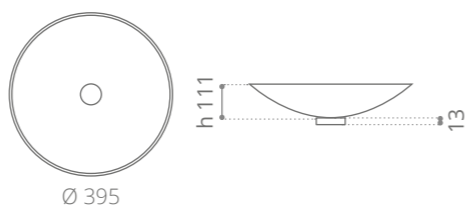

Ø foro / hole = 45 mm
peso / weight
lavabo / washbasin = 1,00 kg
piletta ABS / waste = 0,10 kg
anello / base ring = 0,42 kg