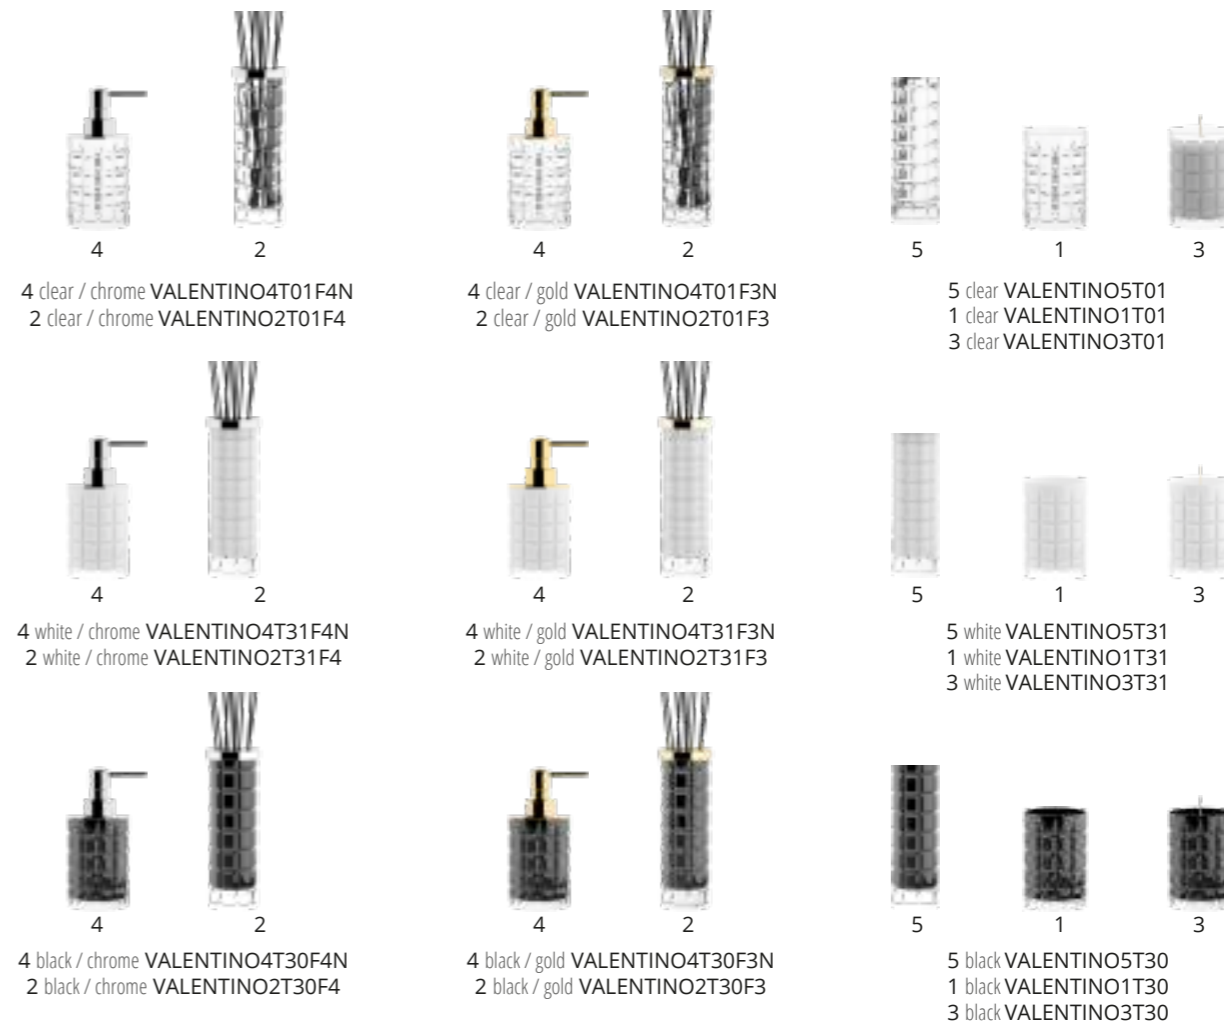

clear / gold
ICESSENCERAM1T01F3P

clear / gold
ICESSENCERAM2T01F3P

clear / gold
ICESSENCERAM3T01F3P

clear / chrome
ICESSENCERAM1T01F4P

clear / chrome
ICESSENCERAM2T01F4P

clear / chrome
ICESSENCERAM3T01F4P

Valentino Crystal