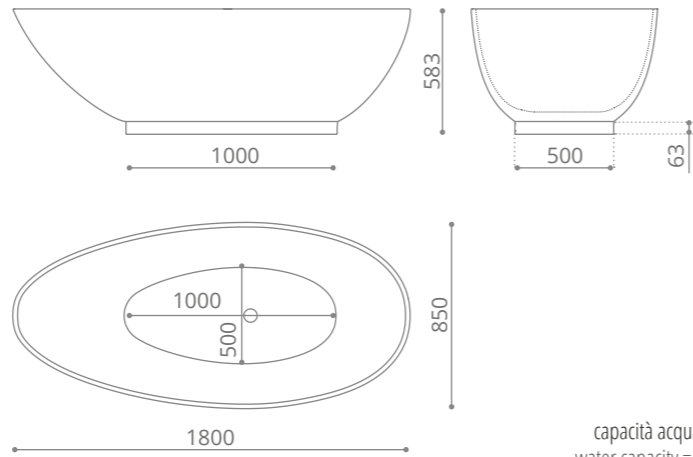

capacità acqua = ±250 Lt. circa
water capacity = ±250 Lt. approx.
peso / weight = 48,00 kg