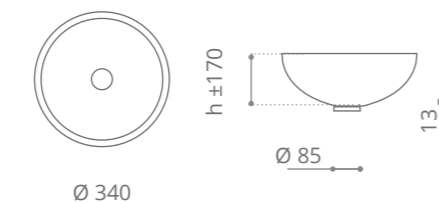

clear / chrome
ICE34T01F4

clear / gold
ICE34T01F3

Piletta in ottone a scarico libero e base anello inclusi Brass free flow waste and base ring included

Ice 34 Lux

Ø foro / hole = 45 mm
peso / weight
lavabo / washbasin = ±7,50 kg
piletta / waste = 0,35 kg
anello / base ring = 0,42 kg