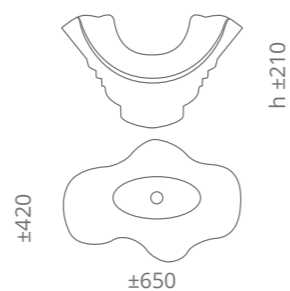

Ø foro / hole = 45 mm
peso / weight = 9,20 kg

black - gold
CALLABG

black - silver
CALLABS

Supporto in VetroFreddo nero incluso VetroFreddo black basement included

Arte Murano Uno

clear / gold leaf
ARTEUNOFOF4