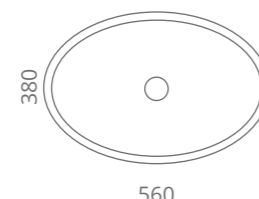

Luxor Oval XL

h 150

Ø foro / hole = 45 mm
peso / weight
lavabo / washbasin = 7,80 kg
piletta / waste = 0,35 kg
anello / base ring = 0,42 kg