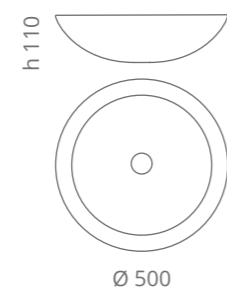

Ø foro / hole = 45 mm
peso / weight = 4,60 kg

Bordo finitura alluminio Edge aluminium colour

Ø foro / hole = 45 mm
peso / weight = 7,70 kg

Bordo finitura alluminio Edge aluminium colour

Ø foro / hole = 45 mm
peso / weight = 3,11 kg

Ø foro / hole = 45 mm
peso / weight = 3,56 kg