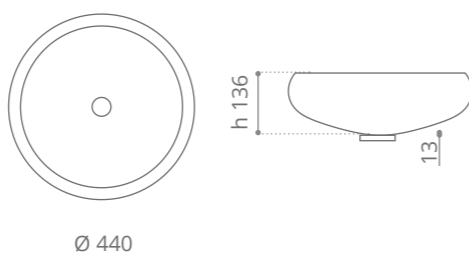

Scenic Astro

Ø foro / hole = 45 mm
peso / weight
lavabo / washbasin = 7,50 kg
piletta / waste = 0,35 kg
anello / base ring = 0,42 kg

clear / chrome
SCENICASTROT01F4

clear / gold
SCENICASTROT01F3

Piletta in ottone a scarico libero e base anello inclusi Brass free flow waste and base ring included