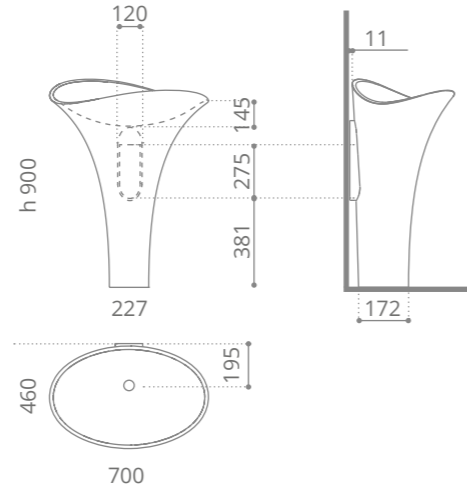

Flower Evolution

design by **MARCO PISATI**

VetroFreddo

Ø foro / hole = 45 mm
peso / weight = 22,00 kg

Corredato di piastra di ancoraggio a parete e piletta ABS cromo a scarico libero Equipped with wall fixing plate and chrome ABS free flow waste included