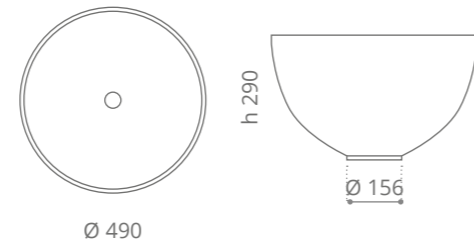

cognac
STONETO35

Cocoon 34

Ø foro / hole = 45 mm
peso / weight = 3,20 kg

white mat
COCOON34PO01

white gloss
COCOON34BL

black mat
COCOON34PO30

Cocoon Materic

Ø foro / hole = 45 mm
peso / weight = 6,40 kg