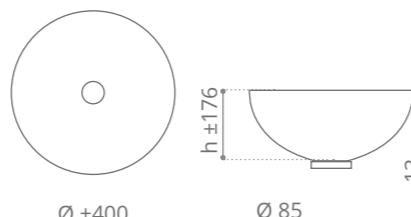

Ø foro / hole = 45 mm
peso / weight
lavabo / washbasin = 4,70 kg
piletta / waste = 0,35 kg
anello / base ring = 0,42 kg