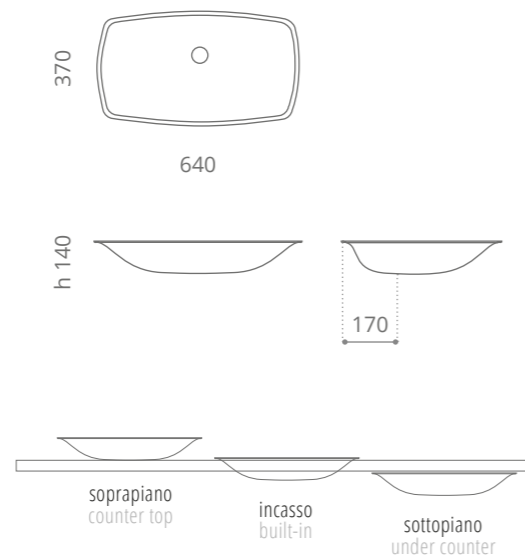

Ø foro / hole = 45 mm
peso / weight = 3,50 kg