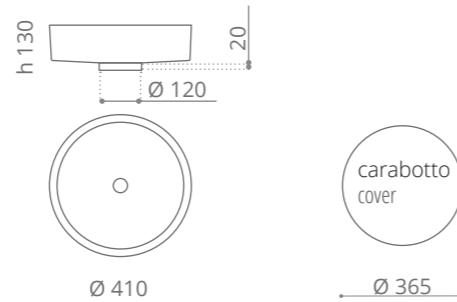

Ø foro / hole = 45 mm
peso / weight = 5,85 kg