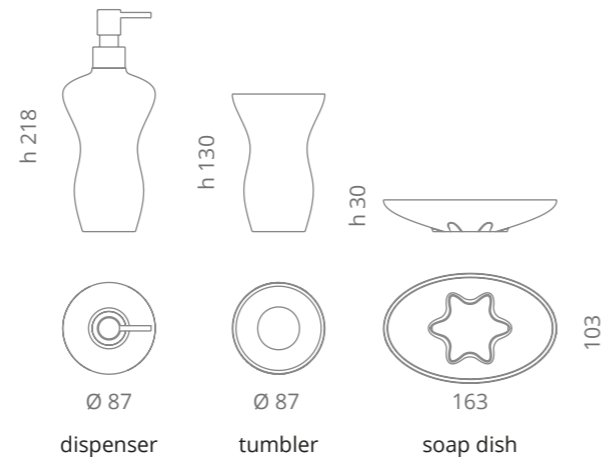

1 white mat / chrome DAME03PO01F4
2 white mat DAME02PO01
3 white mat DAME01PO01

1 white gloss / chrome DAME03BLF4
2 white gloss DAME02BL
3 white gloss DAME01BL

1 black mat / chrome DAME03PO30F4
2 black mat DAME02PO30
3 black mat DAME01PO30