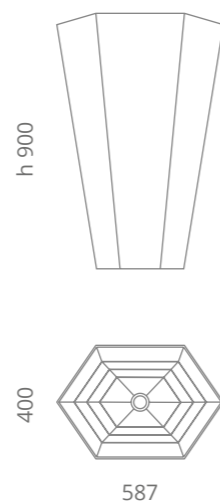

Ø foro / hole = 45 mm
peso / weight = 22 kg