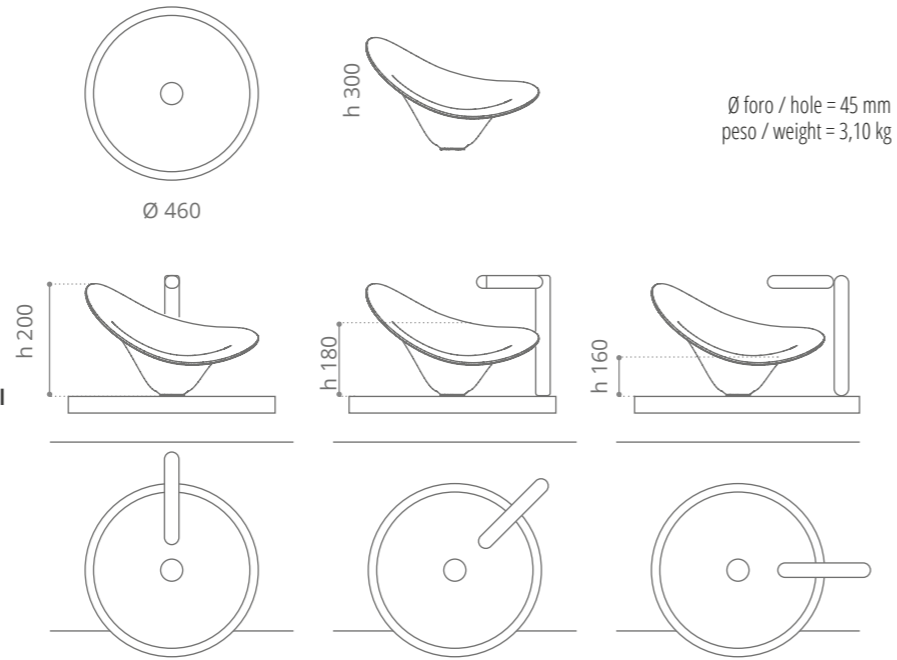

Flower
design by **MARCO PISATI**

Ø foro / hole = 45 mm
peso / weight = 3,10 kg

Infinity Colour
design by **LEONARDO GIOMARELLI**

Ø foro / hole = 45 mm
peso / weight = 3,30 kg

Infinity Starlight
design by **LEONARDO GIOMARELLI**