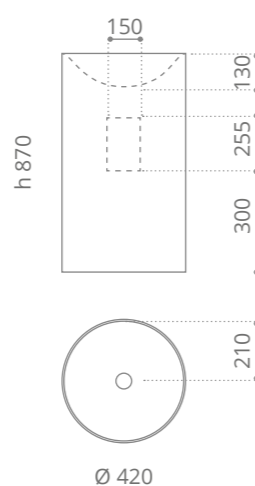

Ø foro / hole = 45 mm
peso / weight = 28,50 kg