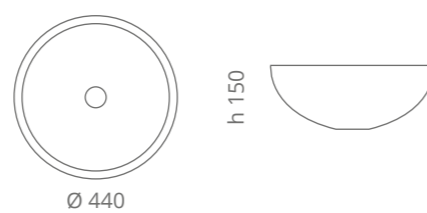

white / gold
KALAHARI30WG

black / silver
KALAHARI30BS

Kalahari 40

Ø foro / hole = 45 mm
peso / weight = 4,30 kg

white / gold
KALAHARI40WG

black / silver
KALAHARI40BS

Kalahari 44

Ø foro / hole = 45 mm
peso / weight = 5,20 kg