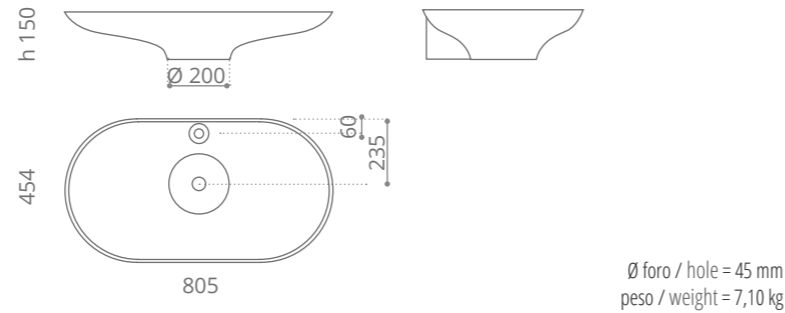

Kool oversized

Air

Infinity over
design by LEONARDO GIOMARELLI

Ala 80

Ala 100

Mosaic

Konka

Ø foro / hole = 45 mm
peso / weight = 12 kg