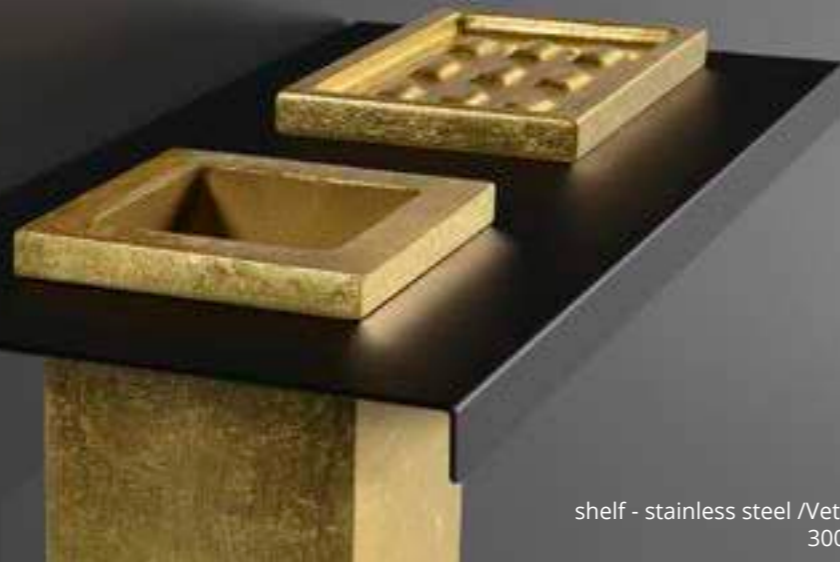

ROYAL Accessories
Vetro Freddo

ARIA UNO

shelf - stainless steel /VetroFreddo®
300 x 140 mm

ARIA DUE

shelf - stainless steel /VetroFreddo®
300 x 140 mm

ARIA TRE

shelf - stainless steel
Small 360 x 120 mm
Large 480 x 120 mm