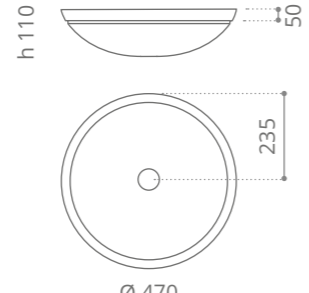

white mat
CIRCUS50PO01

black mat
CIRCUS50PO30

silver leaf 3d
CIRCUS50FA

gold leaf 3d
CIRCUS50FO

copper leaf 3d
CIRCUS50FR

Circus 50 FL

misure foro incasso
cutout size

Ø foro / hole = 45 mm
peso / weight = 8,80 kg