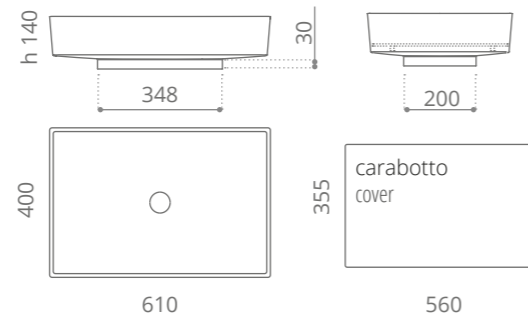

Four Vision

Ø foro / hole = 45 mm
peso / weight = 6,14 kg

Lavabo fornito con carabotto incluso Washbasin supplied with cover included

Blade Lux

Ø foro / hole = 45 mm
peso / weight = 6,70 kg

silver leaf 3d
BLADEFA