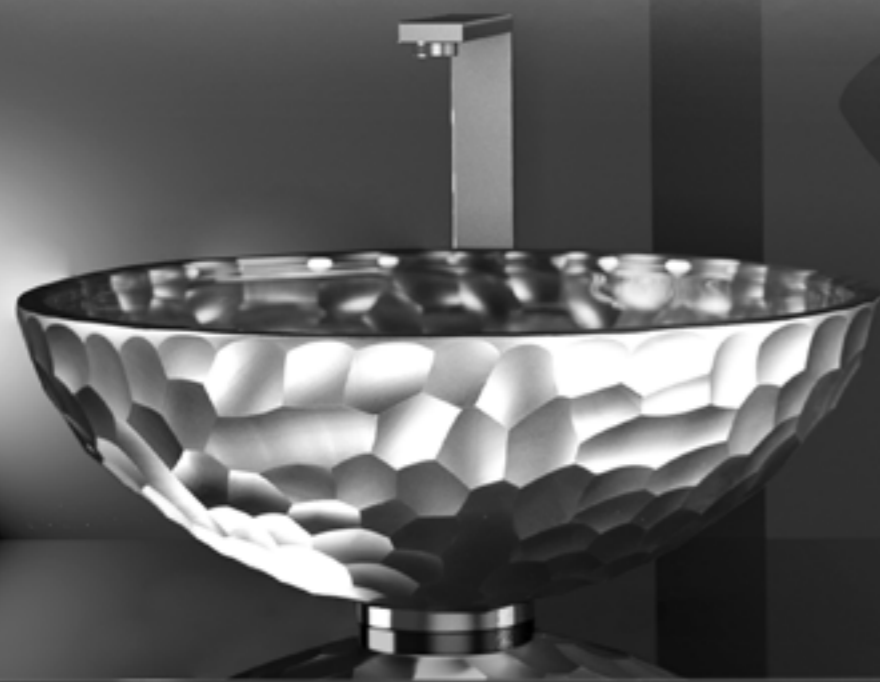

Orma

Florence Glass
ATELIER

WASHBASINS

199

LAVABI

ORMA ORMA40SLM

Ø 400 x h 150

Ø 440 x h 150