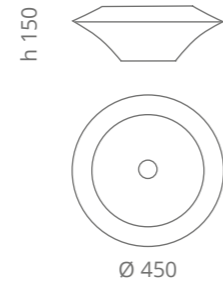

Kool oversized

Air

Infinity over
design by LEONARDO GIOMARELLI

Ala 80

Ala 100

Mosaic

Konka

Ø foro / hole = 45 mm
peso / weight = 12 kg