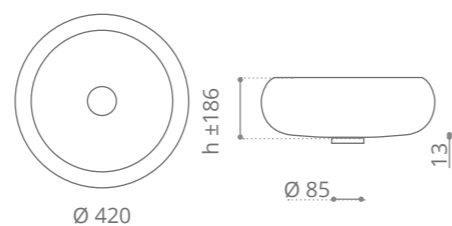

Glo Ball Crystal Ice

Ø foro / hole = 45 mm
peso / weight
lavabo / washbasin = 19,20 Kg
piletta / waste = 0,35 kg
anello / base ring = 0,42 kg