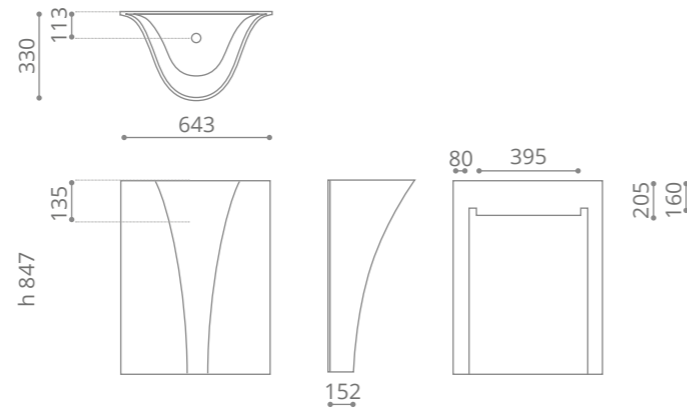

VetroFreddo

Ø foro / hole = 45 mm
peso / weight = 21 kg