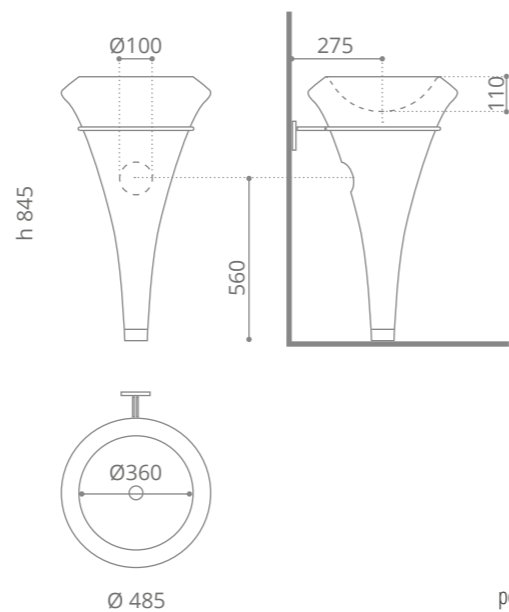

Ø foro / hole = 45 mm
peso / weight = 10,00 kg

Soffiato interamente a bocca in vetro di Murano opale bianco.
Completo di anello cromato con piastra per fissaggio a parete. Basetta cilindrica in acciaio cromato.
Piletta Abs cromo ed illuminazione led con trasformatore inclusi.
Mouth blown Murano glass in opaline white.
Equipped with chrome ring and chrome plate for wall fixation. Cylindrical floor base in chrome steel.
ChromeABS free flow waste and led lighting with transformer included.