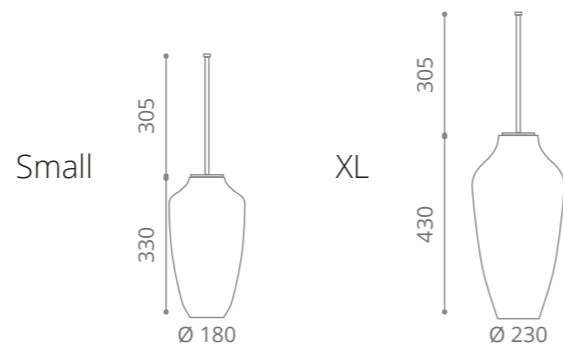

Special One

Luxury Toilet Brush Holder

Eventuali piccole imperfezioni sono la caratteristica di un prodotto artigianale
Possible tiny imperfections highlight the character of an artisanal product

Kalahari Small
Glass