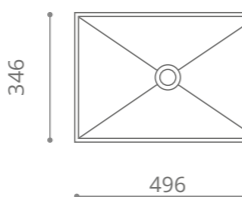

Skyline L

Ø foro / hole = 45 mm
peso / weight = 7,50 kg