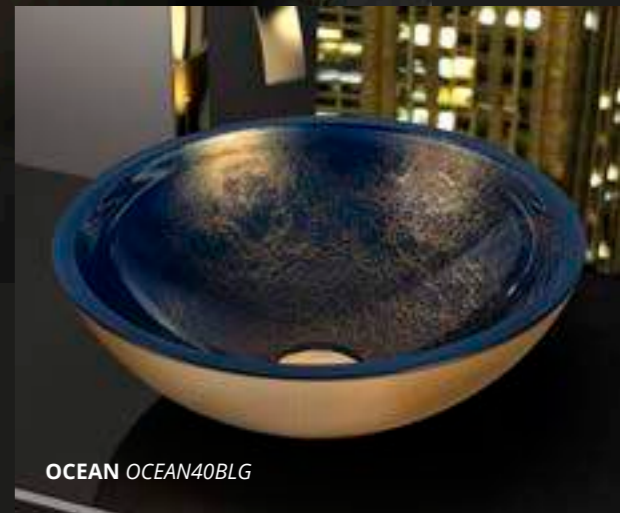

OCEAN OCEAN40BG

OCEAN OCEAN40WG
LYRIC manopole rubinetto in cristallo - crystal faucet handles
Glamorous Tuning Collection

Ø 340 x h 125

Ø 400 x h 150

OCEAN OCEAN40BLG

Orma

Florence Glass
ATELIER

WASHBASINS