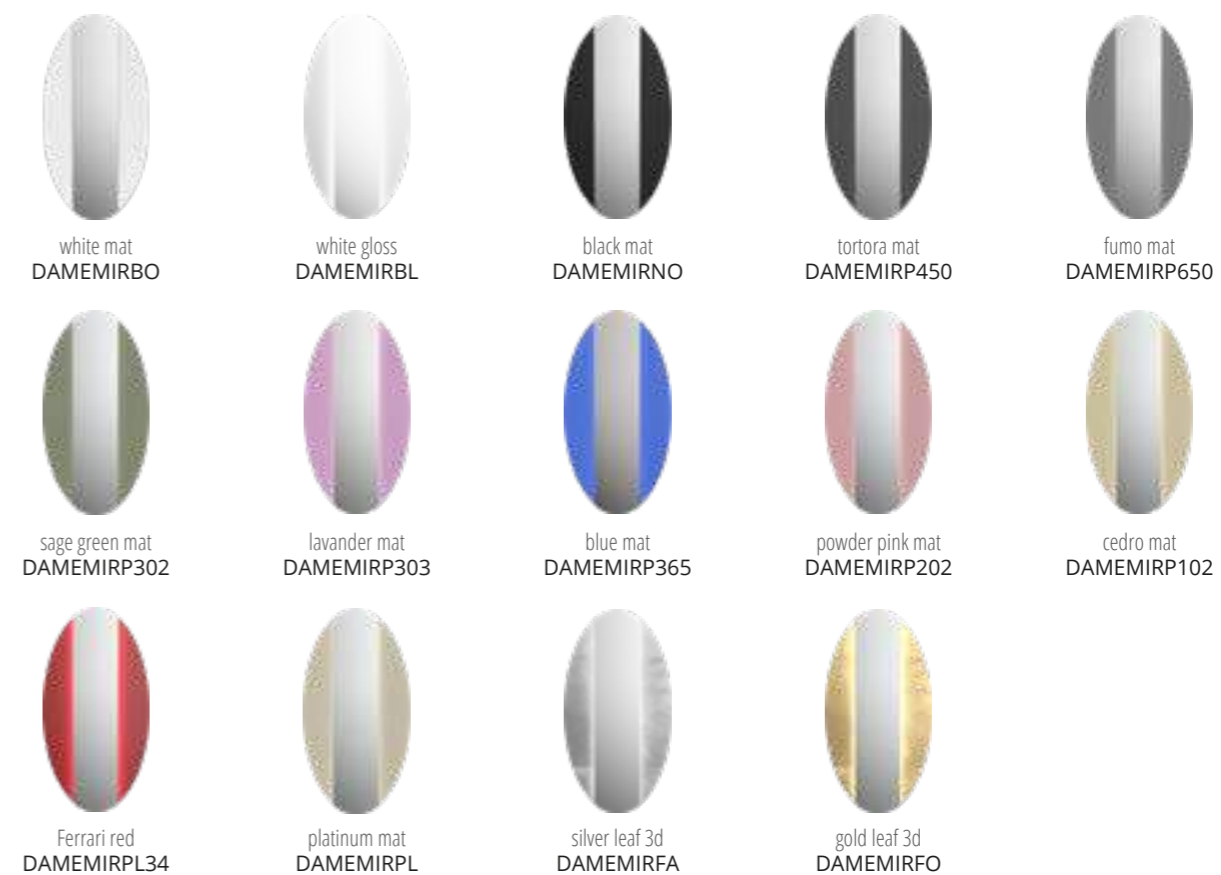

peso / weight = 28,00 kg

Specchio Lambo

Lambo Mirror

MDF wood
Specchiera retroilluminata a led con trasformatore integrato
Led backlit mirror with integrated transformer