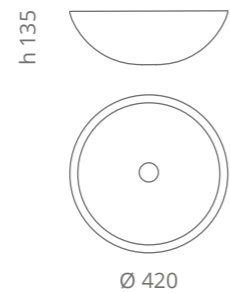

Circus 43 Travertino

Ø foro / hole = 45 mm
peso / weight = 7,00 kg