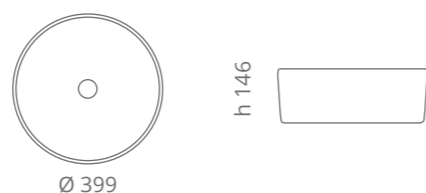

Ø foro / hole = 45 mm
peso / weight = 4,20 kg