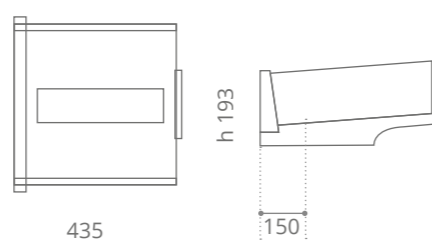

Ø foro / hole = 45 mm
peso / weight = 9,20 kg

black - gold
CALLABG

black - silver
CALLABS

Supporto in VetroFreddo nero incluso VetroFreddo black basement included

Arte Murano Uno

clear / gold leaf
ARTEUNOFOF4