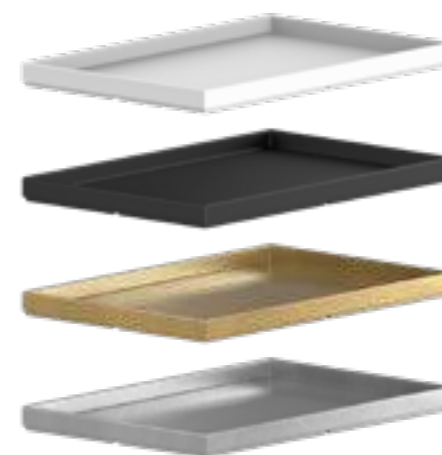

white
LOUNGE201

black mat
LOUNGE2NO

gold leaf
LOUNGE2FO

silver leaf
LOUNGE2FA