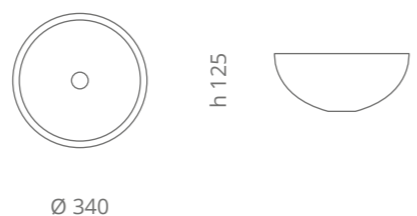

Metropole Round 34

Ø foro / hole = 45 mm
peso / weight = 3,10 kg

white
METROPOLE34WT

silver
METROPOLE34SL

gold
METROPOLE34GD

rose gold
METROPOLE34PG

platinum
METROPOLE34PL

bronze
METROPOLE34BZ