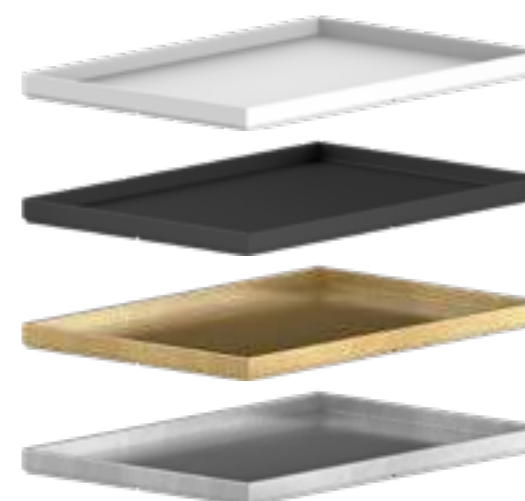

white
LOUNGE201

black mat
LOUNGE2NO

gold leaf
LOUNGE2FO

silver leaf
LOUNGE2FA

LOUNGE TRE

Pert
vassoio portaoggetti accessory tray

white
LOUNGE301

black mat
LOUNGE3NO