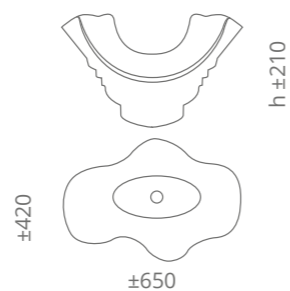

black / gold leaf
ARTEDUENFOF4

Ø foro / hole = 45 mm
peso / weight = 8,40 kg

Piletta in ottone a scarico libero inclusa Brass free flow waste included