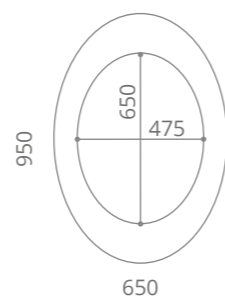

Specchio Ovale

Oval Mirror

MDF wood

peso / weight = 8,50 kg

Specchio Dame

Dame Mirror

MDF wood
Specchiera retroilluminata a led con trasformatore integrato
Led backlit mirror with integrated transformer

design by **VINCENZO MISSANELLI**

peso / weight = 28,00 kg

Specchio Lambo

Lambo Mirror

MDF wood
Specchiera retroilluminata a led con trasformatore integrato
Led backlit mirror with integrated transformer

peso / weight = 10,00 kg