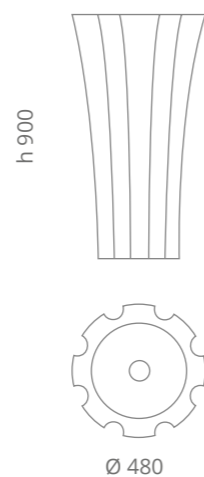

Ø foro / hole = 45 mm
peso / weight = 22 kg