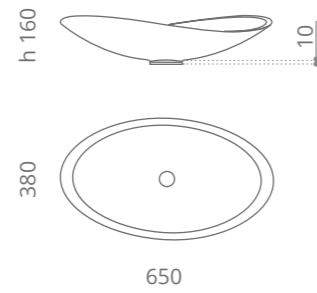

Flower
design by **MARCO PISATI**

Ø foro / hole = 45 mm
peso / weight = 3,10 kg

Infinity Colour
design by **LEONARDO GIOMARELLI**

Ø foro / hole = 45 mm
peso / weight = 3,30 kg

Infinity Starlight
design by **LEONARDO GIOMARELLI**