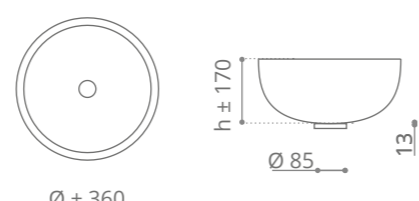

blue aventurine / chrome
DUCALEBLUF4

blue aventurine / gold
DUCALEBLUF3

Piletta in ottone a scarico libero e base anello inclusi
Brass free flow waste and base ring included

Ducale Murano Nero

Ø foro / hole = 45 mm
peso / weight
lavabo / washbasin = ±6,85 kg
piletta / waste = 0,35 kg
anello / base ring = 0,42 kg