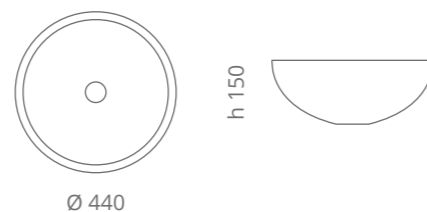

Ø foro / hole = 45 mm
peso / weight = 5,20 kg