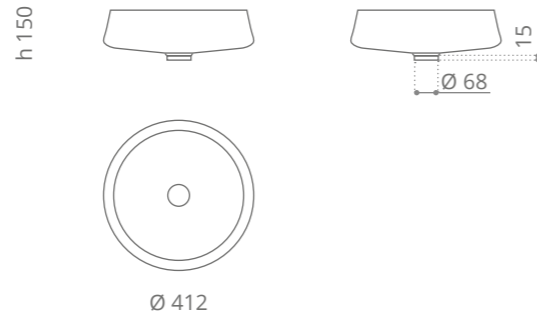

Ø foro / hole = 45 mm
peso / weight = +/- 3,80 kg

Bordo finitura alluminio Edge aluminium colour