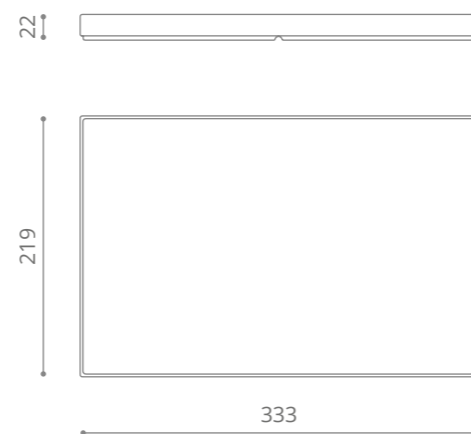

white
LOUNGE201

black mat
LOUNGE2NO

gold leaf
LOUNGE2FO

silver leaf
LOUNGE2FA