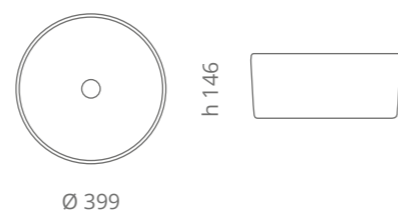

Line Katino

Ø foro / hole = 45 mm
peso / weight = 4,20 kg

platinum
LINEK39PL

bronze
LINEK39BZ

anthracite
LINEK39AT

Bamboo Katino

Ø foro / hole = 45 mm
peso / weight = 4,20 kg

black
BAMBOOK39NO