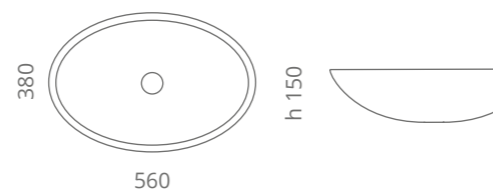

Ice Oval Lux SOTTO

Ø foro / hole = 45 mm
peso / weight
lavabo / washbasin = 6,40 kg
piletta / waste = 0,24 kg

Piletta universale in ottone inclusa Universal brass waste included

Ice Oval Lux XL SOTTO

Ø foro / hole = 45 mm
peso / weight
lavabo / washbasin = ±7,80 kg
piletta / waste = 0,24 kg