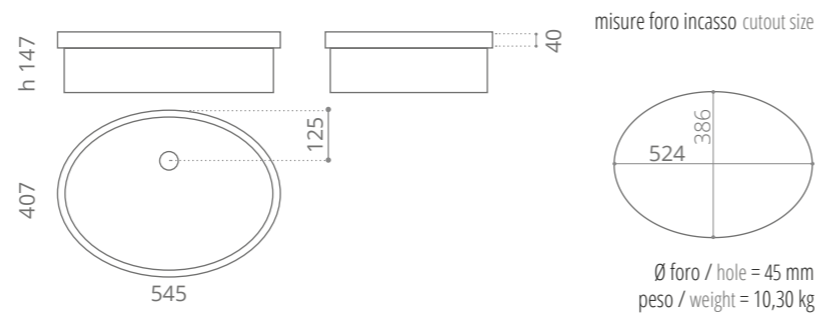

Ellisse FL XL