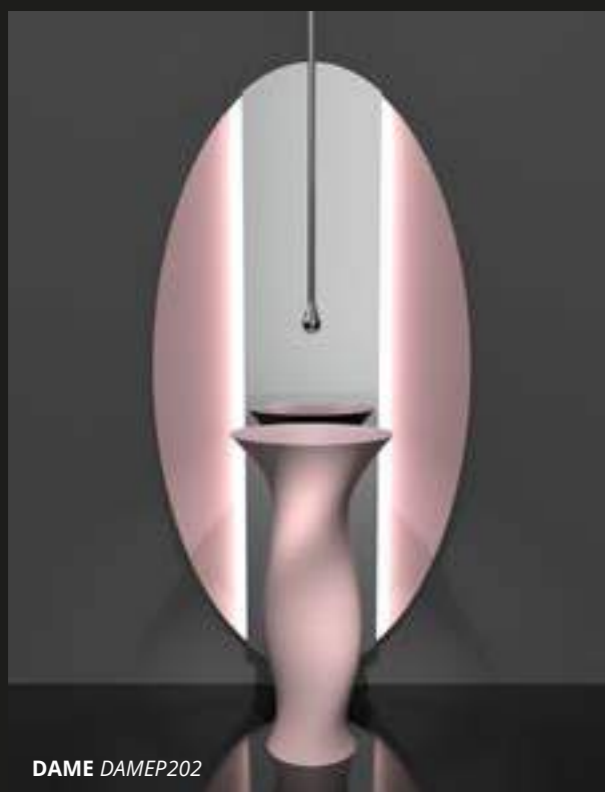

DAME DAMEP303

DAME DAMEP202