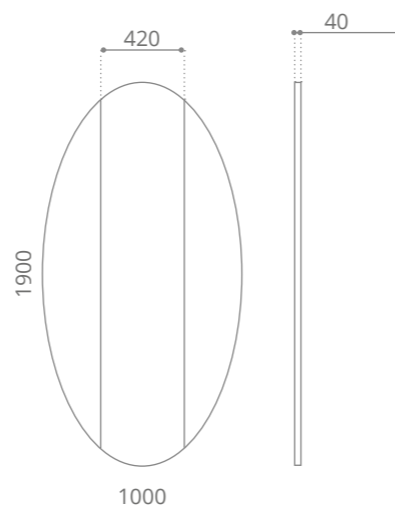

Oval Mirror

MDF wood

peso / weight = 8,50 kg

Specchio Dame

Dame Mirror

MDF wood
Specchiera retroilluminata a led con trasformatore integrato
Led backlit mirror with integrated transformer

design by **VINCENZO MISSANELLI**