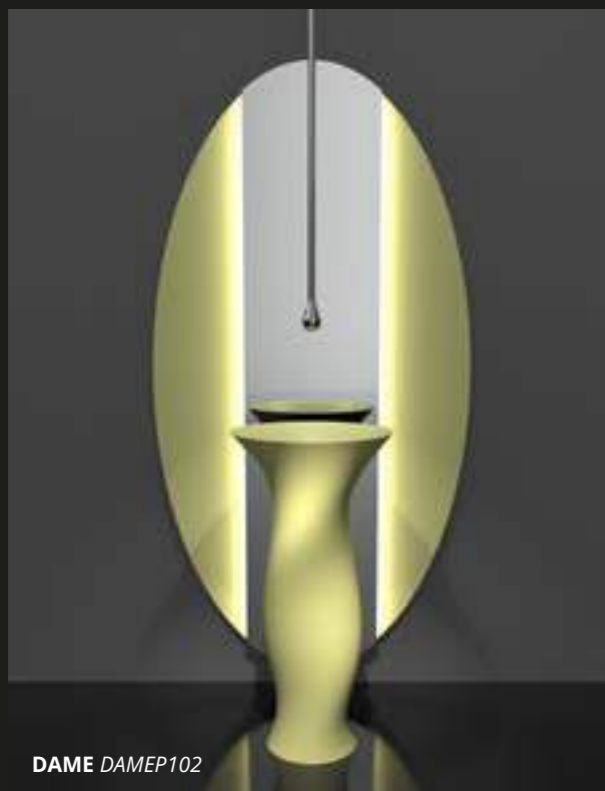

Dame

design by VINCENZO MISSANELLI

Vetro Freddo®

FREESTANDING WASHBASINS

LAVABI DA TERRA

DAME DAMEFO
DAME specchio - mirror DAMEMIRFO
FLOWER STYLE vasca - bathtub FLOSTYFO

Ø 450 x h 900

DAME DAMEP102