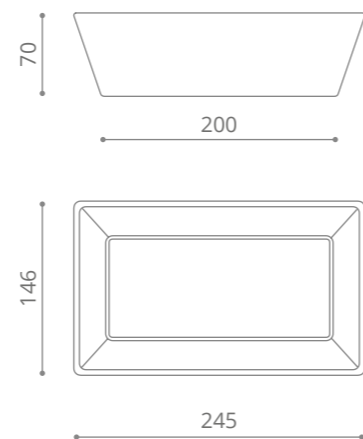

white
LOUNGE101

black mat
LOUNGE1NO

gold leaf
LOUNGE1FO

silver leaf
LOUNGE1FA