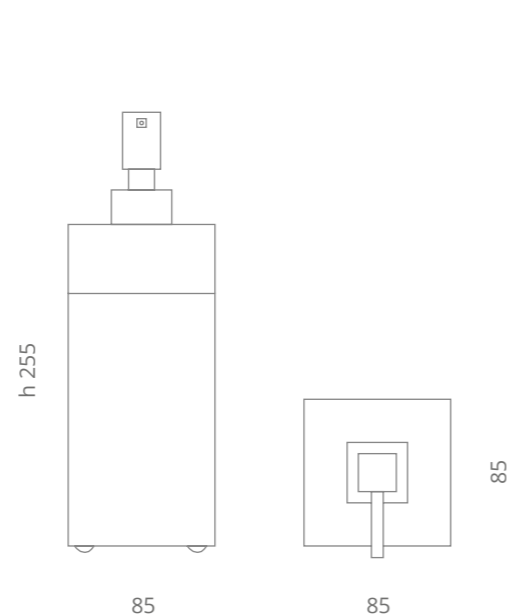

Valentino Crystal

Linea Glass

Royal Dispenser Glass