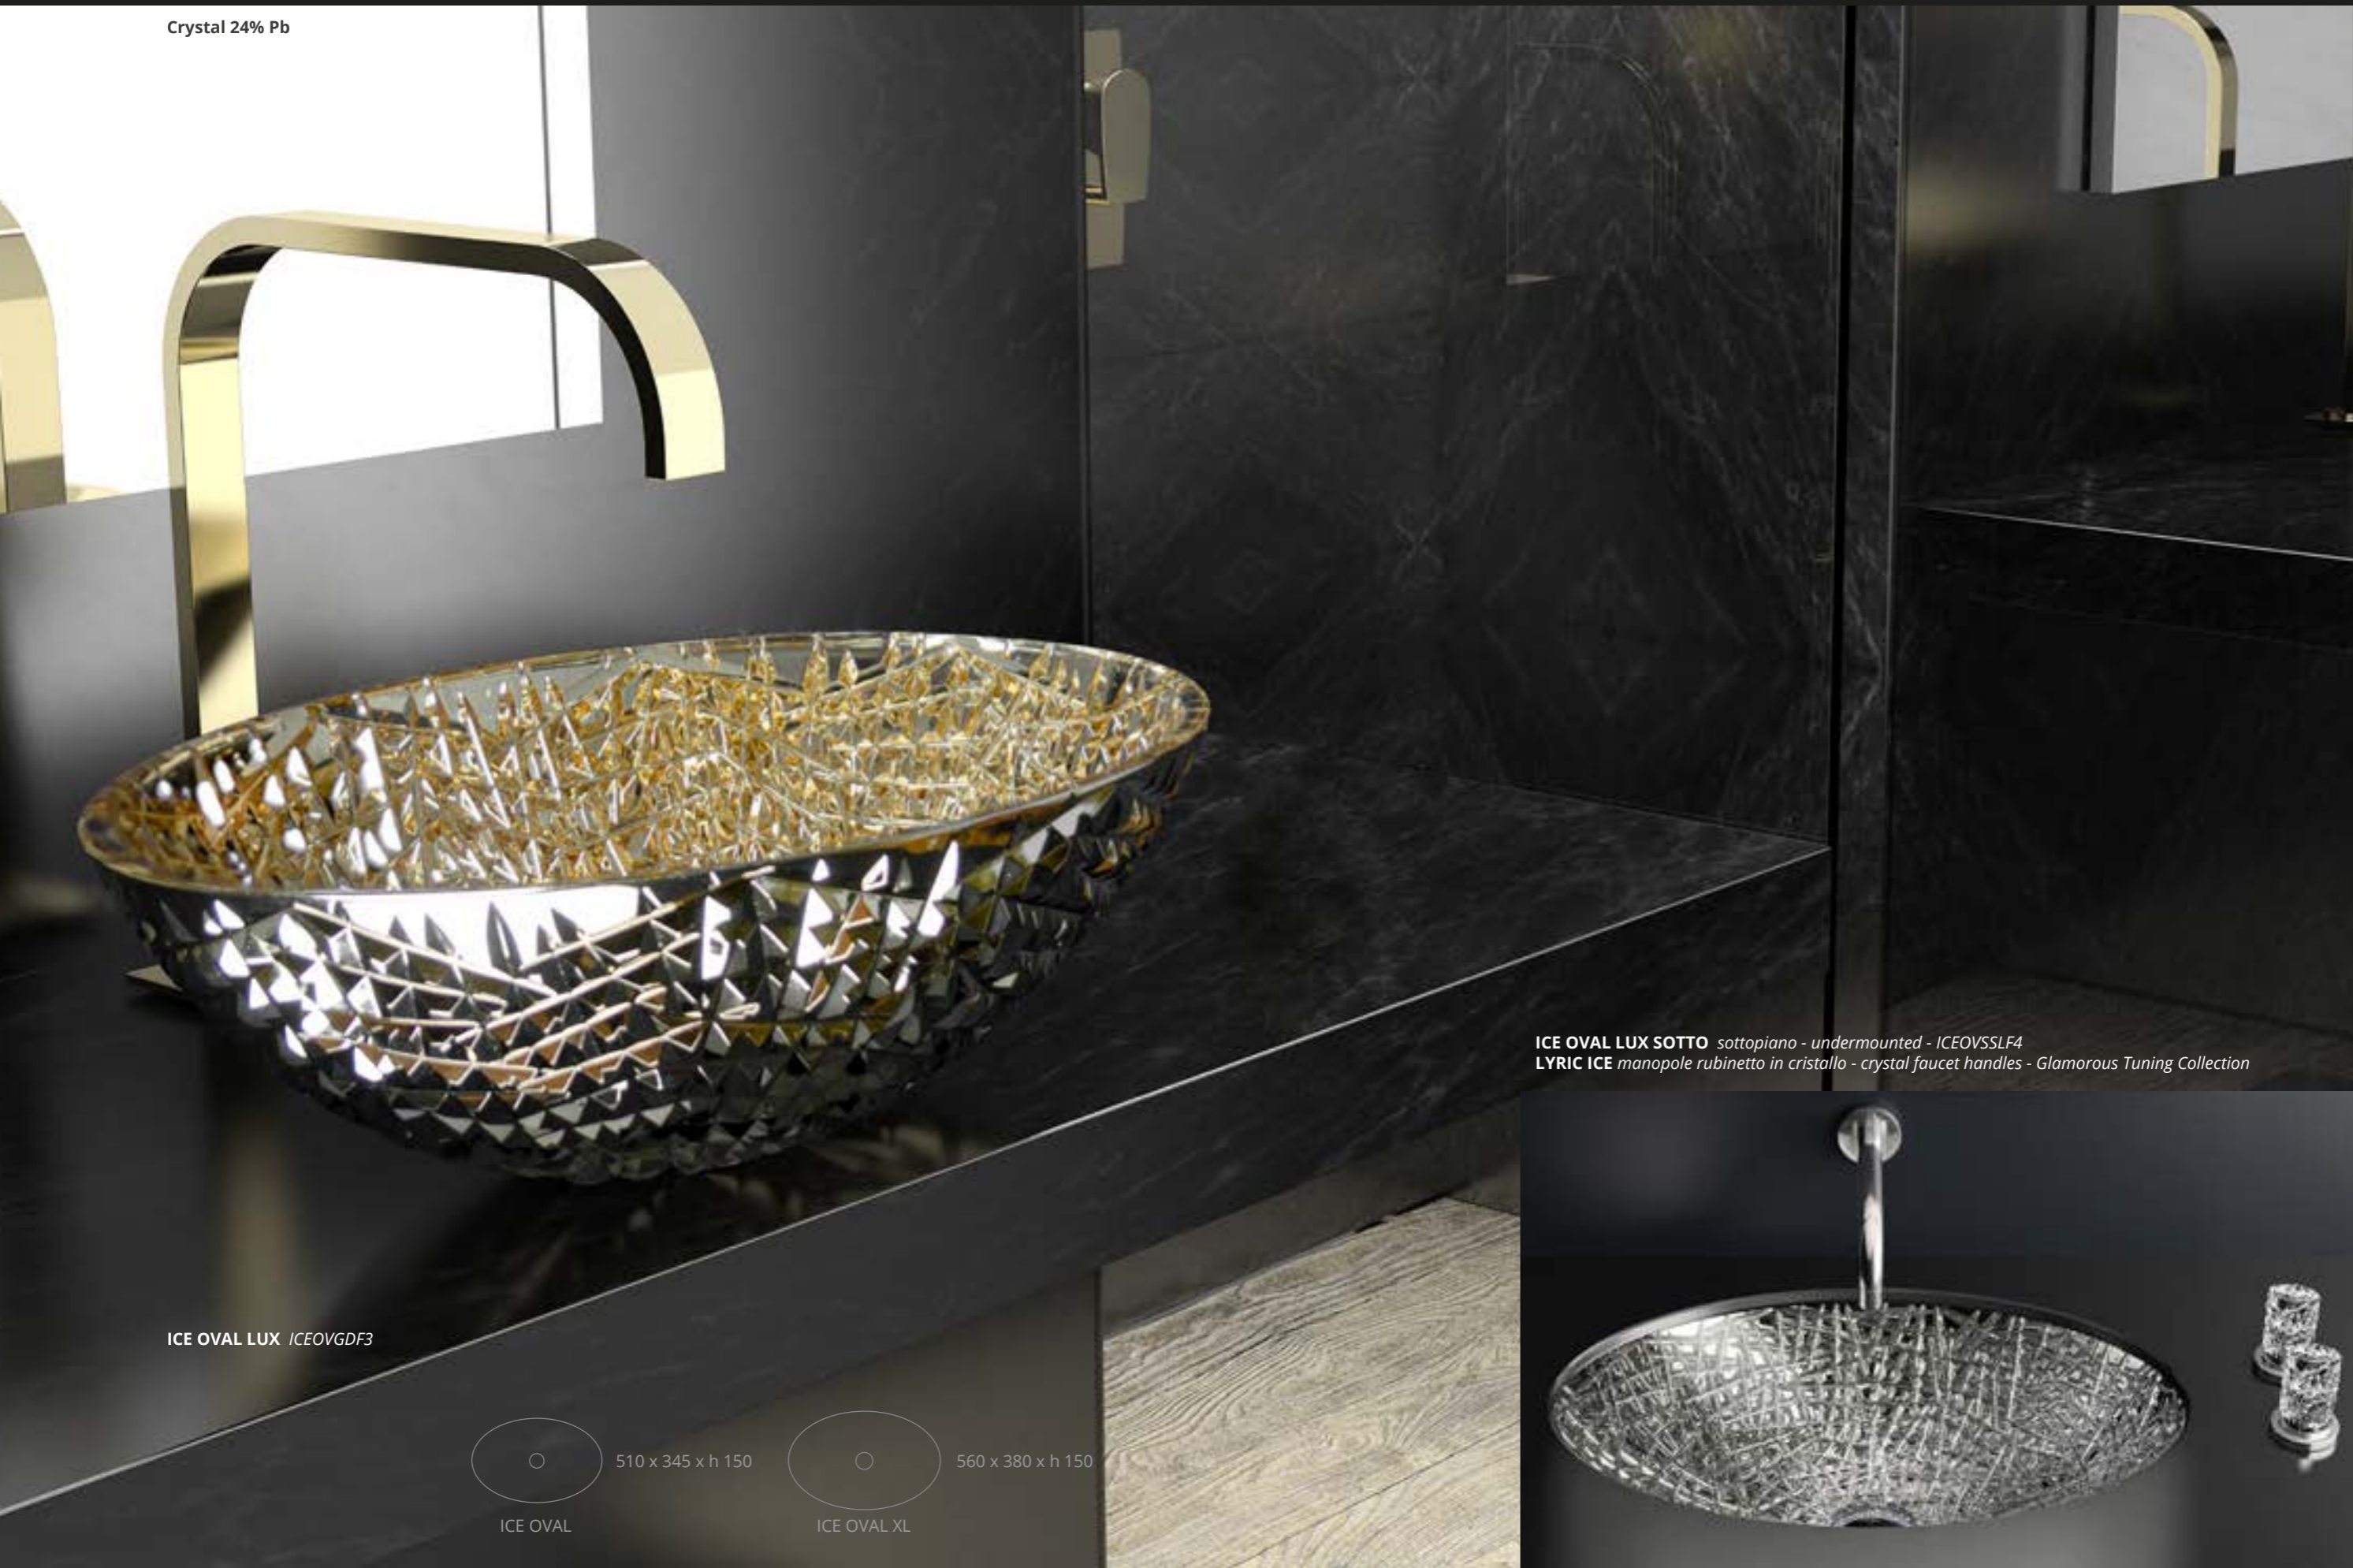

510 x 345 x h 150

ICE OVAL

560 x 380 x h 150

ICE OVAL XL

Ice Oval Lux

Crystal 24% Pb

Cristallo
DE' MEDICI
Pb 24%

ICE OVAL LUX SOTTO sottopiano - undermounted - ICEOVSSLF4
LYRIC ICE manopole rubinetto in cristallo - crystal faucet handles - Glamorous Tuning Collection