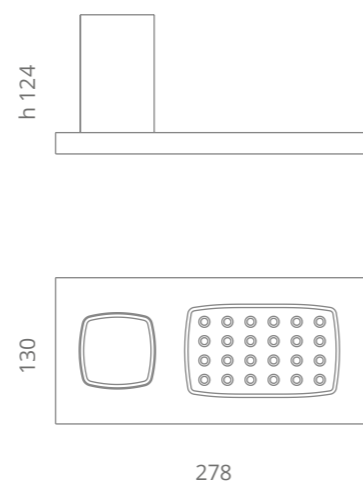

ROYAL Accessories
Vetro Freddo

ARIA UNO

shelf - stainless steel /VetroFreddo®
300 x 140 mm

ARIA DUE

shelf - stainless steel /VetroFreddo®
300 x 140 mm

ARIA TRE

shelf - stainless steel
Small 360 x 120 mm
Large 480 x 120 mm