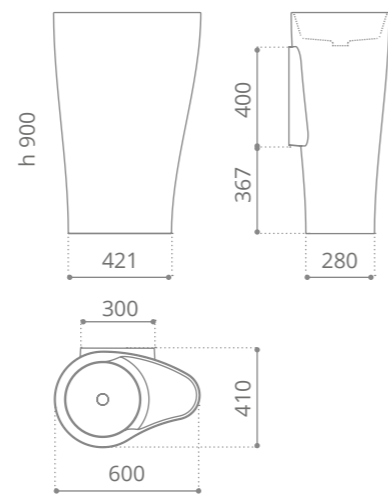

Khorus

design by **VINCENZO MISSANELLI**

VetroFreddo

con o senza foro rubinetto
with or without tap hole

Ø foro / hole = 45 mm
peso / weight = 26,45 kg

white mat
KHORUSPO01

con foro rubinetto
with tap hole
KHORUSPO01M