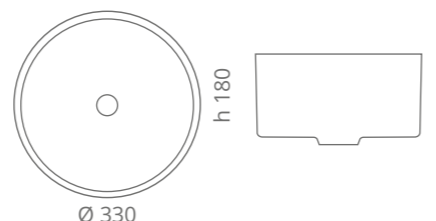

Ø foro / hole = 45 mm
peso / weight
lavabo / washbasin = ± 8 / 9 kg
piletta / waste = 0,35 kg