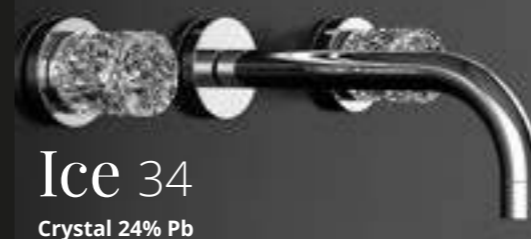

Ice 34
Crystal 24% Pb

ICE 34 ICE34T01F4
LYRIC ICE manopole rubinetto in cristallo - crystal faucet handles - Glamorous Tuning Collection

Ø 435 x h 175

Ø 340 x h ± 170

Cristallo
DE' MEDICI
Pb 24%

WASHBASINS

37

LAVABI