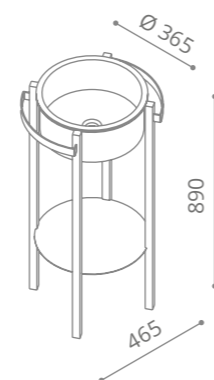

peso / weight = 9,00 kg