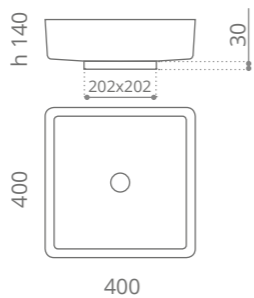

Ø foro / hole = 45 mm
peso / weight = 4,65 kg