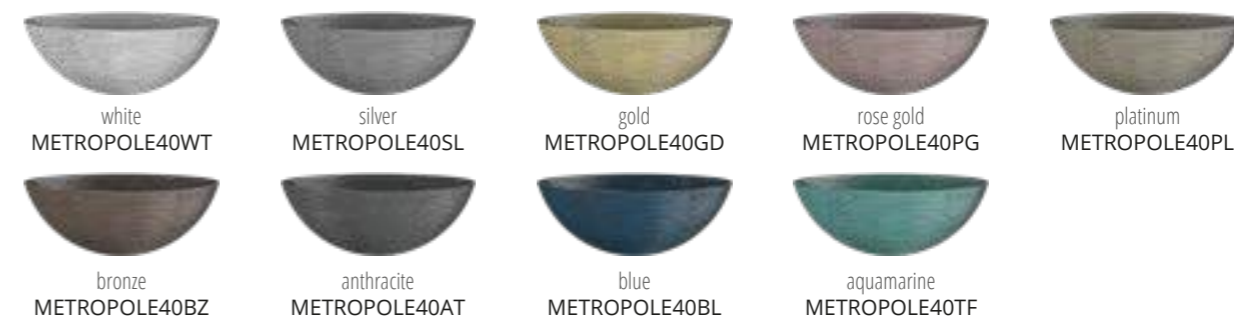

Ø foro / hole = 45 mm
peso / weight = 4,30 kg

Ø foro / hole = 45 mm
peso / weight = 3,40 kg

Ø foro / hole = 45 mm
peso / weight = 3,40 kg

Disegno tecnico per versione da sottopiano disponibile su richiesta Technical drawing for undermount version available on request

Ø foro / hole = 45 mm
peso / weight = 3,40 kg

Ø foro / hole = 45 mm
peso / weight = 3,40 kg