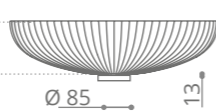

Ø foro / hole = 45 mm
peso / weight
lavabo / washbasin = 9,40 kg
piletta / waste = 0,35 kg
anello / base ring = 0,42 kg