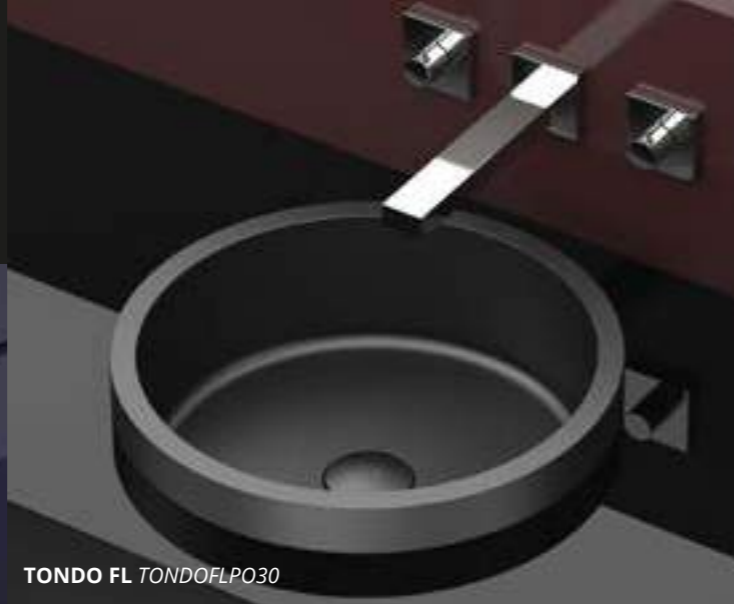

Tondo FL

TONDO FL TONDOFLPO30