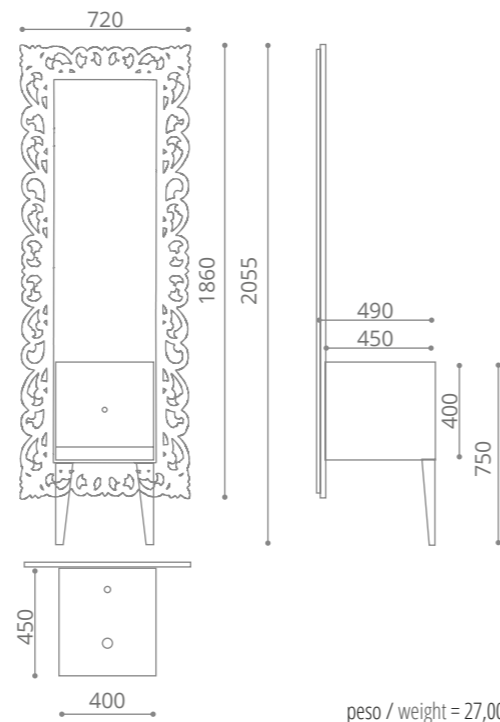

peso / weight = 27,00 kg

white gloss / silver
PRBARARFITF4

white gloss / platinum
PRBPLPLFITF4

white gloss / gold
PRBGDGFITF4

black gloss / silver
PRNARARFITF4

black gloss / platinum
PRNPLPLFITF4

black gloss / gold
PRNGDGFITF4