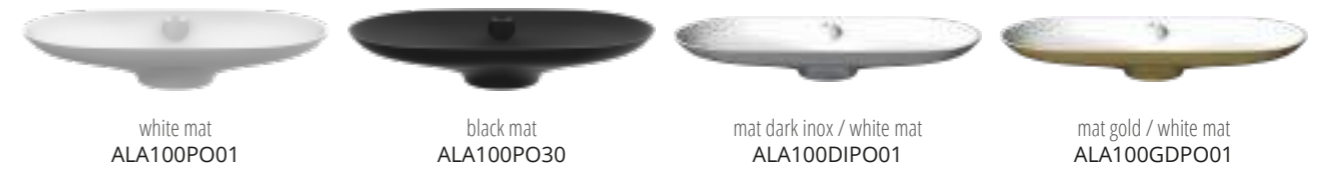

Kool oversized

Air

Infinity over
design by LEONARDO GIOMARELLI

Ala 80

Ala 100

Mosaic

Konka

Ø foro / hole = 45 mm
peso / weight = 12 kg