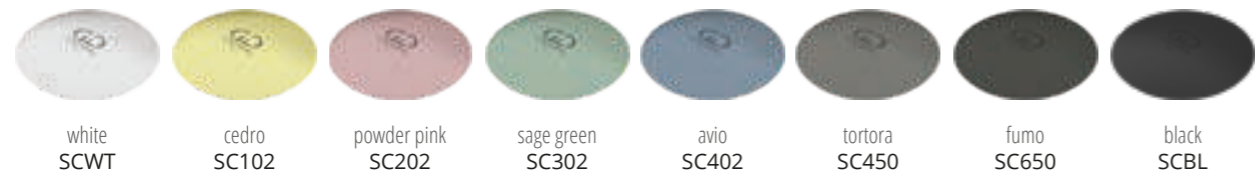

Piletta scarico libero

Piletta in ottone a scarico libero con logo GD Waste with free flow plug with GD logo (Ø 70 - H 100 mm)