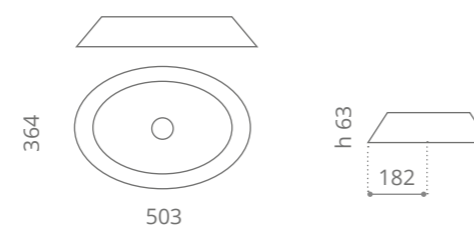

Ø foro / hole = 45 mm
peso / weight = 5,50 kg

Ø foro / hole = 45 mm
peso / weight = 5,70 kg

completo di illuminazione led e trasformatore Led light and transformer included.

Ø foro / hole = 45 mm
peso / weight = 3,20 kg

Ø foro / hole = 45 mm
peso / weight = 4,50 kg