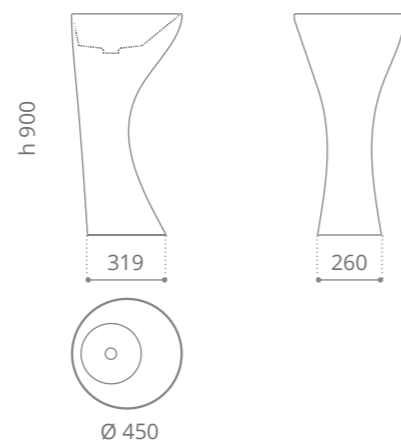

Ø foro / hole = 45 mm
peso / weight = 20,00 kg

Completo di scarico a pavimento e piletta ABS cromo a scarico libero inclusa. Equipped with floor drain connection and chrome ABS free flow waste included