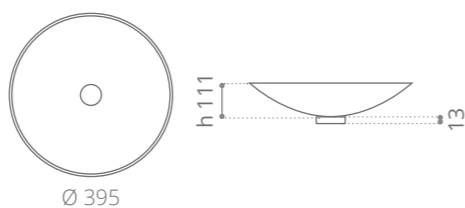

Ø foro / hole = 45 mm
peso / weight
lavabo / washbasin = 1,00 kg
piletta ABS / waste = 0,10 kg
anello / base ring = 0,42 kg