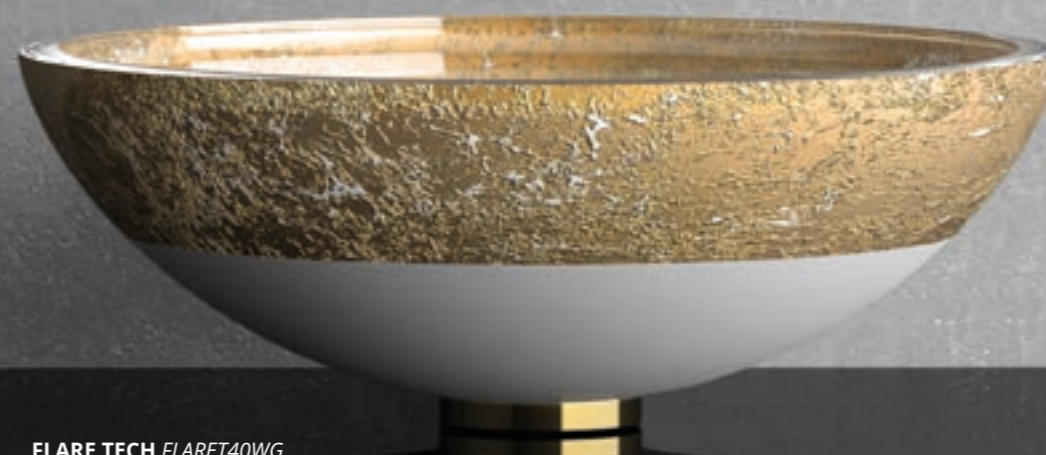

Flare Tech

FLARE TECH FLARET40WG