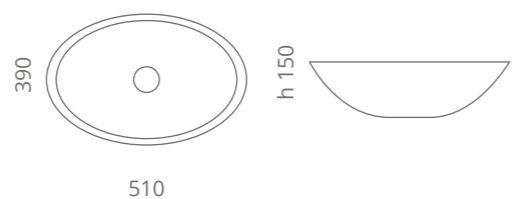

Ø foro / hole = 45 mm
peso / weight = 4,50 kg

Disegno tecnico per versione da sottopiano disponibile su richiesta Technical drawing for undermount version available on request
Foro troppopieno disponibile su richiesta Overflow hole available on request.