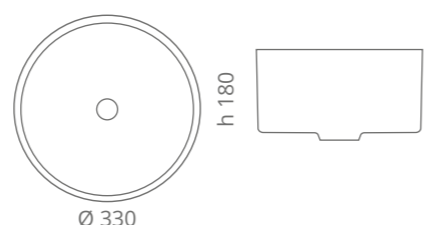

Ø foro / hole = 45 mm
peso / weight
lavabo / washbasin = ± 8 / 9 kg
piletta / waste = 0,35 kg