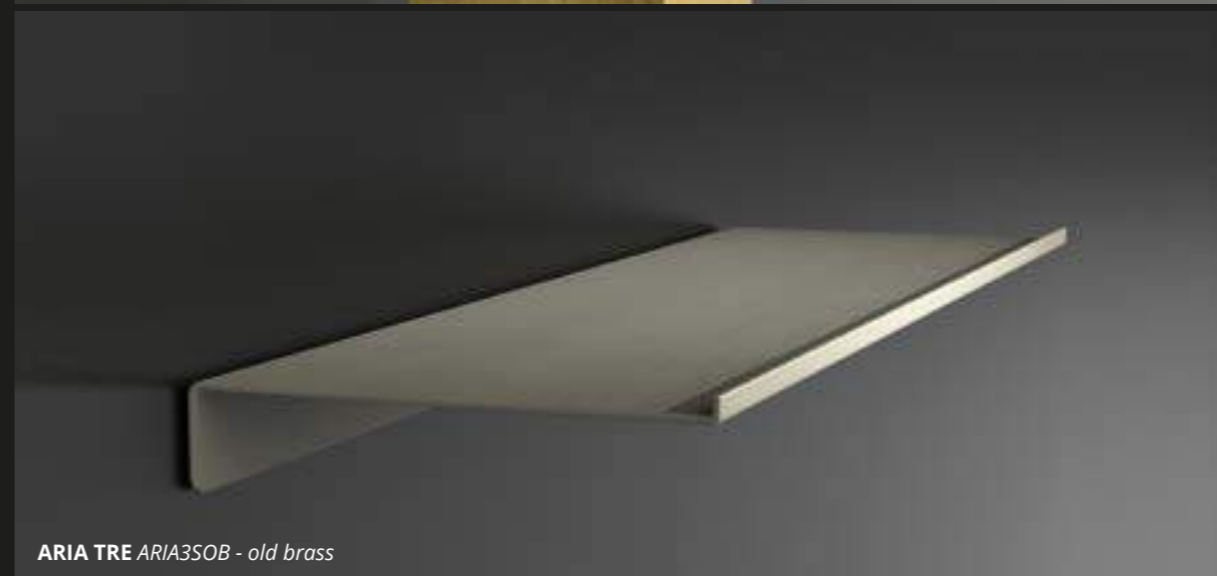

ARIA DUE ARIA2NOFO - black / gold leaf

ARIA TRE ARIA3SOB - old brass