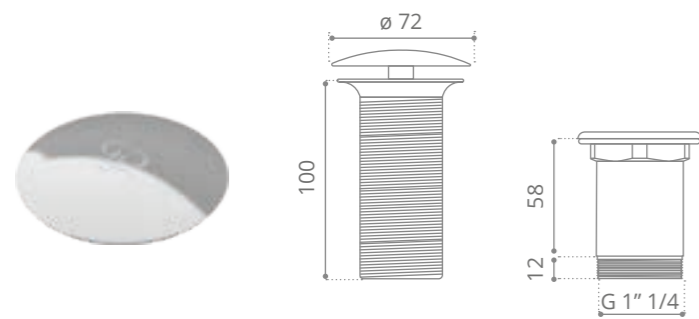

Dettagli di “valore” Valuable details

Piletta scarico libero

Piletta in ottone a scarico libero con logo GD
Brass waste with free flow plug with GD logo
(Ø 72 - H 100 mm)