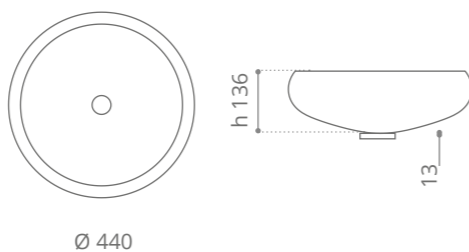

Ø foro / hole = 45 mm
peso / weight
lavabo / washbasin = 7,10 kg
piletta / waste = 0,35 kg
anello / base ring = 0,42 kg

Piletta in ottone a scarico libero e base anello inclusi Brass free flow waste and base ring included