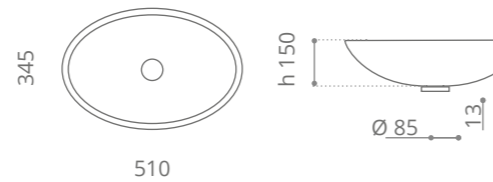

Ø foro / hole = 45 mm
peso / weight
lavabo / washbasin = 6,40 kg
piletta / waste = 0,35 kg
anello / base ring = 0,42 kg