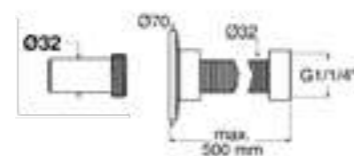

Raccordo free standing per Flower Evolution, Tom Tom 2, Tempo, Khorus

Freestanding waste joint for Flower Evolution, TomTom2, Tempo, Khorus

Tubo corrugato Ø 32 mm per raccordo a piletta (l=500mm, uscita attacco 32mm)
Flexible pipe Ø 32 mm for waste joint on freestanding washbasin