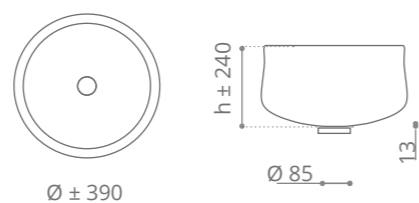

gold leaf / chrome
LAGUNAGDF4

gold leaf / gold
LAGUNAGDF3

Piletta in ottone a scarico libero e base anello inclusi.
Brass free flow waste and base ring included.

Ottico Murano Lux

Ø foro / hole = 45 mm
peso / weight
lavabo / washbasin = 6,40 kg
piletta / waste = 0,35 kg
anello / base ring = 0,42 kg