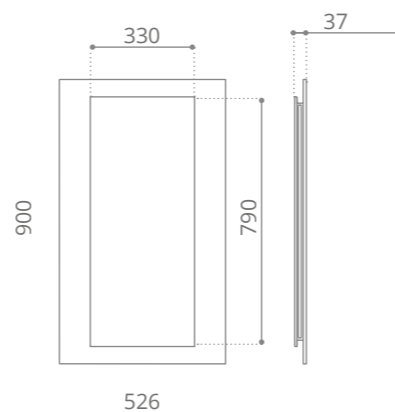

peso / weight = 10,00 kg