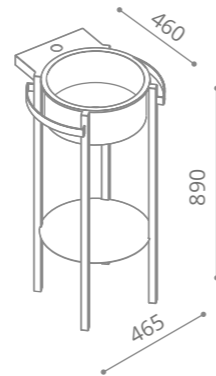

peso / weight = 9,00 kg