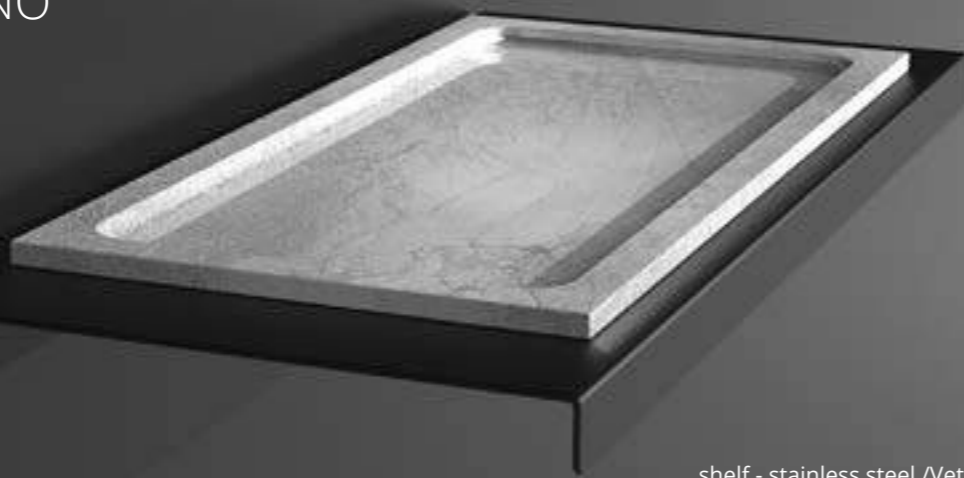

ROYAL Accessories
Vetro Freddo

ARIA UNO

shelf - stainless steel /VetroFreddo®
300 x 140 mm

ARIA DUE

shelf - stainless steel /VetroFreddo®
300 x 140 mm

ARIA TRE

shelf - stainless steel
Small 360 x 120 mm
Large 480 x 120 mm