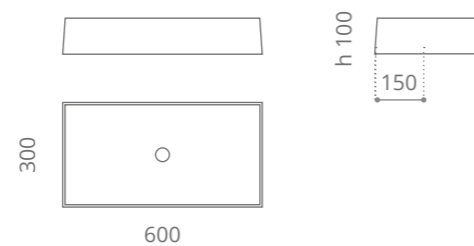

Ø foro / hole = 45 mm
peso / weight = 5,50 kg

Ø foro / hole = 45 mm
peso / weight = 5,70 kg

completo di illuminazione led e trasformatore Led light and transformer included.

Ø foro / hole = 45 mm
peso / weight = 3,20 kg

Ø foro / hole = 45 mm
peso / weight = 4,50 kg