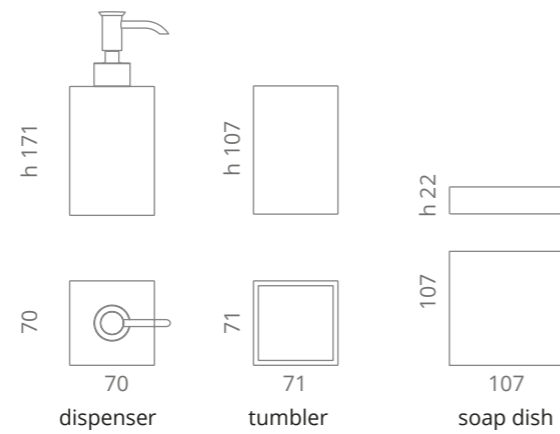

MODE Lux
Ceramic

Metropole
Vetro Freddo