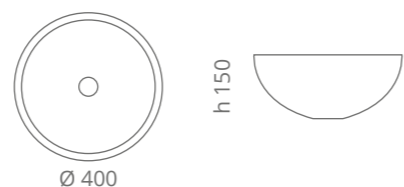

Ø foro / hole = 45 mm
peso / weight = 4,30 kg

Ø foro / hole = 45 mm
peso / weight = 3,40 kg

Ø foro / hole = 45 mm
peso / weight = 3,40 kg

Disegno tecnico per versione da sottopiano disponibile su richiesta Technical drawing for undermount version available on request

Ø foro / hole = 45 mm
peso / weight = 3,40 kg

Ø foro / hole = 45 mm
peso / weight = 3,40 kg