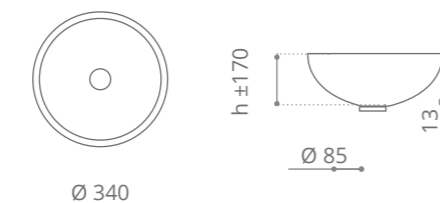

Ø foro / hole = 45 mm
peso / weight
lavabo / washbasin = 7,50 kg
piletta / waste = 0,35 kg
anello / base ring = 0,42 kg

Piletta in ottone a scarico libero e base anello inclusi Brass free flow waste and base ring included