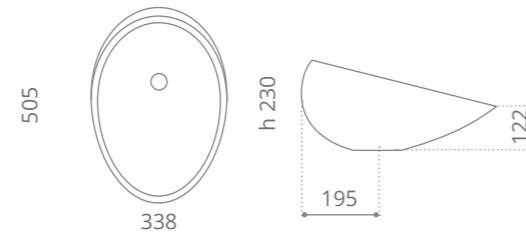

Ø foro / hole = 45 mm
peso / weight
lavabo / washbasin = 11 kg
piletta / waste = 0,35 kg

Piletta in ottone a scarico libero inclusa Brass free flow waste included