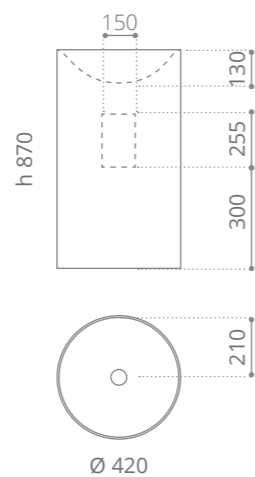

Ø foro / hole = 45 mm
peso / weight = 26,30 kg