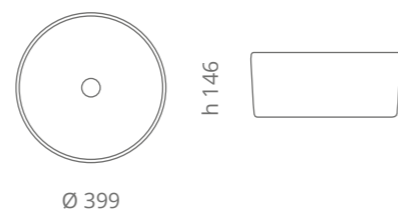

Line Katino

Ø foro / hole = 45 mm
peso / weight = 4,20 kg

platinum
LINEK39PL

bronze
LINEK39BZ

anthracite
LINEK39AT

Bamboo Katino

Ø foro / hole = 45 mm
peso / weight = 4,20 kg

black
BAMBOOK39NO