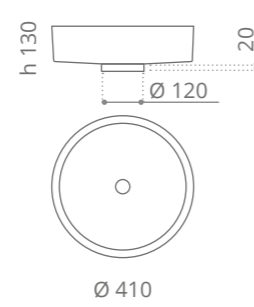

Ø foro / hole = 45 mm
peso / weight = 4,65 kg