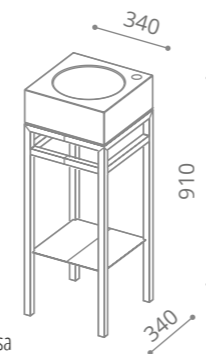

peso / weight = 16,00 kg