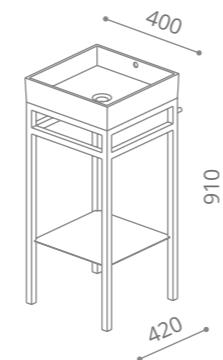

peso / weight = 18,00 kg