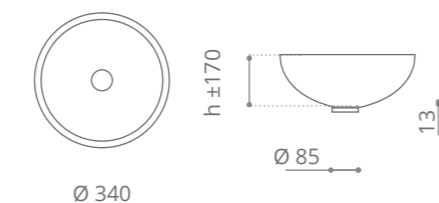

Ø foro / hole = 45 mm
peso / weight
lavabo / washbasin = ±7,50 kg
piletta / waste = 0,35 kg
anello / base ring = 0,42 kg

Piletta in ottone a scarico libero e base anello inclusi Brass free flow waste and base ring included