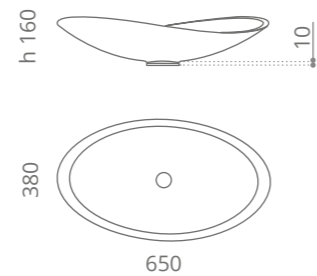

Flower
design by **MARCO PISATI**

Ø foro / hole = 45 mm
peso / weight = 3,10 kg

Infinity Colour
design by **LEONARDO GIOMARELLI**

Ø foro / hole = 45 mm
peso / weight = 3,30 kg

Infinity Starlight
design by **LEONARDO GIOMARELLI**