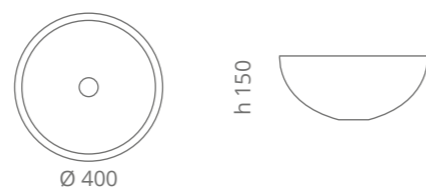

white / gold leaf
FILIGRANA40WG

black / silver leaf
FILIGRANA40BS

Filigrana 44

Ø foro / hole = 45 mm
peso / weight = 5,20 kg

white / gold leaf
FILIGRANA44WG

black / silver leaf
FILIGRANA44BS

Flare Tech 40

Ø foro / hole = 45 mm
peso / weight = 4,30 kg