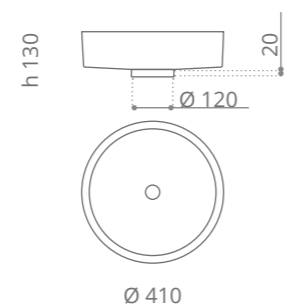

“Collezione d’arte futurista”
“The avant-garde collection”

Leggerezza e design sposano la tecnologia.
Light weight, spectacular design, innovative technology.

Ø foro / hole = 45 mm
peso / weight = 3,10 kg

Ø foro / hole = 45 mm
peso / weight = 3,30 kg

Ø foro / hole = 45 mm
peso / weight = 3,30 kg

Ø foro / hole = 45 mm
peso / weight = 4,65 kg