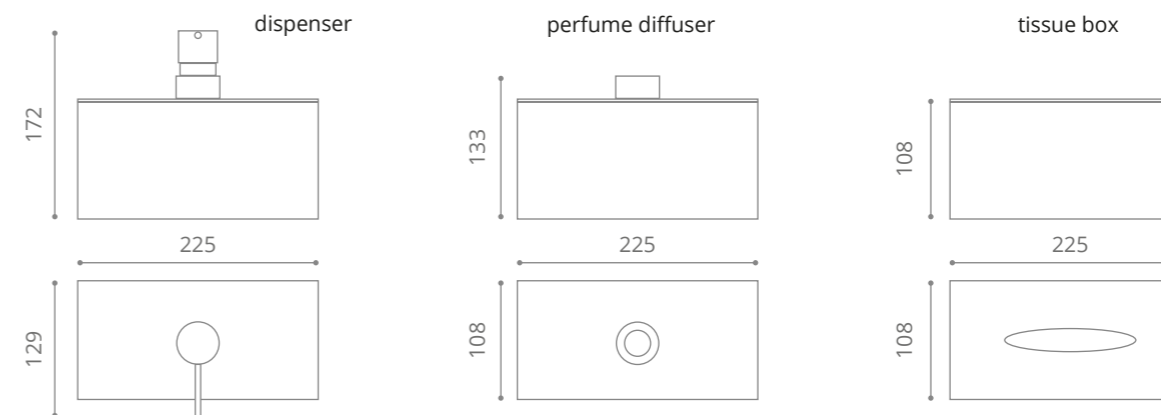

Accessori bagno Bath accessories

Eventuali piccole imperfezioni sono la caratteristica di un prodotto artigianale Possible tiny imperfections highlight the character of an artisanal product