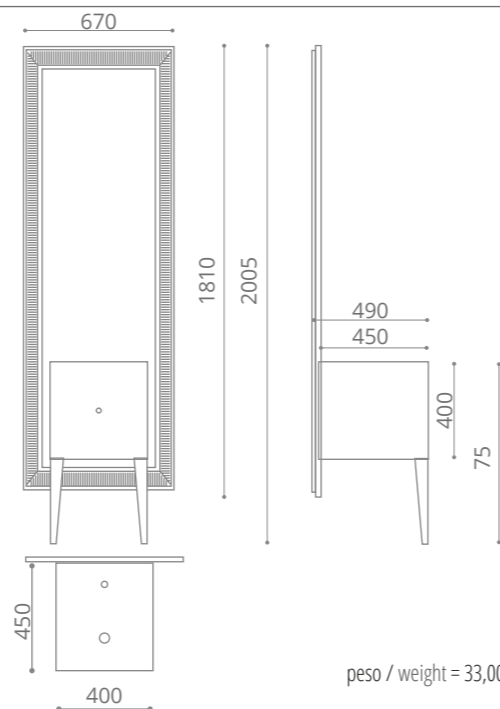

peso / weight = 33,00 kg

white gloss / silver leaf
CLBFAFASFT1F4

white gloss / gold leaf
CLBFOFOSFT1F3

black gloss / silver leaf
CLNFAFASFT1F4

black gloss / gold leaf
CLNFOFOSFT1F3