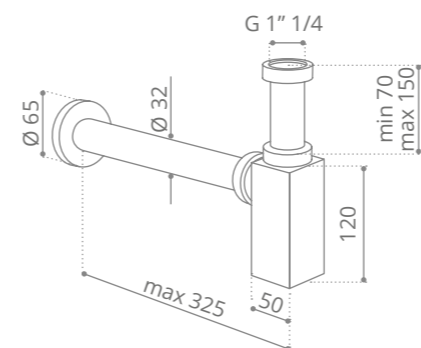

Sifone Quadro Square siphon