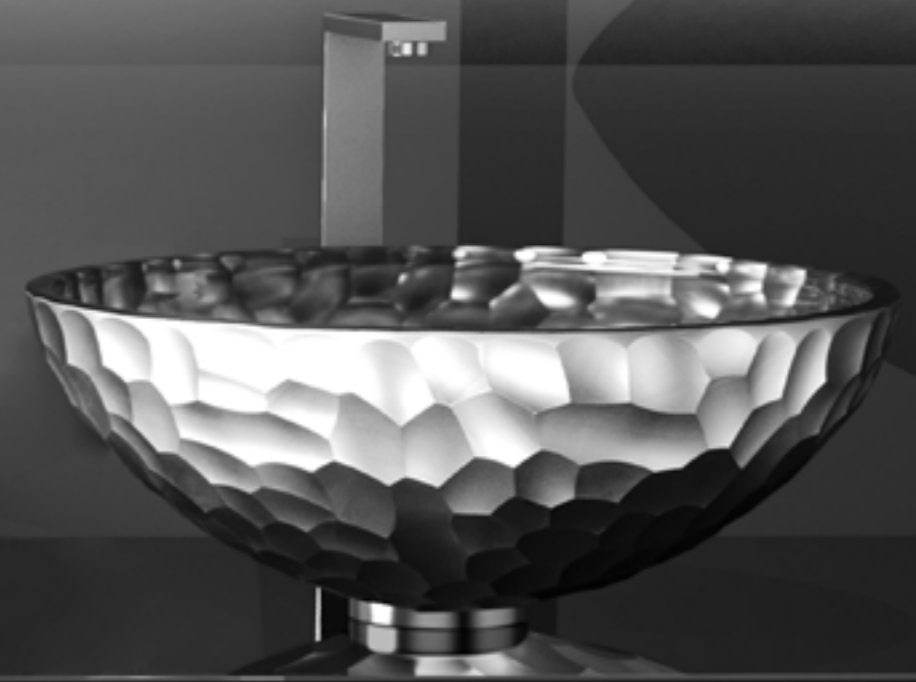

Orma

Florence Glass
ATELIER

WASHBASINS

199

LAVABI

ORMA ORMA40SLM

Ø 400 x h 150

Ø 440 x h 150