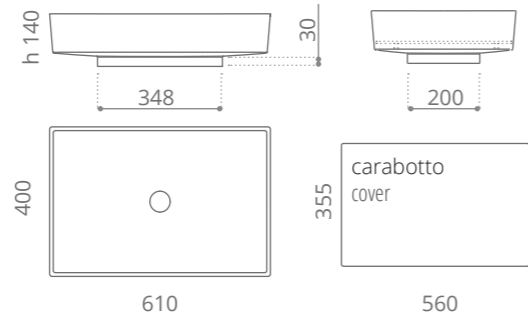

Blade Lux Sotto

Ø foro / hole = 45 mm
peso / weight = 6,70 kg

*CARABOTTO COVER

Carabotto non incluso Cover not included

*Carabotto non incluso Cover not included

Disegno tecnico per versione da sottopiano disponibile su richiesta Technical drawing for undermount version available on request