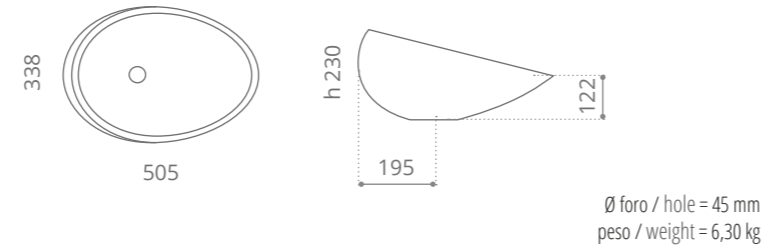

Infinity over
design by LEONARDO GIOMARELLI