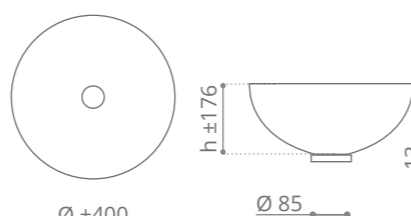

Ø foro / hole = 45 mm
peso / weight
lavabo / washbasin = 6,30 kg
piletta / waste = 0,35 kg
anello / base ring = 0,42 kg