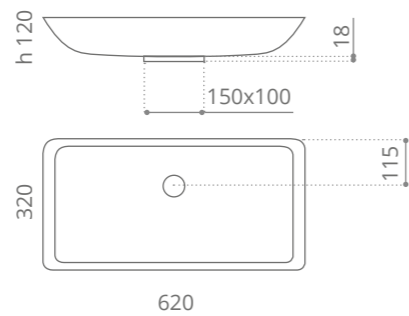

Ø foro / hole = 45 mm
peso / weight = 4,10 kg

Bordo finitura alluminio Edge aluminium colour