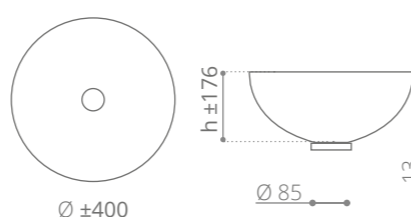

Laguna Murano Smoke

Ø foro / hole = 45 mm
peso / weight
lavabo / washbasin = 4,70 kg
piletta / waste = 0,35 kg
anello / base ring = 0,42 kg