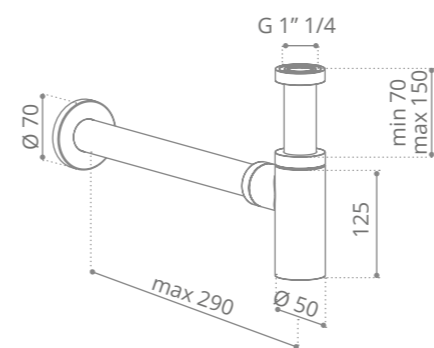

Sifone Tondo Round siphon