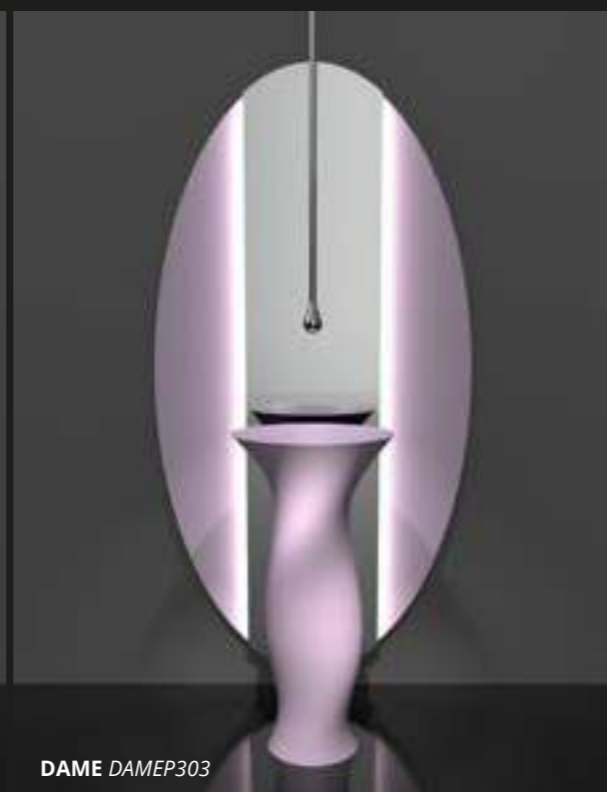

Dame

design by VINCENZO MISSANELLI

Vetro Freddo®

FREESTANDING WASHBASINS

LAVABI DA TERRA

DAME DAMEFO
DAME specchio - mirror DAMEMIRFO
FLOWER STYLE vasca - bathtub FLOSTYFO

Ø 450 x h 900

DAME DAMEP102

DAME DAMEP302

DAME DAMEP365

DAME DAMEPL

DAME DAMEP202

DAME DAMEP303

DAME DAMEP650

DAME DAMEP450

ø 450 x h 900