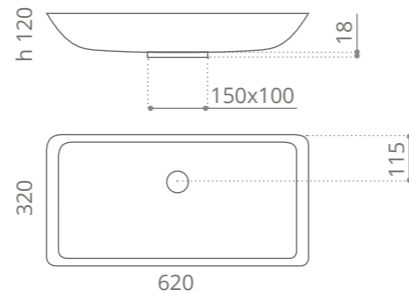

Ø foro / hole = 45 mm
peso / weight = 4,10 kg