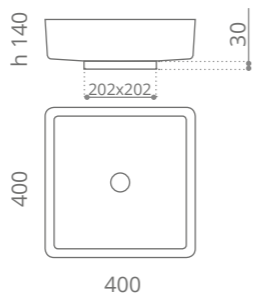

Ø foro / hole = 45 mm
peso / weight = 4,65 kg