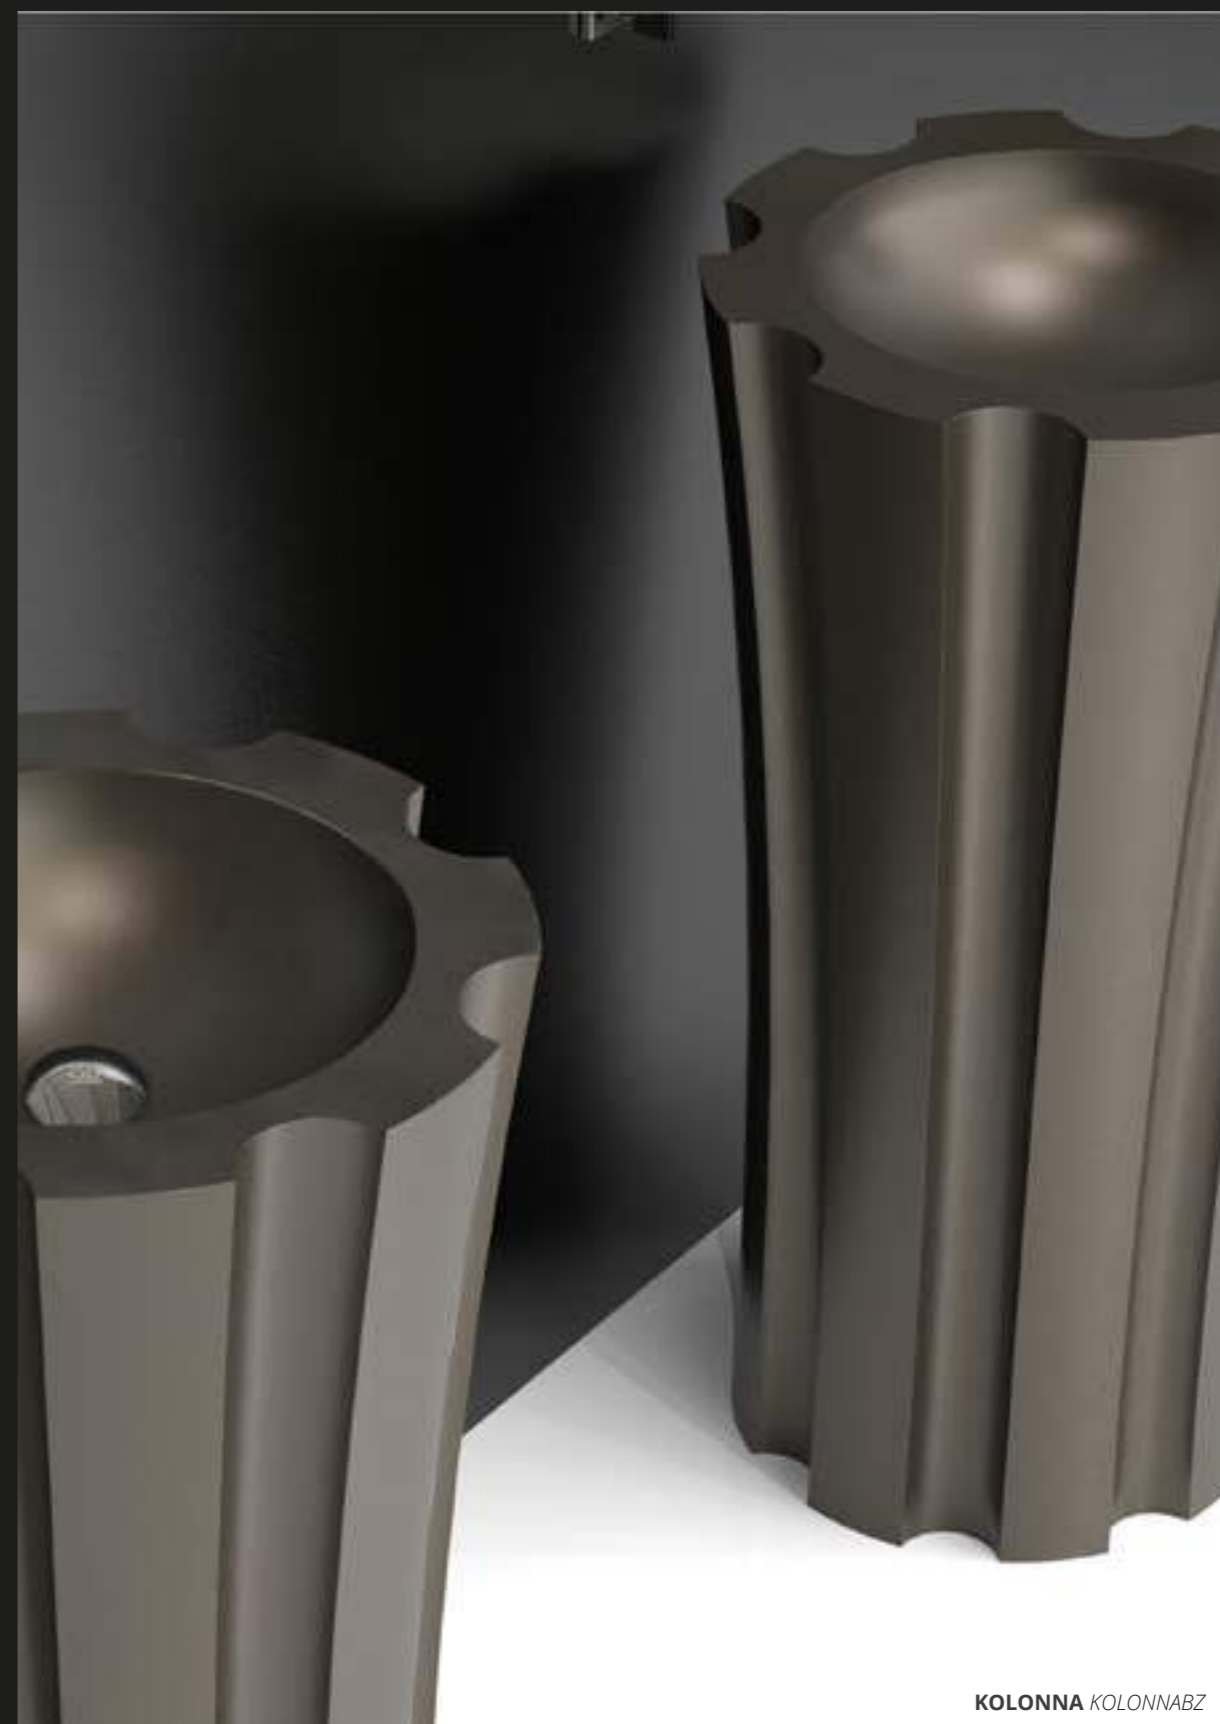

Kolonna

design by **LUCA BOJOLA**

REGENTS KING SMALL
*manopole rubinetto in cristallo
crystal faucet handles
Glamorous Tuning collection*

KOLONNA KOLONNABZ

KOLONNA KOLONNAGD

KOLONNA KOLONNABZ

Ø 480 x h 900

Vetro Freddo®

FREESTANDING WASHBASINS

307

LAVABI DA TERRA

design by **Luca Bojola**