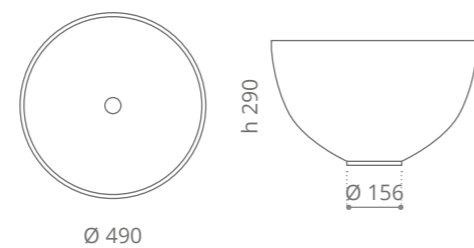

Ø foro / hole = 45 mm
peso / weight = 6,40 kg