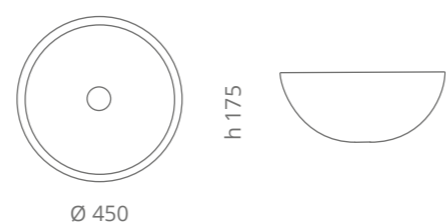

Ø foro / hole = 45 mm
peso / weight = 6,00 kg