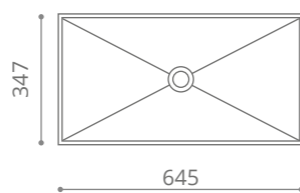

Skyline XL

Ø foro / hole = 45 mm
peso / weight = 10,00 kg