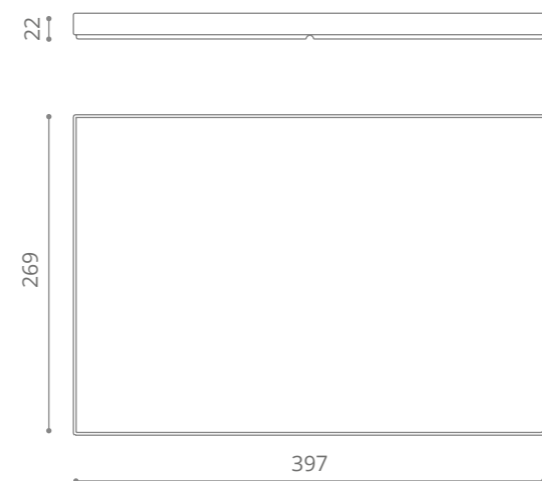

white
LOUNGE301

black mat
LOUNGE3NO

gold leaf
LOUNGE3FO

silver leaf
LOUNGE3FA