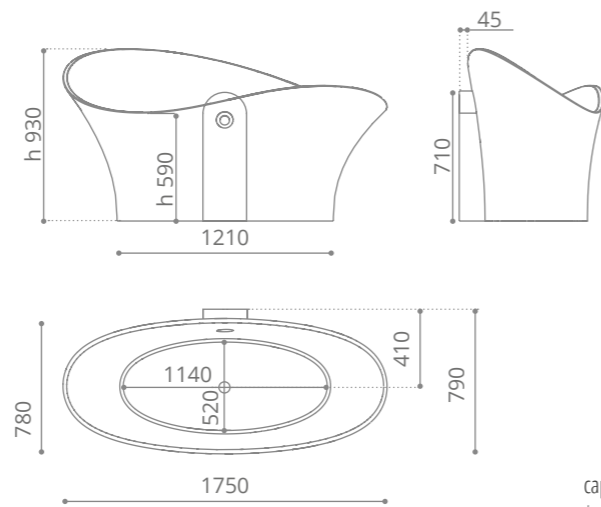

Flower Style
design by **MARCO PISATI**

capacità acqua = ±295 Lt. circa
water capacity = ±295 Lt. approx.
peso / weight = 54,00 kg