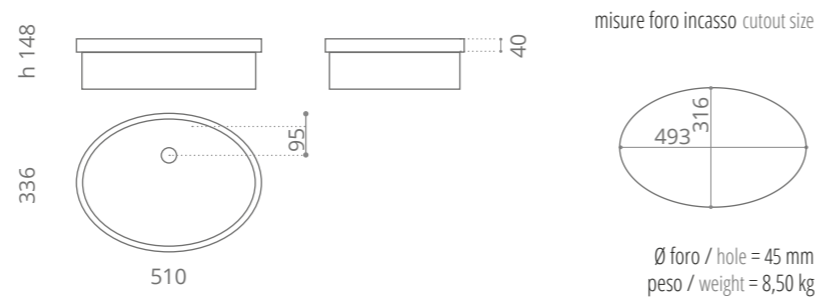

Ellisse FL Large