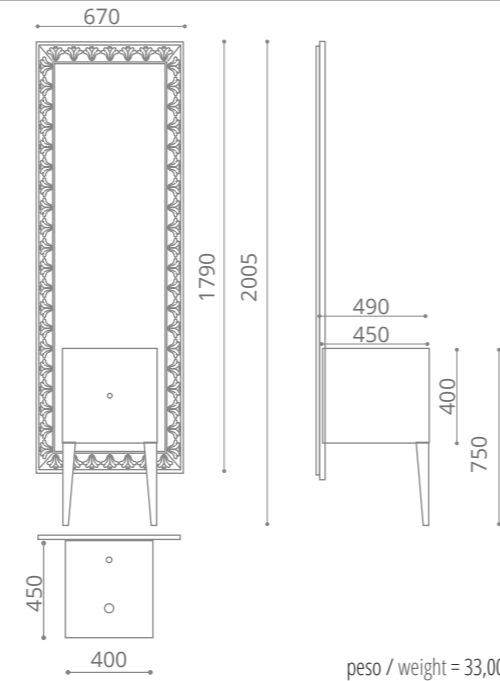

peso / weight = 33,00 kg

white gloss / silver leaf
FLBFAFASFTF4

white gloss / gold leaf
FLBFOFOSFTF3

black gloss / silver leaf
FLNFAFASFTF4

black gloss / gold leaf
FLNFOFOSFTF3