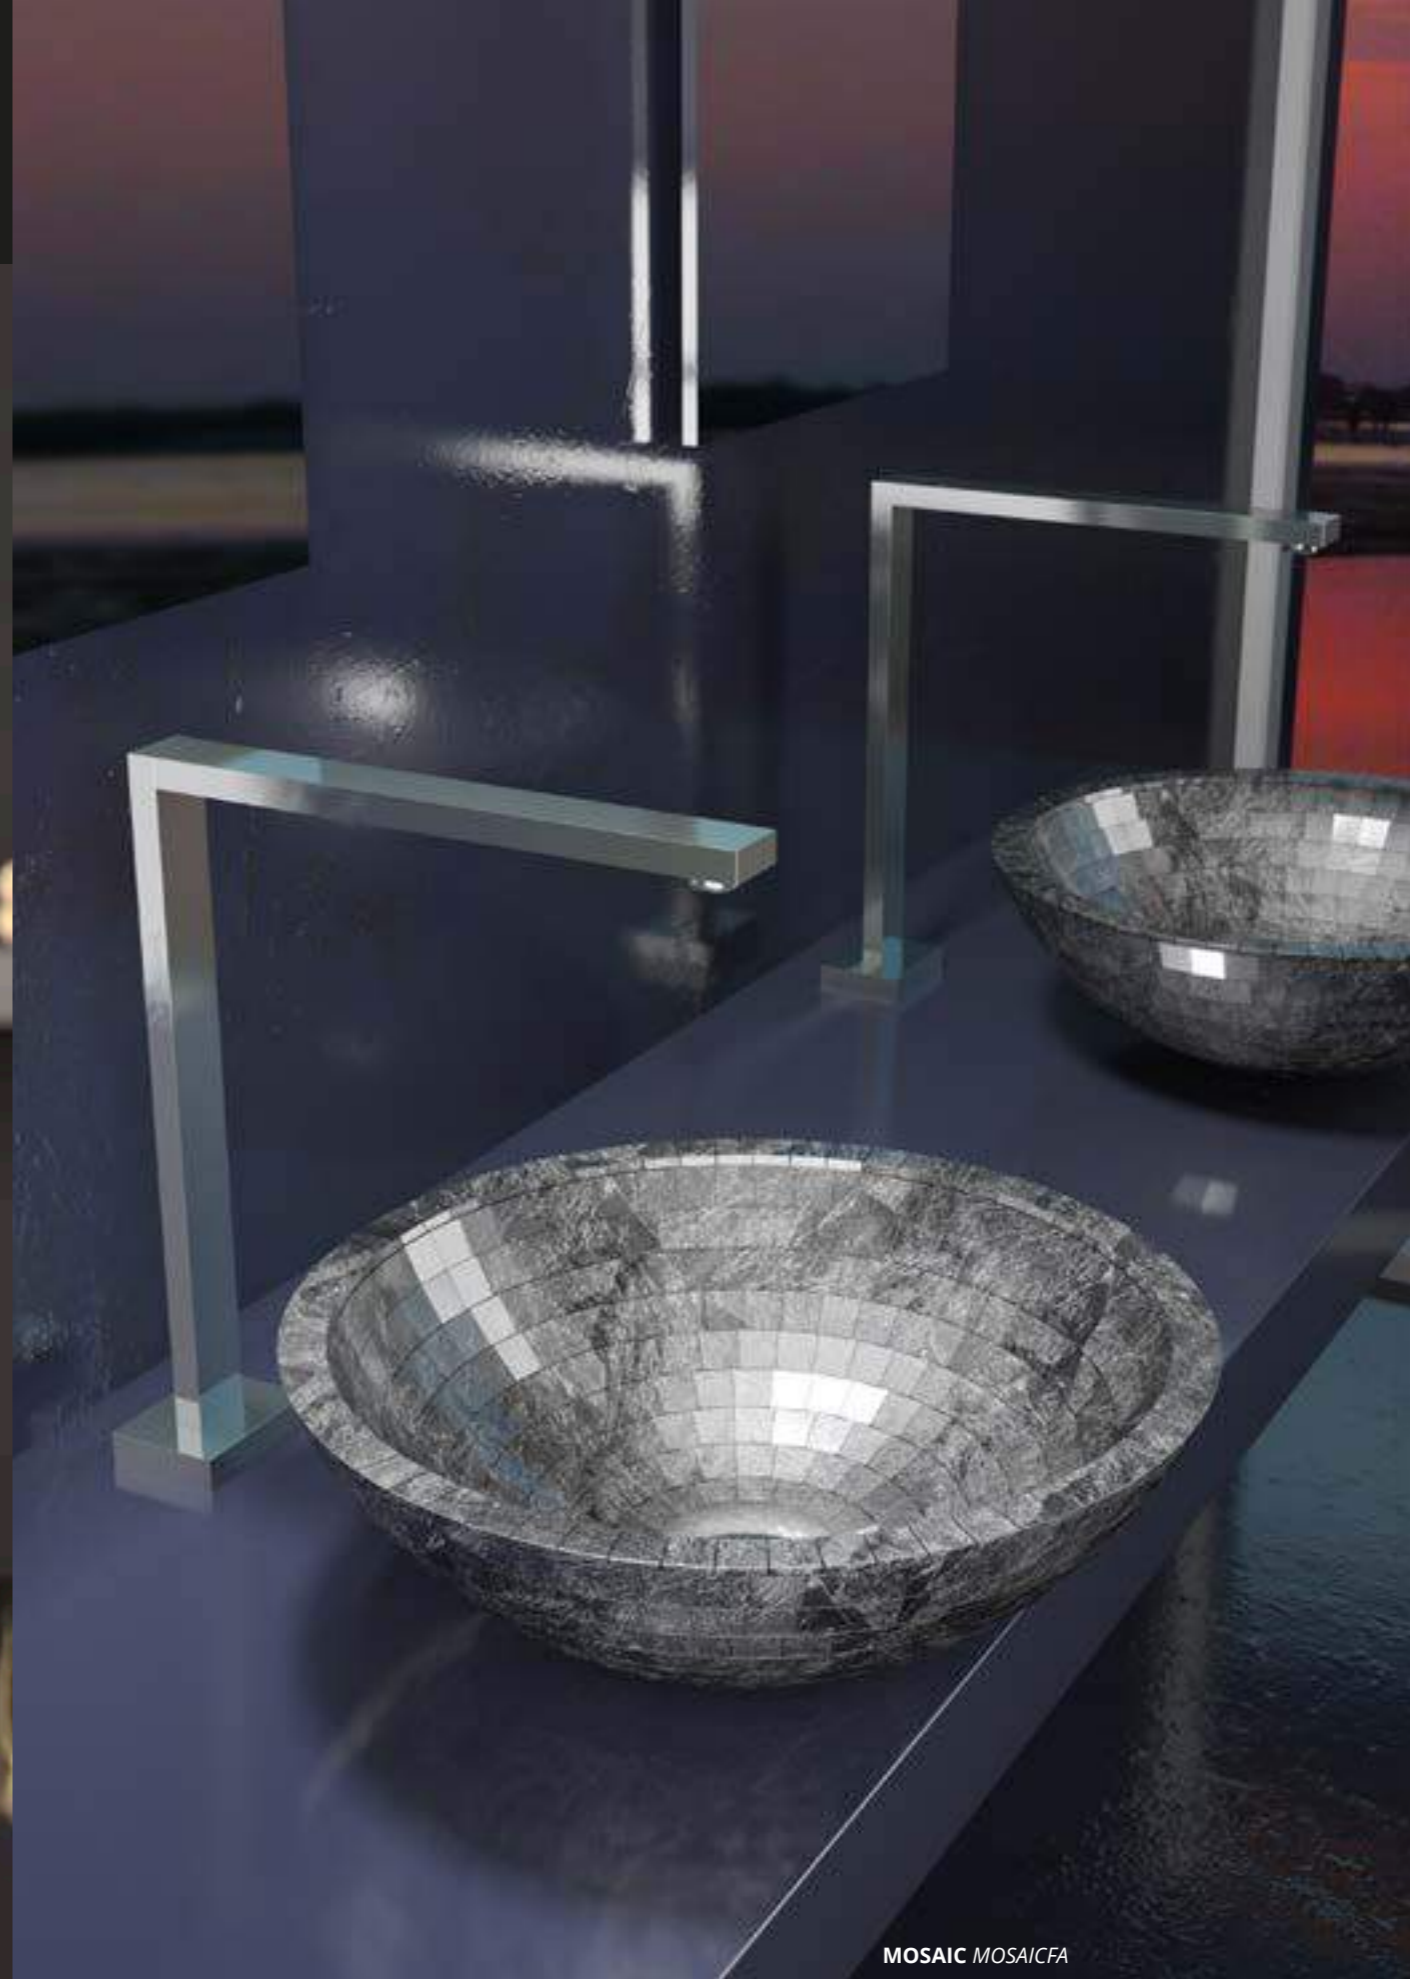

Vetro Freddo®

WASHBASINS

129

LAVABI

Ø 420 x h 145