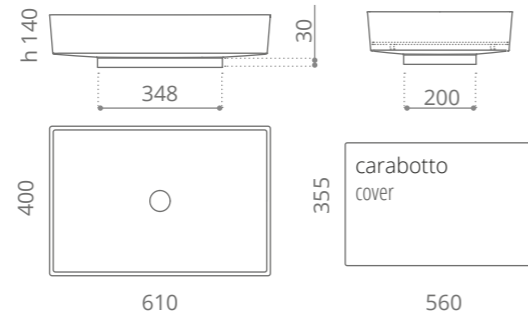

Blade Vision

Ø foro / hole = 45 mm
peso / weight = 8,70 kg

white mat
BLADEBO

black mat
BLADENO

old brass
BLADEOB

old bronze
BLADEBZO

old copper
BLADECPO

old dark inox
BLADEDXO