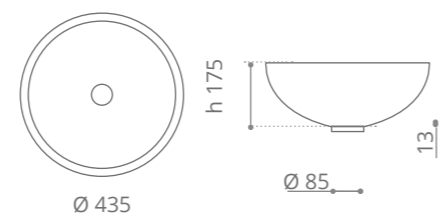

clear / chrome
GLOBALLICET01F4

clear / gold
GLOBALLICET01F3

Piletta in ottone a scarico libero e base anello inclusi Brass free flow waste and base ring included

Ice Round

Ø foro / hole = 45 mm
peso / weight
lavabo / washbasin = ±7,50 kg
piletta / waste = 0,35 kg
anello / base ring = 0,42 kg