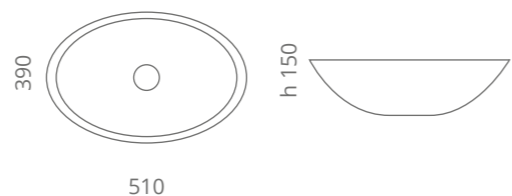

Ø foro / hole = 45 mm
peso / weight = 4,50 kg