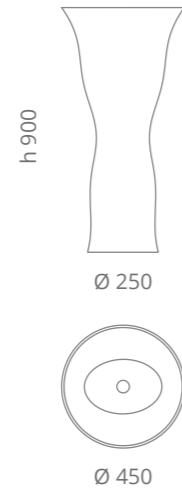

VetroFreddo

Ø foro / hole = 45 mm
peso / weight = 18,00 kg