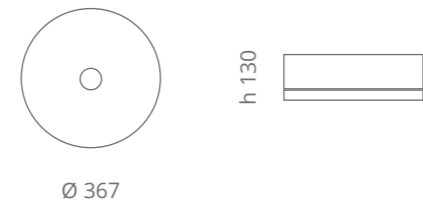

Xtreme Marble Small