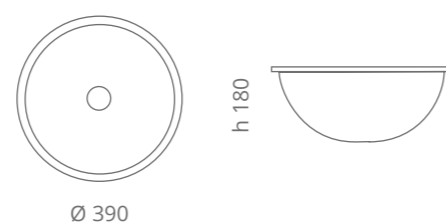

Ø foro / hole = 45 mm
peso / weight = 5,80 kg

Disegno tecnico per versione da sottopiano disponibile su richiesta Technical drawing for undermount version available on request
Foro troppopieno disponibile su richiesta Overflow hole available on request.