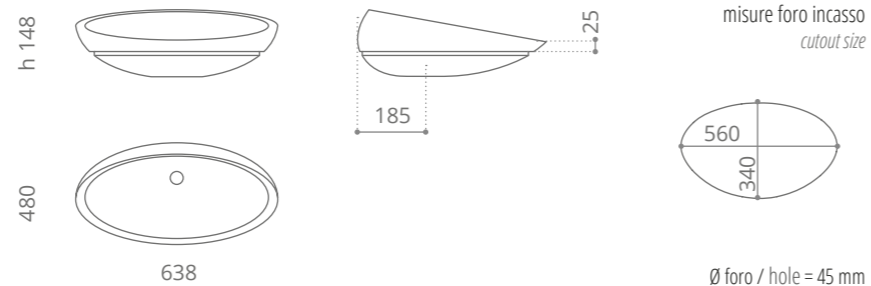

Kool XL FL

Ø foro / hole = 45 mm
peso / weight = 6,70 kg