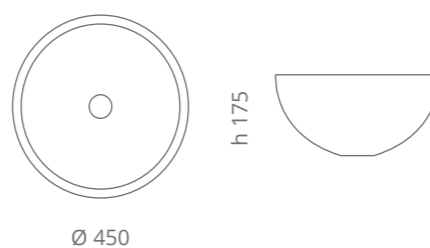

Ø foro / hole = 45 mm
peso / weight = 3,10 kg

Ø foro / hole = 45 mm
peso / weight = 4,50 kg

Ø foro / hole = 45 mm
peso / weight = 5,60 kg

Ø foro / hole = 45 mm
peso / weight = 6,60 kg

Luna Oval

Ø foro / hole = 45 mm
peso / weight = 4,50 kg

Luna Katino

Ø foro / hole = 45 mm
peso / weight = 4,2 kg