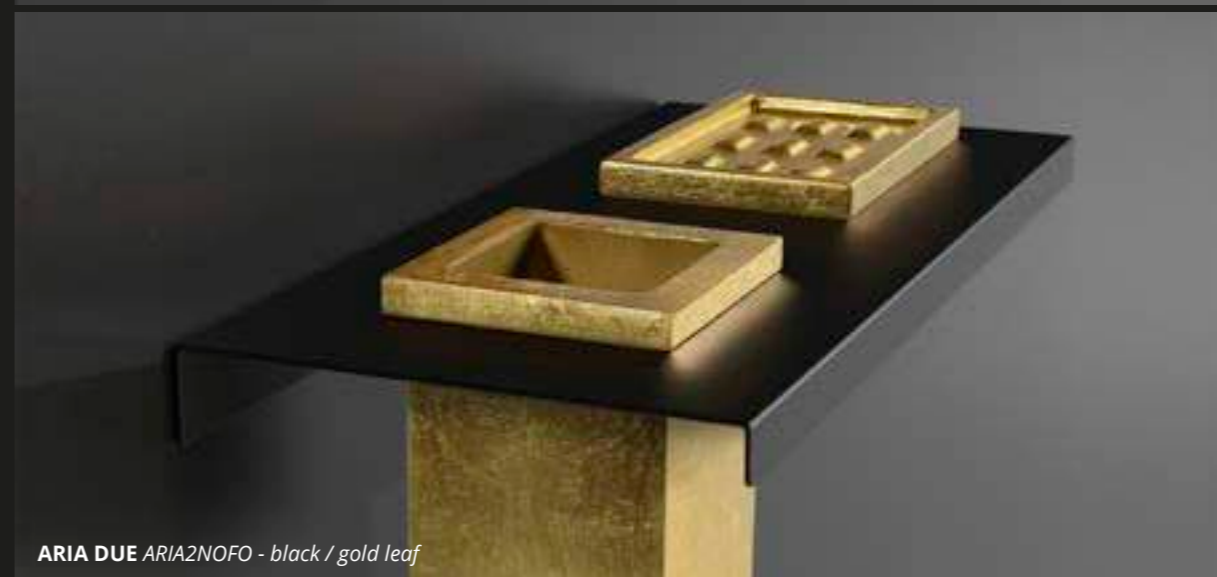

COLORI Lux SET *platinum*

COLORI Lux SET *silver*

COLORI Lux SET *rose gold*

COLORI Lux SET *gold*

Royal accessories

ROYAL2PO30GD - black / gold

Aria

ARIA UNO ARIA1NOFA - black / silver leaf