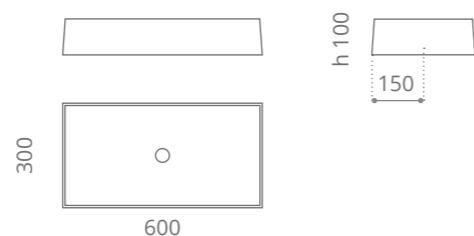

Barchetta Light