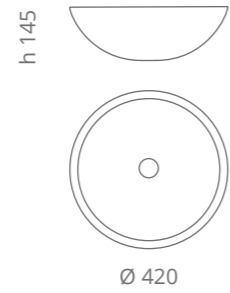

Ø foro / hole = 45 mm
peso / weight = 7,00 kg