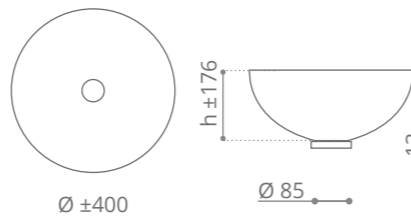

Ø foro / hole = 45 mm
peso / weight
lavabo / washbasin = 4,70 kg
piletta / waste = 0,35 kg
anello / base ring = 0,42 kg