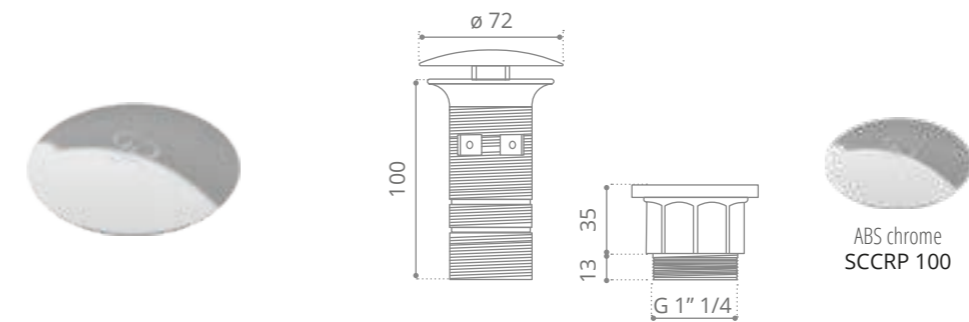

Piletta ABS klik-clak con o senza troppopieno

Piletta ABS klik clak con logo GD utilizzabile per lavabi senza e con troppo pieno
ABS Up & Down ABS waste with GD logo suitable for washbasins with and without overflow
(Ø 72 - H 100 mm)