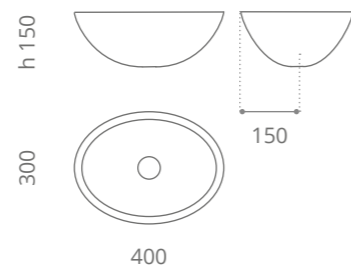

Oval Travertino

Ø foro / hole = 45 mm
peso / weight = 5,80 kg