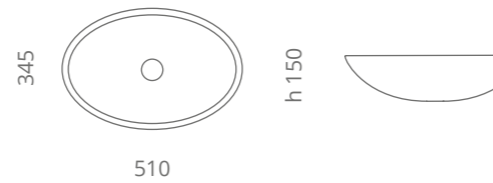

Ø foro / hole = 45 mm
peso / weight
lavabo / washbasin = 6,40 kg
piletta / waste = 0,24 kg