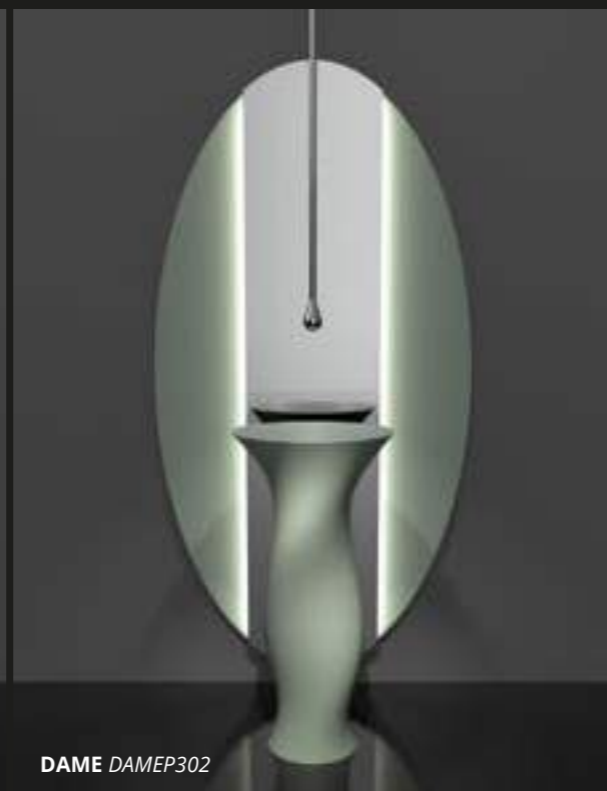

Dame

design by VINCENZO MISSANELLI

Vetro Freddo®

FREESTANDING WASHBASINS

LAVABI DA TERRA

DAME DAMEFO
DAME specchio - mirror DAMEMIRFO
FLOWER STYLE vasca - bathtub FLOSTYFO

Ø 450 x h 900

DAME DAMEP102