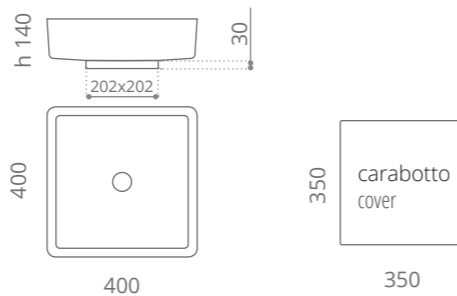

Four Vision

Ø foro / hole = 45 mm
peso / weight = 6,14 kg

Lavabo fornito con carabotto incluso Washbasin supplied with cover included

Blade Lux

Ø foro / hole = 45 mm
peso / weight = 6,70 kg

silver leaf 3d
BLADEFA