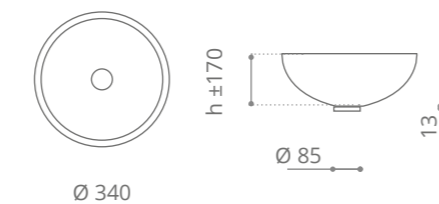

clear / chrome
ICEROT01F4

clear / gold
ICEROT01F3

Piletta in ottone a scarico libero e base anello inclusi Brass free flow waste and base ring included

Ice 34

Ø foro / hole = 45 mm
peso / weight
lavabo / washbasin = ±7,50 kg
piletta / waste = 0,35 kg
anello / base ring = 0,42 kg