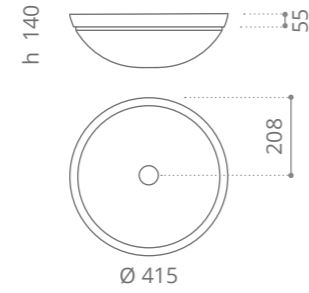

Circus 43

Ø foro / hole = 45 mm
peso / weight = 7,00 kg

white mat
CIRCUS43PO01

black mat
CIRCUS43PO30

silver leaf 3d
CIRCUS43FA

gold leaf 3d
CIRCUS43FO

copper leaf 3d
CIRCUS43FR

Circus 43 FL