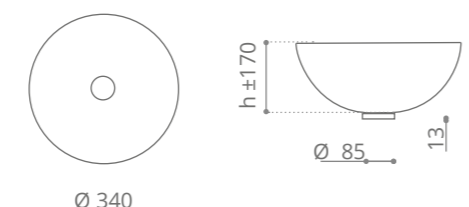

Ø foro / hole = 45 mm
peso / weight
lavabo / washbasin = 7,50 kg
piletta / waste = 0,35 kg
anello / base ring = 0,42 kg

Piletta in ottone a scarico libero e base anello inclusi Brass free flow waste and base ring included