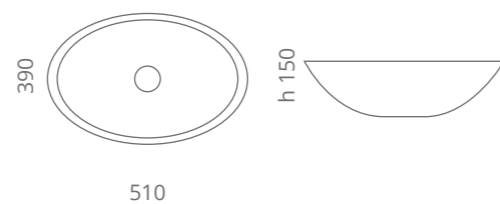

Luna Oval

Ø foro / hole = 45 mm
peso / weight = 4,50 kg

Luna Katino

Ø foro / hole = 45 mm
peso / weight = 4,2 kg

Gala 40

Ø foro / hole = 45 mm
peso / weight = 4,30 kg

silver leaf
GALA40FA

gold leaf
GALA40FO