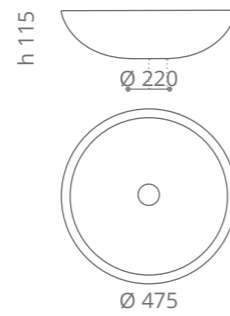

misure foro incasso
cutout size

Ø foro / hole = 45 mm
peso / weight = 6,8 kg

white mat
CIRCUS43FLPO01

black mat
CIRCUS43FLPO30

silver leaf 3d
CIRCUS43FLFA

gold leaf 3d
CIRCUS43FLFO

Circus 50

Ø foro / hole = 45 mm
peso / weight = 9,00 kg