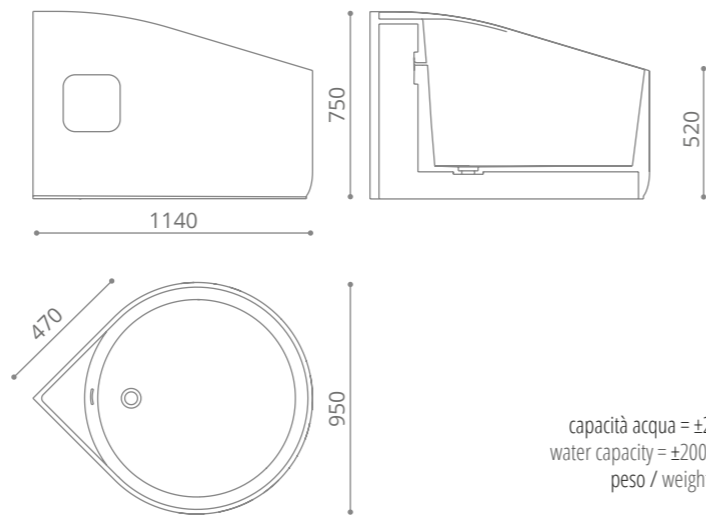

capacità acqua = ±200 Lt. circa
water capacity = ±200 Lt. approx.
peso / weight = 50,00 kg