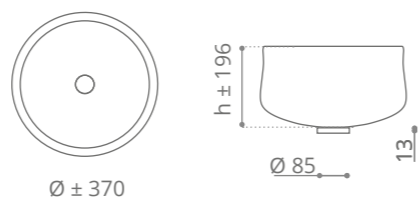

white gold / chrome
OTTICOWGF4

white gold / gold
OTTICOWGF3

Piletta in ottone a scarico libero e base anello inclusi
Brass free flow waste and base ring included

Ottico Murano

Ø foro / hole = 45 mm
peso / weight
lavabo / washbasin = 6,40 kg
piletta / waste = 0,35 kg
anello / base ring = 0,42 kg