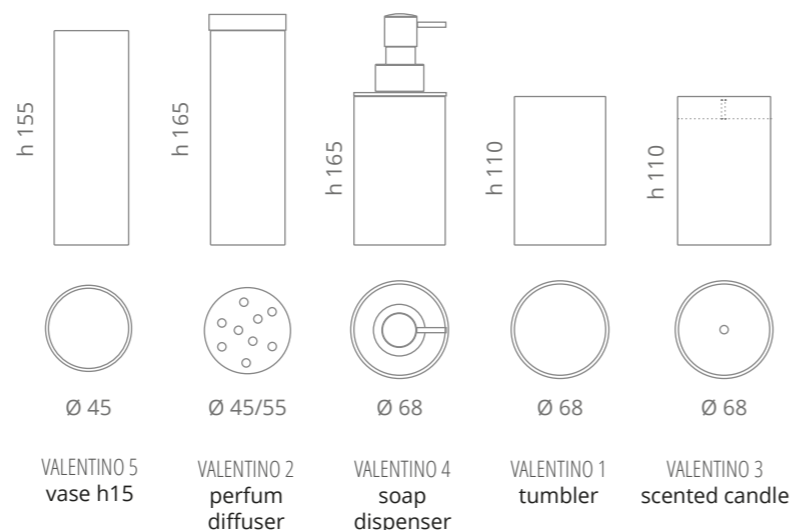

clear / gold
ICESSENCERAM1T01F3P

clear / gold
ICESSENCERAM2T01F3P

clear / gold
ICESSENCERAM3T01F3P

clear / chrome
ICESSENCERAM1T01F4P

clear / chrome
ICESSENCERAM2T01F4P

clear / chrome
ICESSENCERAM3T01F4P

Valentino Crystal