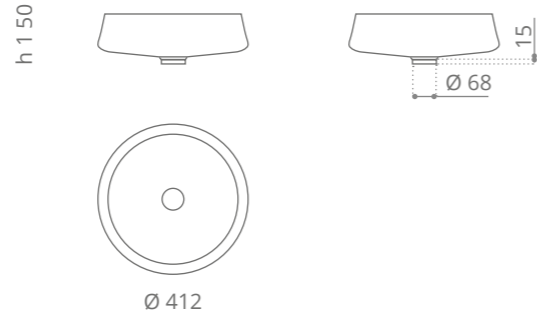

Ø foro / hole = 45 mm
peso / weight = +/- 3,80 kg