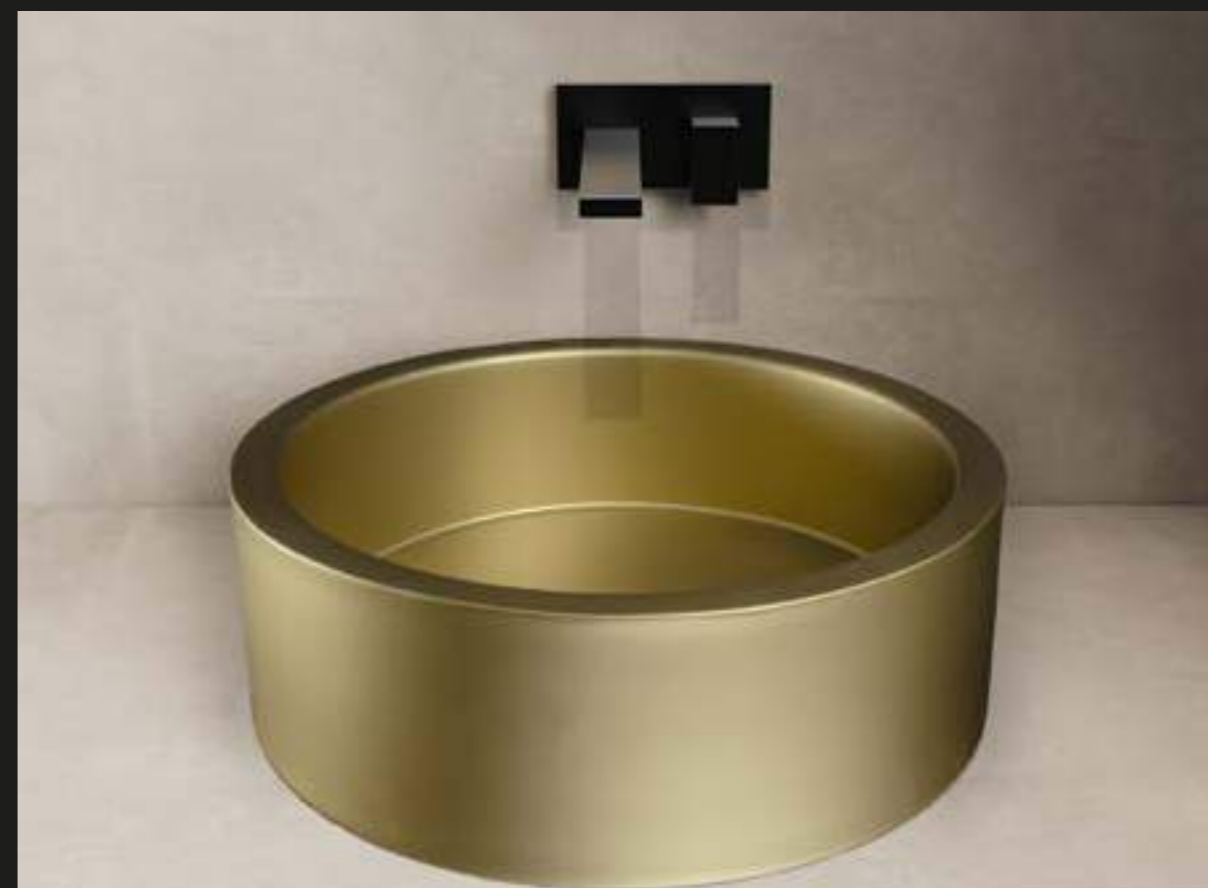

DECOSTE DECOSTEMGD