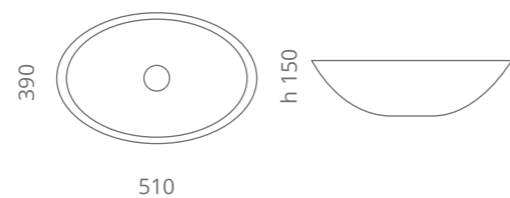

Metropole Flou

Ø foro / hole = 45 mm
peso / weight = 4,50 kg