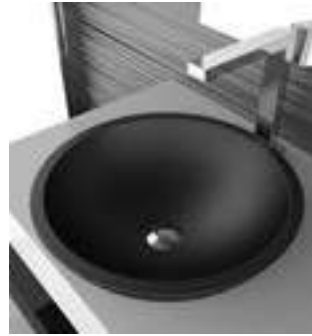

Circus 43

Ø foro / hole = 45 mm
peso / weight = 7,00 kg

white mat
CIRCUS43PO01

black mat
CIRCUS43PO30

silver leaf 3d
CIRCUS43FA

gold leaf 3d
CIRCUS43FO

copper leaf 3d
CIRCUS43FR

Circus 43 FL