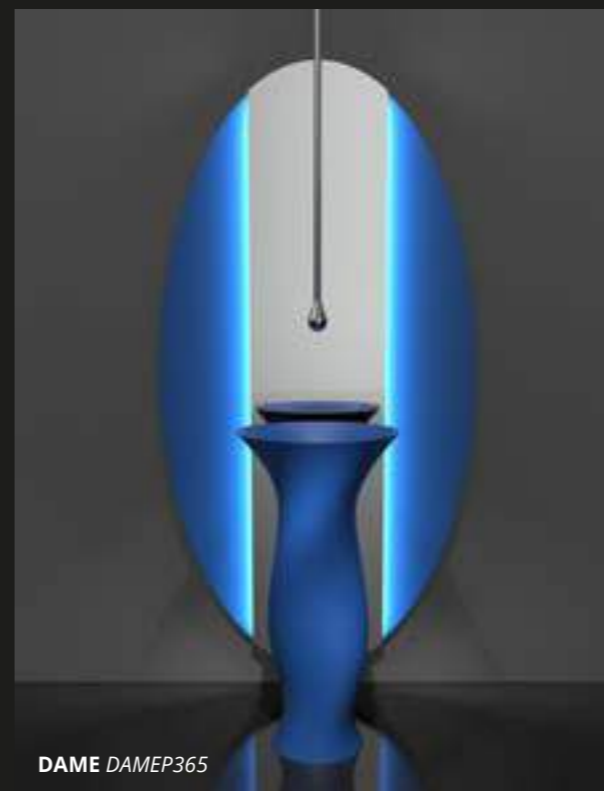

DAME DAMEPL

DAME DAMEP365