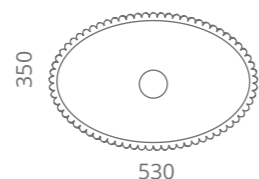

Premium

h 135