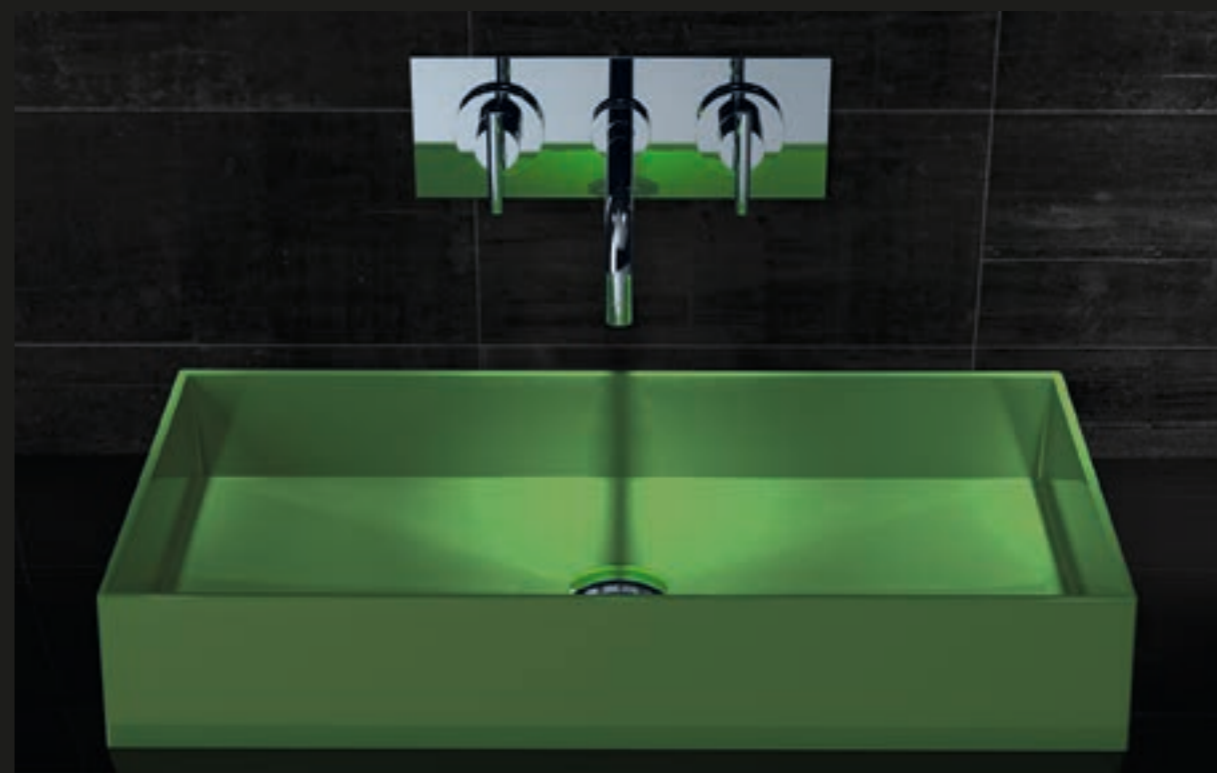

Barchetta

Siliconio®

BARCHETTA BARCHSL32