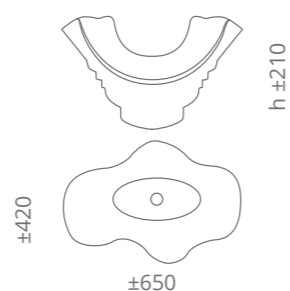

red / amber beads
ARTETREDF4

Ø foro / hole = 45 mm
peso / weight = 8,40 kg

Piletta in ottone a scarico libero inclusa Brass free flow waste included