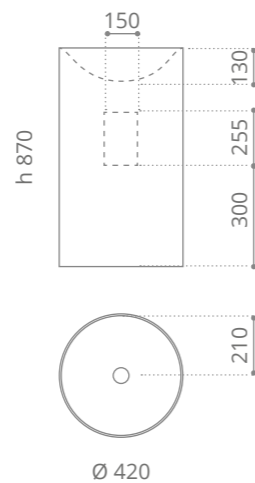

Ø foro / hole = 45 mm
peso / weight = 28,50 kg