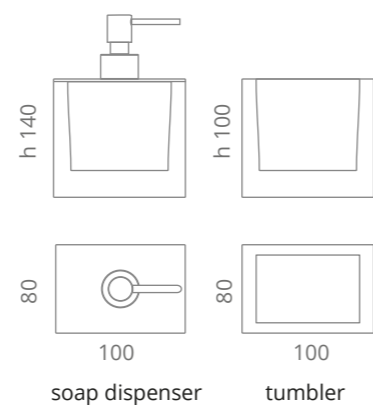

Colori Lux
Glass