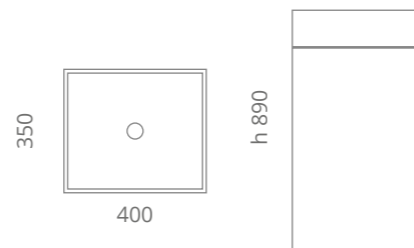

Skyline Evolution Small

Ø foro / hole = 45 mm
peso / weight = ±24,00 kg

white / clear
SKYEVOSPO01T01

white / fumè
SKYEVOSPO01T43

black / clear
SKYEVOSPO30T01

black / fumè
SKYEVOSPO30T43

Skyline Evolution Medium