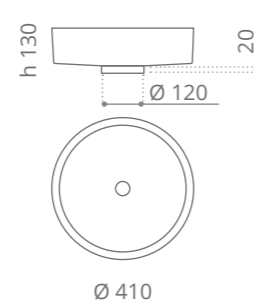

Ø foro / hole = 45 mm
peso / weight = 4,65 kg