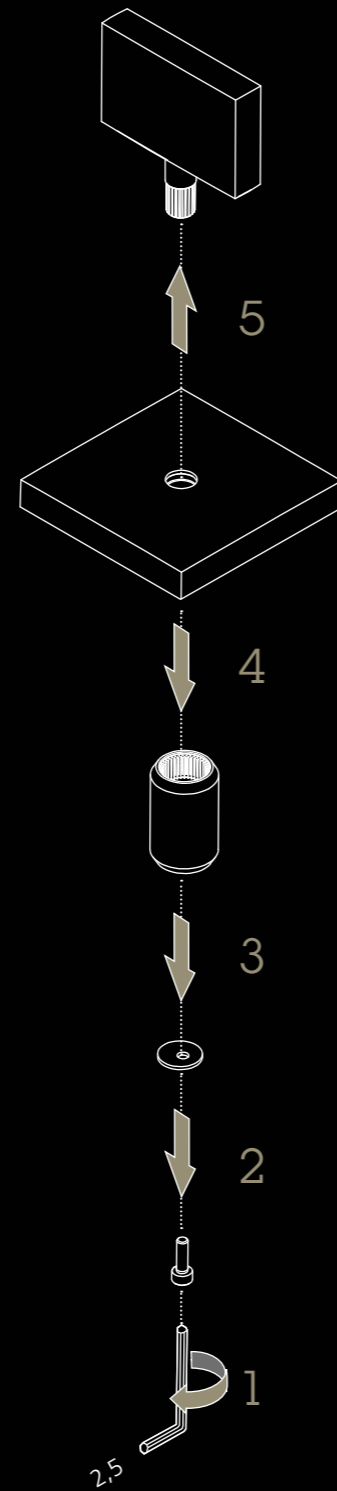

Installation

Glamorous - Regents

applicabile su manopole **MEM** adapted to fit **MEM** valves

step 1

step 2

step 3

step 4