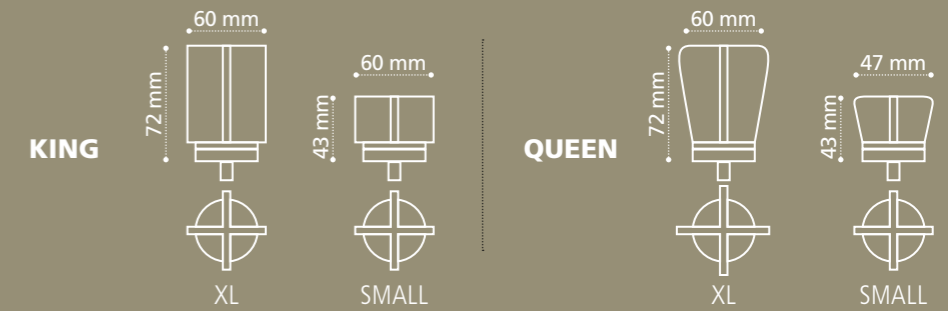

Regents

design by GIAN LUCA BORSELLINI