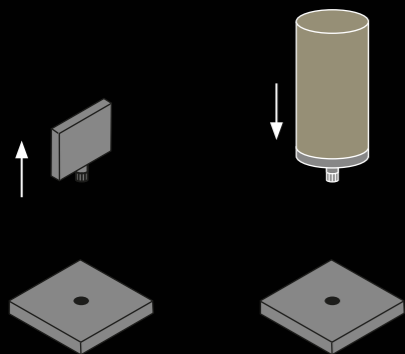

Applicazioni:
Applications:

Le maniglie GLAMOROUS possono essere montate da piano e da parete, applicate per: lavabi (da piano, semi-incasso e sottopiano) bidet e doccia secondo le indicazioni qui sotto riportate.

GLAMOROUS handles can be deck or wall mounted, and applied to: washbasins (countertop, semi-recessed and undermount) bidet and shower as expressly shown here below.

	XL	MEDIUM	SMALL
da piano deck mounted	■	■	■
da parete wall mounted		■	■
lavabo washbasin	■	■	■
bidet bidet		■	■
doccia shower			■

Manopole Dornbracht compatibili e sostituibili:
Compatible and replaceable Dornbracht valves:

• MEM a 3 fori - 3 holes