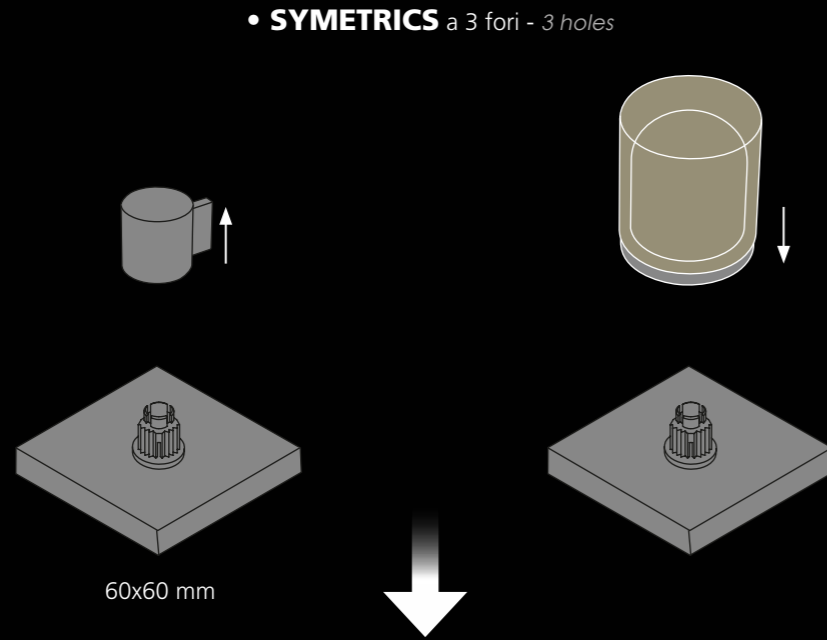

I colori rappresentati in stampa si intendono puramente indicativi. - Printed colours may slightly vary from original colour.

Lyric for Symetrics

Applicazioni: Applications:

Le maniglie LYRIC possono essere montate da piano e da parete, applicate per:
lavabi (da piano, semi-incasso e sottopiano) bidet e doccia secondo le indicazioni qui sotto riportate
LYRIC handles can be deck- or wall mounted, and applied to:
washbasins (countertop, semi-recessed and undermount) bidet and shower as expressly shown here below.

	LYRIC
da piano deck mounted	■
da parete wall mounted	■
lavabo washbasin	■
bidet bidet	■
doccia shower	■

Manopole Dornbracht compatibili e sostituibili: Compatible and replaceable Dornbracht valves:

Bocche erogazione Dornbracht consigliate: Suggested Dornbracht spouts: