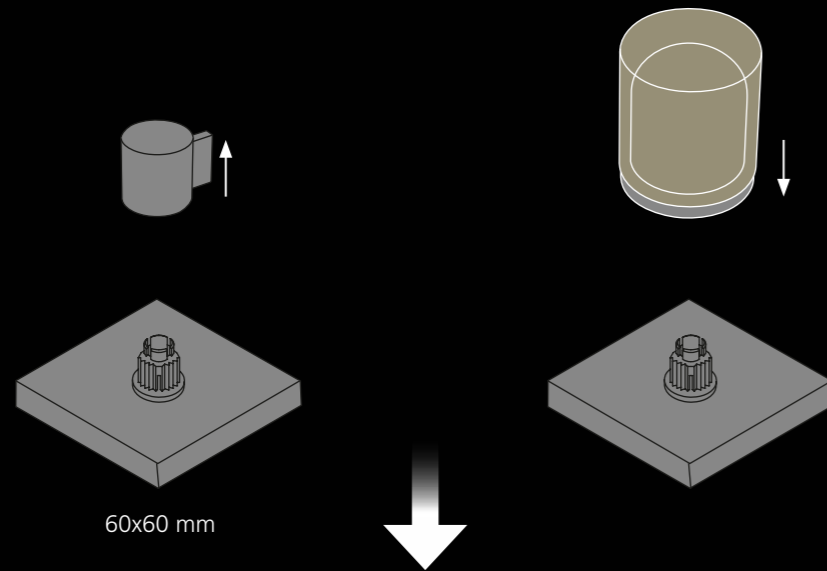

I colori rappresentati in stampa si intendono puramente indicativi. - Printed colours may slightly vary from original colour.

Lyric for Symetrics

Applicazioni: Applications:

Le maniglie LYRIC possono essere montate da piano e da parete, applicate per:
lavabi (da piano, semi-incasso e sottopiano) bidet e doccia secondo le indicazioni qui sotto riportate
LYRIC handles can be deck- or wall mounted, and applied to:
washbasins (countertop, semi-recessed and undermount) bidet and shower as expressly shown here below.

	LYRIC
da piano deck mounted	■
da parete wall mounted	■
lavabo washbasin	■
bidet bidet	■
doccia shower	■

Manopole Dornbracht compatibili e sostituibili: Compatible and replaceable Dornbracht valves:

• SYMETRICS a 3 fori - 3 holes