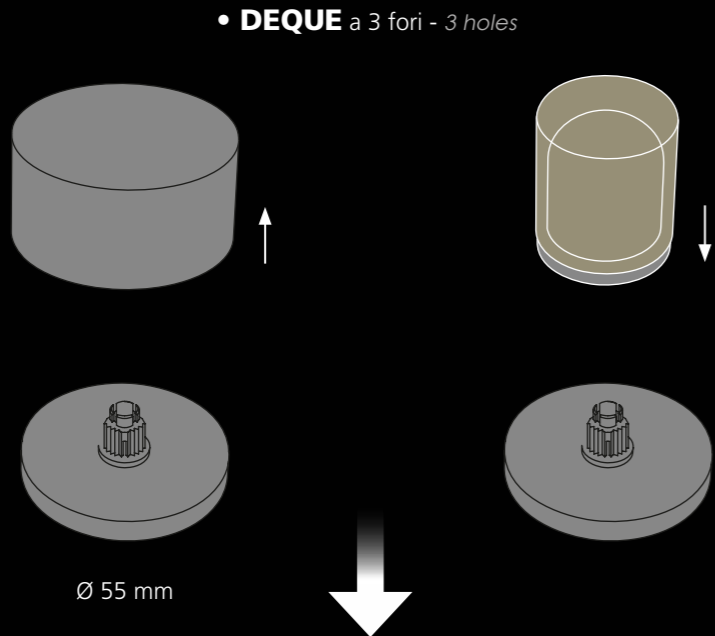

I colori rappresentati in stampa si intendono puramente indicativi. - Printed colours may slightly vary from original colour.

Lyric for Deque

Applicazioni: Applications:

Le maniglie LYRIC possono essere montate da piano e da parete, applicate per:
lavabi (da piano, semi-incasso e sottopiano) bidet e doccia secondo le indicazioni qui sotto riportate
LYRIC handles can be deck- or wall mounted, and applied to:
washbasins (countertop, semi-recessed and undermount) bidet and shower as expressly shown here below.

	LYRIC
da piano deck mounted	■
da parete wall mounted	■
lavabo washbasin	■
bidet bidet	■
doccia shower	■

Manopole Dornbracht compatibili e sostituibili: Compatible and replaceable Dornbracht valves:

Bocche erogazione Dornbracht consigliate: Suggested Dornbracht spouts: