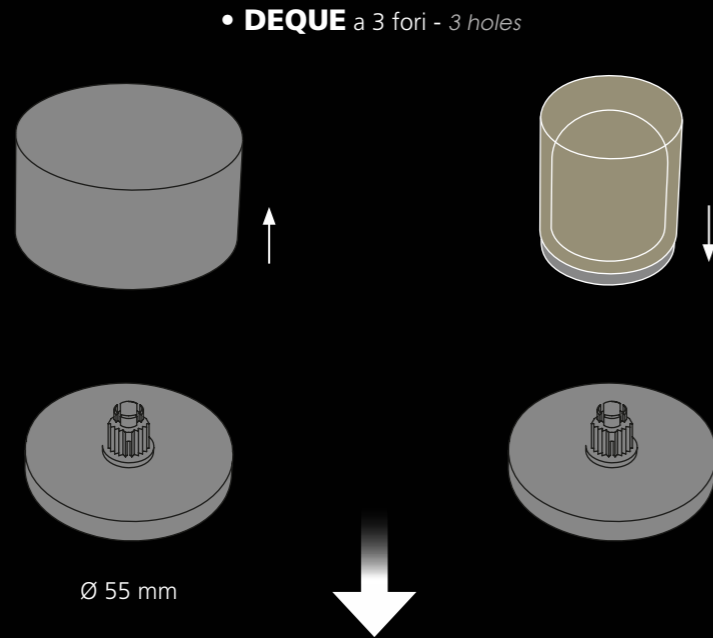

I colori rappresentati in stampa si intendono puramente indicativi. - Printed colours may slightly vary from original colour.

Lyric for Deque

Applicazioni: Applications:

Le maniglie LYRIC possono essere montate da piano e da parete, applicate per:
lavabi (da piano, semi-incasso e sottopiano) bidet e doccia secondo le indicazioni qui sotto riportate
LYRIC handles can be deck- or wall mounted, and applied to:
washbasins (countertop, semi-recessed and undermount) bidet and shower as expressly shown here below.

	LYRIC
da piano deck mounted	■
da parete wall mounted	■
lavabo washbasin	■
bidet bidet	■
doccia shower	■

Manopole Dornbracht compatibili e sostituibili: Compatible and replaceable Dornbracht valves:

Bocche erogazione Dornbracht consigliate: Suggested Dornbracht spouts: