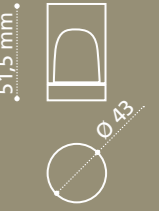

Lyric for Symetrics

Applicazioni: Applications:

Le maniglie LYRIC possono essere montate da piano e da parete, applicate per:
lavabi (da piano, semi-incasso e sottopiano) bidet e doccia secondo le indicazioni qui sotto riportate
LYRIC handles can be deck- or wall mounted, and applied to:
washbasins (countertop, semi-recessed and undermount) bidet and shower as expressly shown here below.

	LYRIC
da piano deck mounted	■
da parete wall mounted	■
lavabo washbasin	■
bidet bidet	■
doccia shower	■