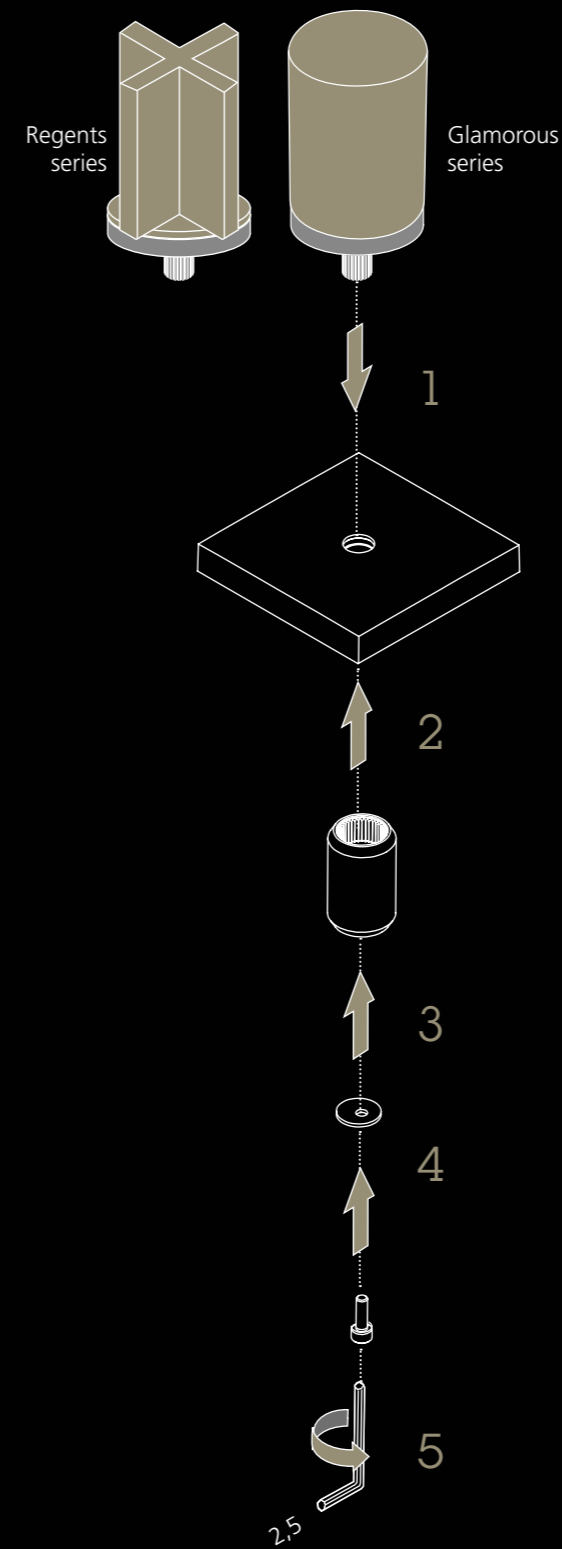

step 1

step 2

step 3

step 4

Installation

Lyric

applicabile su manopole **SYMETRICS** *adapted to fit SYMETRICS valves*

step **1**