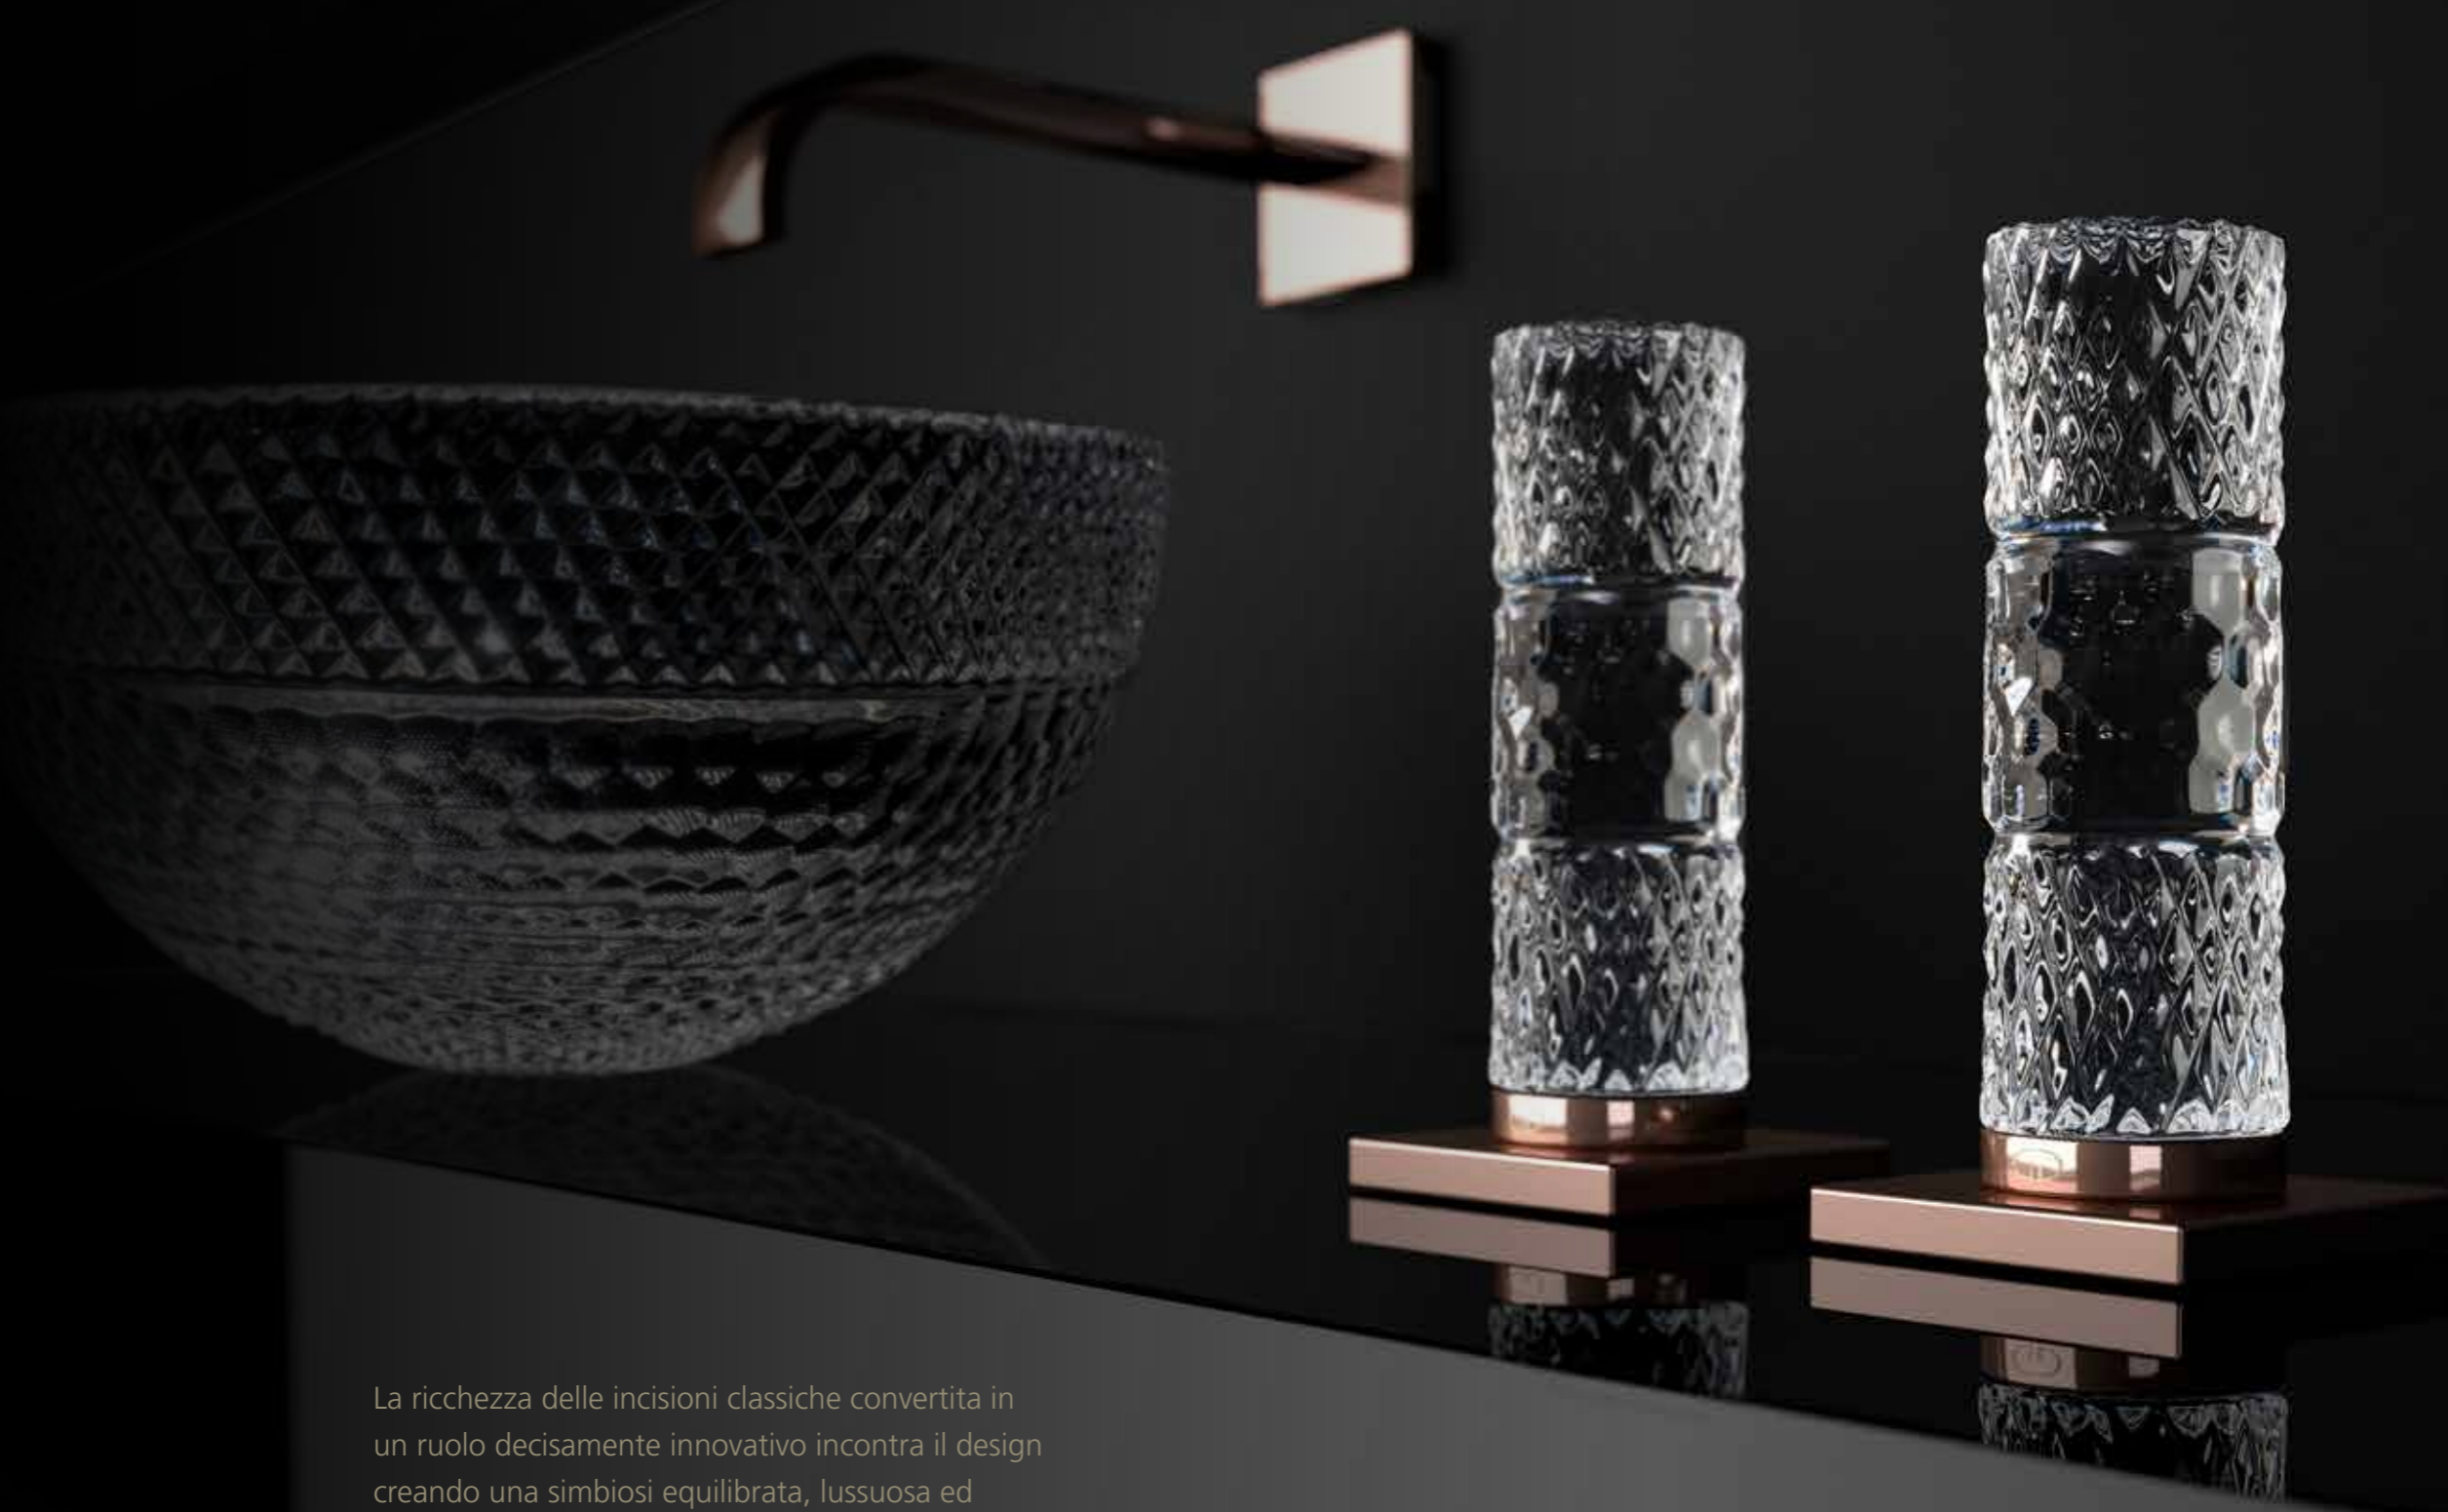

Glamorous RAMADA

Maniglia - Handle Glamorous RAMADA CODE GLRAMXLT01F10

Su rosetta - on rosette MEM series BY DORNBRACHT

Bocca - Spout MEM series BY DORNBRACHT

La ricchezza delle incisioni classiche convertita in un ruolo decisamente innovativo incontra il design creando una simbiosi equilibrata, lussuosa ed emozionante.

The wealth of classical engravings presented innovatively, meeting design, creating a balanced symbiosis of luxury and excitement.