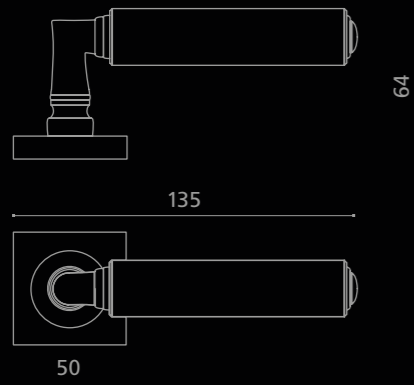

CUBE Leather

Fori chiave disponibili / Available key holes