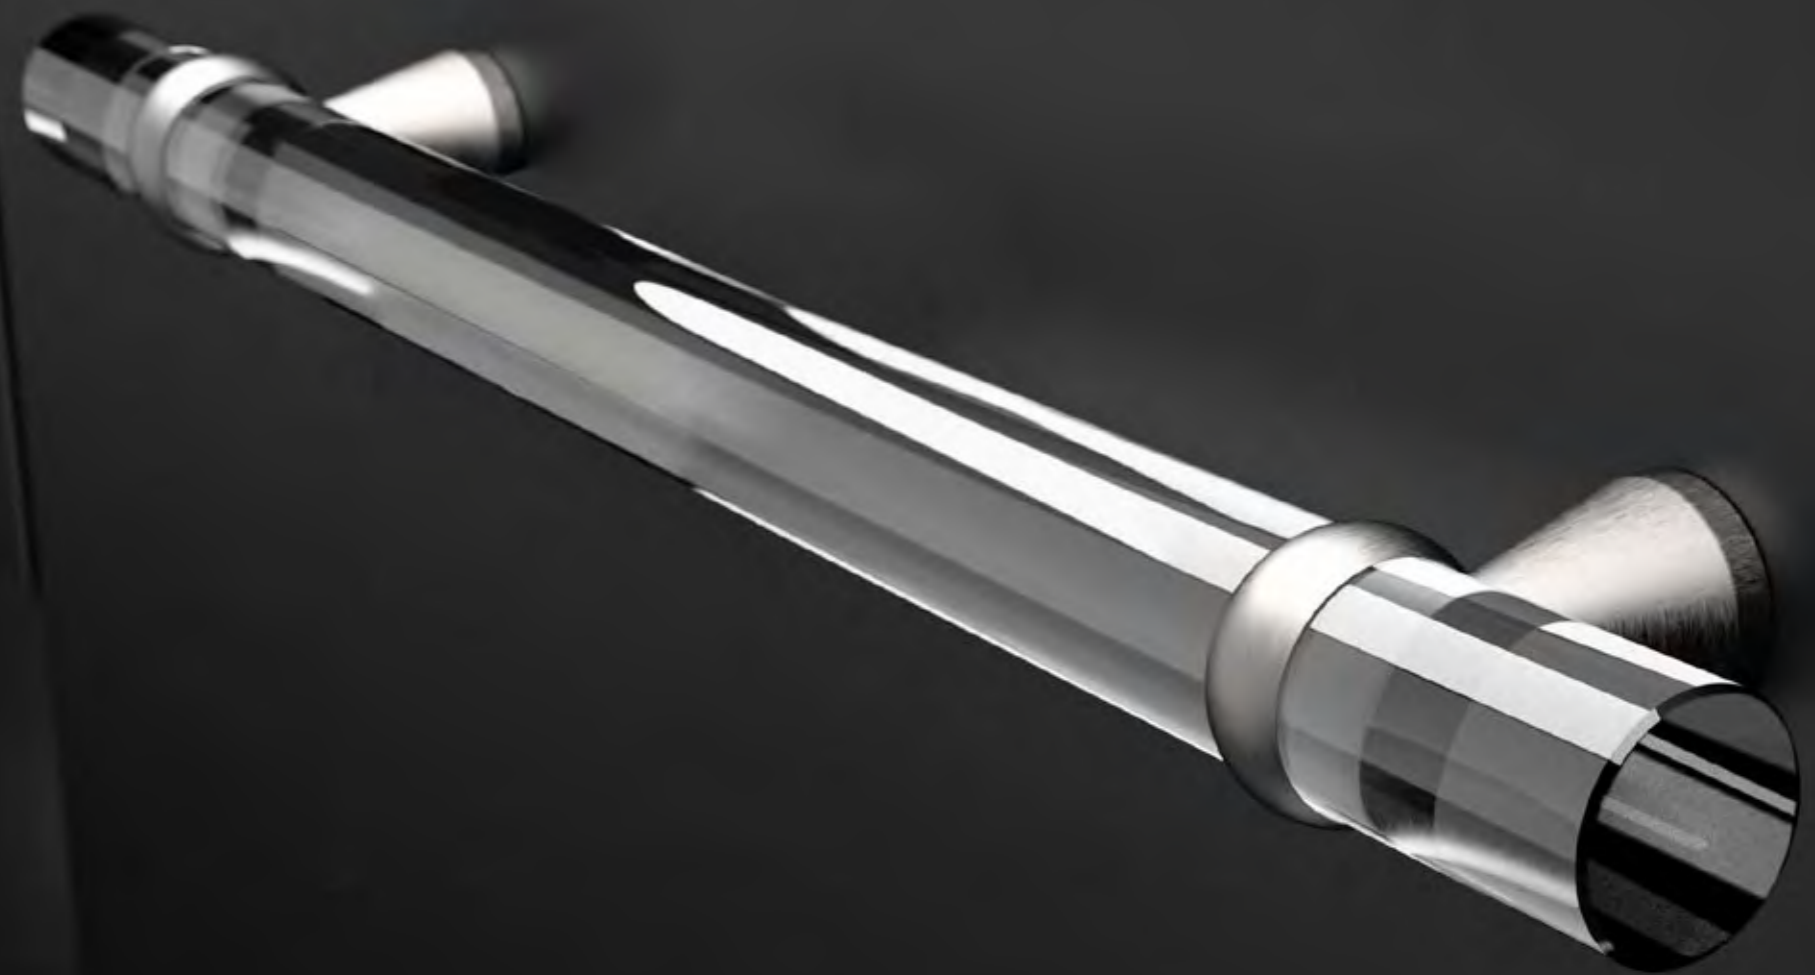

M510T01F13CF128
Maniglia in cristallo trasparente. Montature in ottone nickel
spazzolato (L. 200 mm). (filettatura 4ma).
Clear crystal furniture handle.
Brushed nickel brass bases (L. 200 mm).
(thread M4).