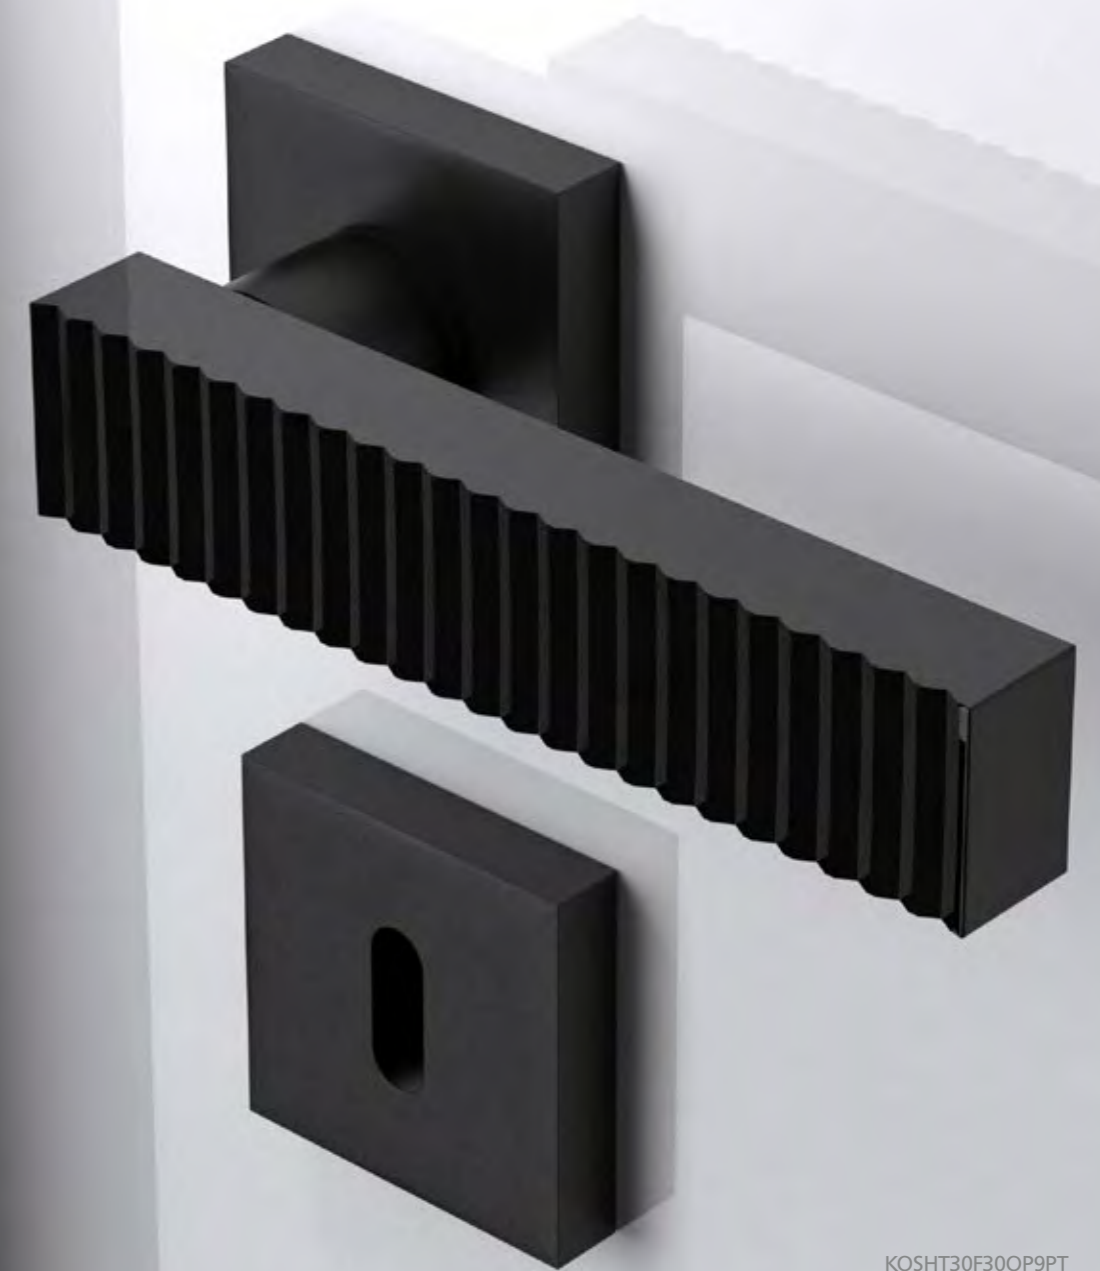

KOS Home

Cristallo
DE' MEDICI®
Pb 24%

Fori chiave disponibili / Available key holes

KOSHT30F30OP9PT
Maniglia in cristallo opale nero 24% Pb,
molato a mano con mole a pietra.
Montatura in ottone nero opaco con bocchetta patent.
Hand bevelled in stone, 24%Pb opal black crystal door
handle. Black mat brass base with patent key hole.