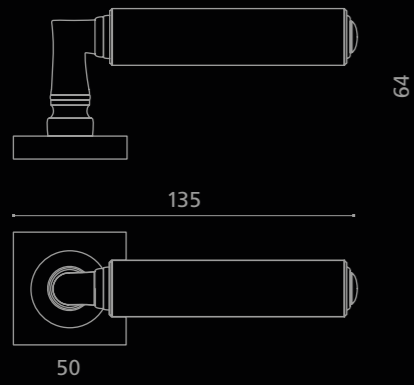

CUBE Cuoio

Fori chiave disponibili / Available key holes

PATENT

YALE

WC

CUBCNTF1OP9PT
Maniglia in cuoio naturale, cucita a mano.
Montatura in ottone lucido con bocchetta patent.
*Hand-sewn natural hide-leather door handle.
Polished brass base with patent key hole.*