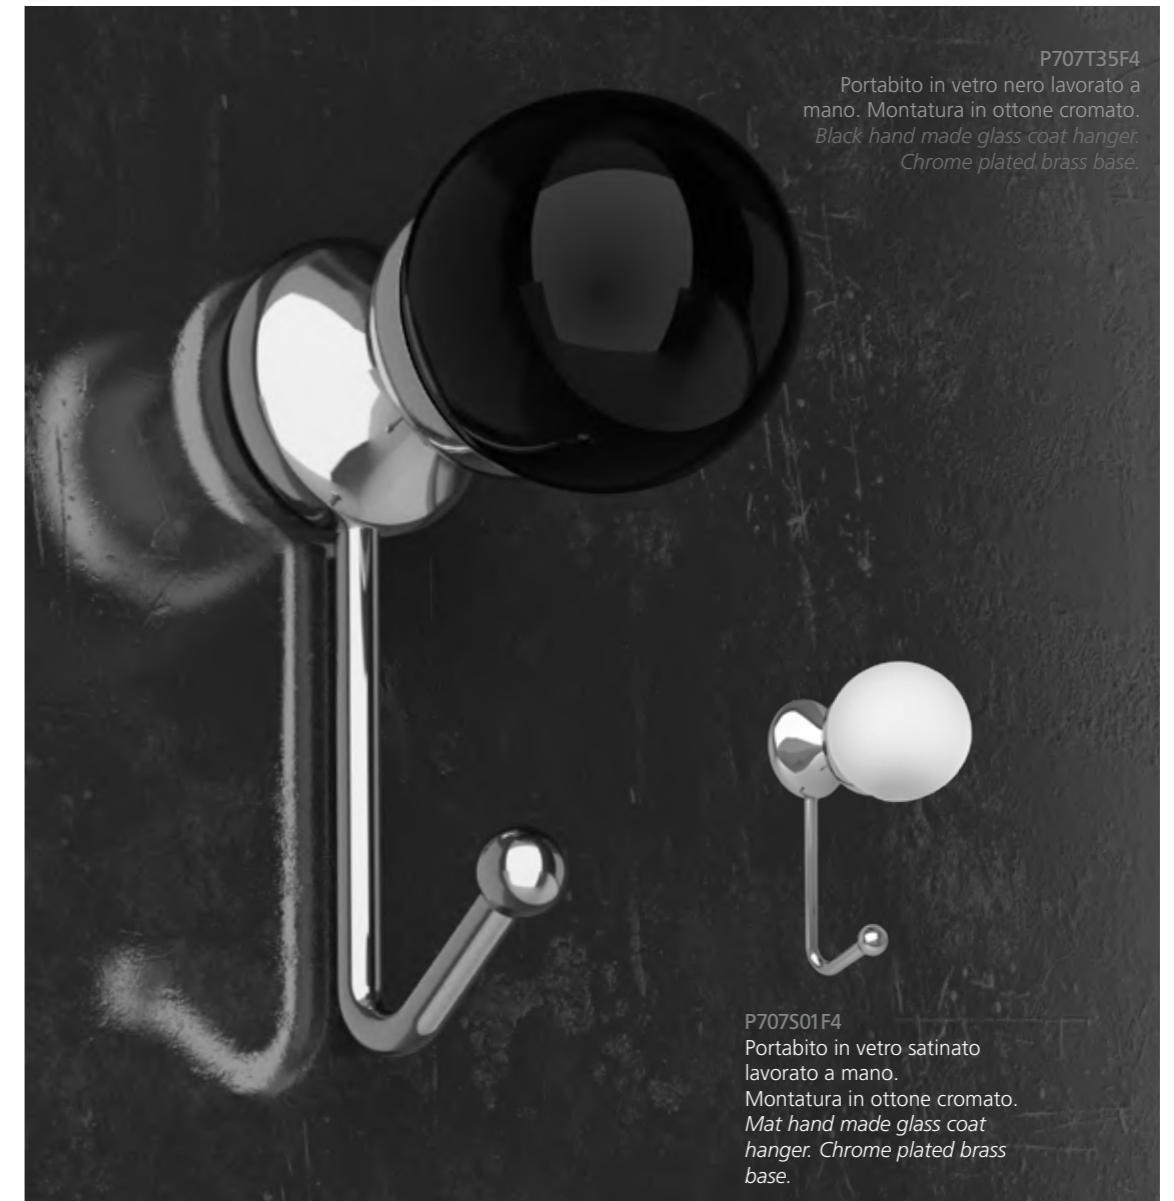

SFERA Coat - P707

GEO Coat - P708

Florence Glass
ATELIER

P707T35F4
Portabito in vetro nero lavorato a mano. Montatura in ottone cromato.
Black hand made glass coat hanger. Chrome plated brass base.

P707S01F4
Portabito in vetro satinato lavorato a mano.
Montatura in ottone cromato.
Mat hand made glass coat hanger. Chrome plated brass base.