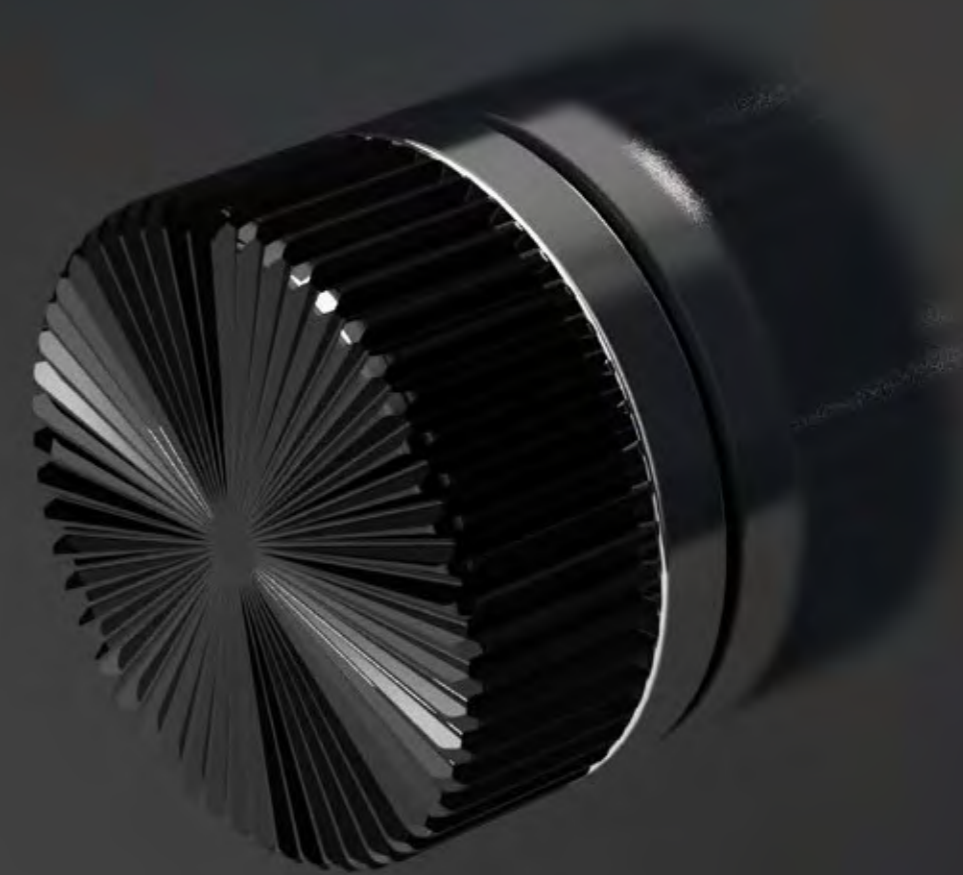

RAY Pull

Cristallo
DE' MEDICI
Pb 24%