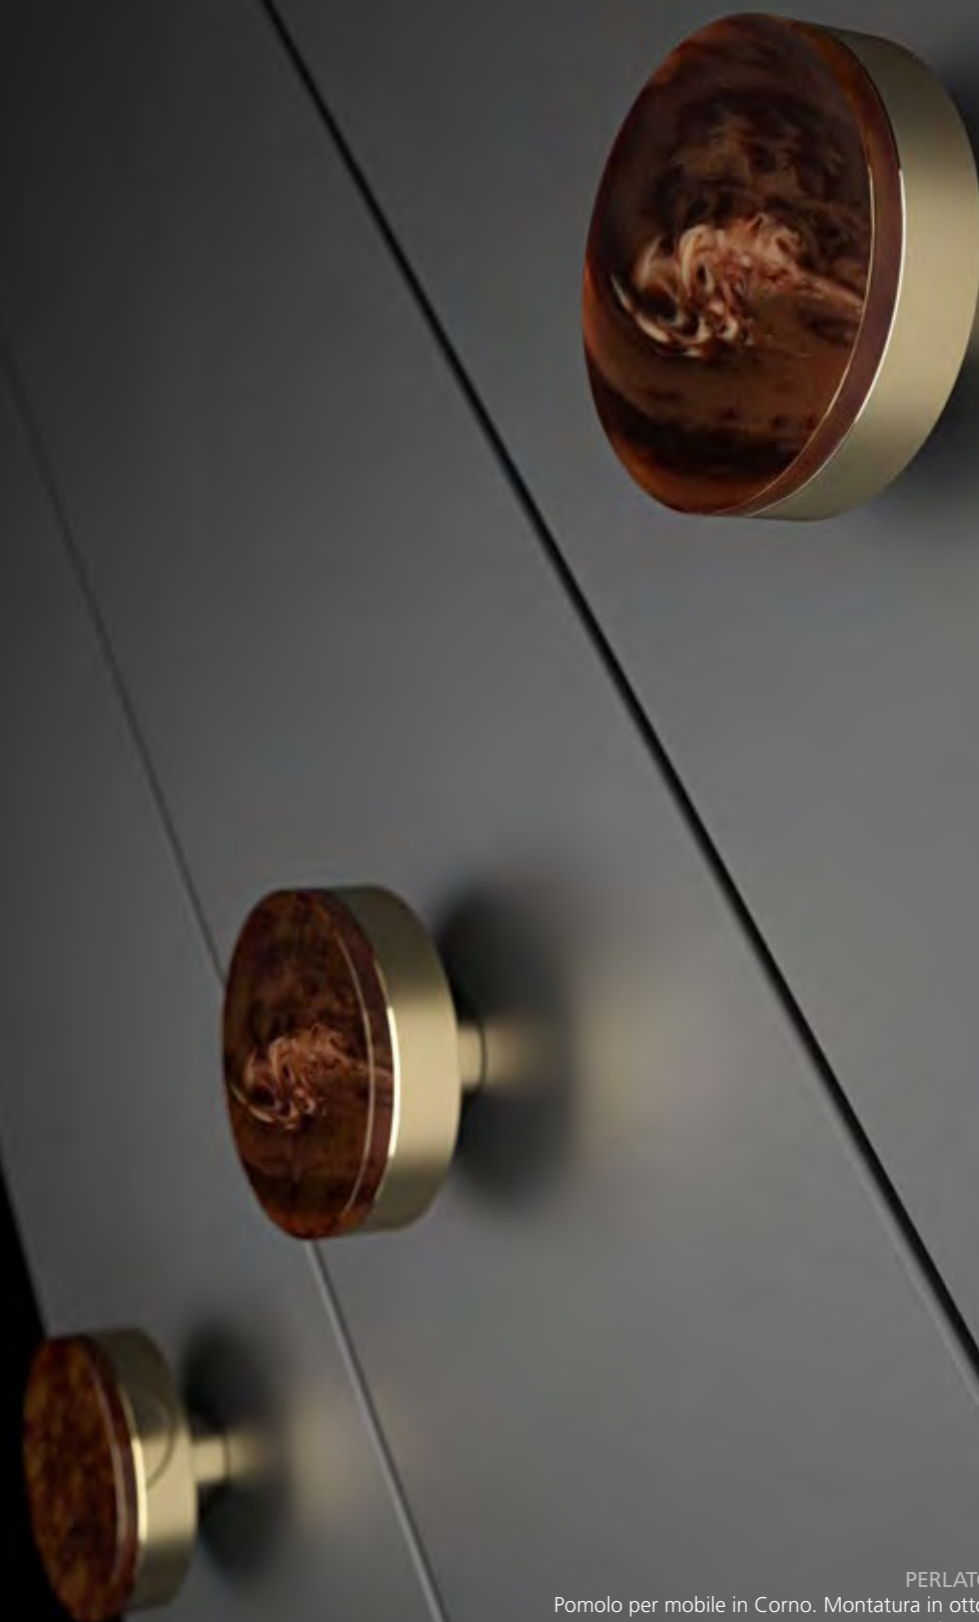

PERLATCRF3DM40
Pomolo per mobile in Corno. Montatura in ottone dorato.
(filettatura 4ma).
*Horn furniture knob. Gold plated brass base.
(thread M4).*