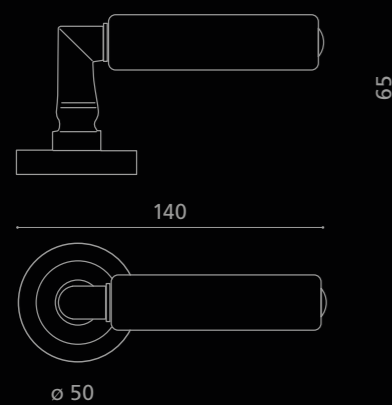

KIKKA

Cuoio