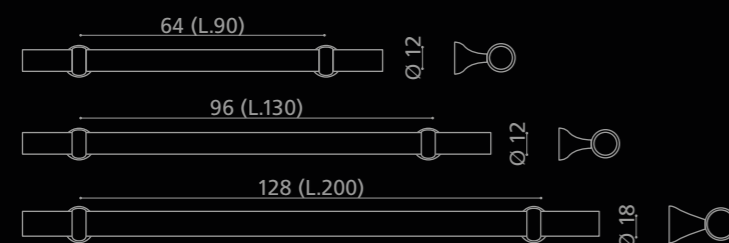

M510T01F13CF128
Maniglia in cristallo trasparente. Montature in ottone nickel
spazzolato (L. 200 mm). (filettatura 4ma).
Clear crystal furniture handle.
Brushed nickel brass bases (L. 200 mm).
(thread M4).