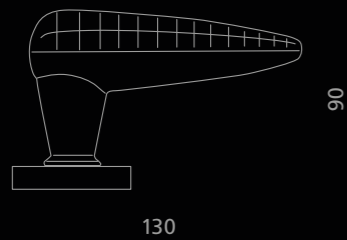

ARIUS<sup>®</sup> 8  
H O M E

ICEHT01F4OP9PT

Maniglia in cristallo trasparente 24% Pb,  
molato a mano con mole a pietra.

Montatura in ottone cromato  
con bocchetta patent.

*Hand bevelled in stone,*

*24%Pb clear crystal door handle.*

*Chrome plated brass base with patent key hole.*

ARIUS<sup>®</sup> 9  
H O M E

LUXORHT01F1OP9PT

Maniglia in cristallo trasparente 24% Pb, molato a mano con mole a pietra. Montatura in ottone lucido con bocchetta patent.  
*Hand bevelled in stone, 24%Pb clear crystal door handle. Polished brass base with patent key hole.*