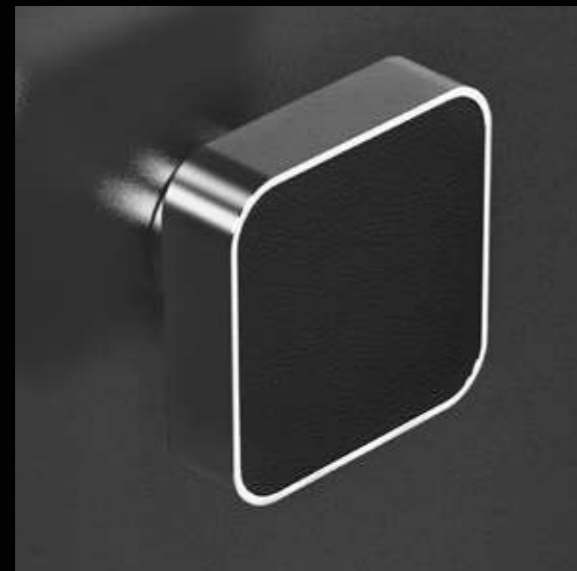

CUOIO

CUOIOQBKF430X30
Pomolo per mobile in cuoio nero.
Montatura in ottone cromato. (filettatura 4ma).
*Black leather furniture knob.
Chrome plated brass base. (thread M4).*