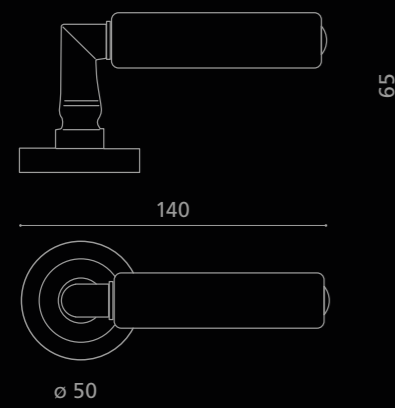

KIKKA Marble

Marmo
CARRARA

KIKKMRWF15OP2PT
Maniglia in marmo bianco Calacatta, molata a mano.
Montatura in ottone champagne pvd con bocchetta patent.
*White Calacatta marble door handle.
Champagne pvd brass base with patent key hole.*