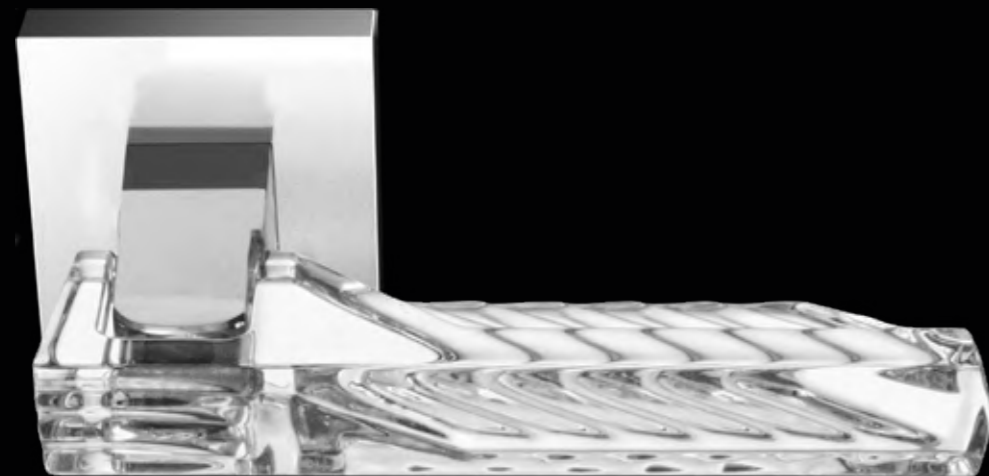

128

Ø 52

Fori chiave disponibili / Available key holes

PATENT

YALE

WC

KIARAT01F4OP2PT  
Maniglia in cristallo trasparente 24% Pb,  
molato a mano con mole a pietra.  
Montatura in ottone cromato con bocchetta patent.  
*Hand bevelled in stone, 24%Pb clear crystal door handle.  
Chrome plated brass base, with patent key hole.*