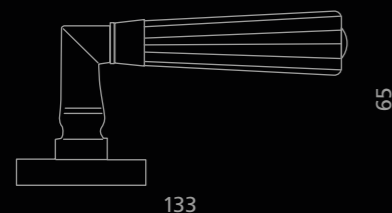

ELKART05F1OP2
Maniglia in cristallo colore ambra 24% Pb, molato a mano con mole a pietra. Montatura in ottone lucido.
Hand bevelled in stone, 24%Pb amber colour crystal door handle.
Polished brass base.