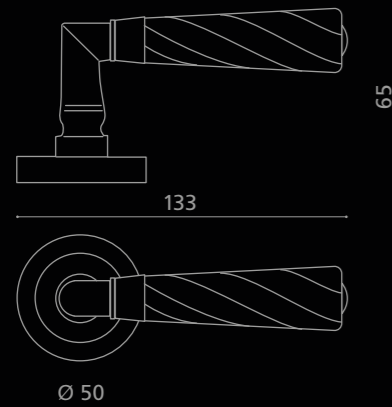

ELKATT05F1OP2
Maniglia in cristallo colore ambra 24% Pb, molato a mano con mole a pietra. Montatura in ottone lucido.
Hand bevelled in stone, 24%Pb amber colour crystal door handle.
Polished brass base.