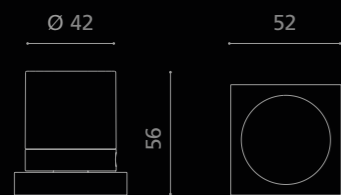

# MIRAGE Home

Cristallo  
DE' MEDICI<sup>®</sup>  
Pb 24%

MIRAGEHGDF1OP9PT  
Pomolo per porta girevole in cristallo 24% Pb trasparente/oro,  
molato a mano con mole a pietra.  
Montatura in ottone lucido con bocchetta patent.  
*Hand bevelled in stone, 24%Pb cleargold crystal revolving door knob.  
Polished brass base with patent key hole.*