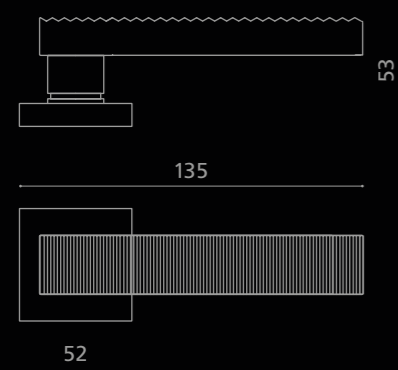

KOS Home

Cristallo
DE' MEDICI®
Pb 24%