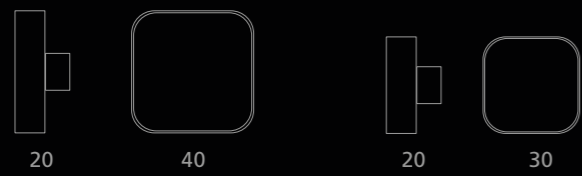

CUOIOQBKF340X40
Pomolo per mobile in cuoio nero.
Montatura in ottone dorato. (filettatura 4ma).
*Black leather furniture knob.
Gold plated brass base. (thread M4).*