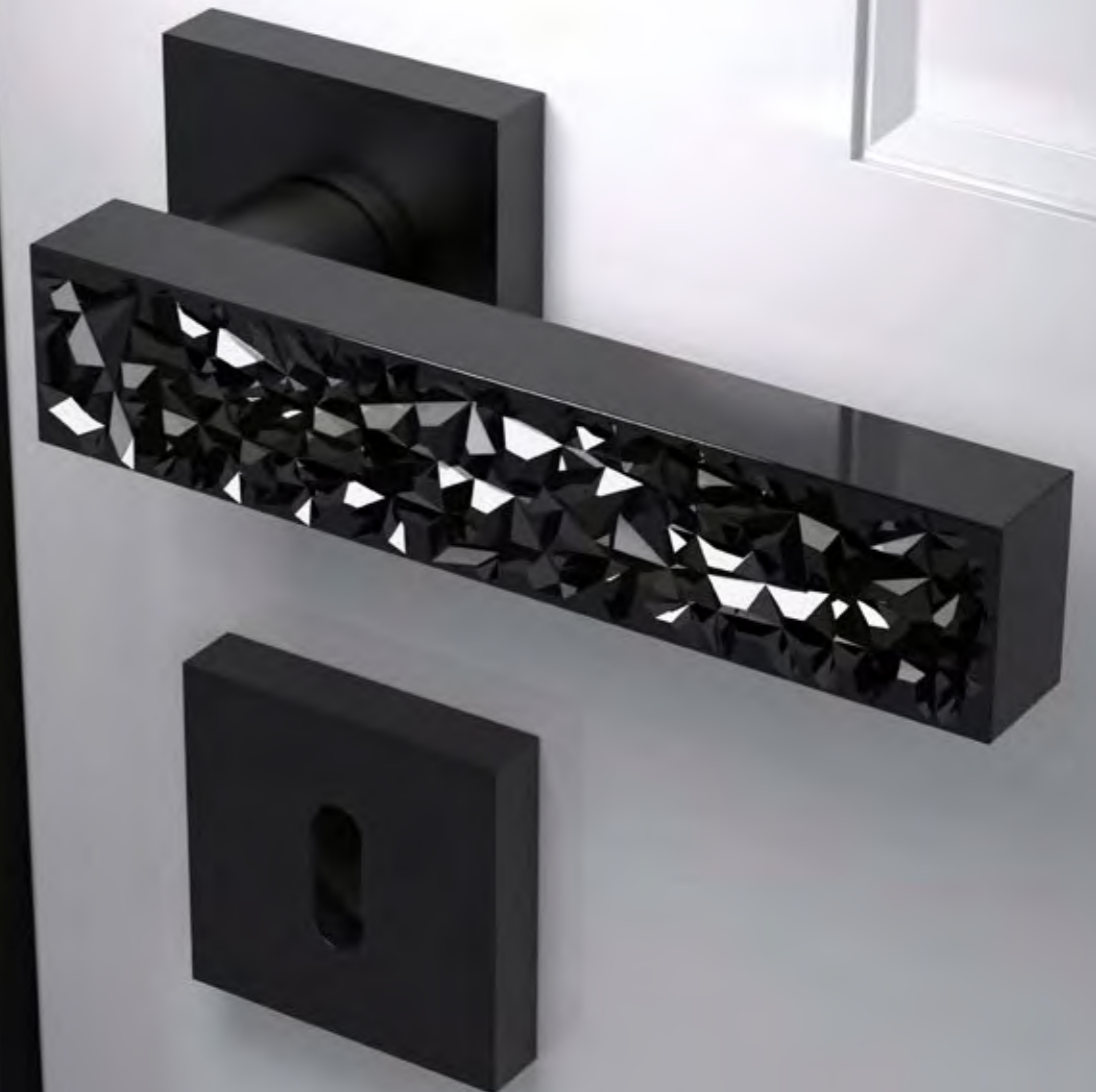

**KYMIICEHT01F4OP9PT**  
Maniglia in cristallo trasparente 24% Pb,  
molato a mano con mole a pietra.  
Montatura in ottone cromato con bocchetta patent.  
*Hand bevelled in stone, 24%Pb clear crystal door handle.  
Chrome plated brass base with patent key hole.*

Fori chiave disponibili / Available key holes

PATENT

YALE

WC

**KYMIICEHT30F30OP9PT**  
Maniglia in cristallo opale nero 24% Pb,  
molato a mano con mole a pietra.  
Montatura in ottone nero opaco con bocchetta patent.  
*Hand bevelled in stone, 24%Pb opal black crystal door  
handle. Black mat brass base with patent key hole.*