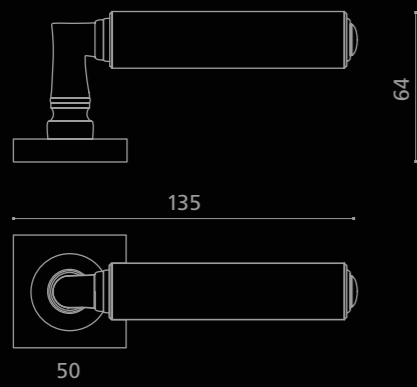

CUBE

Cristallo
DE' MEDICI
Pb 24%