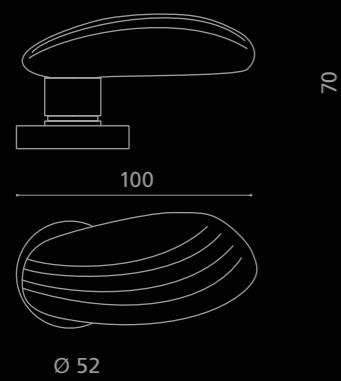

GOLF

Cristallo
DE' MEDICI
Pb 24%

GOLFT01F4OP2
Maniglia in cristallo trasparente 24% Pb, molato a mano con mole a pietra.
Montatura in ottone cromato.
*Hand bevelled in stone, 24%Pb clear crystal door handle.
Chrome plated brass base.*

GOLFS01F4OP2
Maniglia in cristallo satinato 24% Pb, molato a mano con mole a pietra. Montatura in ottone cromato.
*Hand bevelled in stone, 24%Pb mat crystal door handle.
Chrome plated brass base.*

Fori chiave disponibili / Available key holes

GOLFT05F1OP2PT
Maniglia in cristallo colore ambra 24% Pb, molato a mano con mole a pietra. Montatura in ottone lucido con bocchetta patent.
*Hand bevelled in stone, 24%Pb amber colour crystal door handle.
Polished brass base with patent key hole.*