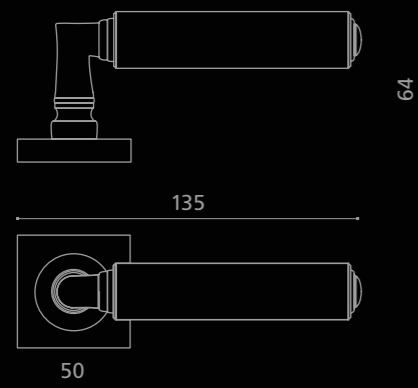

# CUBE Marble

Marmo  
CARRARA

CUBEMRBF300P9PT  
Maniglia in marmo nero Marquina.  
Montatura in ottone nero opaco con bocchetta patent.  
*Black Marquina marble door handle.  
Black mat brass base with patent key hole*