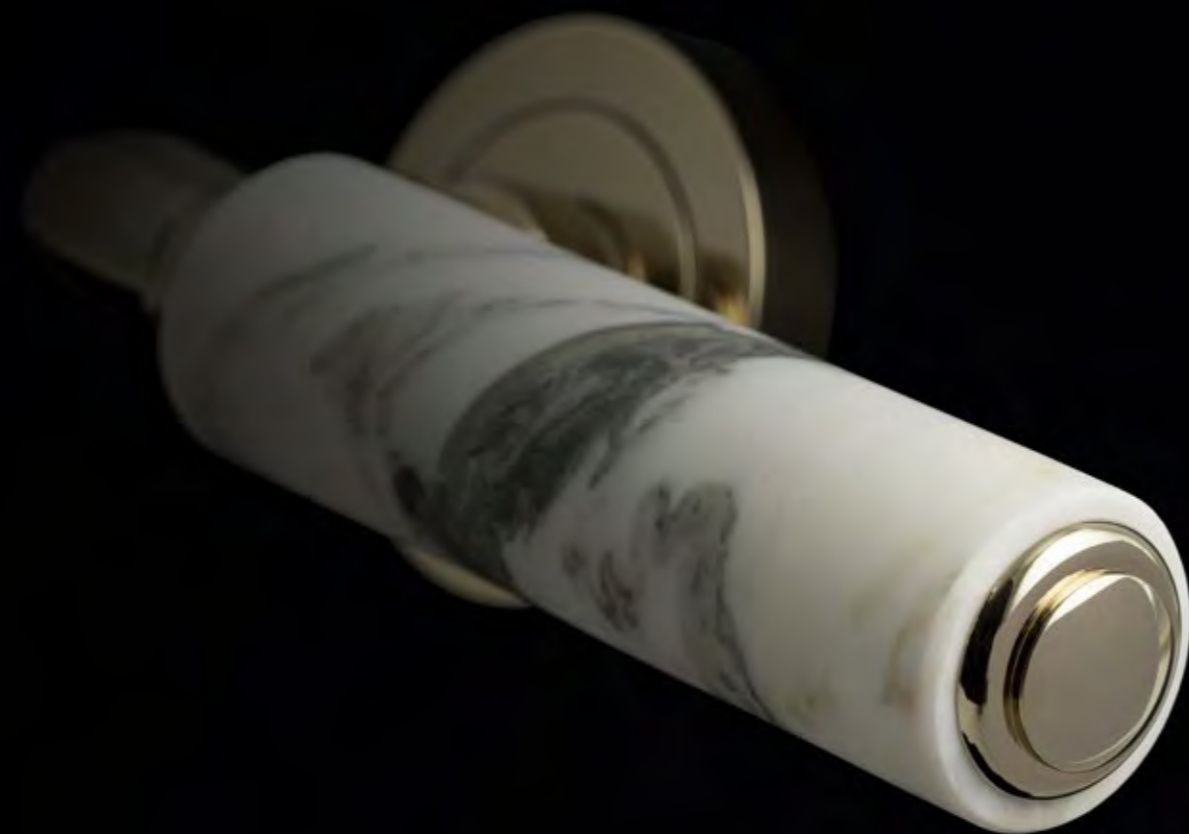

KIKKA Marble

Marmo
CARRARA

KIKKMRWF15OP2PT
Maniglia in marmo bianco Calacatta, molata a mano.
Montatura in ottone champagne pvd con bocchetta patent.
*White Calacatta marble door handle.
Champagne pvd brass base with patent key hole.*