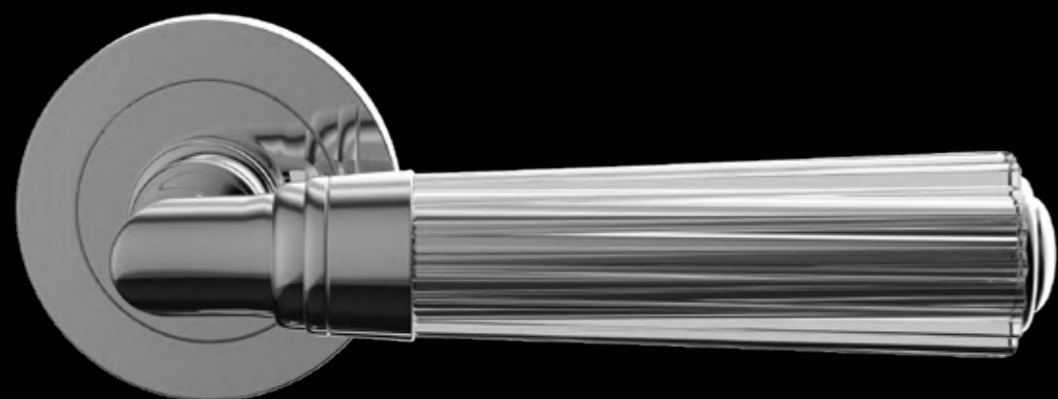

ELKA Rigata

Cristallo
DE' MEDICI
Pb 24%

ELKART01F4OP2
Maniglia in cristallo trasparente 24% Pb, molato a mano con mole a pietra.
Montatura in ottone cromato.
Hand bevelled in stone, 24%Pb clear crystal door handle.
Chrome plated brass base.

ELKARS01F4OP2
Maniglia in cristallo satinato 24% Pb, molato a mano con mole a pietra. Montatura in ottone cromato.
Hand bevelled in stone, 24%Pb mat crystal door handle.
Chrome plated brass base.

ELKART05F1OP2
Maniglia in cristallo colore ambra 24% Pb, molato a mano con mole a pietra. Montatura in ottone lucido.
Hand bevelled in stone, 24%Pb amber colour crystal door handle.
Polished brass base.

Fori chiave disponibili / Available key holes