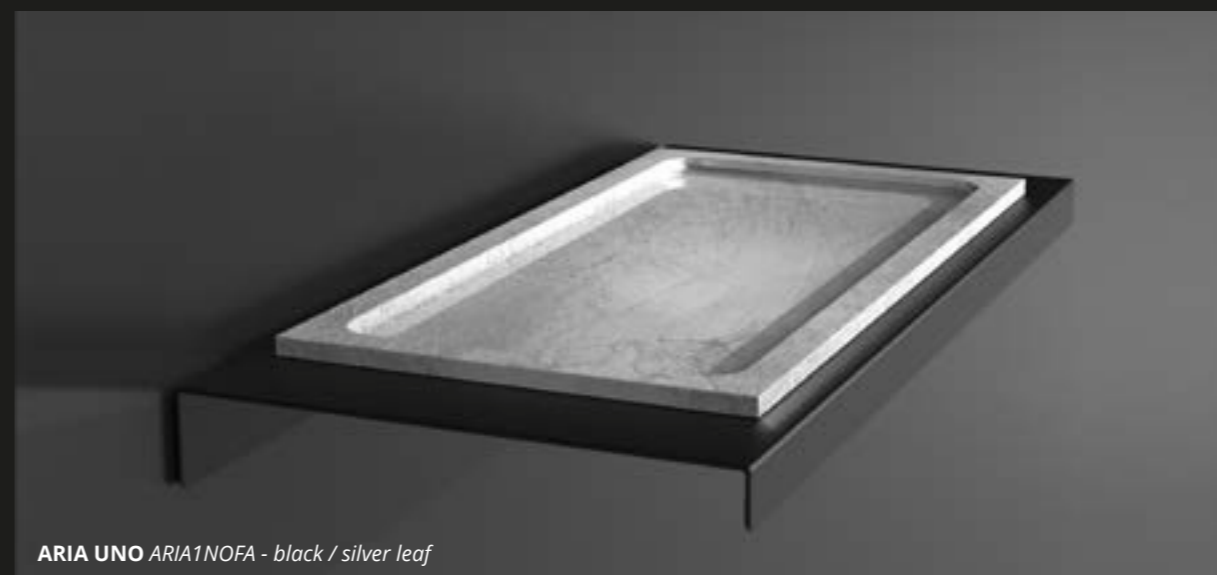

Royal accessories

ROYAL2PO30GD - black / gold

Aria

ARIA UNO ARIA1NOFA - black / silver leaf

ARIA DUE ARIA2NOFO - black / gold leaf

ARIA TRE ARIA3SOB - old brass

Special One

Luxury Toilet Brush Holder