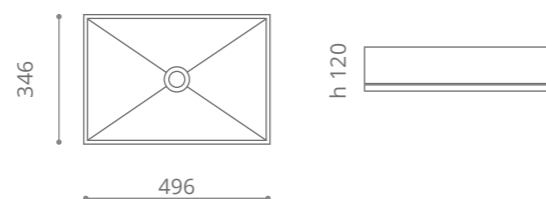

Skyline L

Ø foro / hole = 45 mm
peso / weight = 7,50 kg