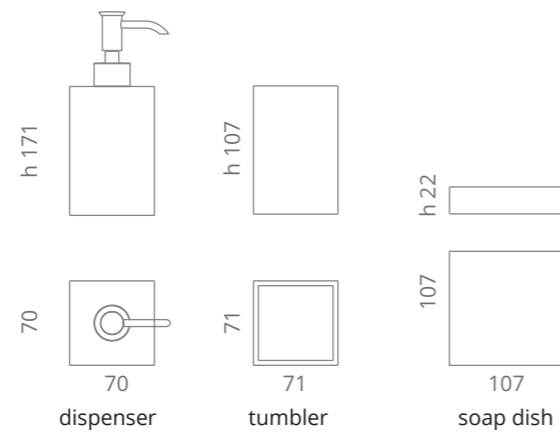

MODE Lux
Ceramic

Metropole
Vetro Freddo