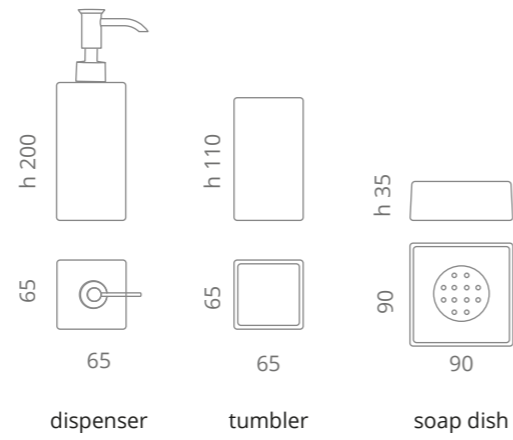

Kalahari
Glass

Dame

Vetro Freddo

design by **VINCENZO MISSANELLI**

1 white mat / chrome DAME03PO01F4
2 white mat DAME02PO01
3 white mat DAME01PO01

1 white gloss / chrome DAME03BLF4
2 white gloss DAME02BL
3 white gloss DAME01BL