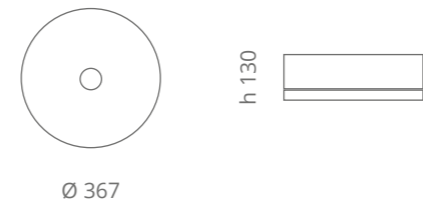

Xtreme Marble Small