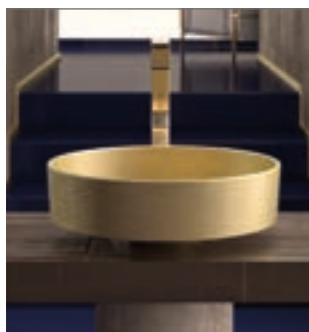

Infinity Colour
design by **LEONARDO GIOMARELLI**

Ø foro / hole = 45 mm
peso / weight = 3,30 kg

Infinity Starlight
design by **LEONARDO GIOMARELLI**

Ø foro / hole = 45 mm
peso / weight = 3,30 kg

Rho Metal