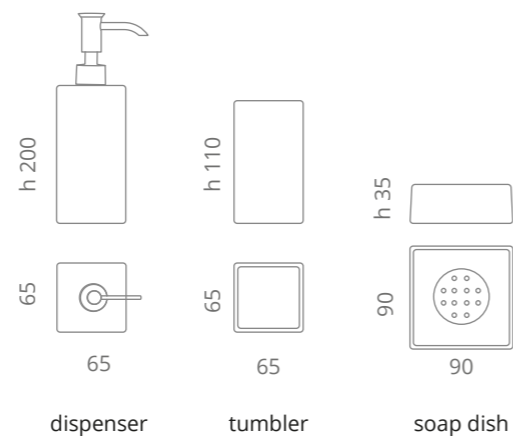

Kalahari
Glass

Dame

Vetro Freddo

design by **VINCENZO MISSANELLI**

1 white mat / chrome DAME03PO01F4
2 white mat DAME02PO01
3 white mat DAME01PO01

1 white gloss / chrome DAME03BLF4
2 white gloss DAME02BL
3 white gloss DAME01BL