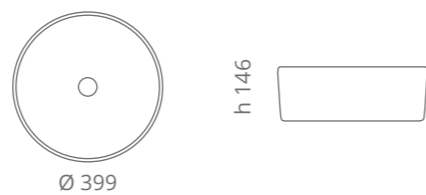

Ø foro / hole = 45 mm
peso / weight = 4,20 kg

champagne
MAREAK39HCH

moka
MAREAK39HMK

Drop Katino

Ø foro / hole = 45 mm
peso / weight = 4,20 kg

marine
DROPK39T20

turquoise
DROPK39T12

red
DROPK39T16