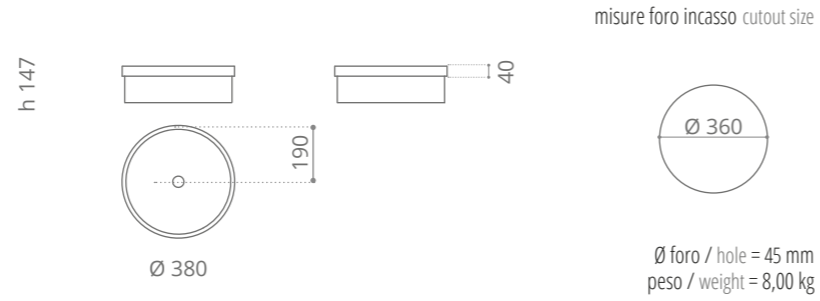

Ellisse FL Small