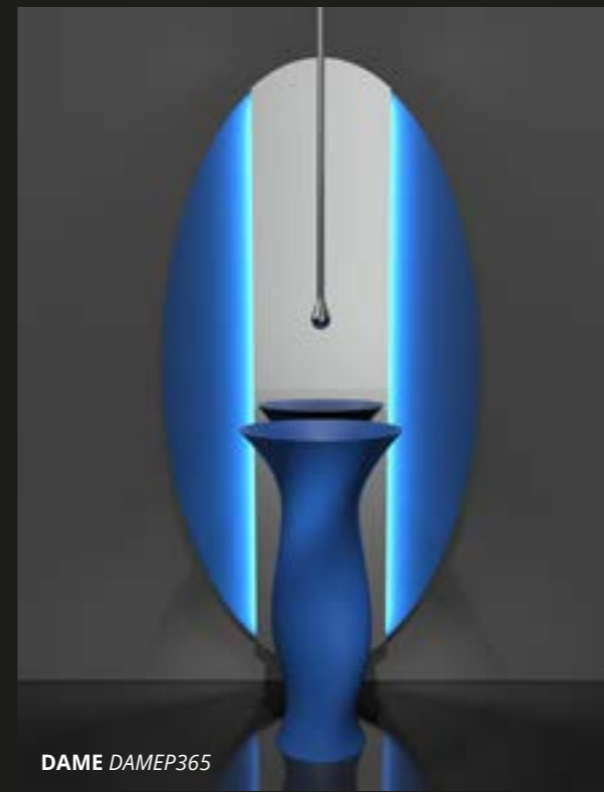

DAME DAMEPL

DAME DAMEP365