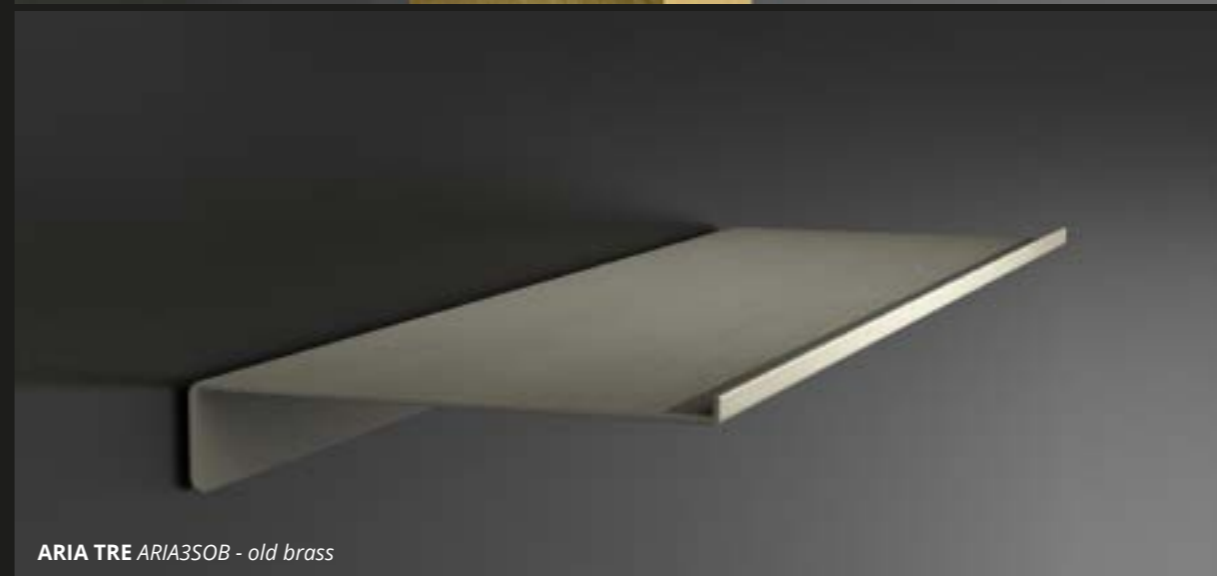

Royal accessories

ROYAL2PO30GD - black / gold

Aria

ARIA UNO ARIA1NOFA - black / silver leaf

ARIA DUE ARIA2NOFO - black / gold leaf

ARIA TRE ARIA3SOB - old brass

Special One

Luxury Toilet Brush Holder