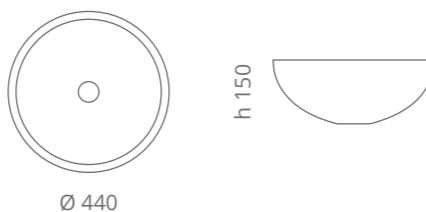

black / silver leaf
FILIGRANA44BS

Flare Tech 40

Ø foro / hole = 45 mm
peso / weight = 4,30 kg

white / gold leaf
FLARET40WG

black / silver leaf
FLARET40BS

Flare Tech 44

Ø foro / hole = 45 mm
peso / weight = 5,20 kg