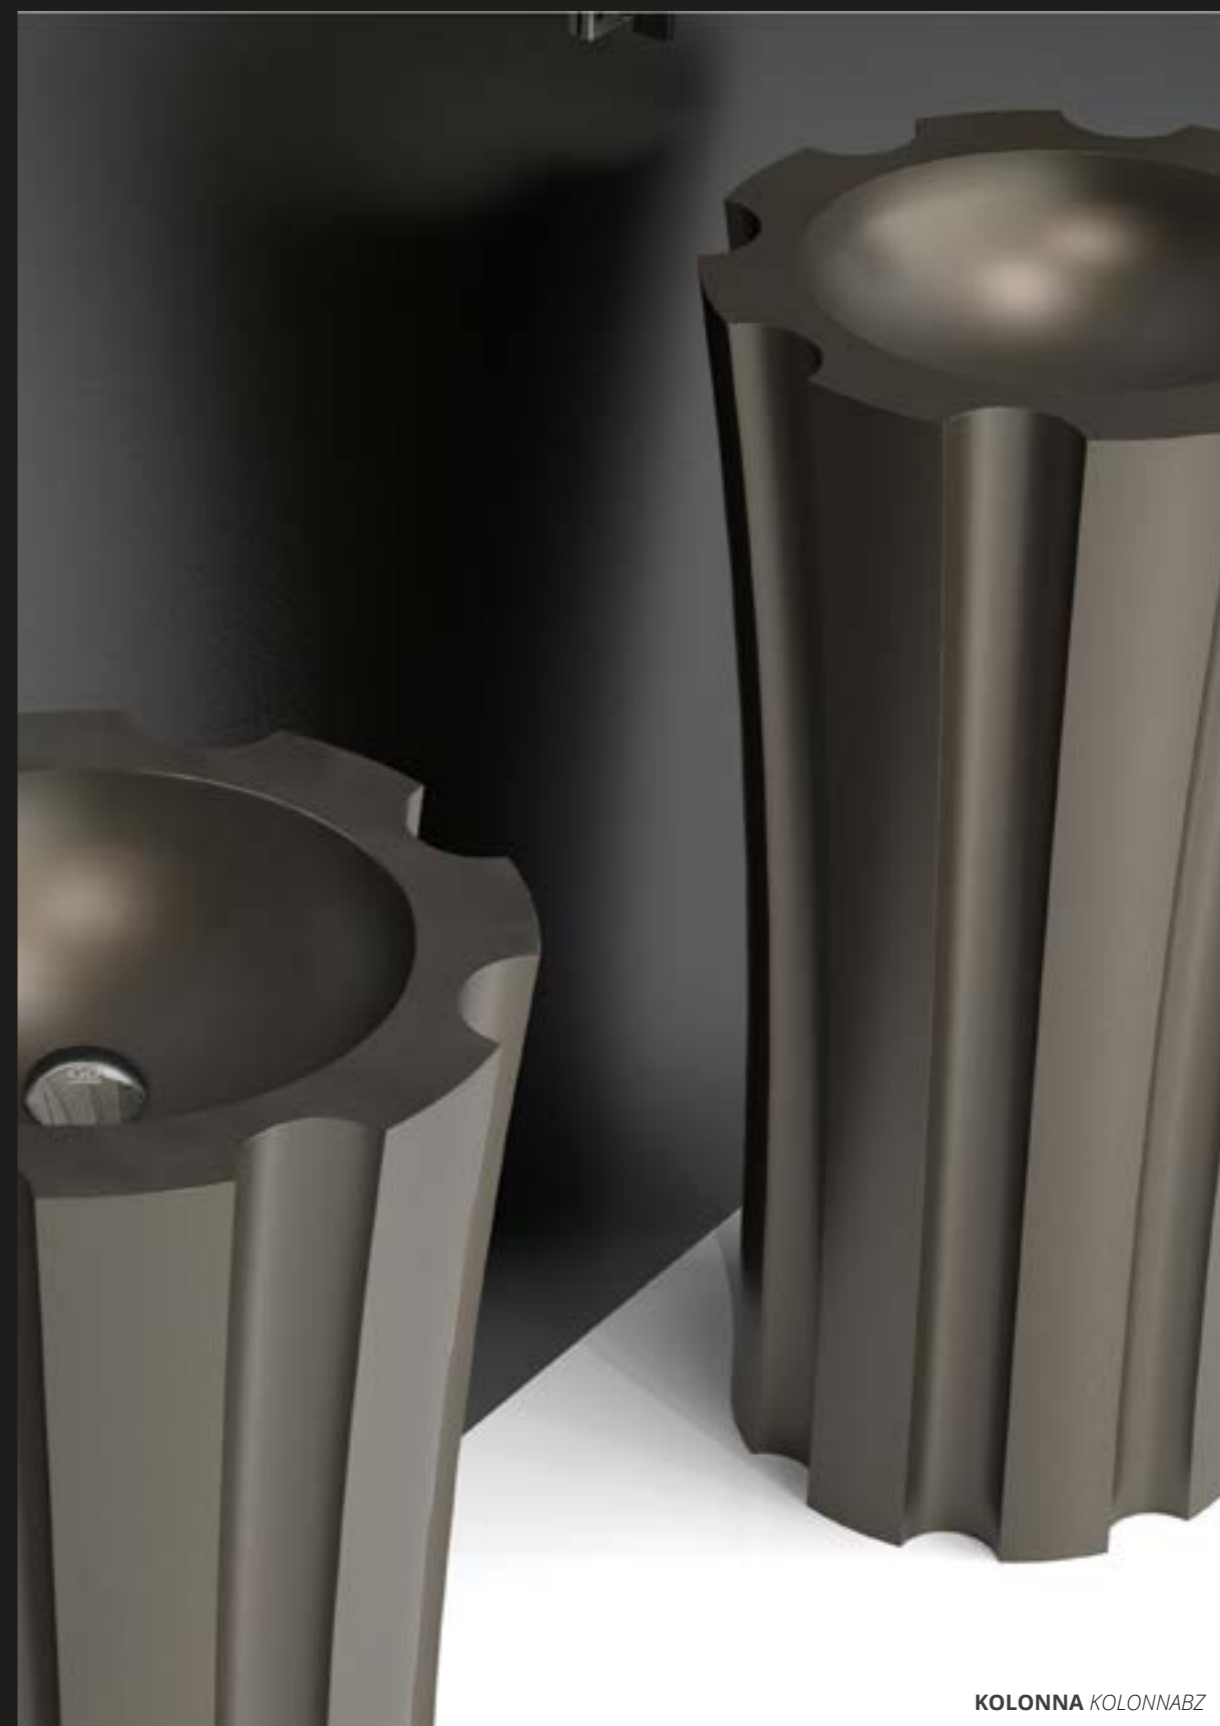

Kolonna

design by **LUCA BOJOLA**

REGENTS KING SMALL
manopole rubinetto in cristallo
crystal faucet handles
Glamorous Tuning collection

KOLONNA KOLONNABZ

KOLONNA KOLONNAGD

KOLONNA KOLONNABZ

Ø 480 x h 900

Vetro Freddo®

FREESTANDING WASHBASINS

307

LAVABI DA TERRA

design by **Luca Bojola**