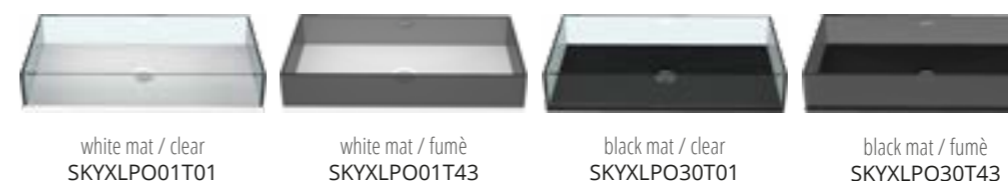

Skyline XL

Ø foro / hole = 45 mm
peso / weight = 10,00 kg

Si consiglia di utilizzare solo piletta a scarico libero The use of a free-flow type waste is recommended.

Xtreme Small

Ø foro / hole = 45 mm
peso / weight = 5,50 kg