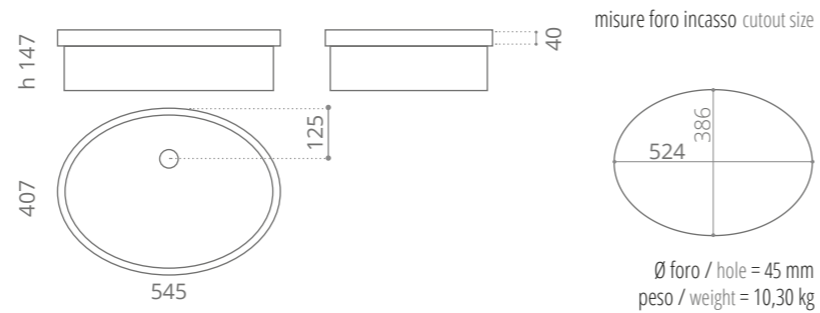

“Collezione d’arte futurista”
“The avant-garde collection”

Leggerezza e design sposano la tecnologia.
Light weight, spectacular design, innovative technology.

Flower
design by **MARCO PISATI**

Ø foro / hole = 45 mm
peso / weight = 3,10 kg