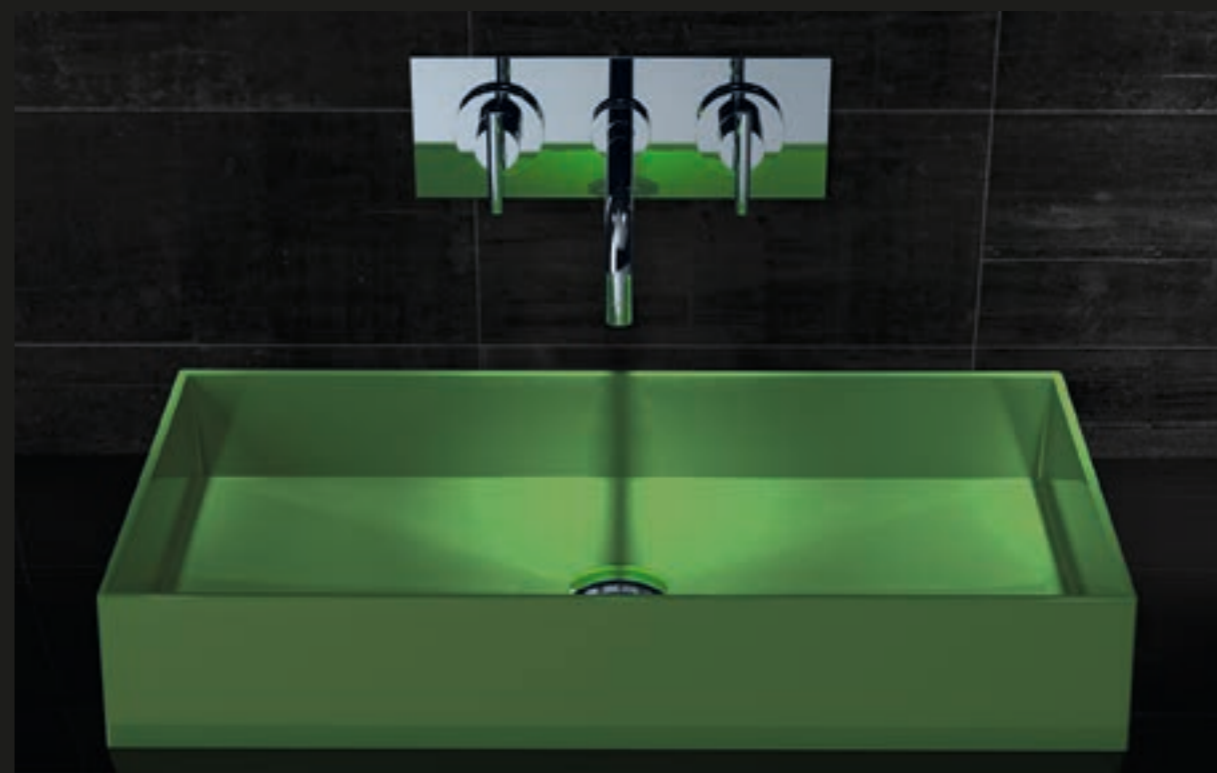

Barchetta

Siliconio®

BARCETTA BARCDSL32