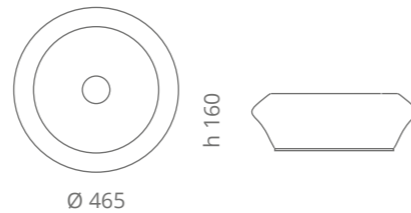

Isola Murano Small
design by **ALESSANDRO LENARDA**

Ø foro / hole = 45 mm
peso / weight = 4,70 kg

opal white
ISOLASMT36

mat opal white
ISOLASMS36

Piletta ABS a scarico libero e base in Vetrofreddo incluse.
Illuminazione led e trasformatore inclusi.
Abs free flow waste and Vetrofreddo base. Led lighting and transformer included