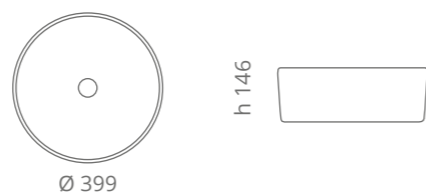

white / gold leaf
FLARET44WG

black / silver leaf
FLARET44BS

Marea Lux
design by **KARIM RASHID**
Karim

Ø foro / hole = 45 mm
peso / weight = 4,20 kg

black / gold
MAREAK39BG

Marea Home
design by **KARIM RASHID**
Karim