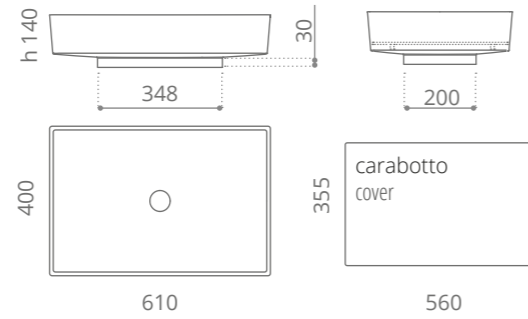

Blade Vision

Ø foro / hole = 45 mm
peso / weight = 8,70 kg

white mat
BLADEBO

black mat
BLADENO

old brass
BLADEOB

old bronze
BLADEBZO

old copper
BLADECPO

old dark inox
BLADEDXO