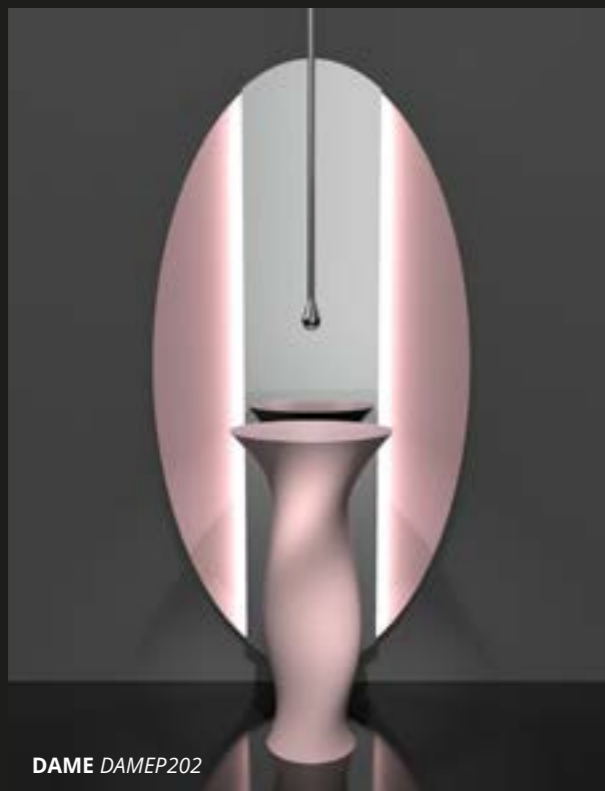

DAME DAMEP303

DAME DAMEP202