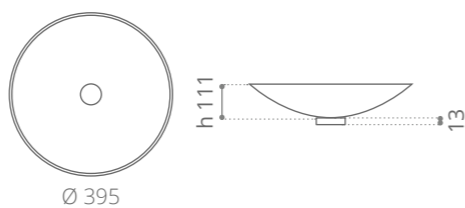

Ø foro / hole = 45 mm
peso / weight
lavabo / washbasin = 1,00 kg
piletta ABS / waste = 0,10 kg
anello / base ring = 0,42 kg