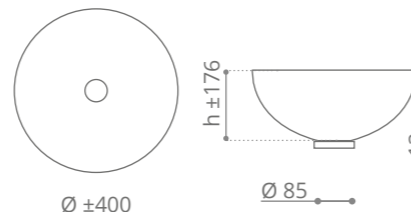

Ø foro / hole = 45 mm
peso / weight
lavabo / washbasin = 4,70 kg
piletta / waste = 0,35 kg
anello / base ring = 0,42 kg