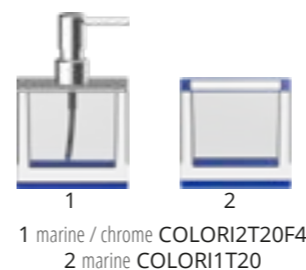

Colori Lux
Glass