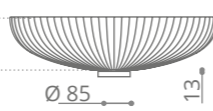

Ø foro / hole = 45 mm
peso / weight
lavabo / washbasin = 9,40 kg
piletta / waste = 0,35 kg
anello / base ring = 0,42 kg