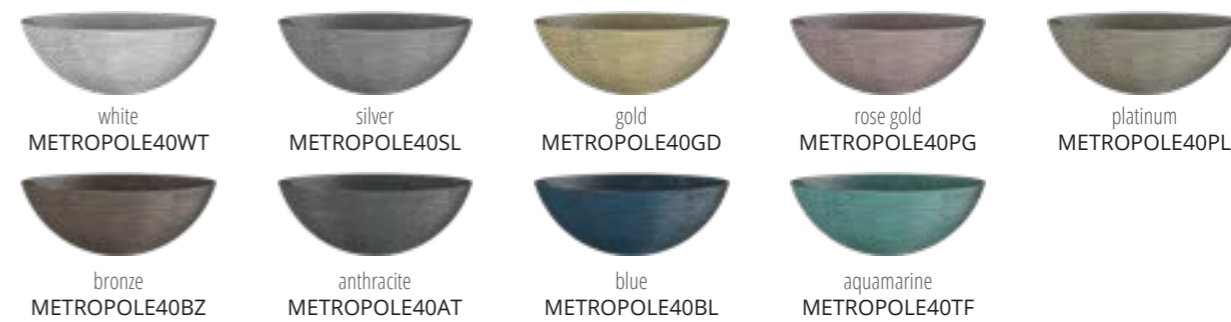

Ø foro / hole = 45 mm
peso / weight = 4,30 kg

Ø foro / hole = 45 mm
peso / weight = 3,40 kg

Ø foro / hole = 45 mm
peso / weight = 3,40 kg

Disegno tecnico per versione da sottopiano disponibile su richiesta Technical drawing for undermount version available on request

Ø foro / hole = 45 mm
peso / weight = 3,40 kg

Ø foro / hole = 45 mm
peso / weight = 3,40 kg