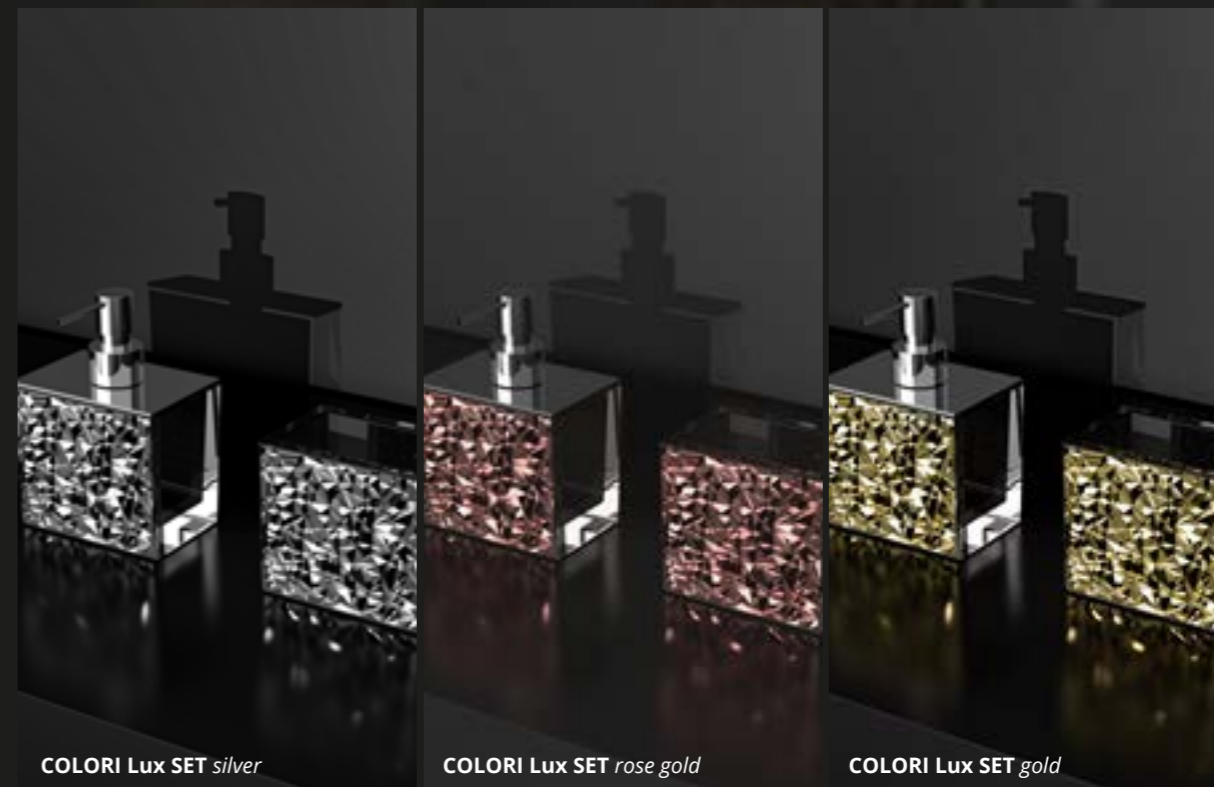

COLORI SET *yellow*

COLORI SET *rubino*

COLORI SET *turquoise*

Colori Lux

COLORI Lux SET *platinum*

COLORI Lux SET *silver*

COLORI Lux SET *rose gold*

COLORI Lux SET *gold*

Royal accessories

ROYAL2PO30GD - black / gold

Aria

ARIA UNO ARIA1NOFA - black / silver leaf

ARIA DUE ARIA2NOFO - black / gold leaf

ARIA TRE ARIA3SOB - old brass

Special One

Luxury Toilet Brush Holder