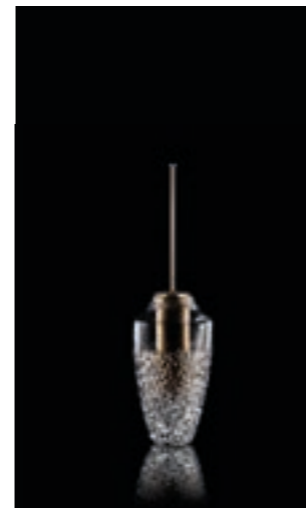

Graffiti Small
Glass

Metropole Small
Glass

Oro Small
Glass

Opera small
Cristallo DE' MEDICI Pb 24%

Opera XL
Cristallo DE' MEDICI Pb 24%

Canto Small
Cristallo DE' MEDICI Pb 24%

Canto XL
Cristallo DE' MEDICI Pb 24%