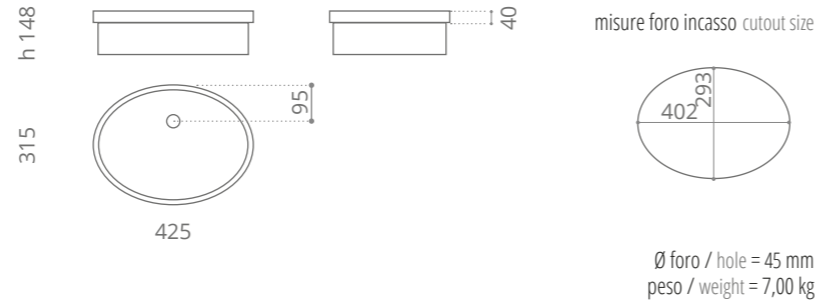

Ellisse FL Small