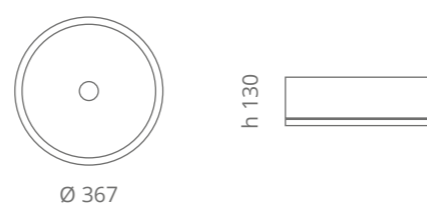

Skyline XL

Ø foro / hole = 45 mm
peso / weight = 10,00 kg

Si consiglia di utilizzare solo piletta a scarico libero The use of a free-flow type waste is recommended.

Xtreme Small

Ø foro / hole = 45 mm
peso / weight = 5,50 kg