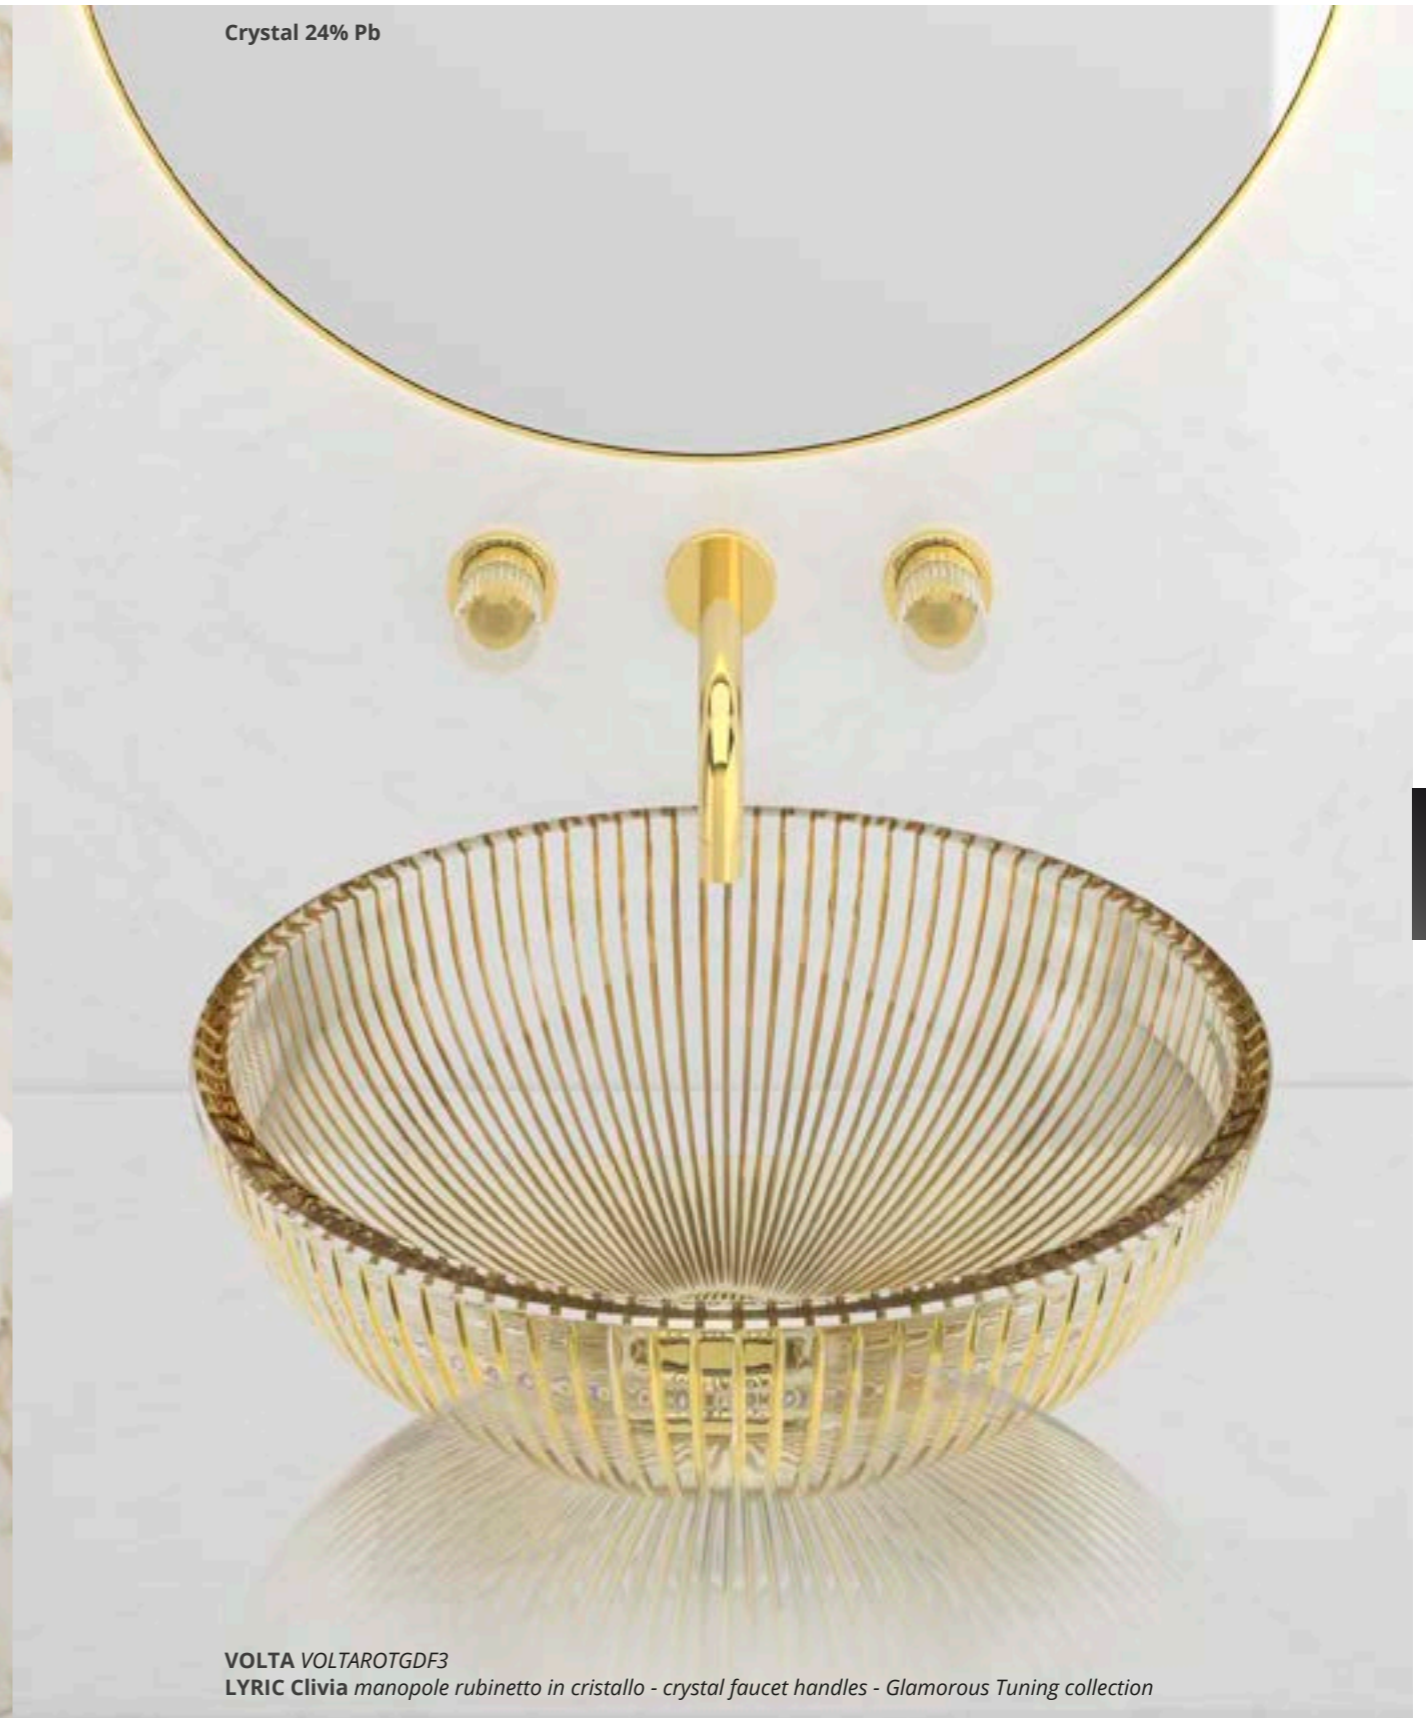

Crystal 24% Pb

ASTRO ASTROROTGDF3
CANTO XL mobile / furniture

Volta

Crystal 24% Pb

VOLTA VOLTAROTGDF3
LYRIC Clivia manopole rubinetto in cristallo - crystal faucet handles - Glamorous Tuning collection

Scenic Astro