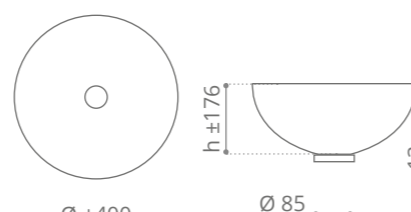

Ø foro / hole = 45 mm
peso / weight
lavabo / washbasin = 6,30 kg
piletta / waste = 0,35 kg
anello / base ring = 0,42 kg