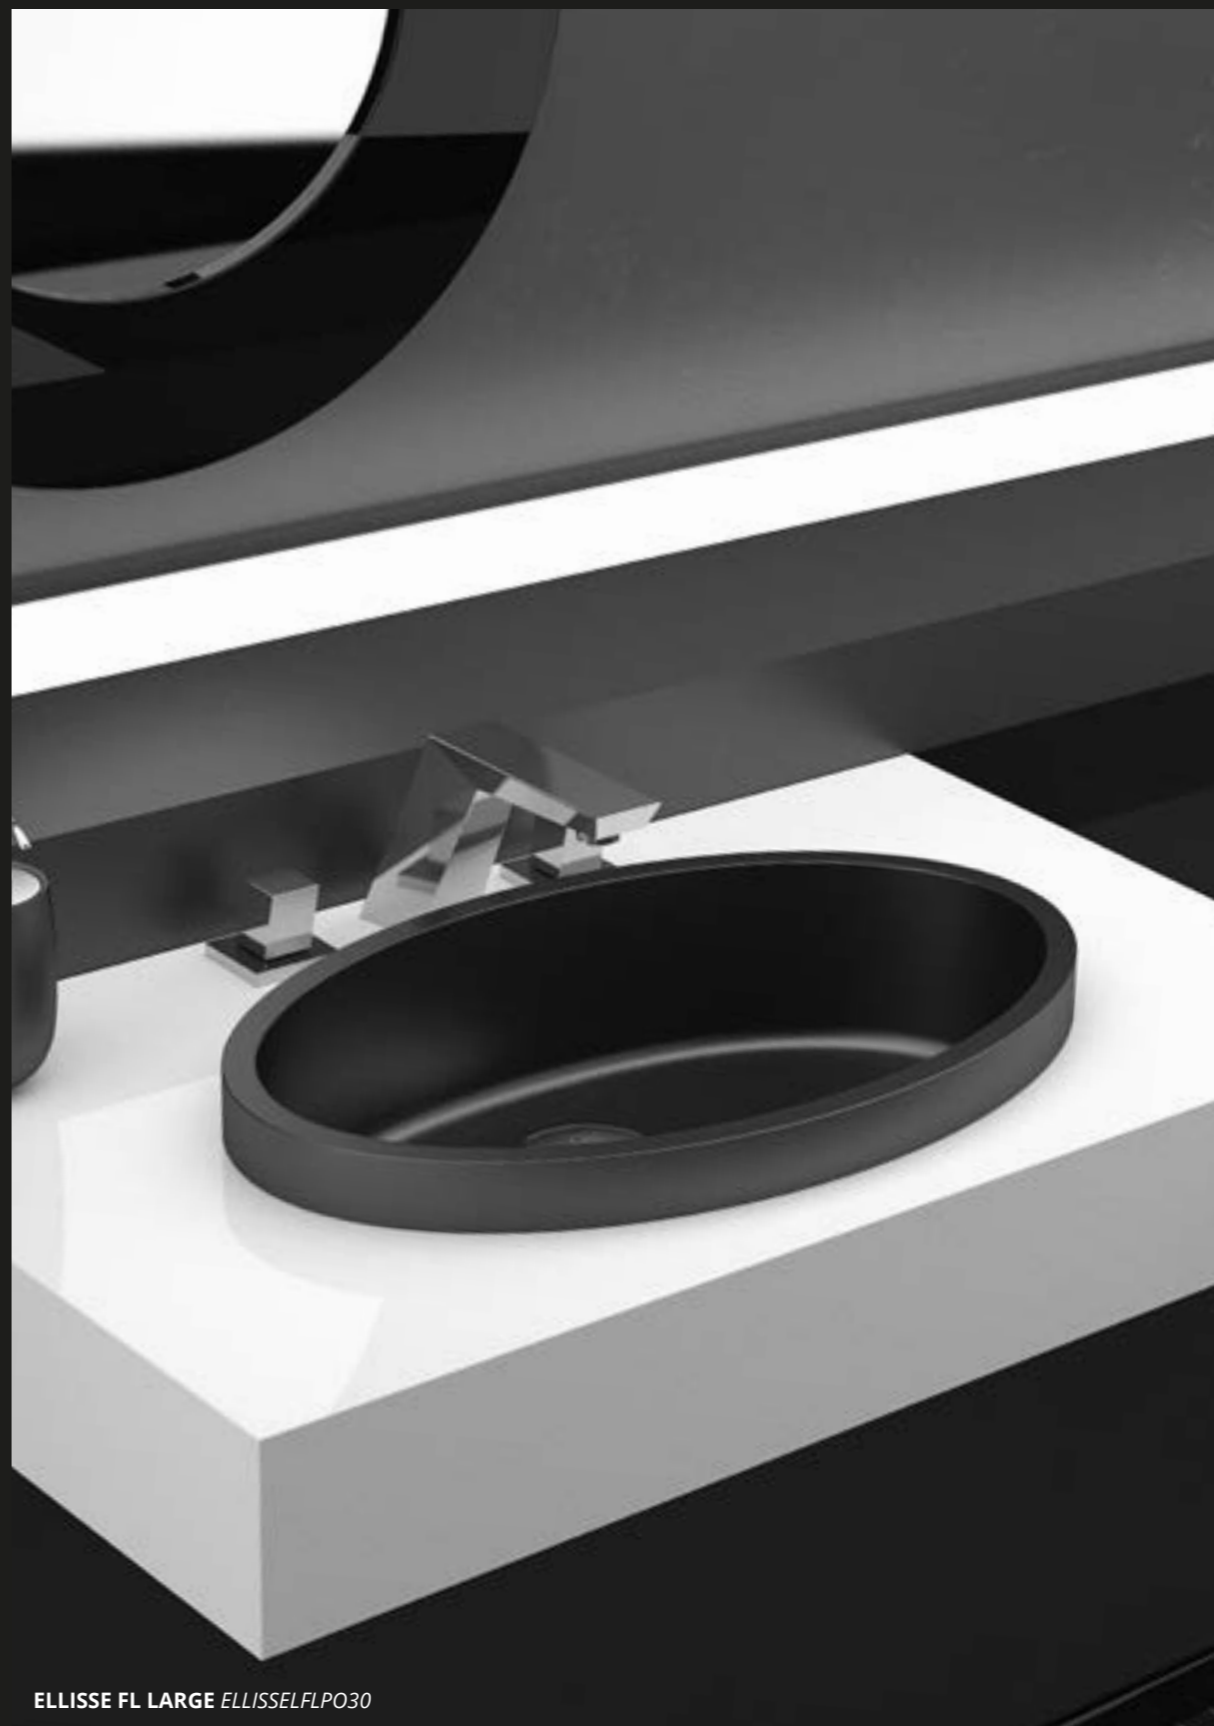

semi incasso semi recessed

Ø 380 x h 147

Ellisse FL

ELLISSE FL LARGE ELLISSEFLPO30

425 x 315 x h 148
SMALL

510 x 336 x h 148
LARGE

545 x 407 x h 147
XL

semi incasso semi recessed