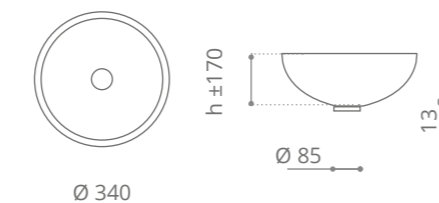

clear / chrome
ICE34T01F4

clear / gold
ICE34T01F3

Piletta in ottone a scarico libero e base anello inclusi Brass free flow waste and base ring included

Ice 34 Lux

Ø foro / hole = 45 mm
peso / weight
lavabo / washbasin = ±7,50 kg
piletta / waste = 0,35 kg
anello / base ring = 0,42 kg