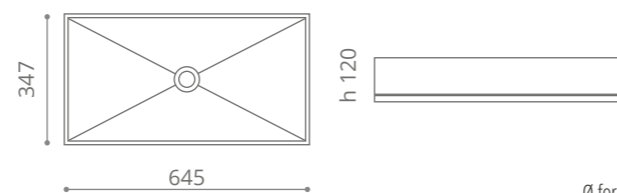

Skyline XL

Ø foro / hole = 45 mm
peso / weight = 10,00 kg