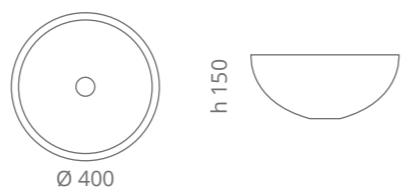

Ø foro / hole = 45 mm
peso / weight = 4,30 kg

Ø foro / hole = 45 mm
peso / weight = 3,40 kg

Ø foro / hole = 45 mm
peso / weight = 3,40 kg

Disegno tecnico per versione da sottopiano disponibile su richiesta Technical drawing for undermount version available on request

Ø foro / hole = 45 mm
peso / weight = 3,40 kg

Ø foro / hole = 45 mm
peso / weight = 3,40 kg