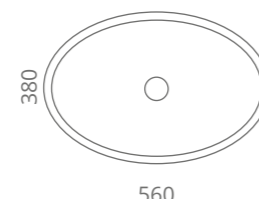

clear / chrome
LUXOROV01F4

clear / gold
LUXOROV01F3

Piletta in ottone a scarico libero e base anello inclusi Brass free flow waste and base ring included

Luxor Oval XL

h 150

Ø foro / hole = 45 mm
peso / weight
lavabo / washbasin = 7,80 kg
piletta / waste = 0,35 kg
anello / base ring = 0,42 kg