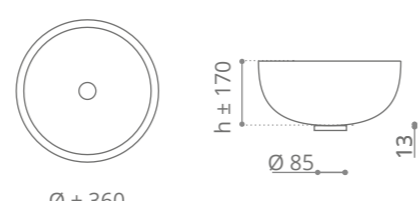

blue aventurine / chrome
DUCALEBLUF4

blue aventurine / gold
DUCALEBLUF3

Piletta in ottone a scarico libero e base anello inclusi
Brass free flow waste and base ring included

Ducale Murano Nero

Ø foro / hole = 45 mm
peso / weight
lavabo / washbasin = ±6,85 kg
piletta / waste = 0,35 kg
anello / base ring = 0,42 kg