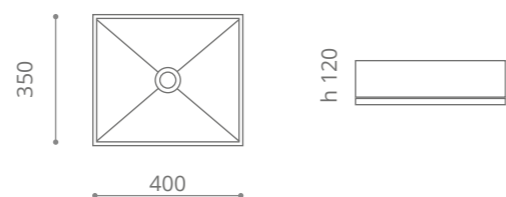

Skyline M

Ø foro / hole = 45 mm
peso / weight = 7,00 kg