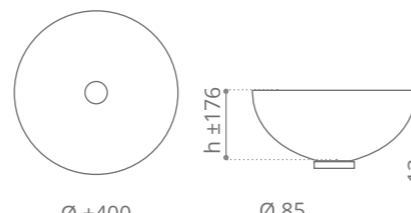

Ø foro / hole = 45 mm
peso / weight
lavabo / washbasin = 4,70 kg
piletta / waste = 0,35 kg
anello / base ring = 0,42 kg