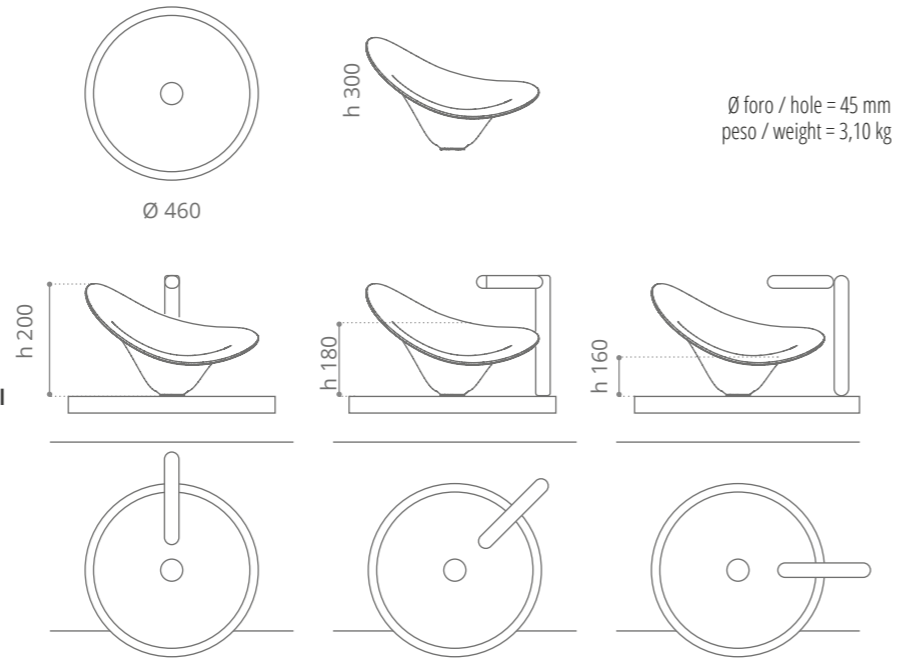

“Collezione d’arte futurista”
“The avant-garde collection”

Leggerezza e design sposano la tecnologia.
Light weight, spectacular design, innovative technology.

Flower
design by **MARCO PISATI**

Ø foro / hole = 45 mm
peso / weight = 3,10 kg