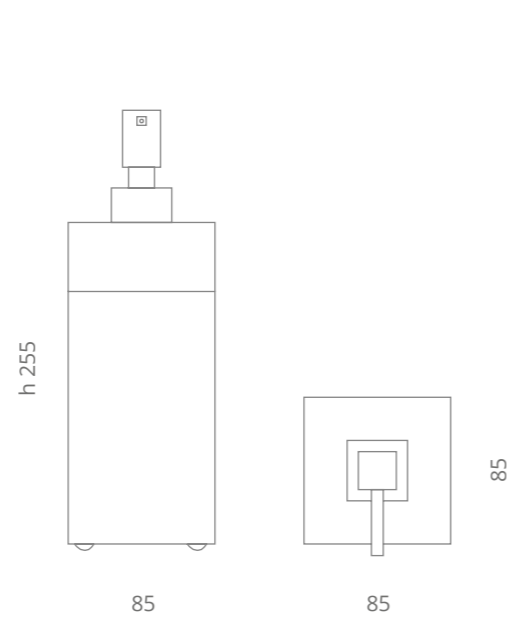

Valentino Crystal

Linea Glass

Royal Dispenser Glass