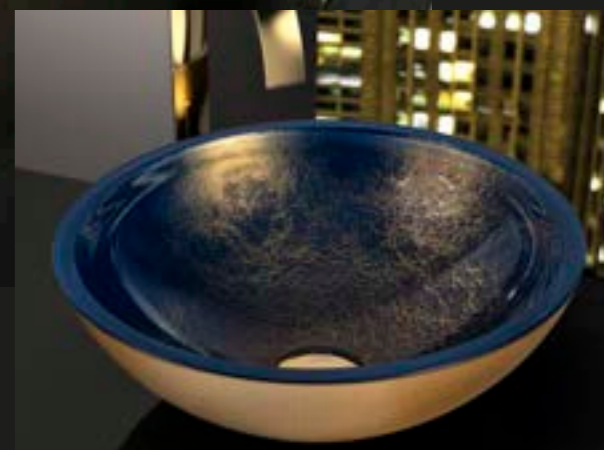

OCEAN OCEAN40BG

OCEAN OCEAN40WG
LYRIC manopole rubinetto in cristallo - crystal faucet handles
Glamorous Tuning Collection

Ø 340 x h 125

Ø 400 x h 150

OCEAN OCEAN40BLG

Orma

ORMA ORMA40SLM

Ø 400 x h 150