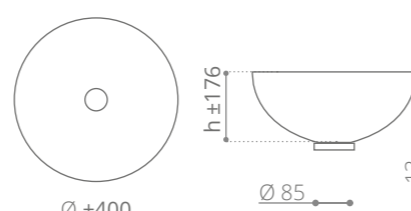

Laguna Murano Smoke

Ø foro / hole = 45 mm
peso / weight
lavabo / washbasin = 4,70 kg
piletta / waste = 0,35 kg
anello / base ring = 0,42 kg