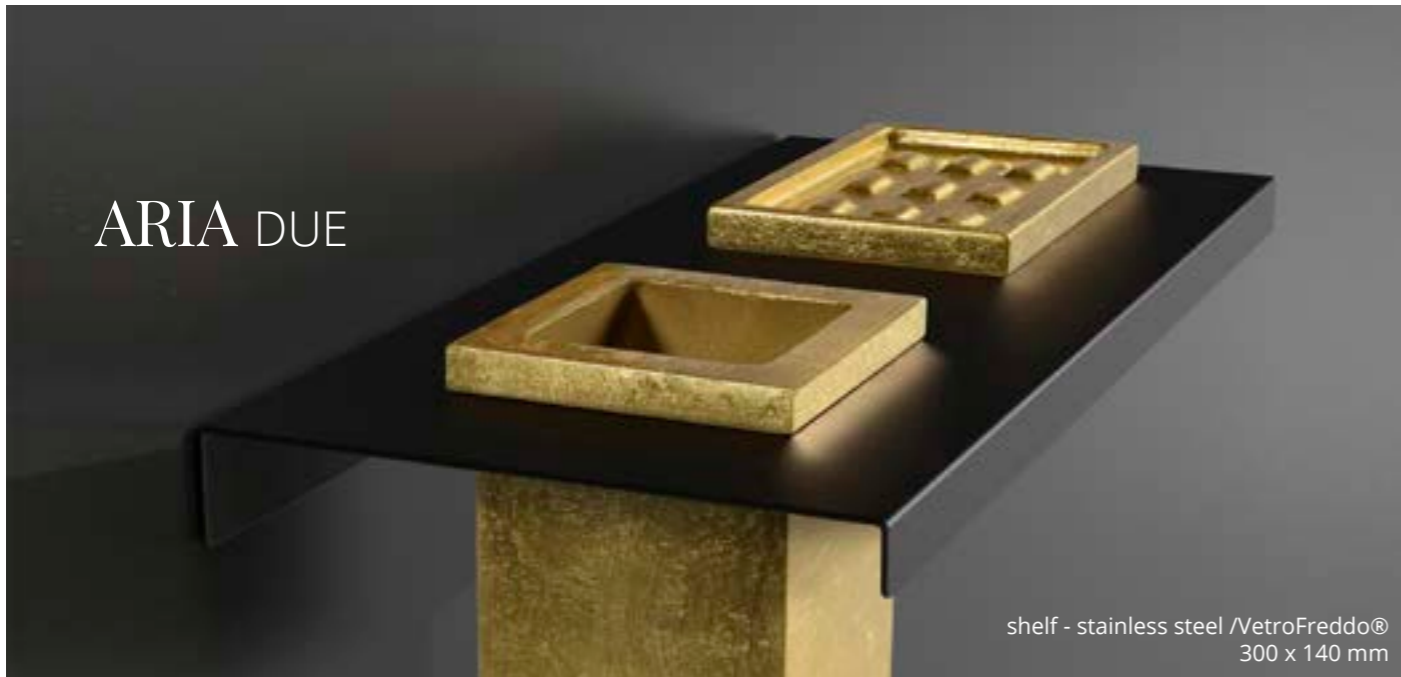

ROYAL Accessories
Vetro Freddo

ARIA UNO

shelf - stainless steel /VetroFreddo®
300 x 140 mm

ARIA DUE

shelf - stainless steel /VetroFreddo®
300 x 140 mm

ARIA TRE

shelf - stainless steel
Small 360 x 120 mm
Large 480 x 120 mm