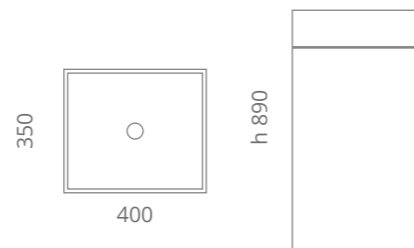

Skyline Evolution Medium

Ø foro / hole = 45 mm
peso / weight = ±30,00 kg

Completo di scarico a pavimento e piletta ABS cromo a scarico libero inclusa.
Equipped with floor drain connection and chrome ABS free flow waste included.