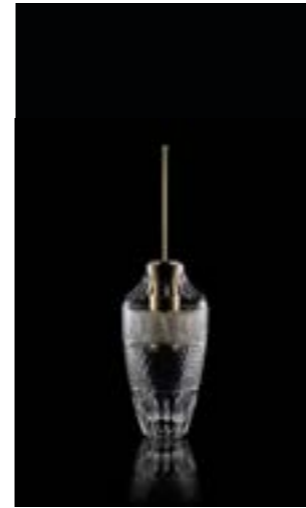

Graffiti Small
Glass

Metropole Small
Glass

Oro Small
Glass

Opera small
Cristallo DE' MEDICI Pb 24%

Opera XL
Cristallo DE' MEDICI Pb 24%

Canto Small
Cristallo DE' MEDICI Pb 24%

Canto XL
Cristallo DE' MEDICI Pb 24%