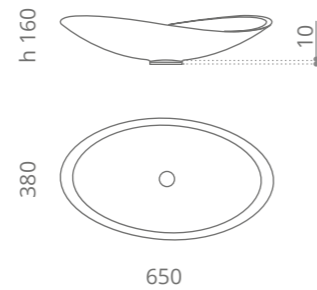

“Collezione d’arte futurista”
“The avant-garde collection”

Leggerezza e design sposano la tecnologia.
Light weight, spectacular design, innovative technology.

Ø foro / hole = 45 mm
peso / weight = 3,10 kg

Ø foro / hole = 45 mm
peso / weight = 3,30 kg

Ø foro / hole = 45 mm
peso / weight = 3,30 kg

Ø foro / hole = 45 mm
peso / weight = 4,65 kg