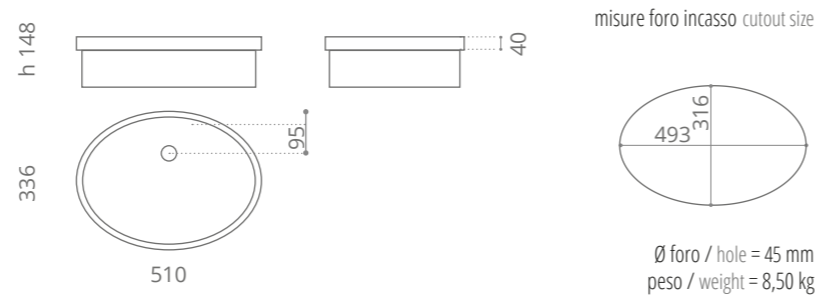

Ellisse FL Large