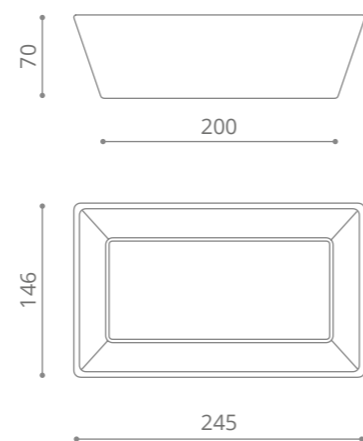

white
LOUNGE101

black mat
LOUNGE1NO

gold leaf
LOUNGE1FO

silver leaf
LOUNGE1FA