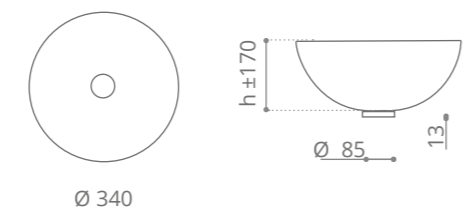

Ø foro / hole = 45 mm
peso / weight
lavabo / washbasin = 7,50 kg
piletta / waste = 0,35 kg
anello / base ring = 0,42 kg

Piletta in ottone a scarico libero e base anello inclusi Brass free flow waste and base ring included