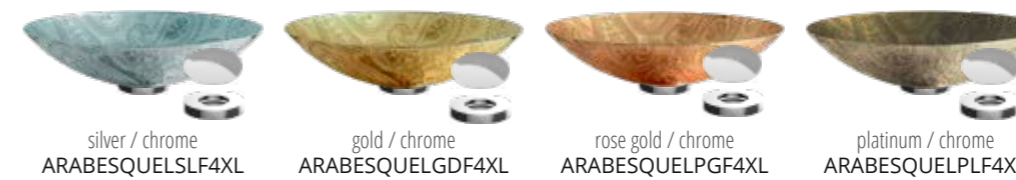

platinum / chrome
CITY40LPLF4XL

Piletta XL a scarico libero e base anello inclusi XL free flow waste and base ring included

Arabesque Lux

Ø foro / hole = 45 mm
peso / weight
lavabo / washbasin = 1,00 kg
piletta ABS / waste = 0,10 kg
anello / base ring = 0,42 kg