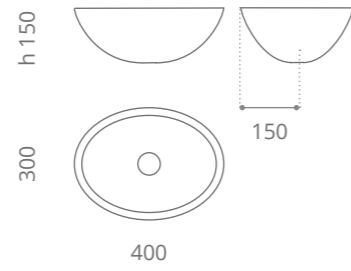

Oval Travertino

Ø foro / hole = 45 mm
peso / weight = 5,80 kg