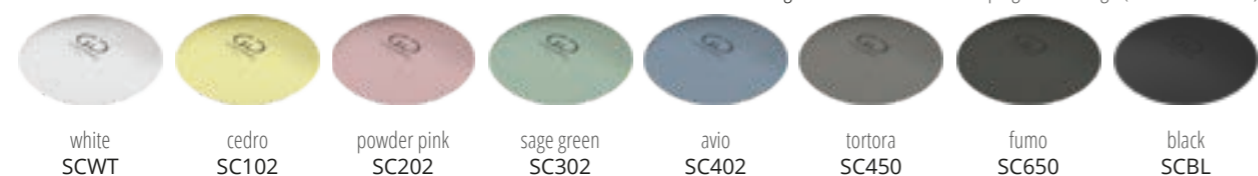

Piletta scarico libero

Piletta in ottone a scarico libero con logo GD Waste with free flow plug with GD logo (Ø 70 - H 100 mm)