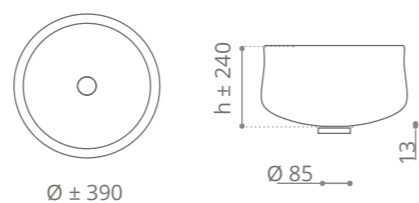

gold leaf / chrome
LAGUNAGDF4

gold leaf / gold
LAGUNAGDF3

Piletta in ottone a scarico libero e base anello inclusi.
Brass free flow waste and base ring included

Ottico Murano Lux

Ø foro / hole = 45 mm
peso / weight
lavabo / washbasin = 6,40 kg
piletta / waste = 0,35 kg
anello / base ring = 0,42 kg