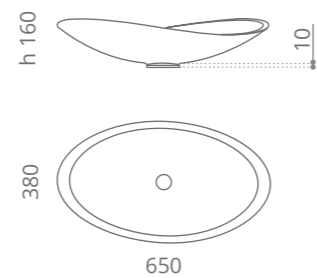

“Collezione d’arte futurista”
“The avant-garde collection”

Leggerezza e design sposano la tecnologia.
Light weight, spectacular design, innovative technology.

Ø foro / hole = 45 mm
peso / weight = 3,10 kg

Ø foro / hole = 45 mm
peso / weight = 3,30 kg

Ø foro / hole = 45 mm
peso / weight = 3,30 kg

Ø foro / hole = 45 mm
peso / weight = 4,65 kg