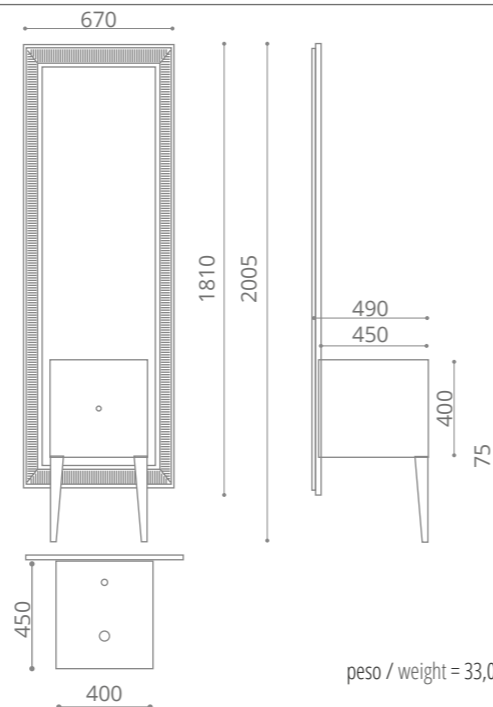

peso / weight = 33,00 kg

white gloss / silver leaf
CLBFAFASFT1F4

white gloss / gold leaf
CLBFOFOSFT1F3

black gloss / silver leaf
CLNFAFASFT1F4

black gloss / gold leaf
CLNFOFOSFT1F3