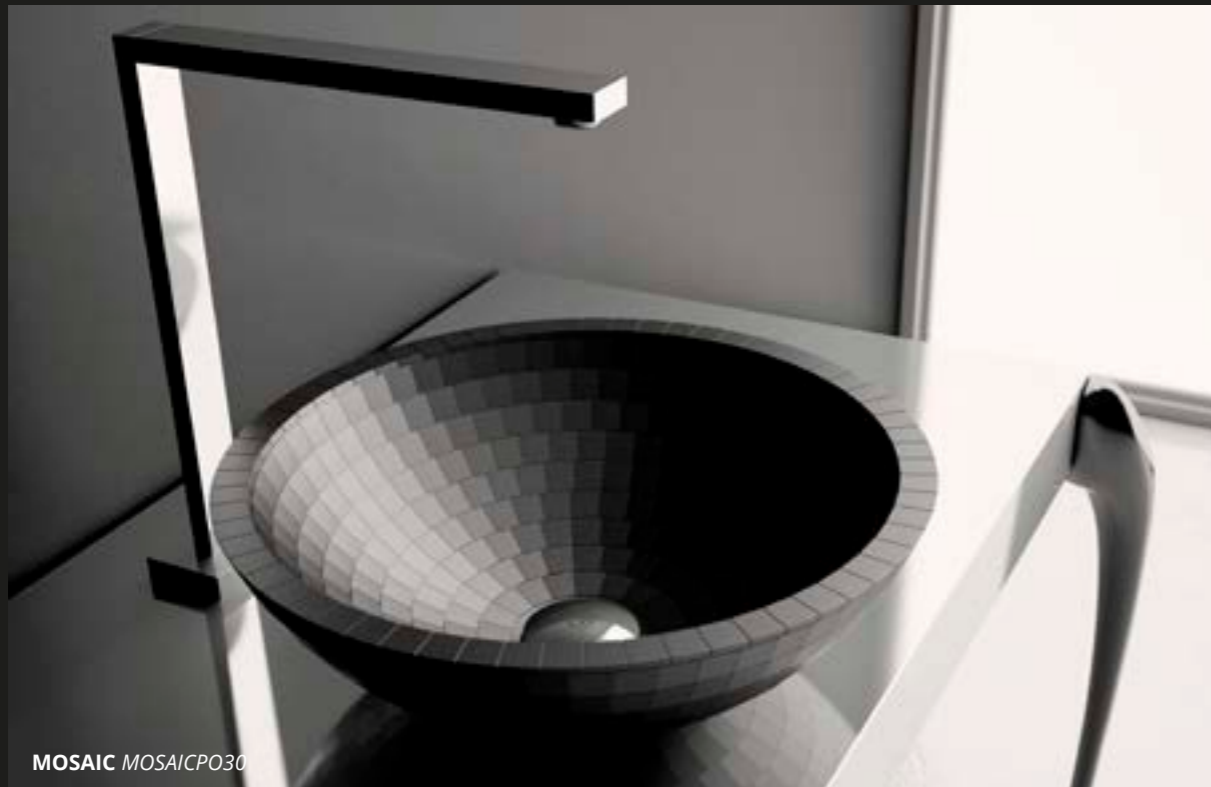

Mosaic

Ø 420 x h 145

Konka

Ø 450 x h 150