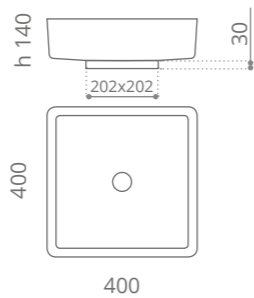

Four Vision

Ø foro / hole = 45 mm
peso / weight = 6,14 kg

Lavabo fornito con carabotto incluso Washbasin supplied with cover included

Blade Lux

Ø foro / hole = 45 mm
peso / weight = 6,70 kg

silver leaf 3d
BLADEFA