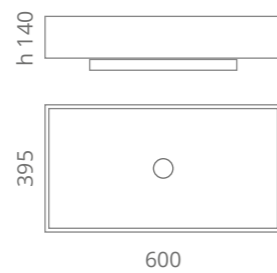

Ø foro / hole = 45 mm
peso / weight = 10,80 kg

Ø foro / hole = 45 mm
peso / weight = 5,50 kg

Ø foro / hole = 45 mm
peso / weight = 12,00 kg

Ø foro / hole = 45 mm
peso / weight = 12,00 kg

Disegno tecnico per versione da sottopiano disponibile su richiesta Technical drawing for undermount version available on request

Ø foro / hole = 45 mm
peso / weight = 12,20 kg

Lavabo con struttura d'appoggio
Washbasin with supporting structure

Ø foro / hole = 45 mm
peso / weight = 11,50 kg