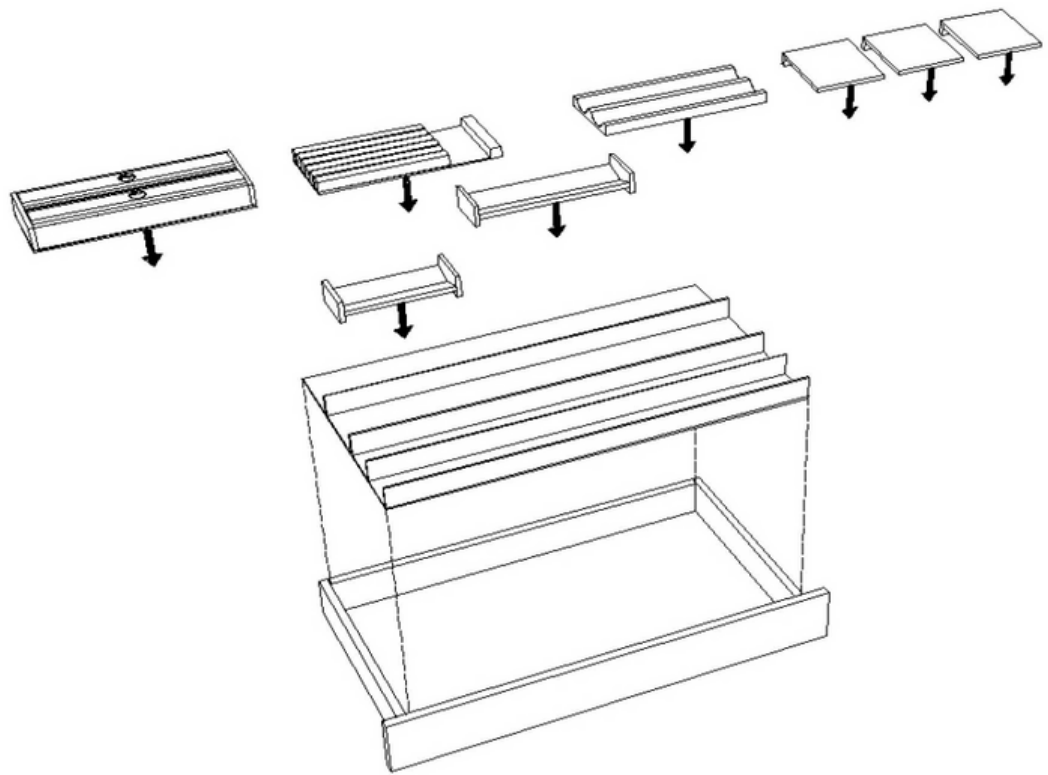

Insert horizontal universal

Material: ash
Liner Width: 79mm
Liner length: 280 mm

Instructions for trimming and installing horizontal trays

Instructions for trimming and installing liners

SEPARATE TRAYS

SPLIT TRAYS