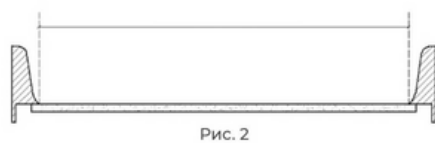

You need to determine two dimensions: the width (W) and the length (L) inside the box in mm.

Width (W) is the inside dimension from sidewall to sidewall of the box along the bottom (Fig. 2 or Fig. 3).

Length (L) is the internal dimension from the front to the back of the drawer (Fig. 4). **ATTENTION:** It is necessary to provide information on how the drawer is assembled, what extension system is used.

Fig.1

Рис. 2

Рис. 3

Рис. 4

WARNING: After trimming the tray, the cutting points are treated with oil wax (oil wax is not included in the kit).

HORIZONTAL TRAYS

HORIZONTAL TRAYS

Code	Color	Width drawer	Height	Width	Length
65500	Anthracite	600 mm	49 mm	540 mm	480 mm
65026	White				
65224	Nut				
65416	Grey				
65141	Teak				
65312	Black				
65593	Natural				