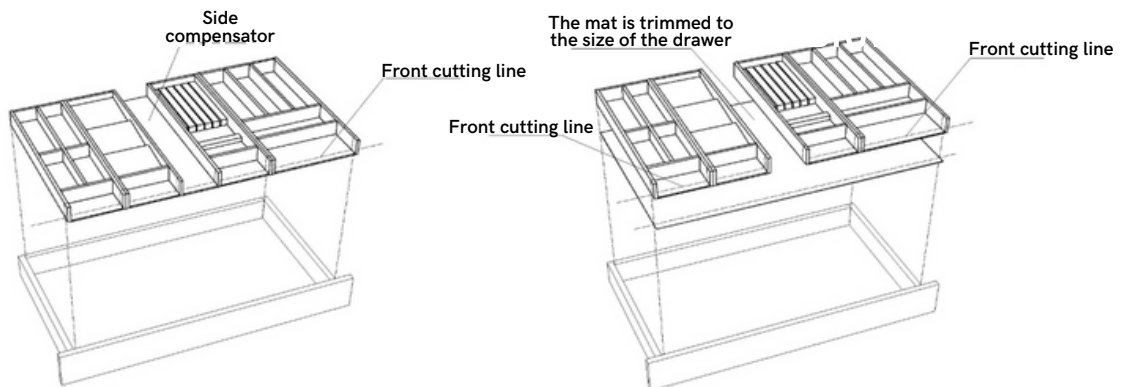

Material: ash
 Liner Width: 133mm
 Liner length: 393 mm

Insert for 4 compartments

Instructions for installing separate trays

Option 1. This arrangement of side expansion joints is suitable for all types of drawer sides:

Option 2. If the drawer has even sides, a side compensator is used or the bottom of the drawer is covered with an anti-slip mat:

1. the trays are joined to each other, and as a result we get the total width of the set. Filling the box 100% is done by trimming the side expansion joint to the remaining space. Alternatively, the box is first covered with an anti-slip mat, on which the trays are placed.