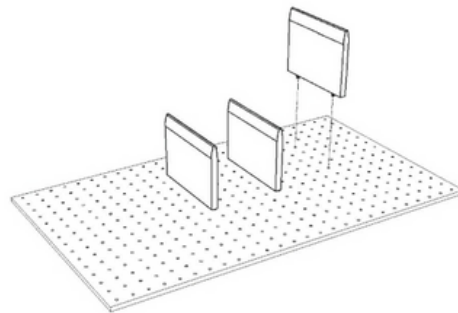

2. Bottle organizer and pan organizer are fixed to the bottom with two screws:

3. The lid organizers are trimmed to the width and length of the box:

Instructions for installing tall drawer accessories

4. The can organizers are trimmed to length on the back side: