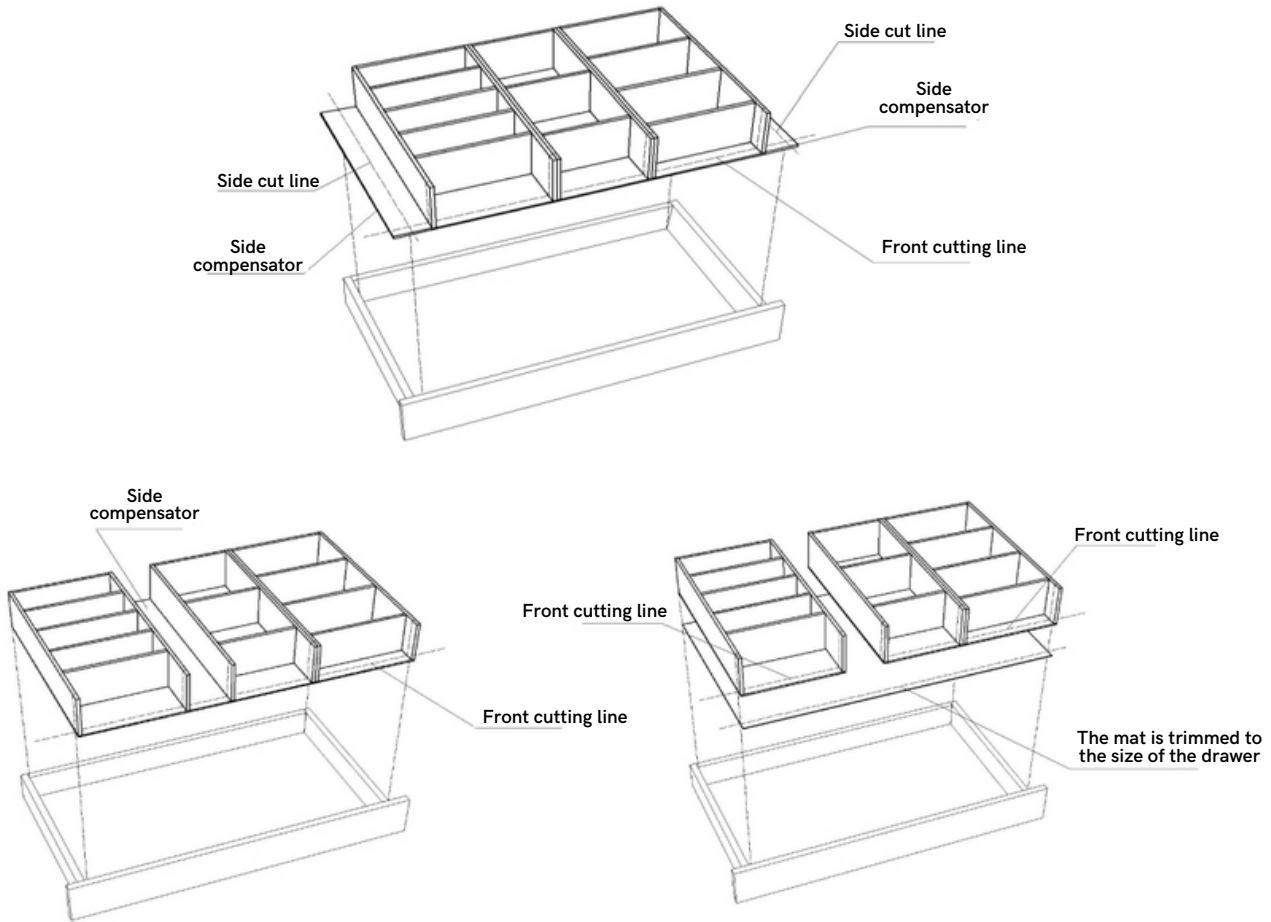

5. Instructions for installing separation organizers: