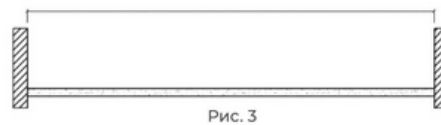

Fig.1

Рис. 2

Рис. 3

Рис. 4

WARNING: After trimming the tray, the cutting points are treated with oil wax (oil wax is not included in the kit).

HORIZONTAL TRAYS

HORIZONTAL TRAYS

Code	Color	Width drawer	Height	Width	Length
65500	Anthracite	600 mm	49 mm	540 mm	480 mm
65026	White				
65224	Nut				
65416	Grey				
65141	Teak				
65312	Black				
65593	Natural				