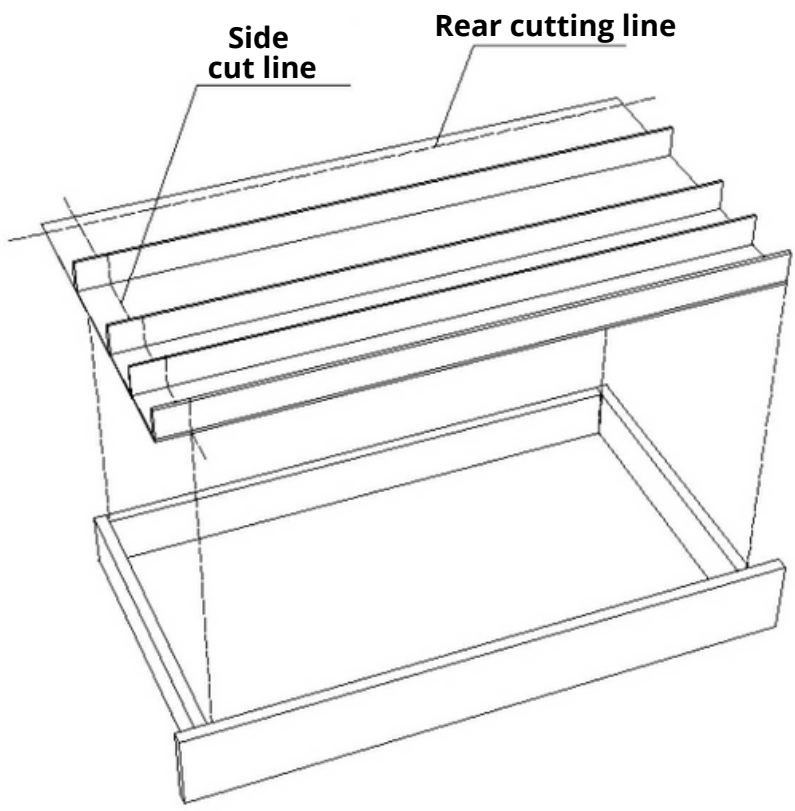

Insert horizontal universal

Material: ash
Liner Width: 79mm
Liner length: 280 mm

Instructions for trimming and installing horizontal trays

Instructions for trimming and installing liners

SEPARATE TRAYS

SPLIT TRAYS