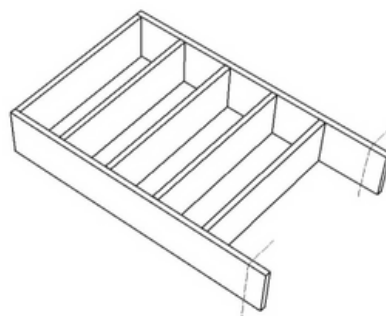

3. The lid organizers are trimmed to the width and length of the box: