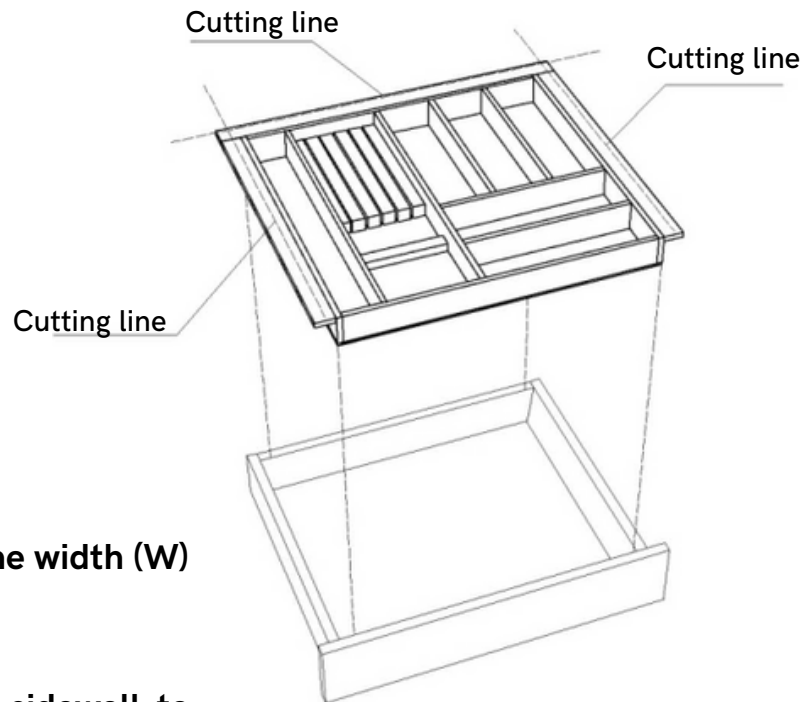

For a snug fit of the tray to the drawer and further convenience in the use of cutlery, it is necessary to fit the tray to the actual size of your drawer.

The outer edges of the side and rear expansion joints must be trimmed to fit the inside dimensions of your drawer (see Figure 1).

You need to determine two dimensions: the width (W) and the length (L) inside the box in mm.

Width (W) is the inside dimension from sidewall to sidewall of the box along the bottom (Fig. 2 or Fig. 3).

Length (L) is the internal dimension from the front to the back of the drawer (Fig. 4). **ATTENTION:** It is necessary to provide information on how the drawer is assembled, what extension system is used.