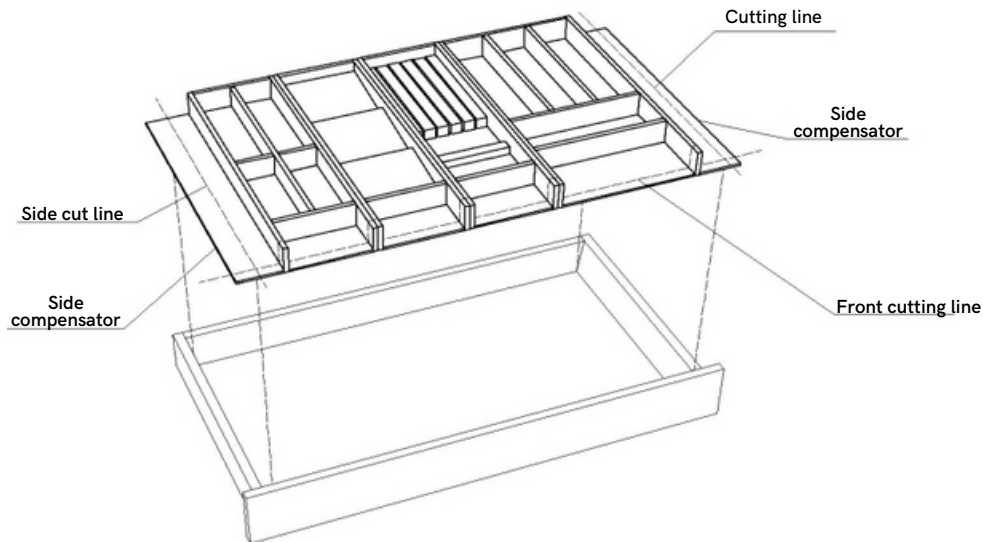

Instructions for installing separate trays

Option 1. This arrangement of side expansion joints is suitable for all types of drawer sides:

Option 2. If the drawer has even sides, a side compensator is used or the bottom of the drawer is covered with an anti-slip mat: