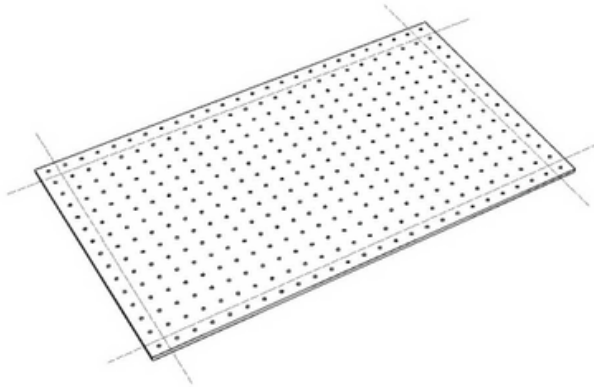

Instructions for installing tall drawer accessories

1. The perforated bottom is trimmed symmetrically on 4 sides under the bottom of the box: