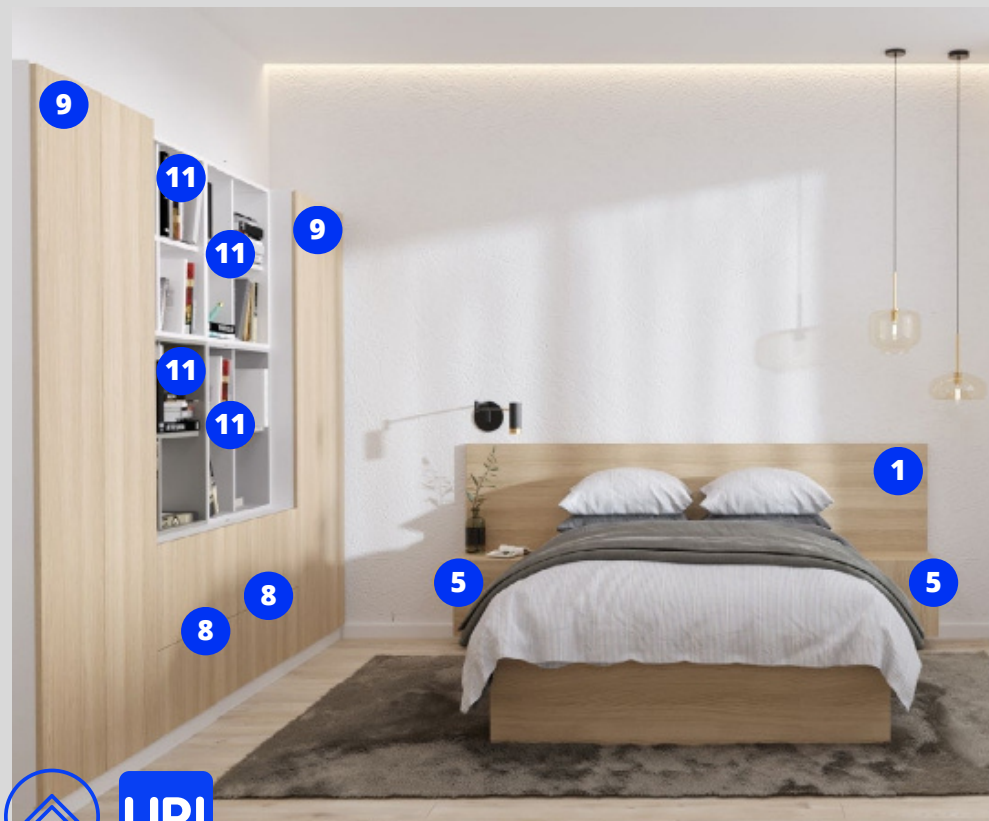

KASHTAN SERIE

Complete set: Storage shelf, 2 types of bed, 2 types of wardrobe, 3 types of nightstand, 4 types of chest of drawers.

Materials:

- MDF Oak Natural Rustic 18-18.5 mm (ART: 77340)
- Chipboard Kronospan 0164 PE Anthracite 18 mm (ART: 27458)

- 1 Bed KASHTAN KR 1 140: 2374×1980×980 mm
- 2 Bed KASHTAN KR 1 180: 2774×1980×980 mm
- 3 Nightstand KASHTAN TO: 400×370×330 mm
- 4 Nightstand KASHTAN T1: 400×370×330 mm
- 5 Nightstand KASHTAN T2: 400×370×330 mm
- 6 Chest of drawers KASHTAN KMD B 2: 1800×700×500 mm
- 7 Chest of drawers KASHTAN KMD 1: 700×720×600 mm
- 8 Chest of drawers KASHTAN KMD 2: 700×720×600 mm
- 9 Wardrobe KASHTAN SK1: 700×2100×600 mm
- 10 Wardrobe KASHTAN SK2: 700×2100×600 mm
- 11 Storage shelf KASHTAN TP1: 700×700×300 mm