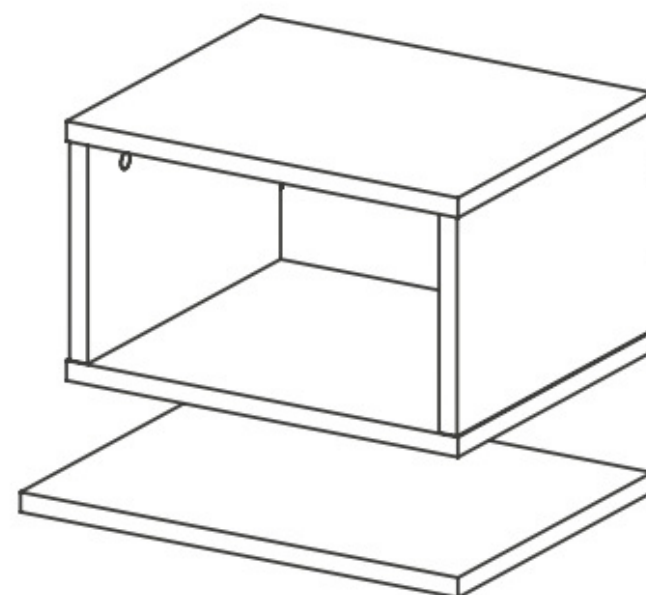

KASHTAN

BEDROOM SERIE

2/4

Materials:

- MDF Oak Natural Rustic 18-18.5 mm (ART: 77340)
- Chipboard Kronospan 0164 PE Anthracite 18 mm (ART: 27458)

NIGHTSTANDS

Nightstand KASHTAN TO

Code: TO
Dimensions: 400×330×370 mm