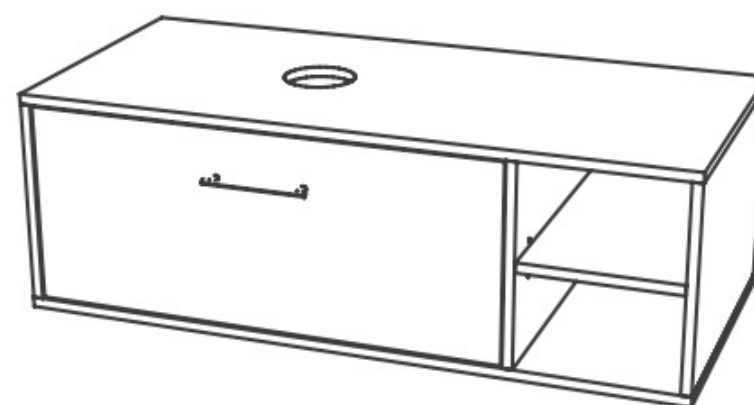

Sink cabinet VERBA V8

Code: V8

Dimensions: 1200×550×400 mm