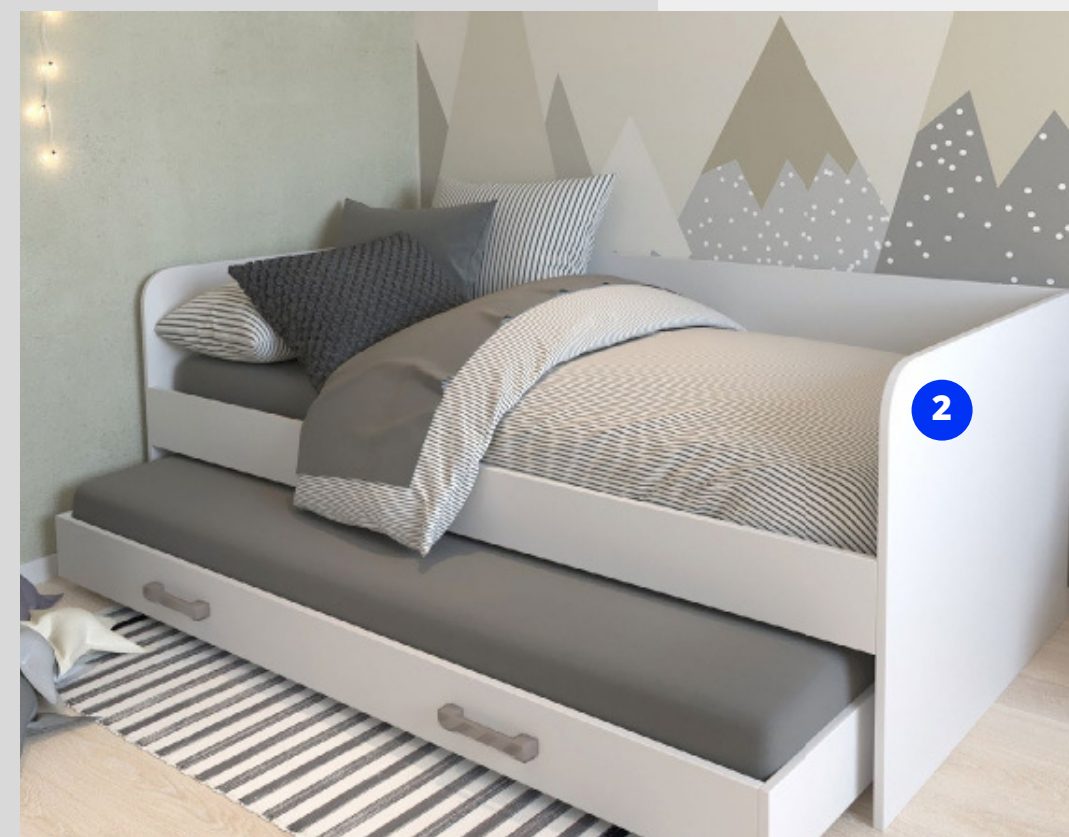

Fittings:

- Handle Ferro Fiori by Poliplast PL 11002.32 Cappuccino (ART: 52026)
- Handle Ferro Fiori by Poliplast PL 11002.160 Cappuccino (ART: 52030)
- Plastic directed roller, Ø 31 mm, max 20 kg, Black (ART: 12356)

1 Bed PROLISOK P06: 1941×844×739 mm

2 Bed PROLISOK P07: 1941×844×739 mm