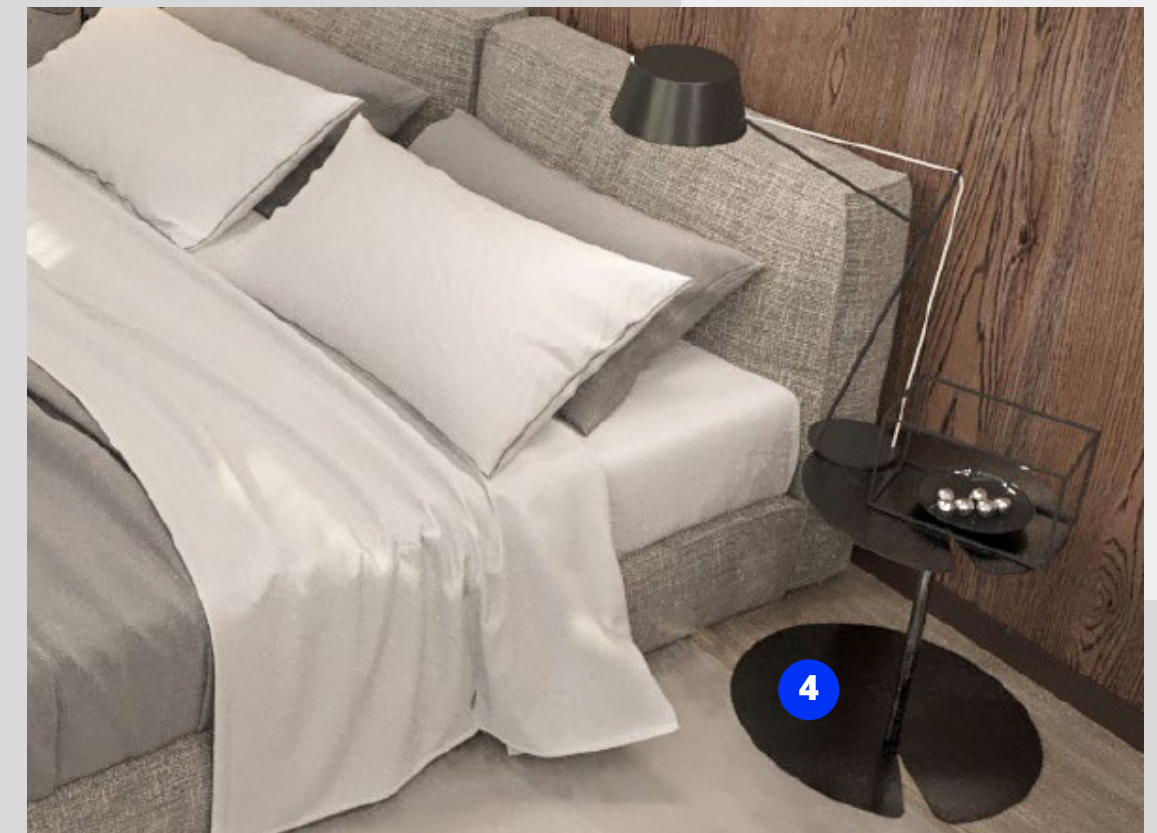

- 1 Coffee table TEREN 1: 840×600×670 mm
- 2 Coffee table TEREN 2: Ø530×475 / Ø640×600 mm
- 3 Coffee table TEREN 3: Ø460×610 / Ø610×670 mm
- 4 Coffee table TEREN 4: Ø420/525×500 mm