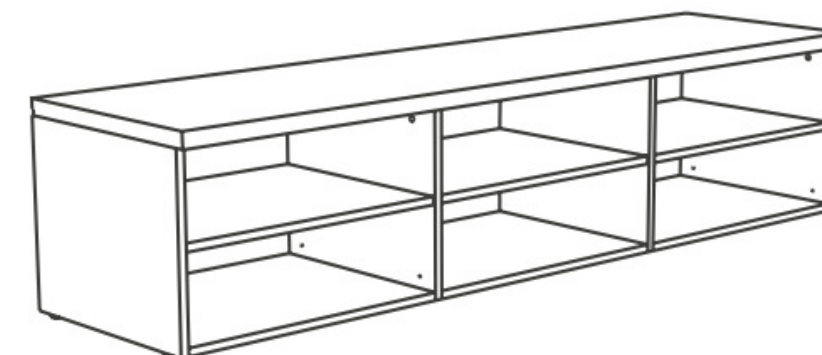

Storage bench MALVA M07

Code: M07

Dimensions: 2000×521×455 mm

Storage bench MALVA M08

Code: M08

Dimensions: 600×518×455 mm