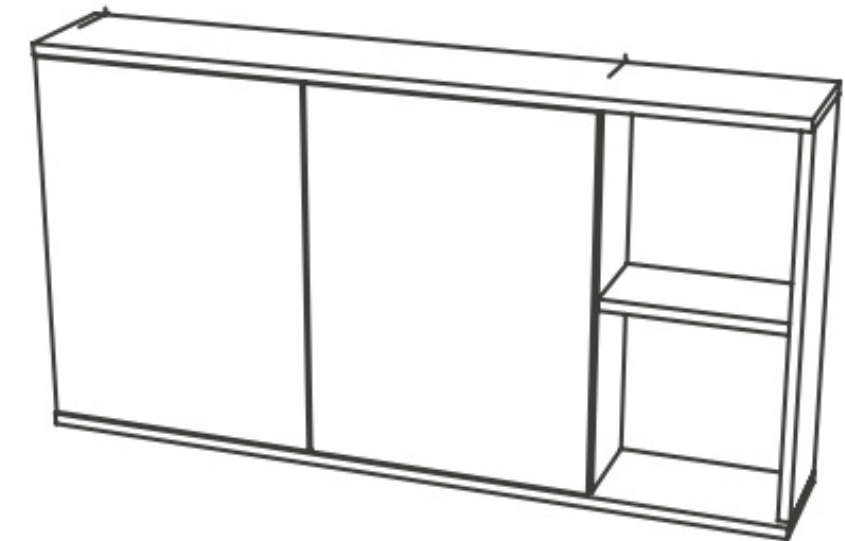

Mirror cabinet VERBA V3

Code: V3

Dimensions: 1200×203×636 mm

[Price](#)

[Series description](#)

[Contents](#)

HOSET