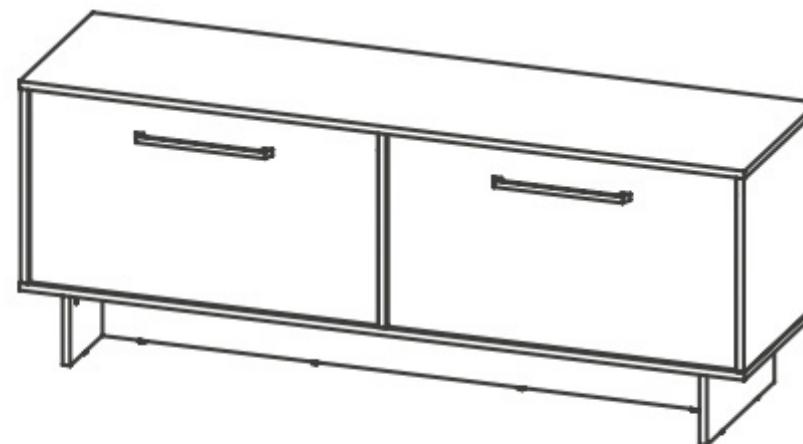

KASHTAN

BEDROOM SERIE

3/4

Materials:

- MDF Oak Natural Rustic 18-18.5 mm (ART: 77340)
- Chipboard Kronospan 0164 PE Anthracite 18 mm (ART: 27458)

CHEST OF DRAWERS

Chest of drawers KASHTAN KMD B 1

Code: KMD B 1

Dimensions: 1800×500×700 mm