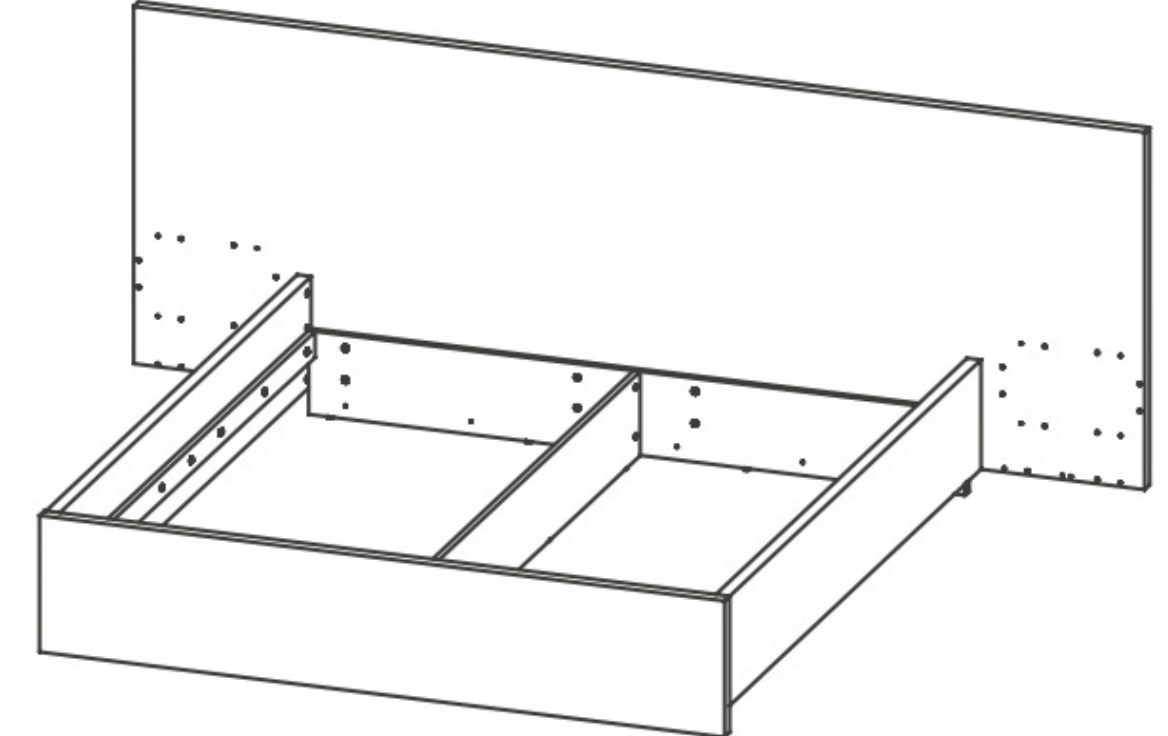

Bed KALYNA KR 1 180

Code: KR 1 180

Dimensions: 2774×1980×980 mm

Price

[Series description](#)

[Contents](#)

HOSET