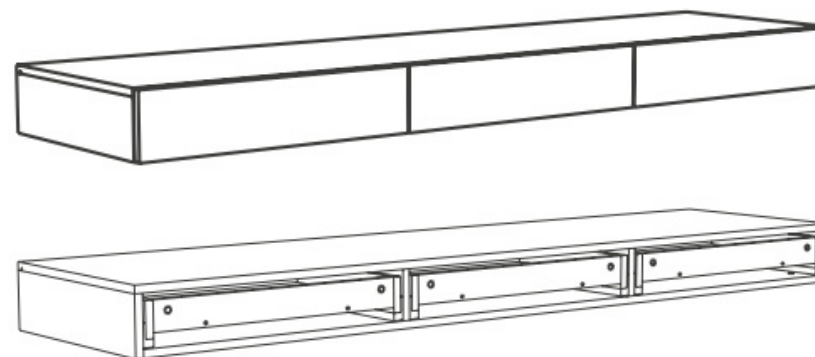

### Storage bench MALVA M06

Code: M06

Dimensions: 2000×518×150 mm