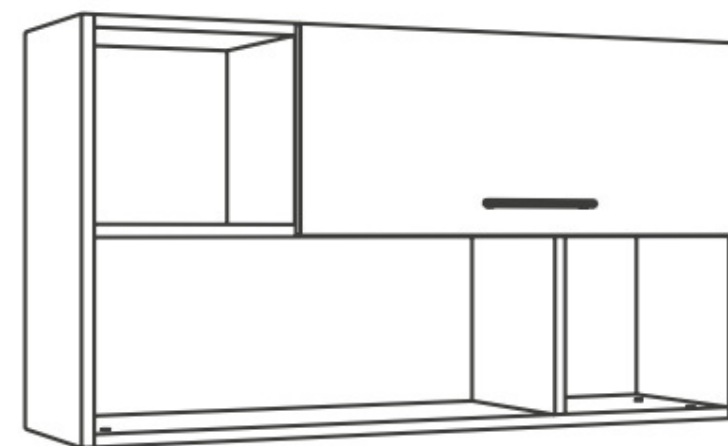

BOOKSHELF

Bookshelf PROLISOK P02

Code: P02

Dimensions: 1082×300×600 mm