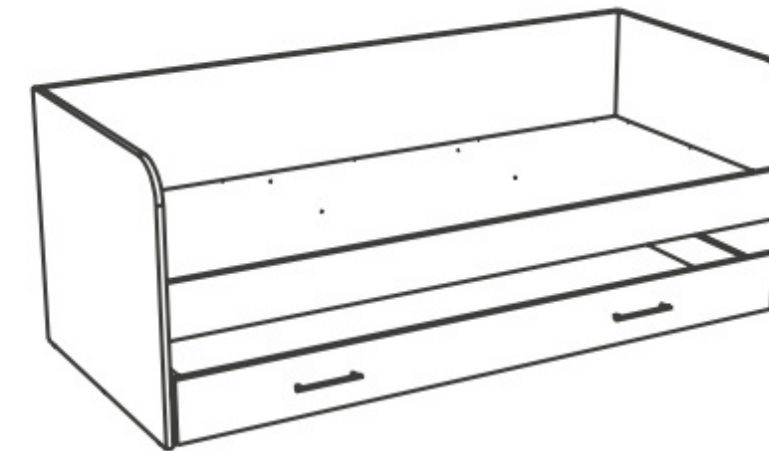

PROLISOK

CHILDREN'S ROOM SERIE

3/3

Materials:

- Chipboard Kronospan 8681 SU White diamond 18 mm (ART: 28856)
- Chipboard Kronospan K 018 PW Elm Liberty smoky 18 mm (ART: 26535)

Fittings:

- Handle Ferro Fiori by Poliplast PL 11002.32 Cappuccino (ART: 52026)
- Handle Ferro Fiori by Poliplast PL 11002.160 Cappuccino (ART: 52030)
- Plastic directed roller, Ø 31 mm, max 20 kg, Black (ART: 12356)

BEDS

Bed PROLISOK P06

Code: P06

Dimensions: 1941×844×739 mm

Bed PROLISOK P07

Code: P07

Dimensions: 1941×844×739 mm

Bed PROLISOK P08

Code: P08

Dimensions: 2140×941×1855 mm

Price

[Series description](#)

[Contents](#)

HOSET