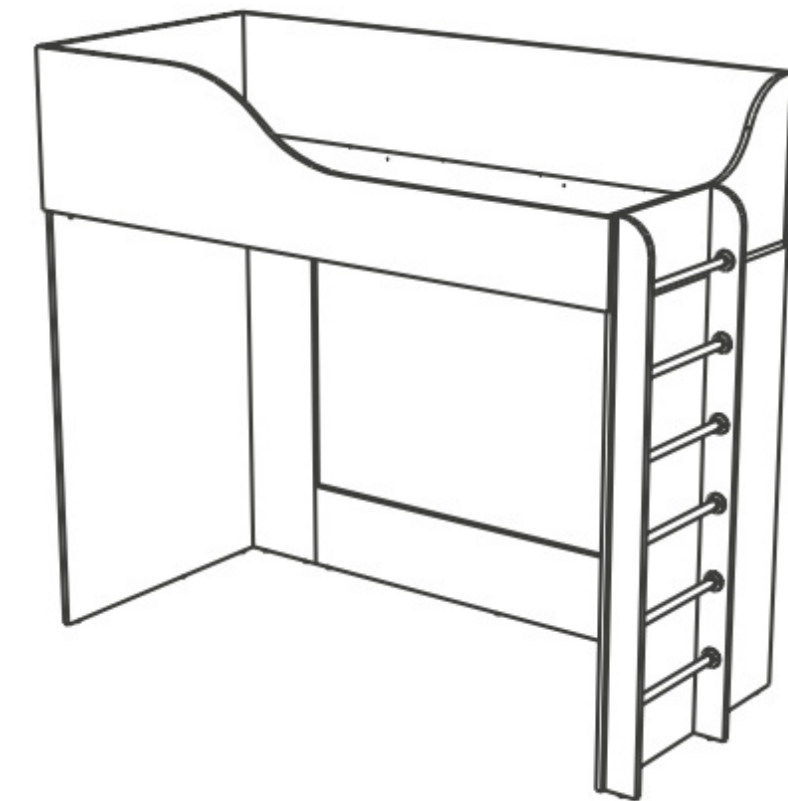

PROLISOK

CHILDREN'S ROOM SERIE

3/3

Materials:

- Chipboard Kronospan 8681 SU White diamond 18 mm (ART: 28856)
- Chipboard Kronospan K 018 PW Elm Liberty smoky 18 mm (ART: 26535)

Fittings:

- Handle Ferro Fiori by Poliplast PL 11002.32 Cappuccino (ART: 52026)
- Handle Ferro Fiori by Poliplast PL 11002.160 Cappuccino (ART: 52030)
- Plastic directed roller, Ø 31 mm, max 20 kg, Black (ART: 12356)

BEDS

Bed PROLISOK P06

Code: P06

Dimensions: 1941×844×739 mm

Bed PROLISOK P07

Code: P07

Dimensions: 1941×844×739 mm

Bed PROLISOK P08

Code: P08

Dimensions: 2140×941×1855 mm

Price

[Series description](#)

[Contents](#)

HOSET