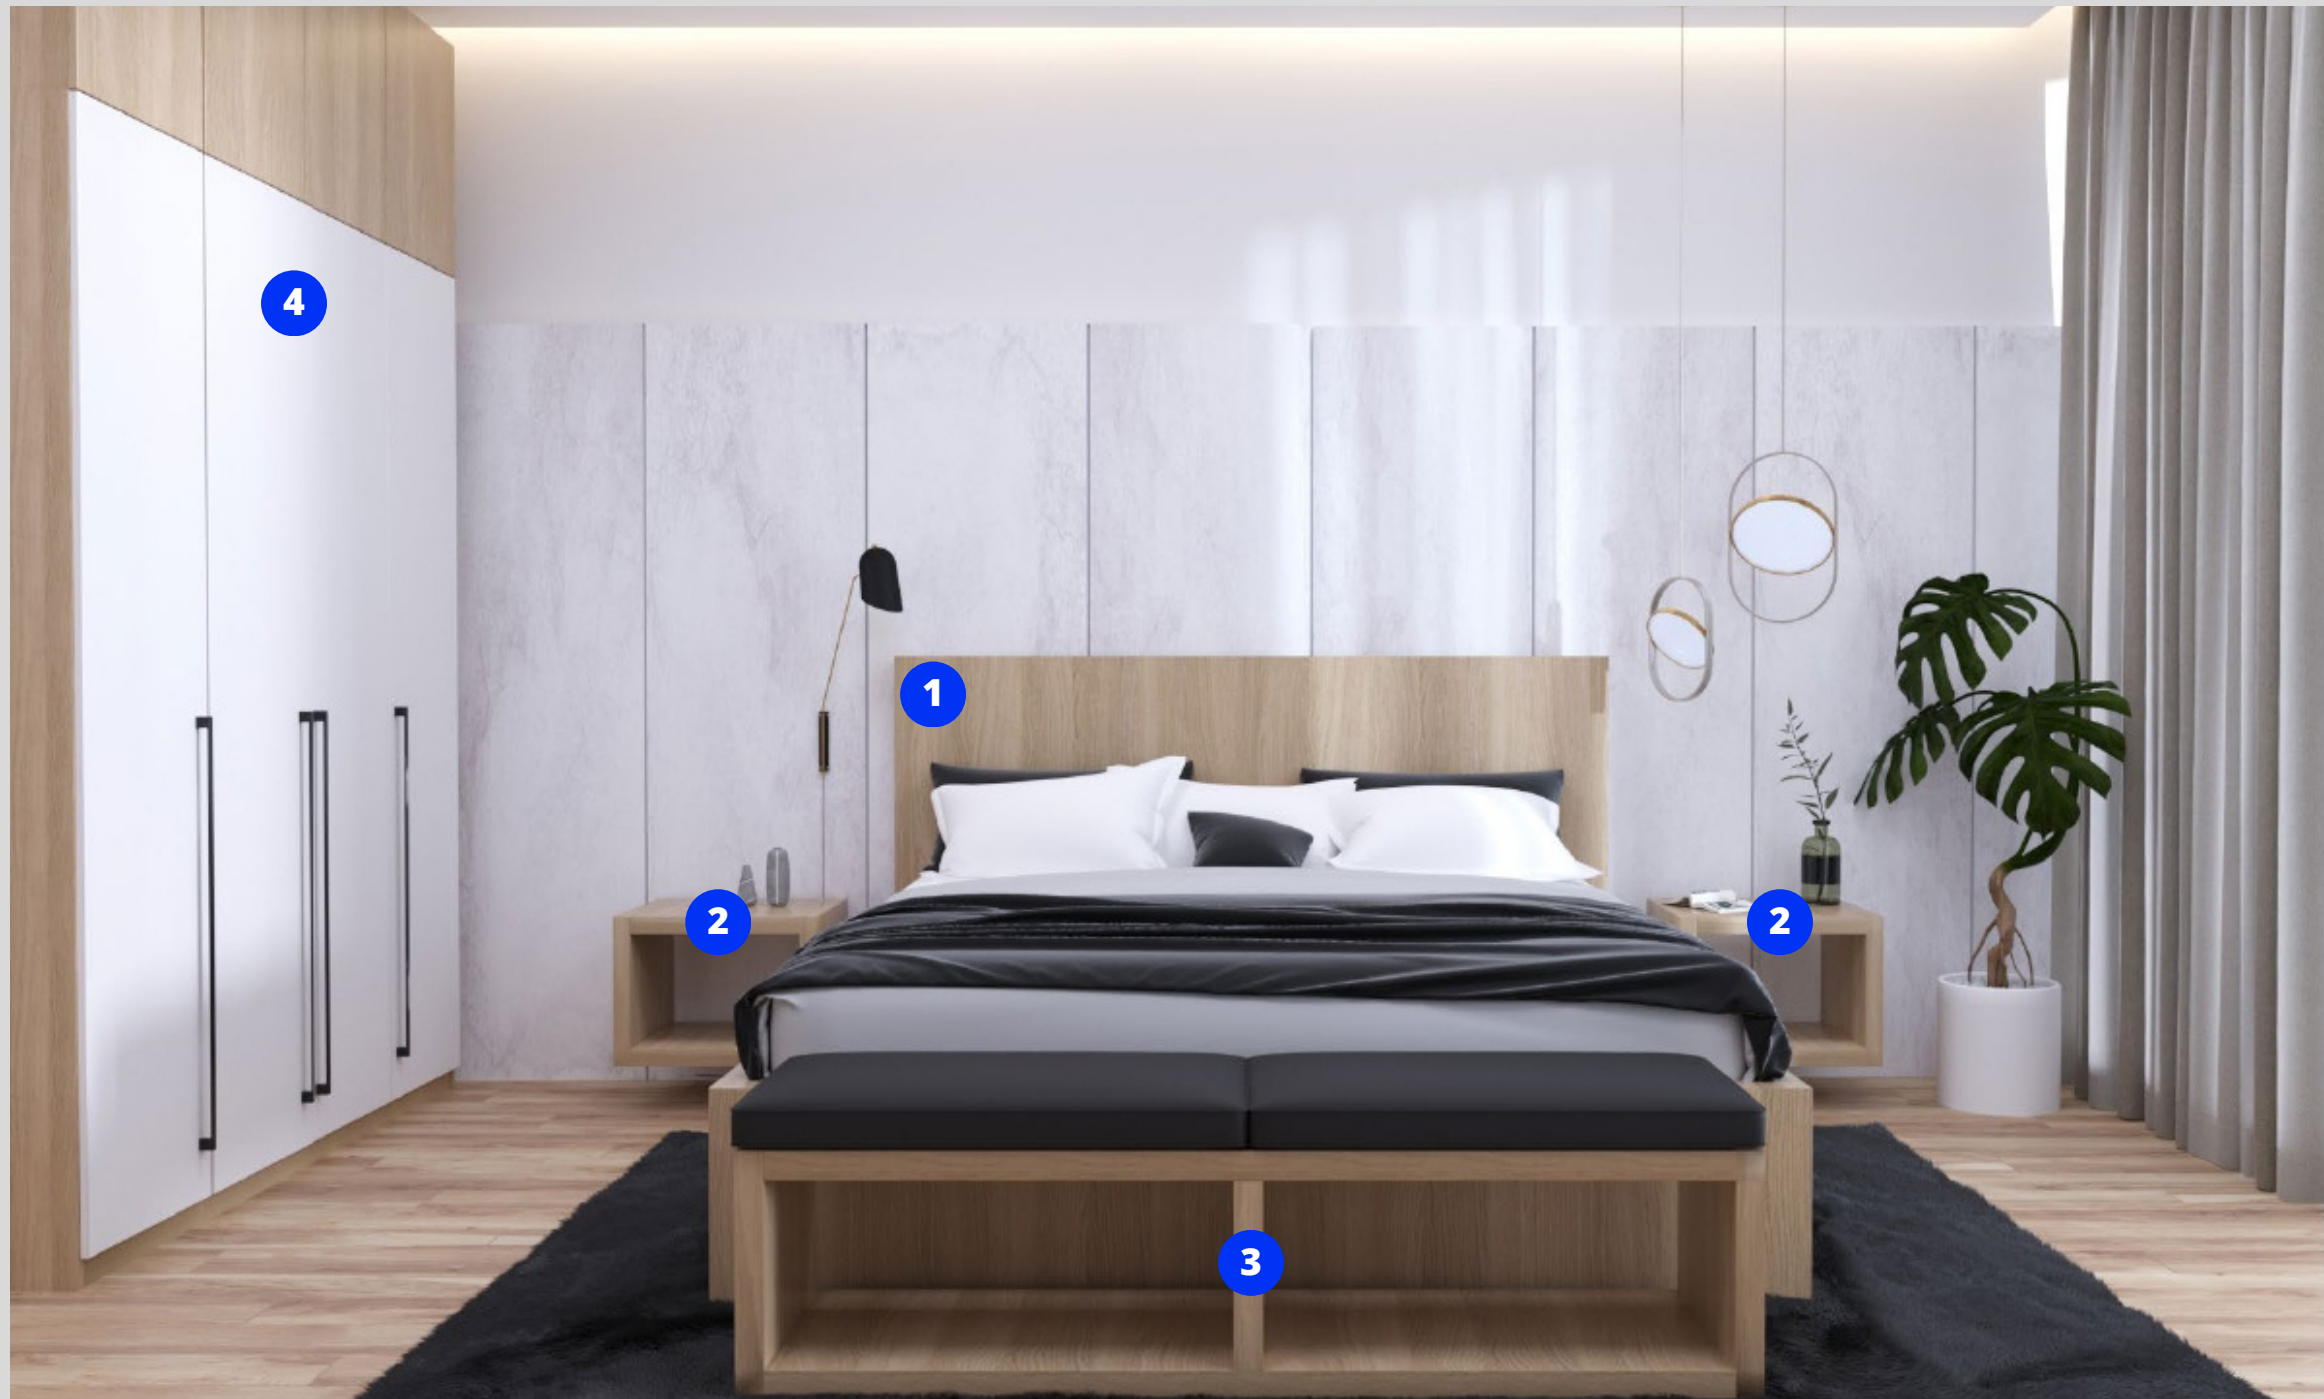

KALYNA

The combination of light wood and white color is always a win-win situation. All elements of the series are made of Kronospan chipboard, the color of which doesn't fade over time. Therefore, even if the furniture is exposed to direct sun light, it won't lose their aesthetics. The interior is completed by weightless night stands and a soft-topped banquette.

Click to see the technical information

1 Bed KALYNA K2: 1980×1980×1100 mm

2 Nightstand KALYNA K3: 500×370×400 mm

3 Bedside banquette KALYNA K4: 1500×370×400 mm

4 Wardrobe KALYNA K7: 1800×2700×600 mm

Scan or click
to see the price