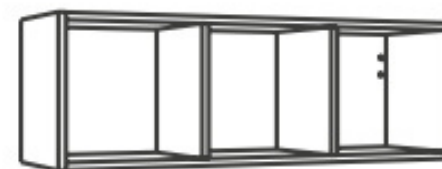

Open wall shelf NEZABUDKA N BM 02

Code: N BM 02

Dimensions: 1110×350×370 mm