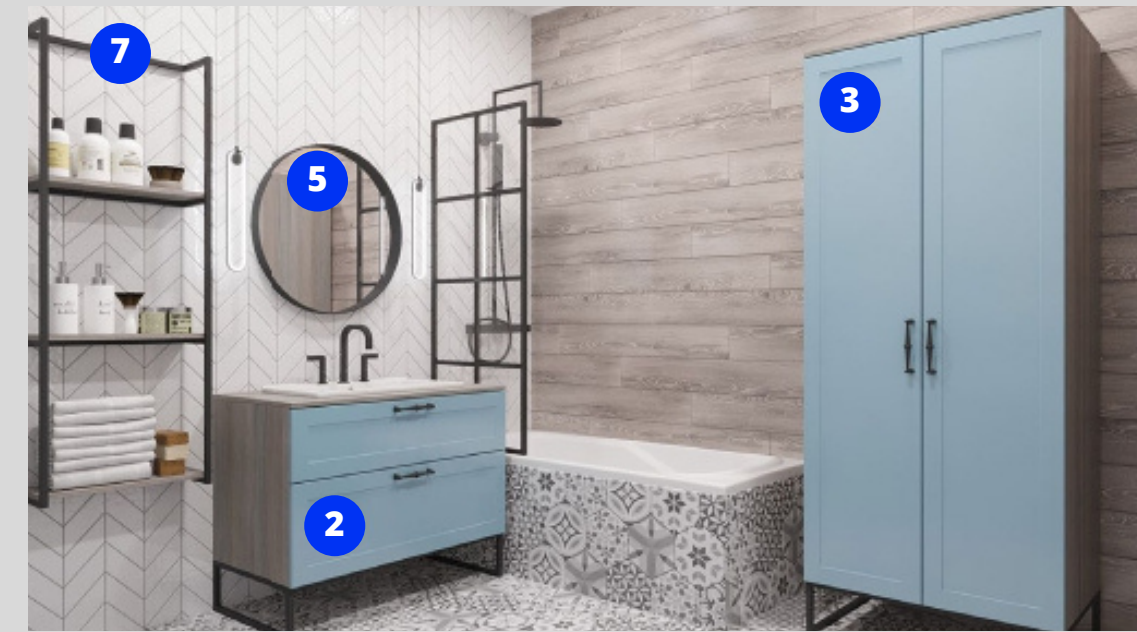

BARVINOK

Complete set: Mirror, Shower screen, 2 types of sink cabi net, 2 types of storage cabinet, 2 types of storage rack

Materials:

- Painted MDF fronts, Simple milling, matte finish, color: NCS S 2030-R90B

- Chipboard Kronospan K 357 PW Oak Castello gray 18 mm (ART: 69968)

- PUR-gluing

Fittings:

- Handle Marella CL 15231.160 Black matte (ART: 117609)
- Metal pipe 20 mm

- 1 Sink cabinet BARVINOK B01: 800×808×550 mm
- 2 Sink cabinet BARVINOK B02: 1000×808×550 mm
- 3 Storage cabinet BARVINOK B03: 800×2000×550 mm
- 4 Storage cabinet BARVINOK B04: 1000×2000×550 mm
- 5 Mirror BARVINOK B05: 700×700×50 mm
- 6 Storage rack BARVINOK B06: 550×1000×190 mm
- 7 Storage rack BARVINOK B07: 550×1486×190 mm