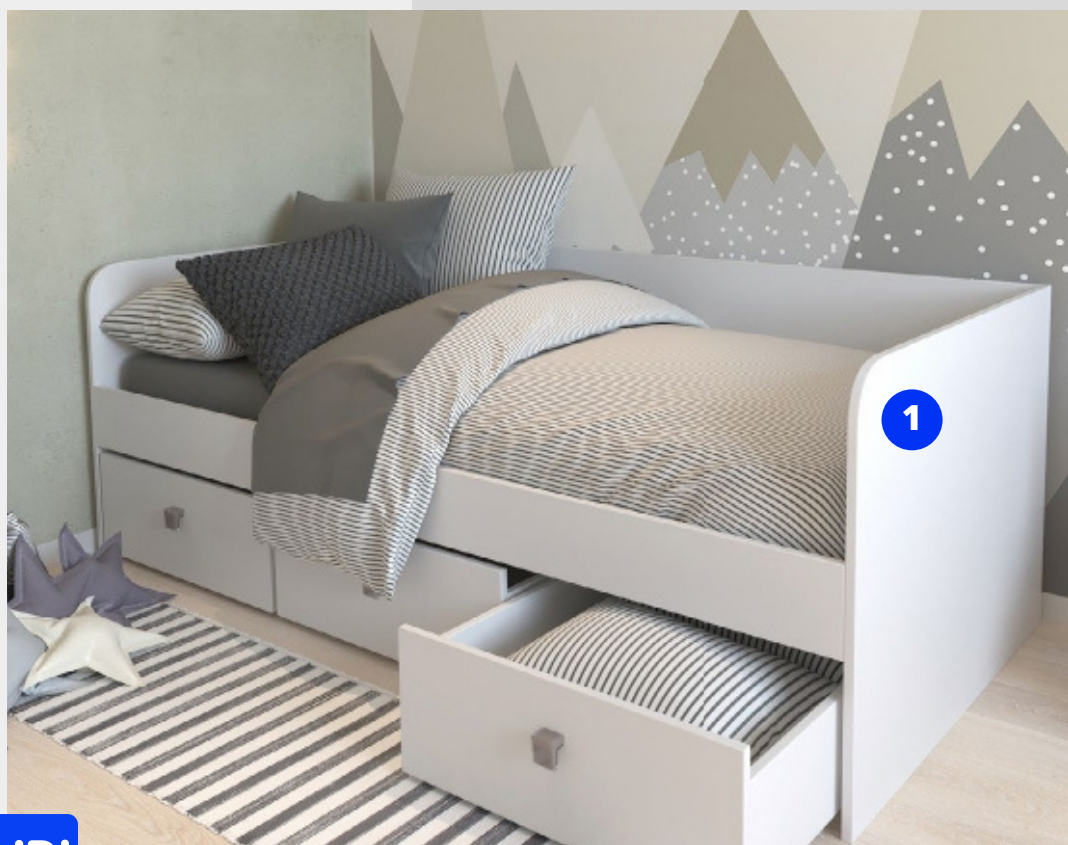

PROLISOK SERIE