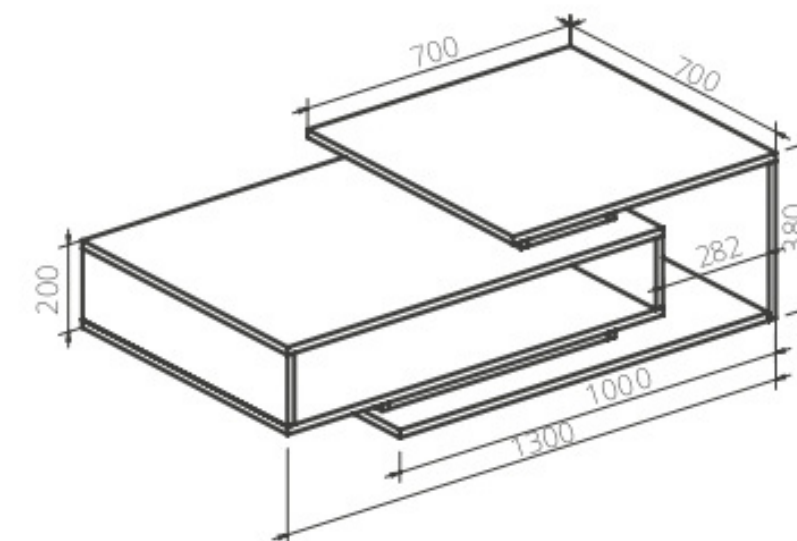

COFFEE TABLE

Coffee table NEZABUDKA NSt

Code: N BM 31 Dimensions:
1300×700×380 mm

Price

[Series description](#)

[Contents](#)

HOSET