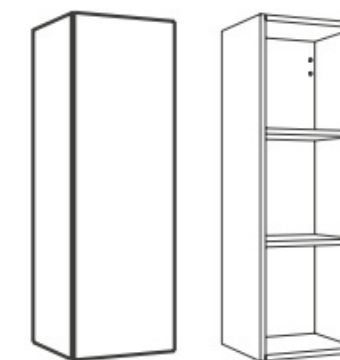

Close-up wall shelf NEZABUDKA N BM 51

Code: N BM 51
Dimentions: 370×350×1110 mm