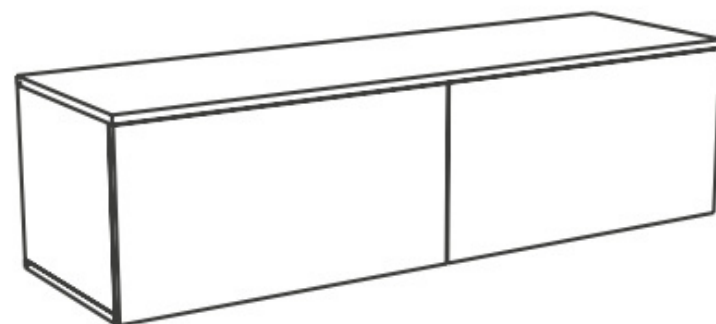

Close-up wall shelf NEZABUDKA N NM 02

Code: N BM 02
Dimensions: 1480×450×400 mm