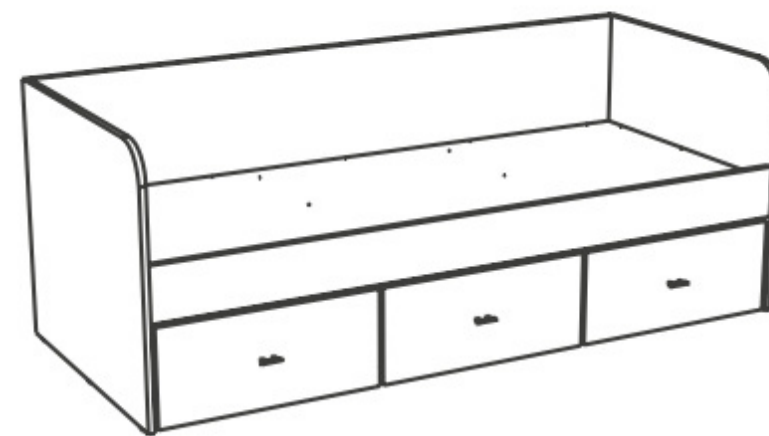

PROLISOK

CHILDREN'S ROOM SERIE

3/3

Materials:

- Chipboard Kronospan 8681 SU White diamond 18 mm (ART: 28856)
- Chipboard Kronospan K 018 PW Elm Liberty smoky 18 mm (ART: 26535)

Fittings:

- Handle Ferro Fiori by Poliplast PL 11002.32 Cappuccino (ART: 52026)
- Handle Ferro Fiori by Poliplast PL 11002.160 Cappuccino (ART: 52030)
- Plastic directed roller, Ø 31 mm, max 20 kg, Black (ART: 12356)

BEDS

Bed PROLISOK P06

Code: P06

Dimensions: 1941×844×739 mm

Bed PROLISOK P07

Code: P07

Dimensions: 1941×844×739 mm

Bed PROLISOK P08

Code: P08

Dimensions: 2140×941×1855 mm

Price

[Series description](#)

[Contents](#)

HOSET