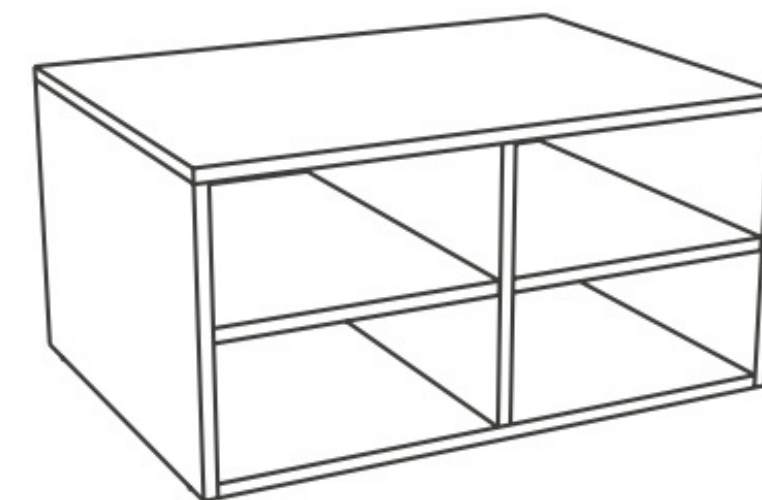

TOPOLYA

HALLWAY SERIE

2/4

Materials:

- Chipboard Kronospan 8593 PR French walnut light 18 mm (ART: 49049)
- Chipboard Kronospan 0162 PE Gray graphite 18 mm (ART: 28804)
- Chipboard Kronospan 0101 PE White front 18 mm (ART: 29704)

Fittings:

- Hook Ferro Fiori M 6040 Black (ART: 46836)
- Handle Ferro Fiori M 0034.192 Black (ART: 119480)

STORAGE BENCHES

Storage bench TOPOLYA T05

Code: T05

Dimensions: 482×582×602 mm

Storage bench TOPOLYA T06

Code: T06

Dimensions: 982×582×602 mm

Storage bench TOPOLYA T07

Code: T07

Dimensions: 782×582×398 mm

Price

[Series description](#)

[Contents](#)

HOSET