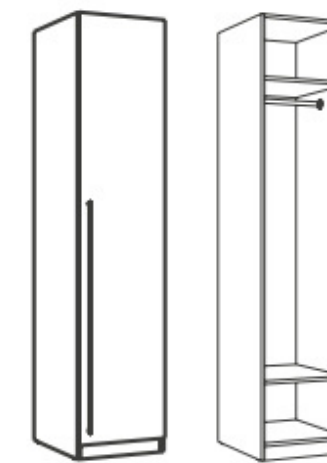

Storage cabinet TOPOLYA T02

Code: T02

Dimensions: 500×600×2280 mm