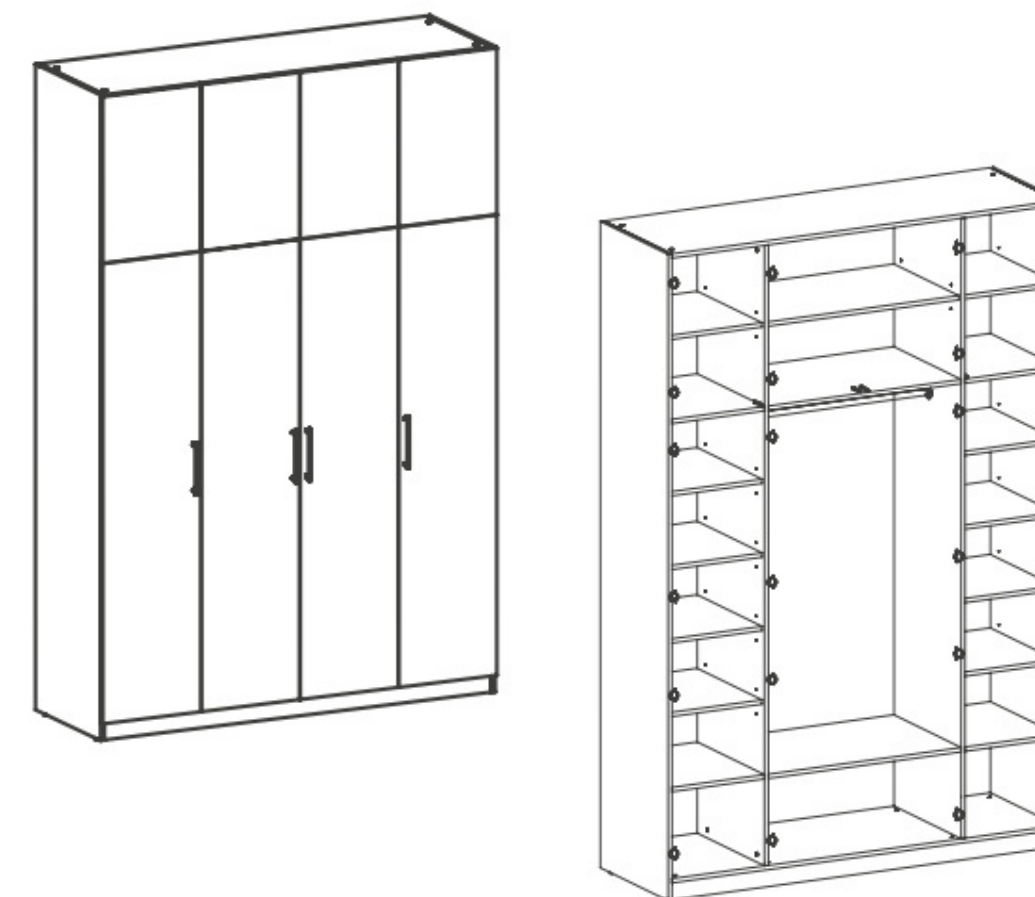

Wardrobe KALYNA K7

Code: K7

Dimensions: 1800×600×2700 mm

Price

[Series description](#)

[Contents](#)

HOSET