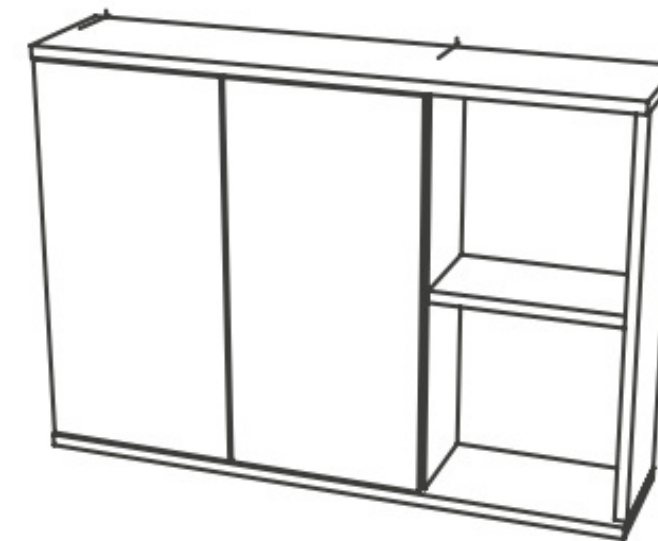

Mirror cabinet VERBA V2

Code: V2

Dimensions: 900×203×636 mm