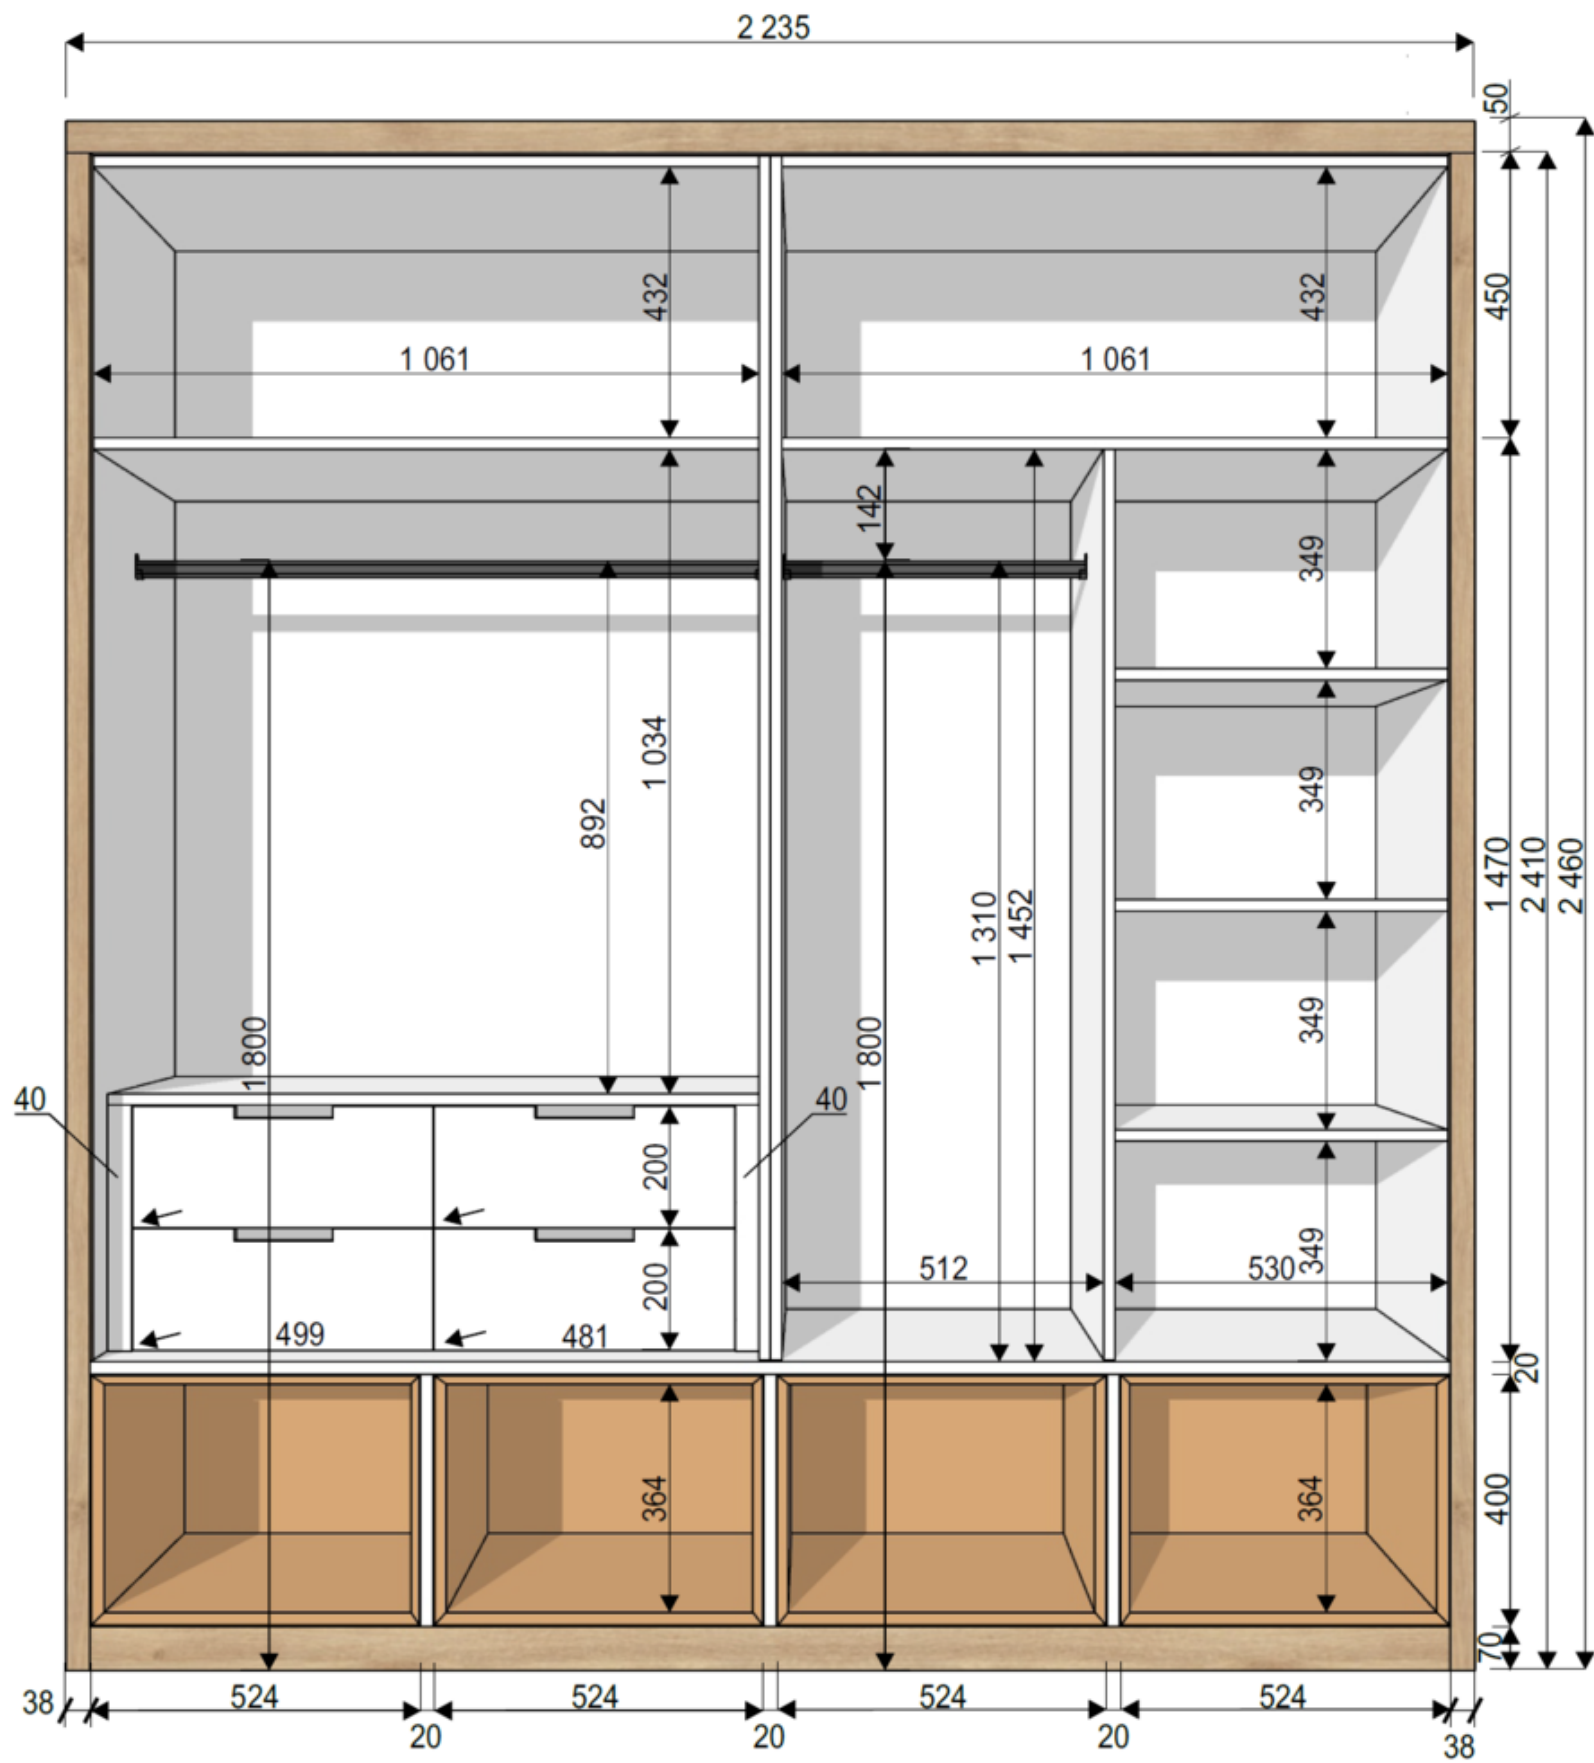

TECHNICAL DATA