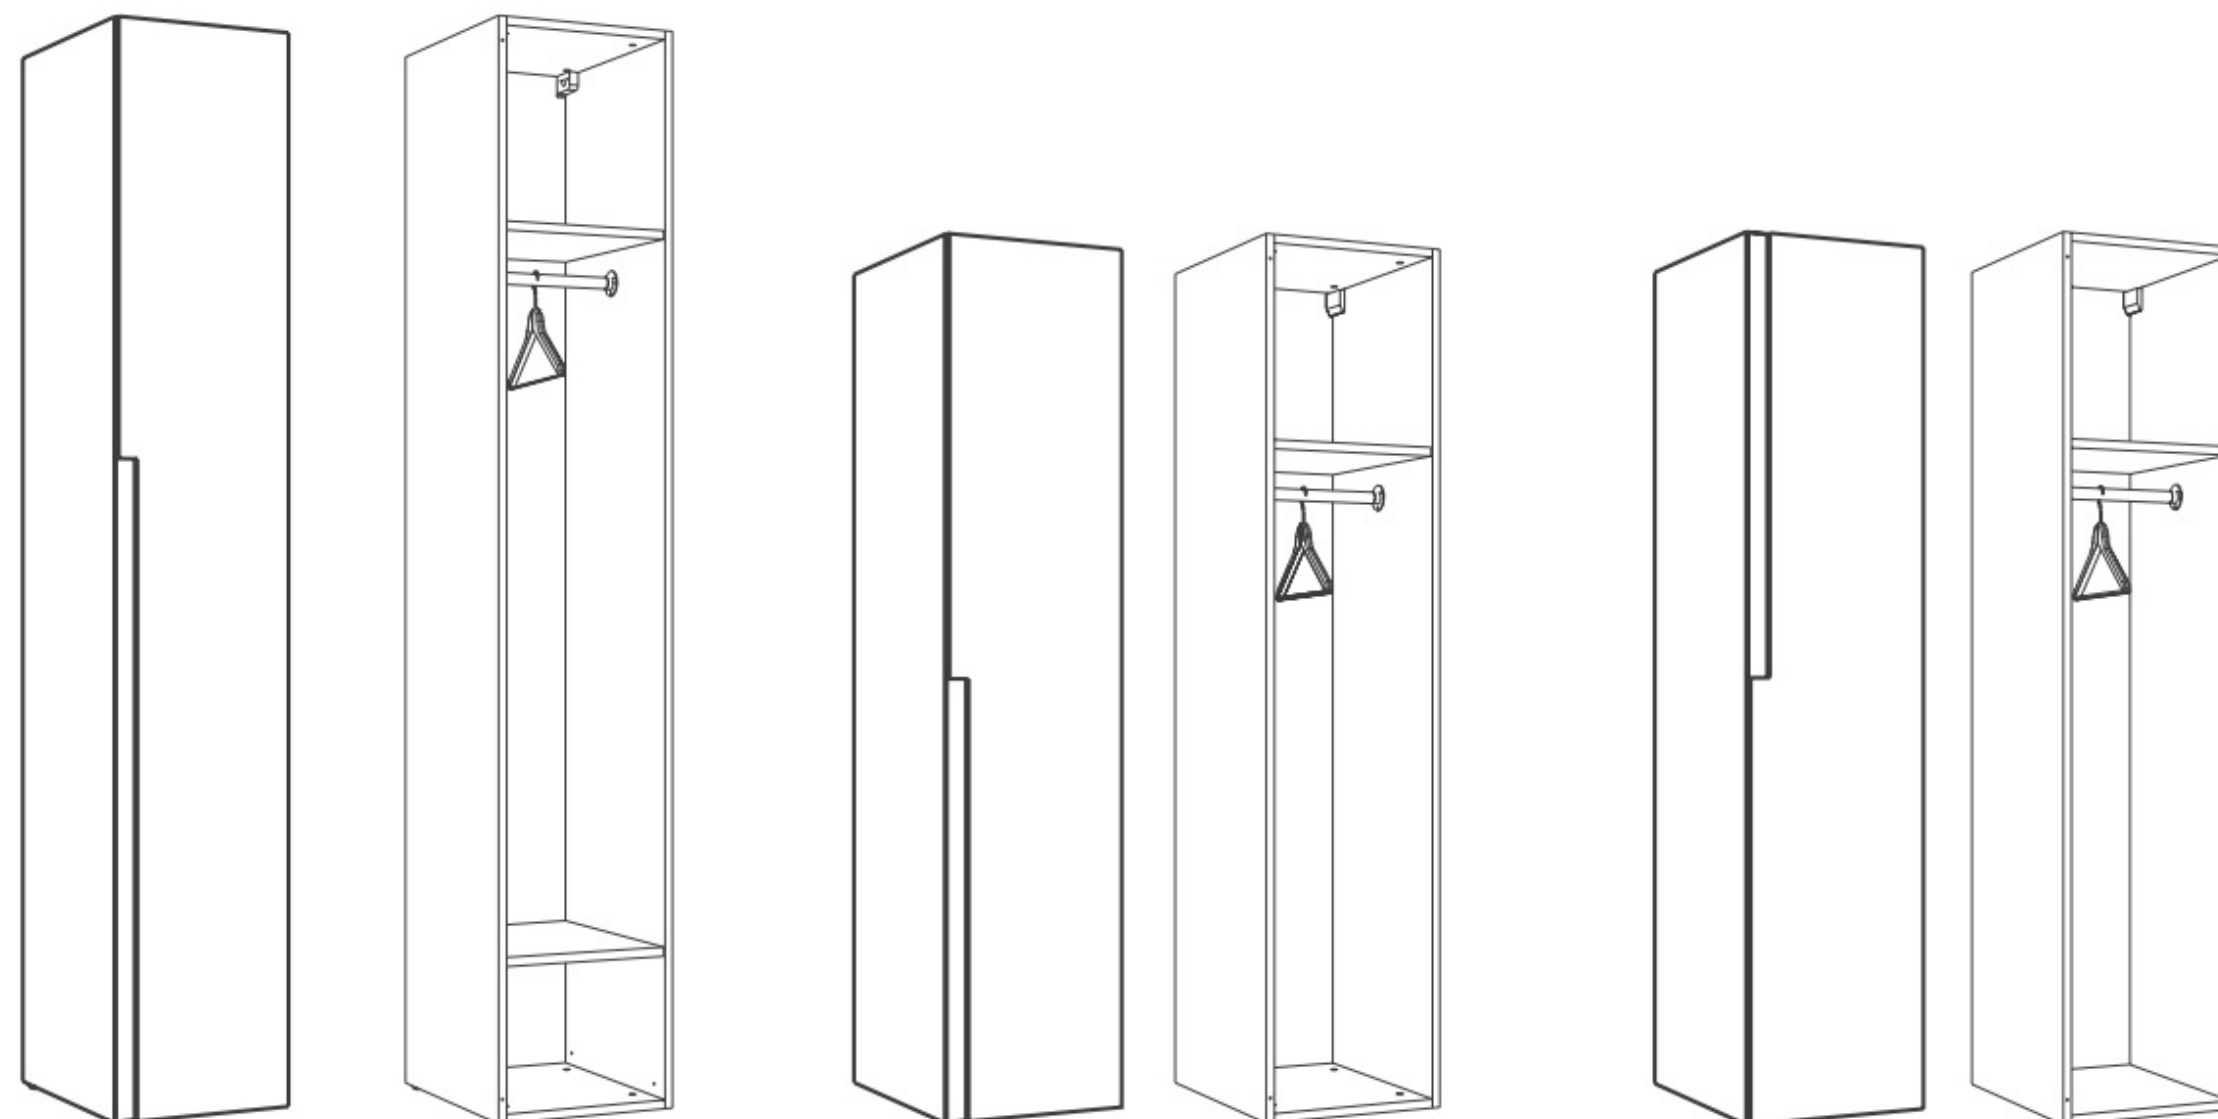

MALVA

HALLWAY SERIE

1/3

Materials:

- Chipboard Kronospan K 022 SN Blackwood satin 18 mm (ART: 26539)
- Chipboard Kronospan 8681 SU White diamond 18 mm (ART: 28856)
- Chipboard Kronospan 0164 PE Anthracite 18 mm (ART: 27458)

Fittings:

- Handle Cosma M 711 L=3400 mm Brush black, 18 mm (r.m.) (ART: 113218)

STORAGE CABINETS

Storage cabinet MALVA M01

Code: M01

Dimensions: 400×518×2255 mm

Storage cabinet MALVA M02

Code: M02

Dimensions: 400×518×1800 mm

Storage cabinet MALVA M03

Code: M03

Dimensions: 400×518×1800 mm

[Price](#)

[Series description](#)

[Contents](#)

HOSET