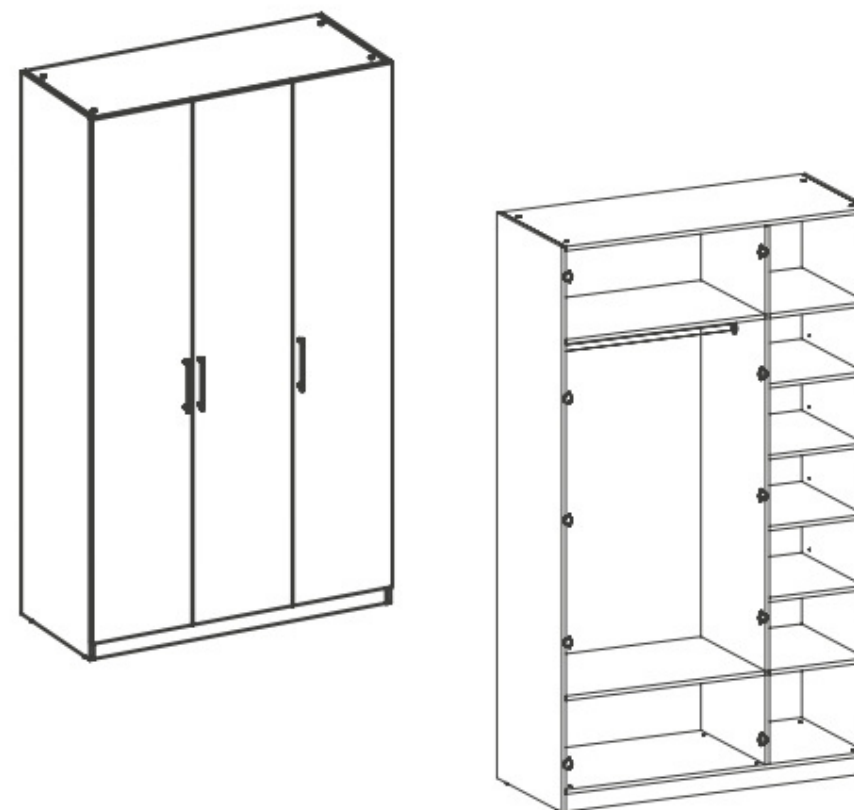

### Wardrobe KALYNA K6

Code: K6

Dimensions: 1350×600×2300 mm