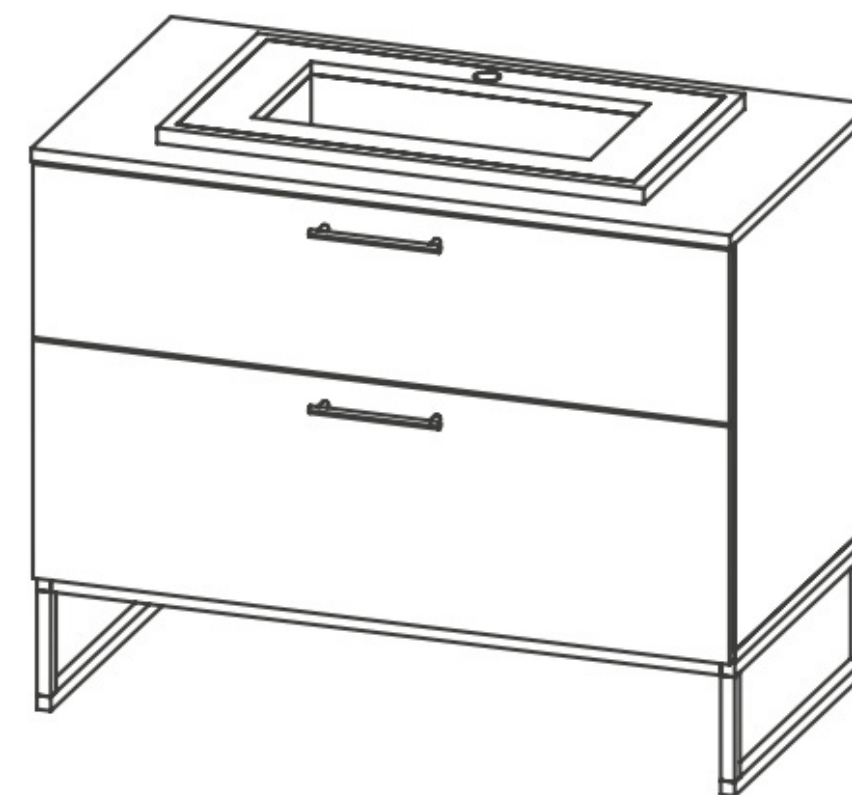

Sink cabinet BARVINOK B02

Code: B02

Dimensions: 1000×550×808 mm

Price

[Series description](#)

[Contents](#)

HOSET