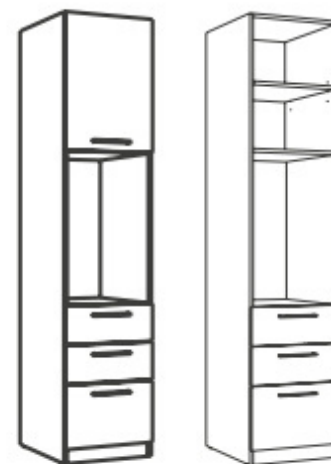

Storage cabinet TOPOLYA T03

Code: T03

Dimensions: 500×600×2280 mm