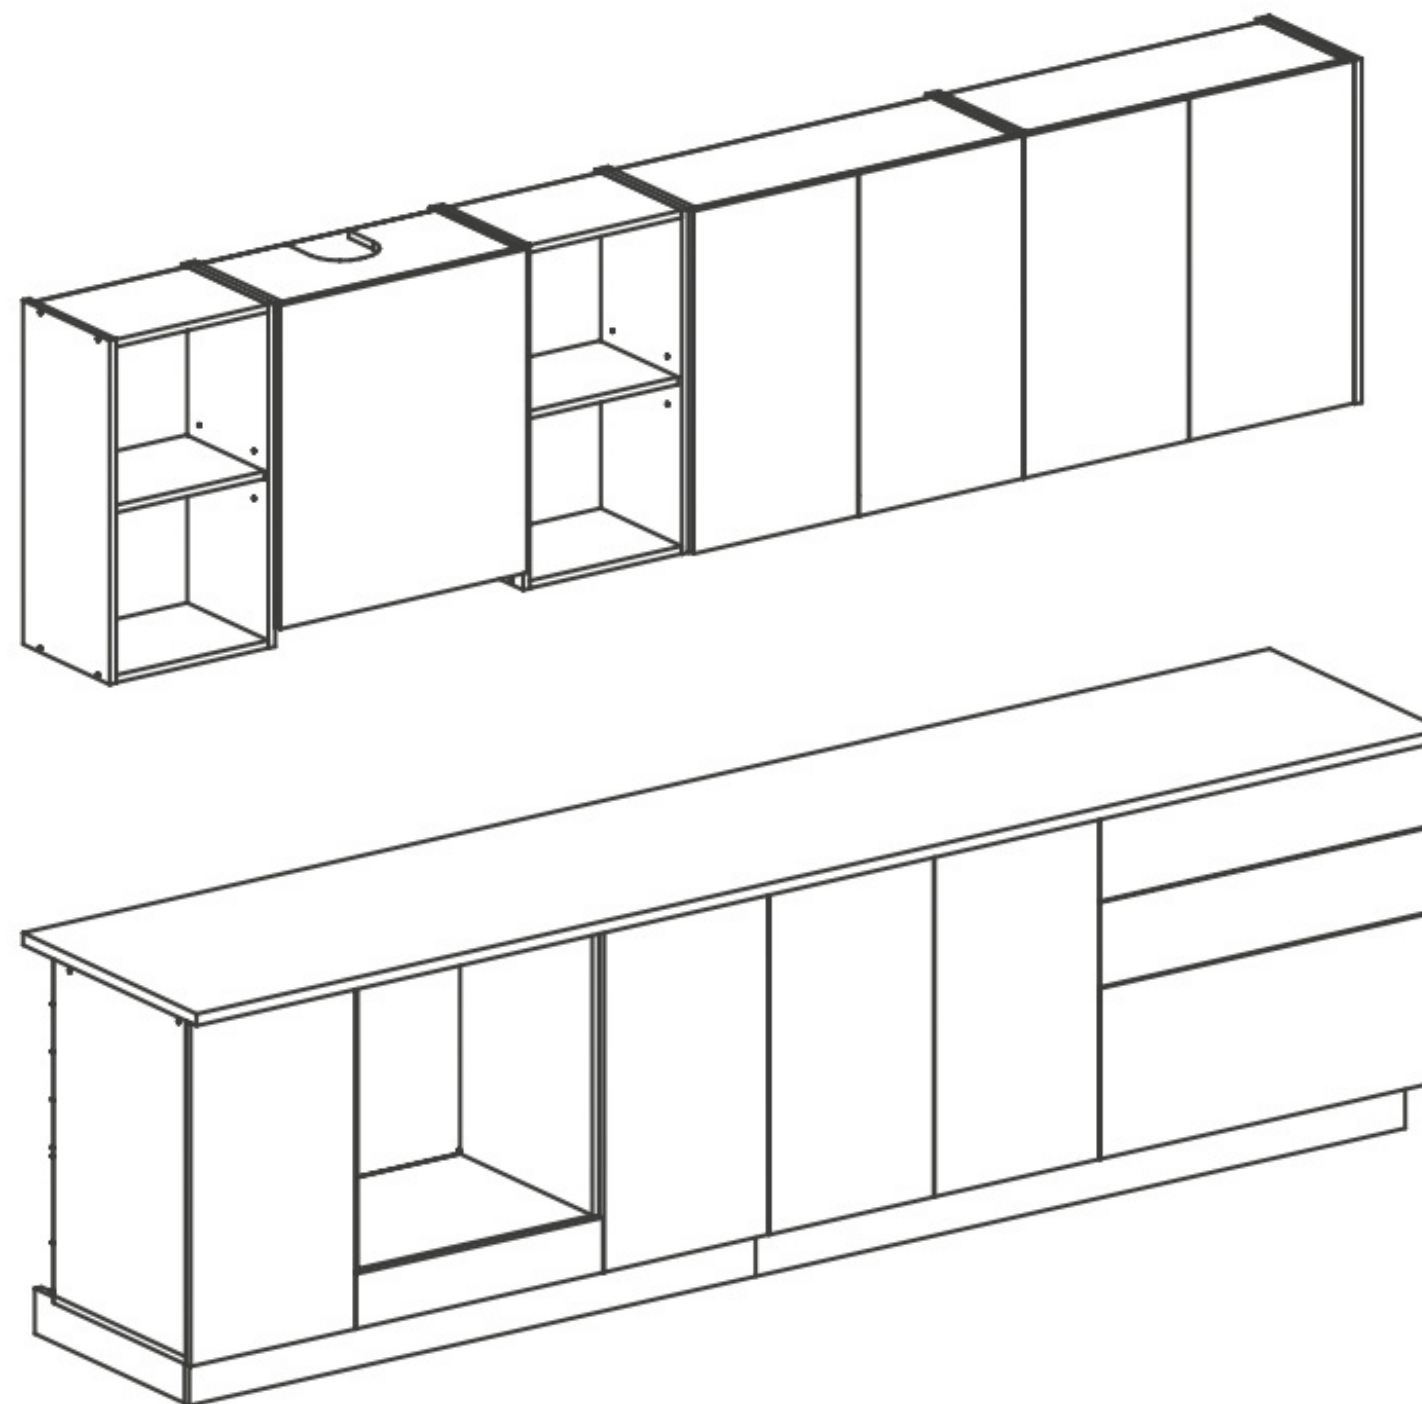

DZHEREGELYA

KITCHEN ROOM

SERIE

4/7

Materials:

- Chipboard Kronospan O101 PE White front 16 mm (ART: 29691)
- Countertop Luxeform L940 1U Oak Sonoma 28 mm (ART: 42632)
- Wallboard Luxeform L940 1U Oak Sonoma 10 mm (ART: 44980)

Fittings:

- Handle FF 1/224-128 Black (ART: 91304)

Kitchen set DZHEREGELYA MDB 007

Code: MDB 007

Dimensions: 3017×2168×600 mm

[Price](#)

[Series description](#)

[Contents](#)

HOSET