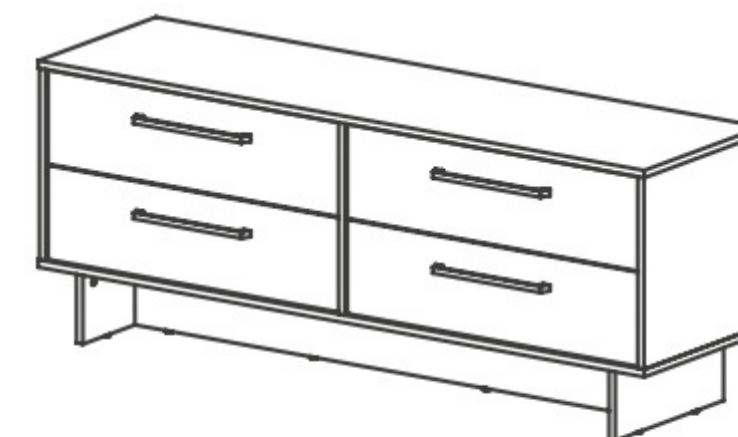

Chest of drawers KASHTAN KMD B

Code: KMD B 2

Dimensions: 1800×500×700 mm