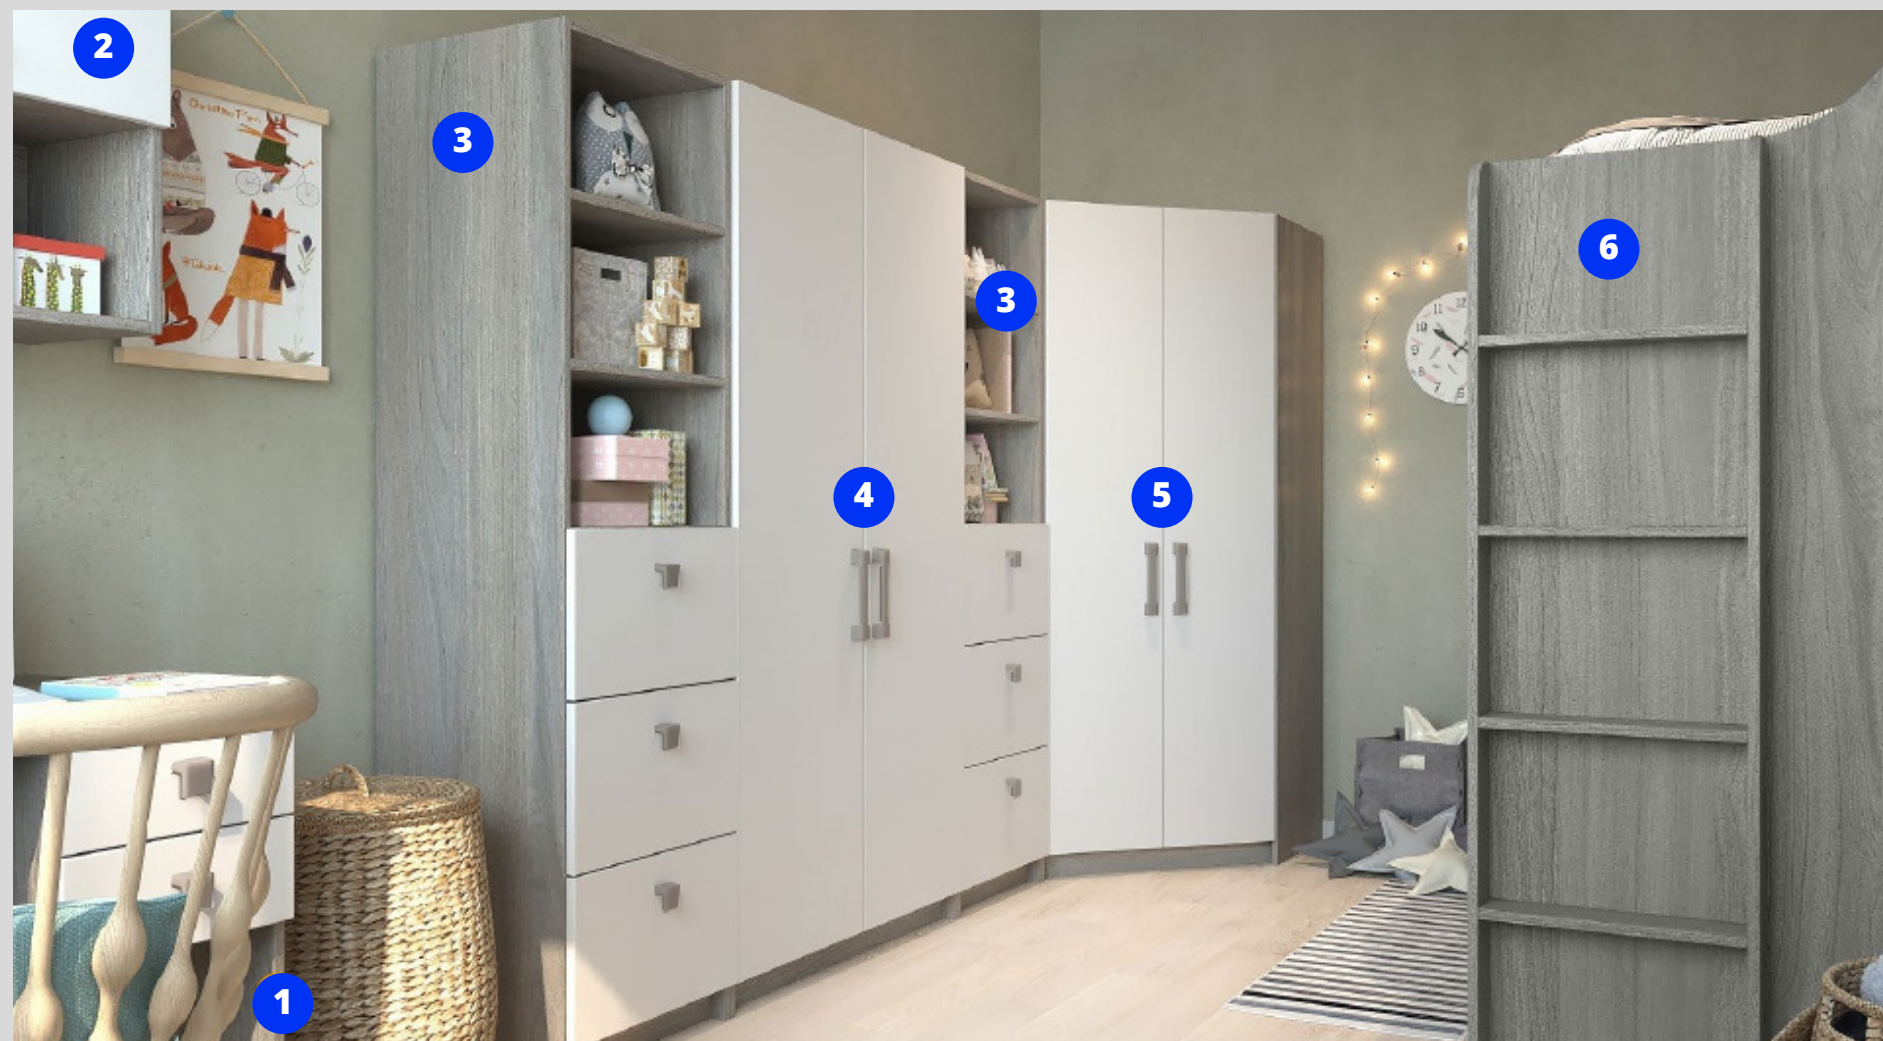

PROLISOK SERIE

Complete set: Bed, 2-tier bed, Pull-out mattress for bed, Sliding drawers for bed, Desk, Bookshelf, Storage cabinet, 2 types of wardrobe

Materials:

- Chipboard Kronospan 8681 SU White dia mond 18 mm (ART: 28856)
- Chipboard Kronospan K 018 PW Elm Liberty smoky 18 mm (ART: 26535)

Fittings:

- Handle Ferro Fiori by Poliplast PL 11002.32 Cappuccino (ART: 52026)
- Handle Ferro Fiori by Poliplast PL 11002.160 Cappuccino (ART: 52030)
- Plastic directed roller, Ø 31 mm, max 20 kg, Black (ART: 12356)

- 1 Desk PROLISOK P01: 1082×600×755 mm
- 2 Bookshelf PROLISOK P02: 1082×600×300 mm
- 3 Storage cabinet PROLISOK P03: 475×1855×468 mm
- 4 Wardrobe PROLISOK P04: 950×1855×468 mm
- 5 Wardrobe PROLISOK P05: 950×1855×950 mm
- 6 Bed PROLISOK P08: 2140×941×1855 mm