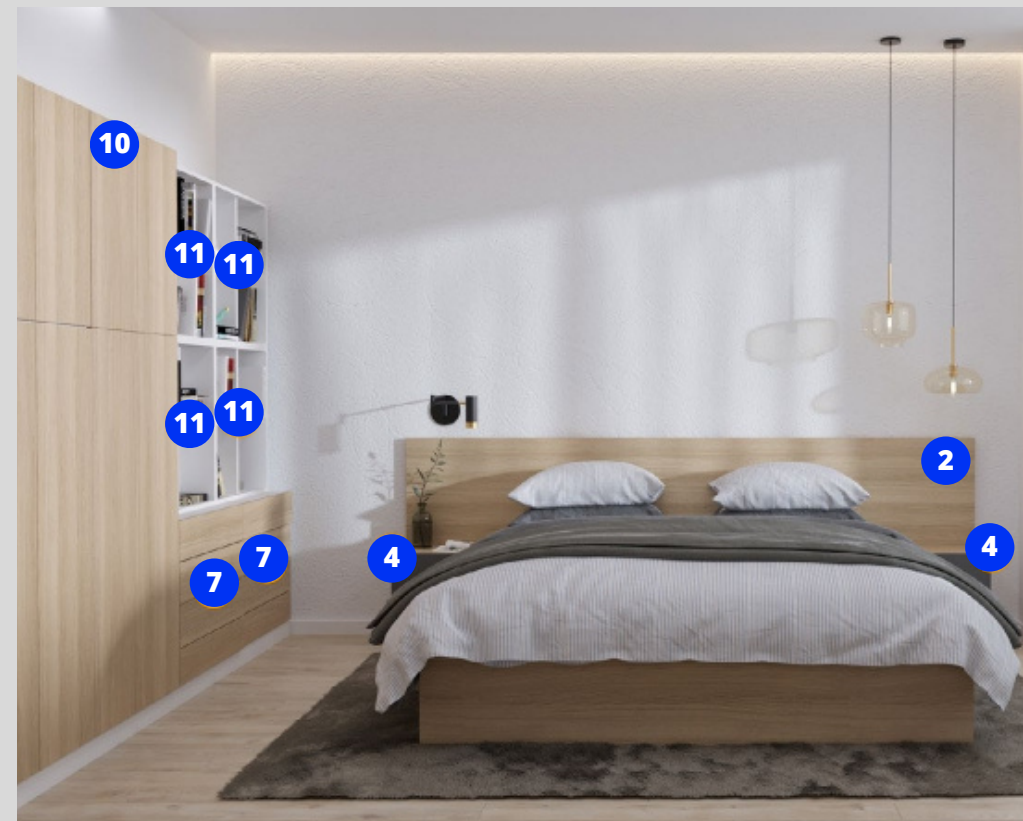

KASHTAN SERIE

Complete set: Storage shelf, 2 types of bed, 2 types of wardrobe, 3 types of nightstand, 4 types of chest of drawers.

Materials:

- MDF Oak Natural Rustic 18-18.5 mm (ART: 77340)
- Chipboard Kronospan 0164 PE Anthracite 18 mm (ART: 27458)

- 1 Bed KASHTAN KR 1 140: 2374×1980×980 mm
- 2 Bed KASHTAN KR 1 180: 2774×1980×980 mm
- 3 Nightstand KASHTAN TO: 400×370×330 mm
- 4 Nightstand KASHTAN T1: 400×370×330 mm
- 5 Nightstand KASHTAN T2: 400×370×330 mm
- 6 Chest of drawers KASHTAN KMD B 2: 1800×700×500 mm
- 7 Chest of drawers KASHTAN KMD 1: 700×720×600 mm
- 8 Chest of drawers KASHTAN KMD 2: 700×720×600 mm
- 9 Wardrobe KASHTAN SK1: 700×2100×600 mm
- 10 Wardrobe KASHTAN SK2: 700×2100×600 mm
- 11 Storage shelf KASHTAN TP1: 700×700×300 mm