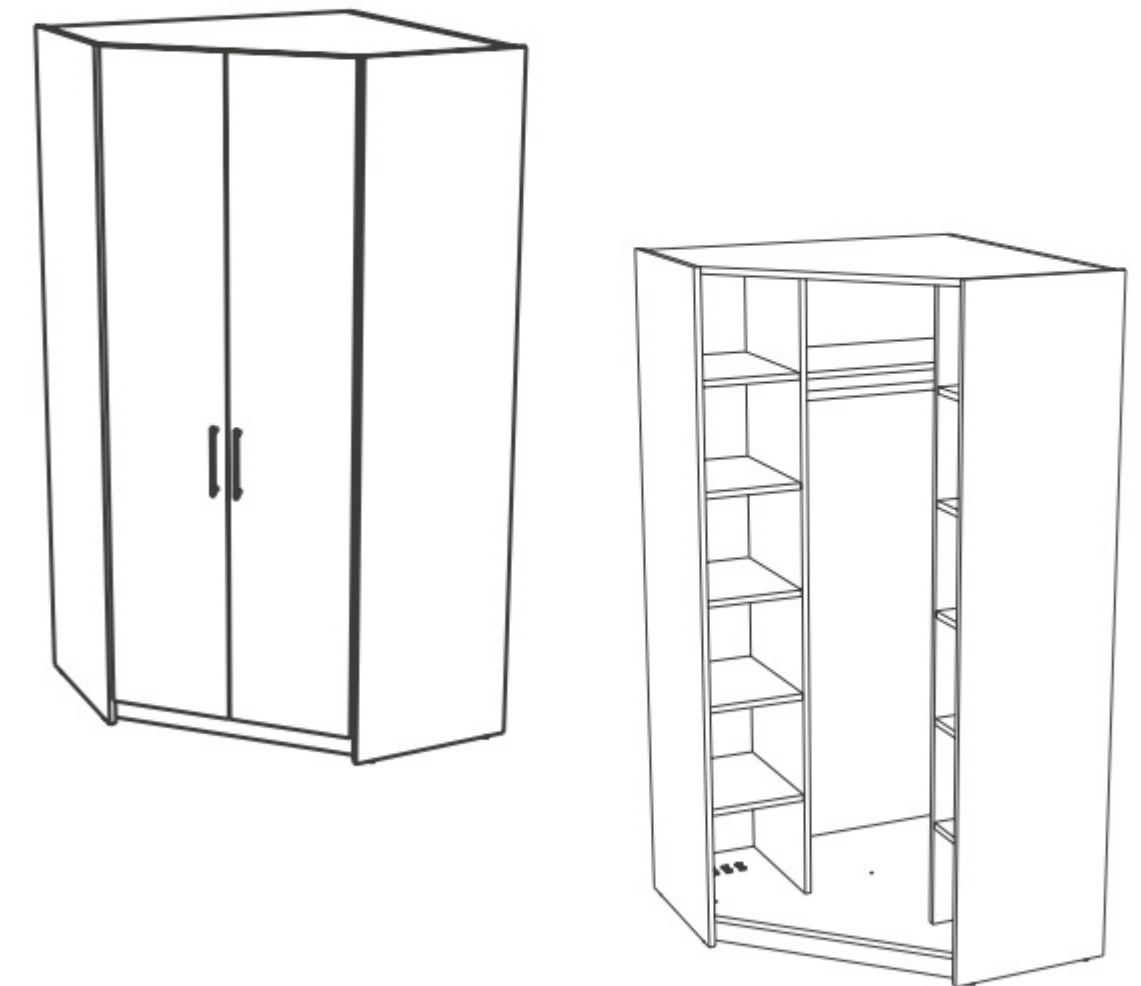

Wardrobe PROLISOK P05

Code: P05

Dimensions: 950×950×1855 mm

Price

[Series description](#)

[Contents](#)

HOSET