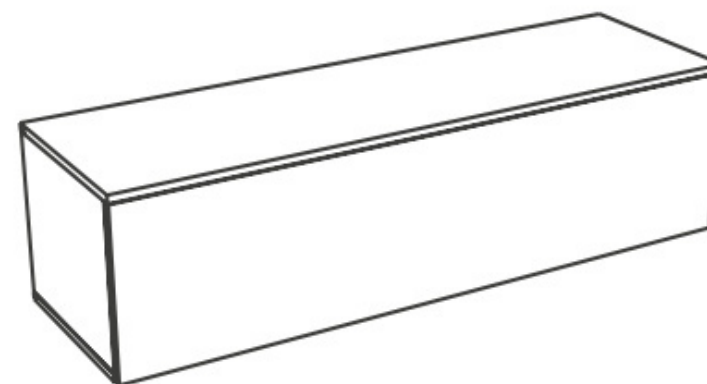

Close-up wall shelf NEZABUDKA N NM 03

Code: N BM 03
Dimensions: 1480×450×400 mm