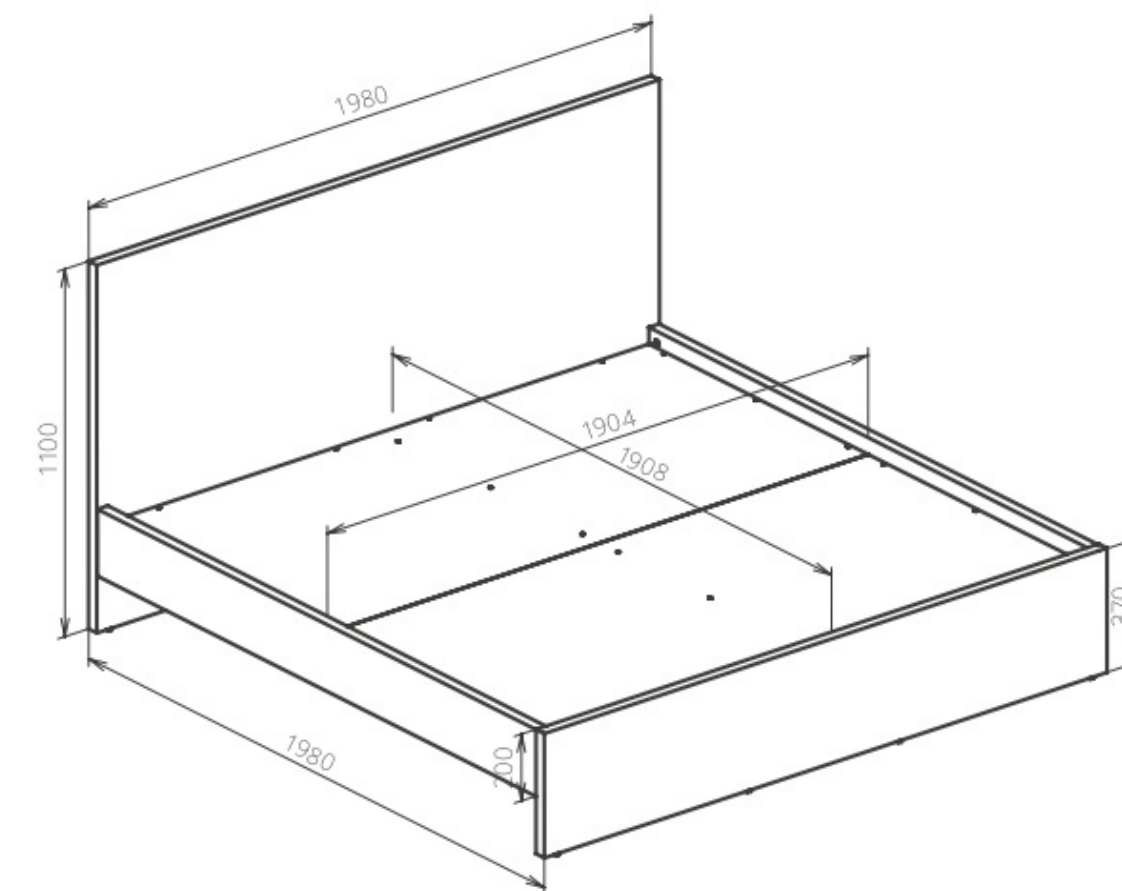

Bed KALYNA K2

Code: K2

Dimensions: 1980×1980×1100 mm

Price

[Series description](#)

[Contents](#)

HOSET